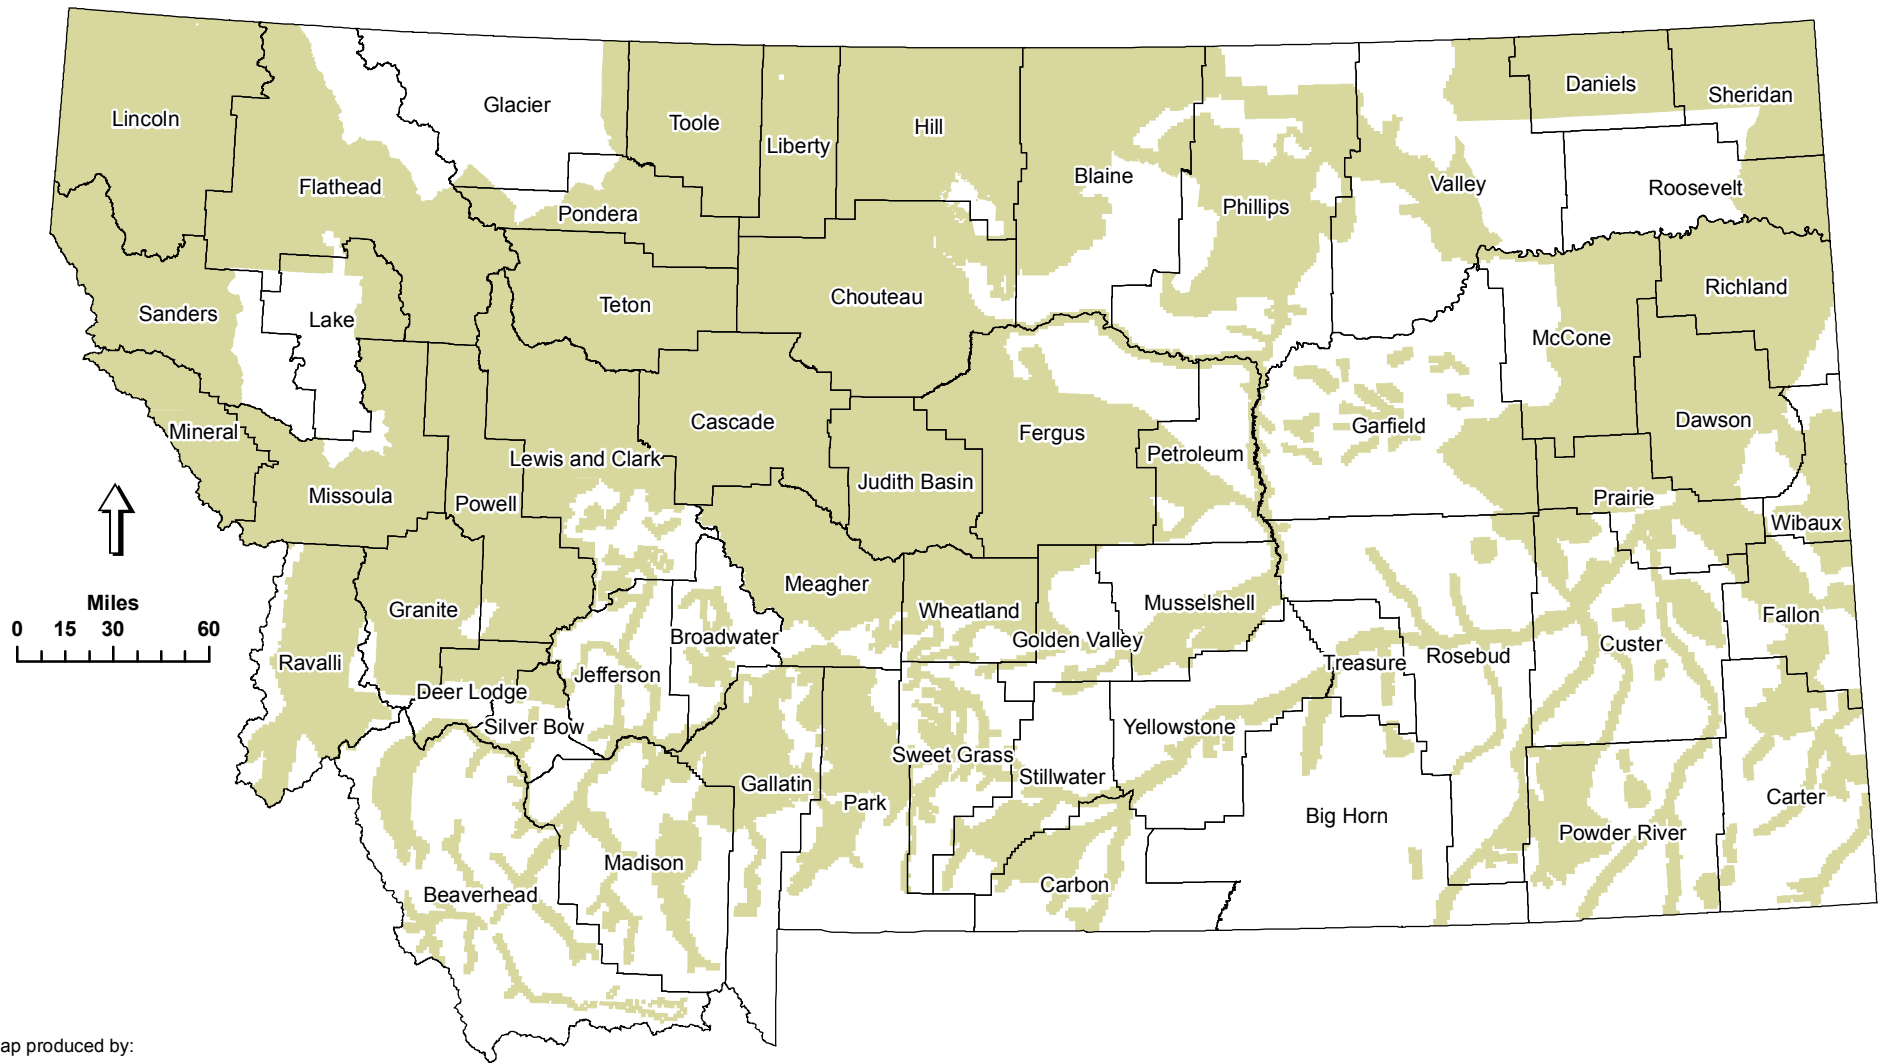

# 2013 Montana White-tailed Deer Distribution and Population Estimate

Map produced by:

Montana Fish, Wildlife & Parks  
Data Services Section  
Helena, MT

\\Projects\421\_PopulationAndDistributionMaps\2013  
Wtd2013.mxd  
MAM - 8/16/2013

**Montana Fish,  
Wildlife & Parks**

Land Ownership	Distribution Acres
Private	35,878,090
Public	17,961,947
<b>Total</b>	<b>53,840,037</b>

 **White-tailed Deer Distribution  
(Population Estimate = 193,049)**

Note: Distributions are not mapped within Indian Reservations or National Parks.