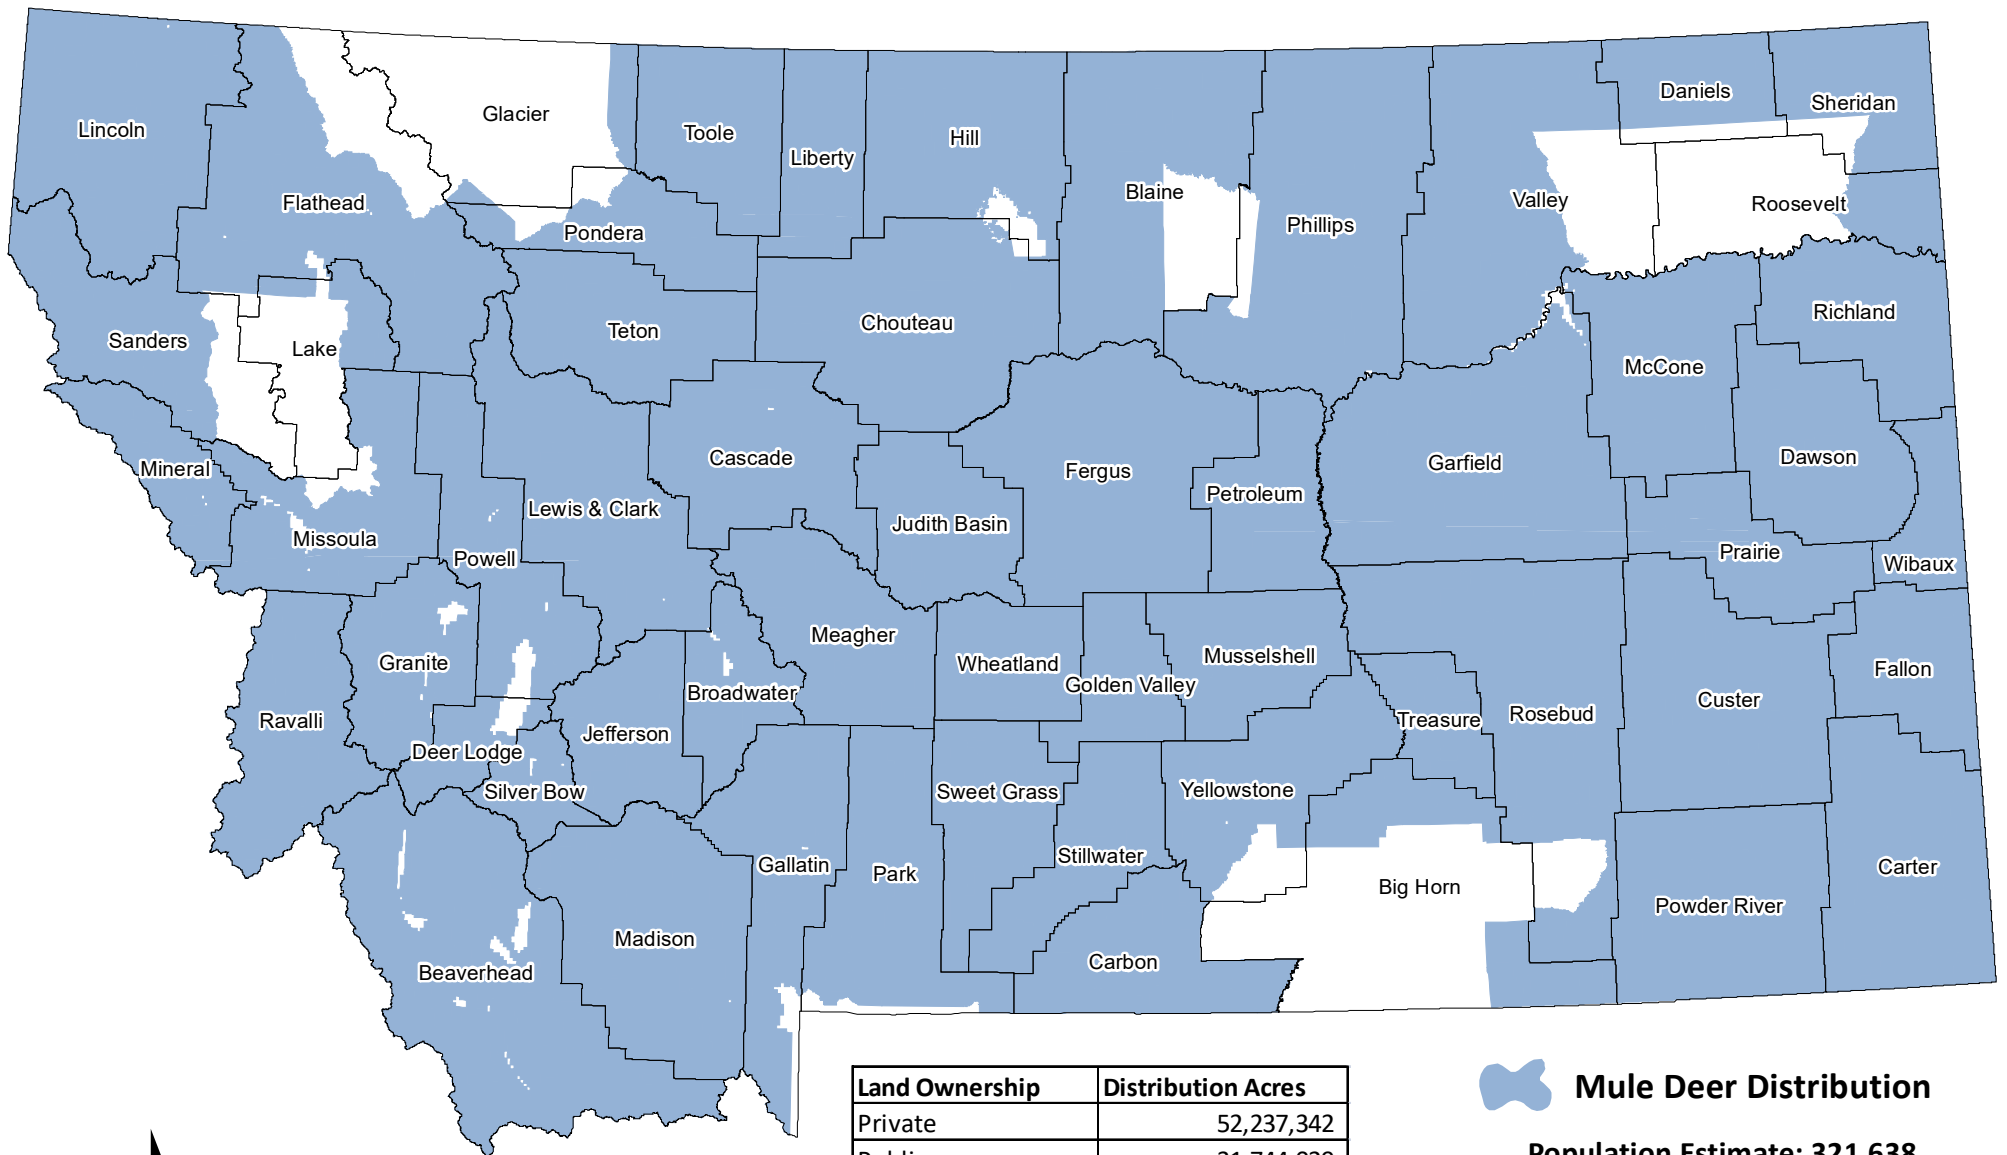

2019 Montana Mule Deer Distribution and Population Estimate

MONTANA FWP

Land Ownership	Distribution Acres
Private	52,237,342
Public	31,744,029
Total	83,981,371

 **Mule Deer Distribution**
Population Estimate: 321,638

Note: Distributions are not mapped within Indian Reservations or National Parks.