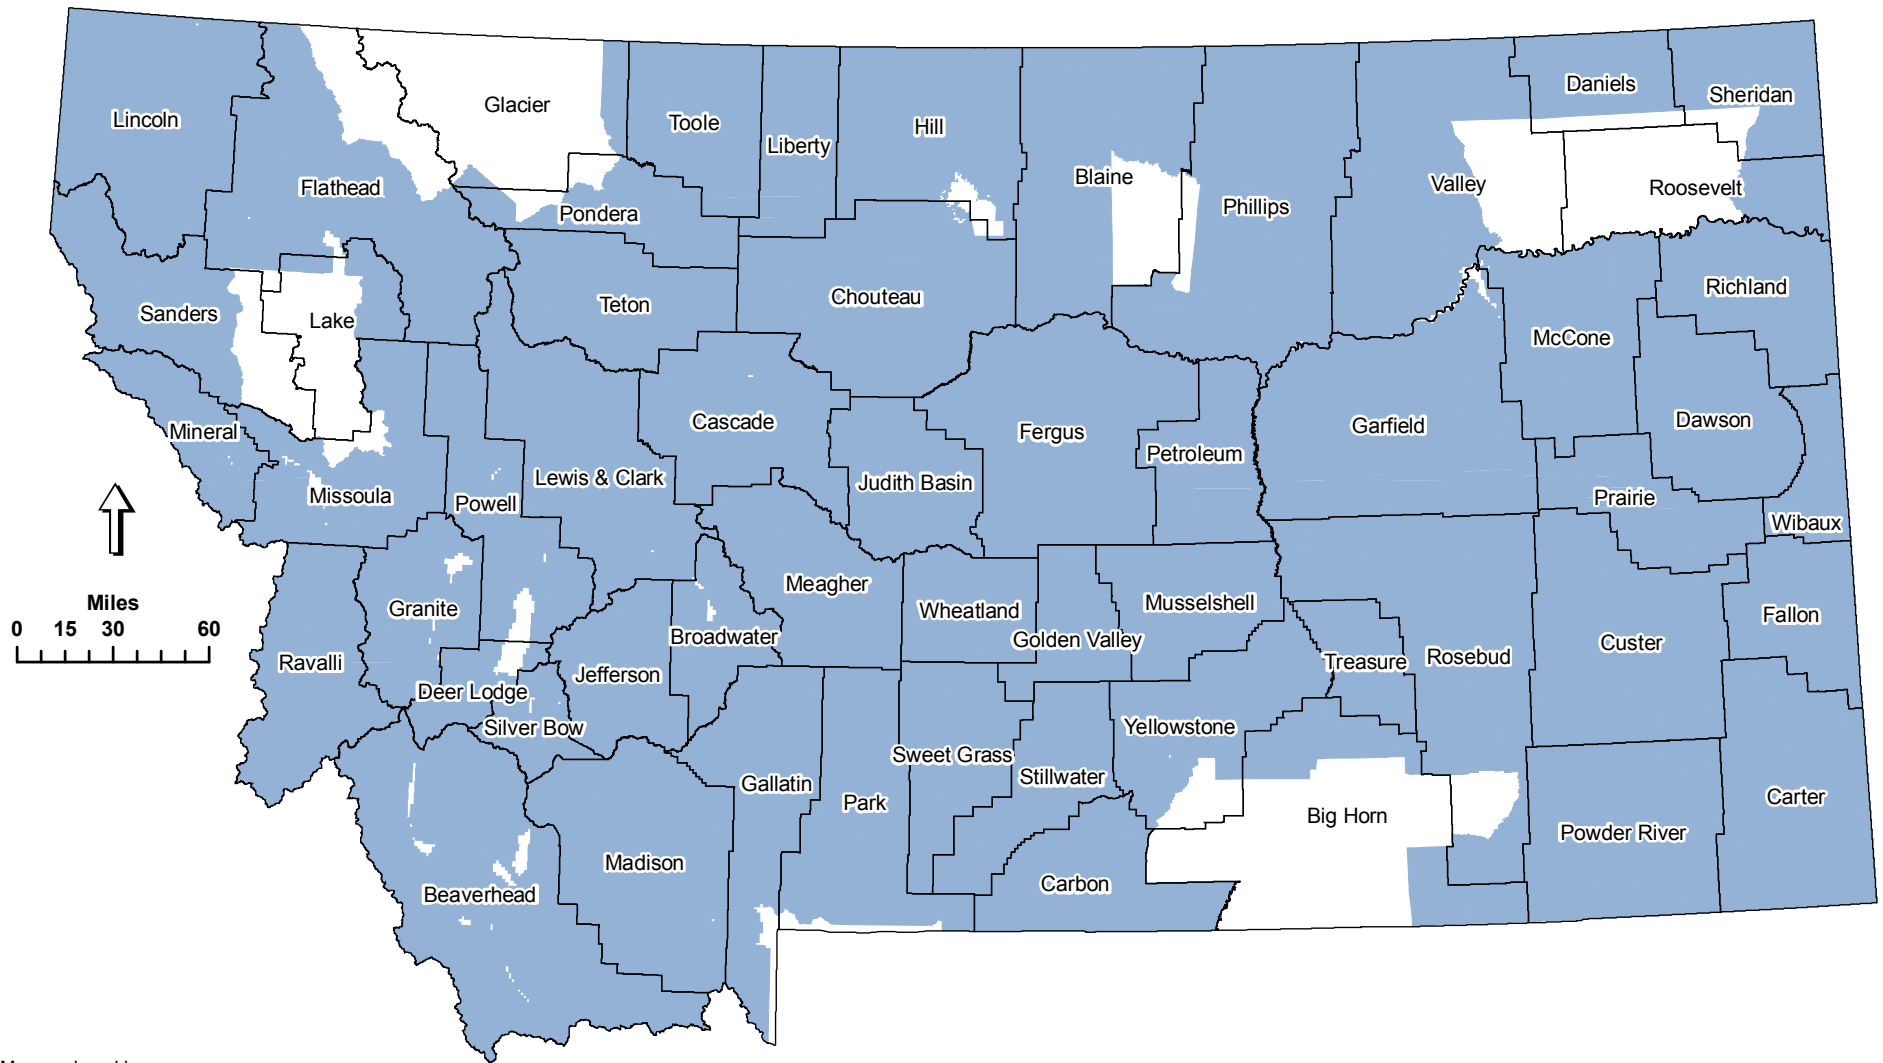

2018 Montana Mule Deer Distribution and Population Estimate

Map produced by:

Montana Fish, Wildlife & Parks
Data Services Section
Helena, MT

\\Projects\213_DGLM_Wildlife\
PopulationAndDistributionMaps\2018\Md2018.mxd
SW - 7/12/2018

Land Ownership	Distribution Acres
Private	52,237,342
Public	31,744,029
Total	83,981,371

Mule Deer Distribution
(Population Estimate = 334,965)

Note: Distributions are not mapped within Indian Reservations or National Parks.