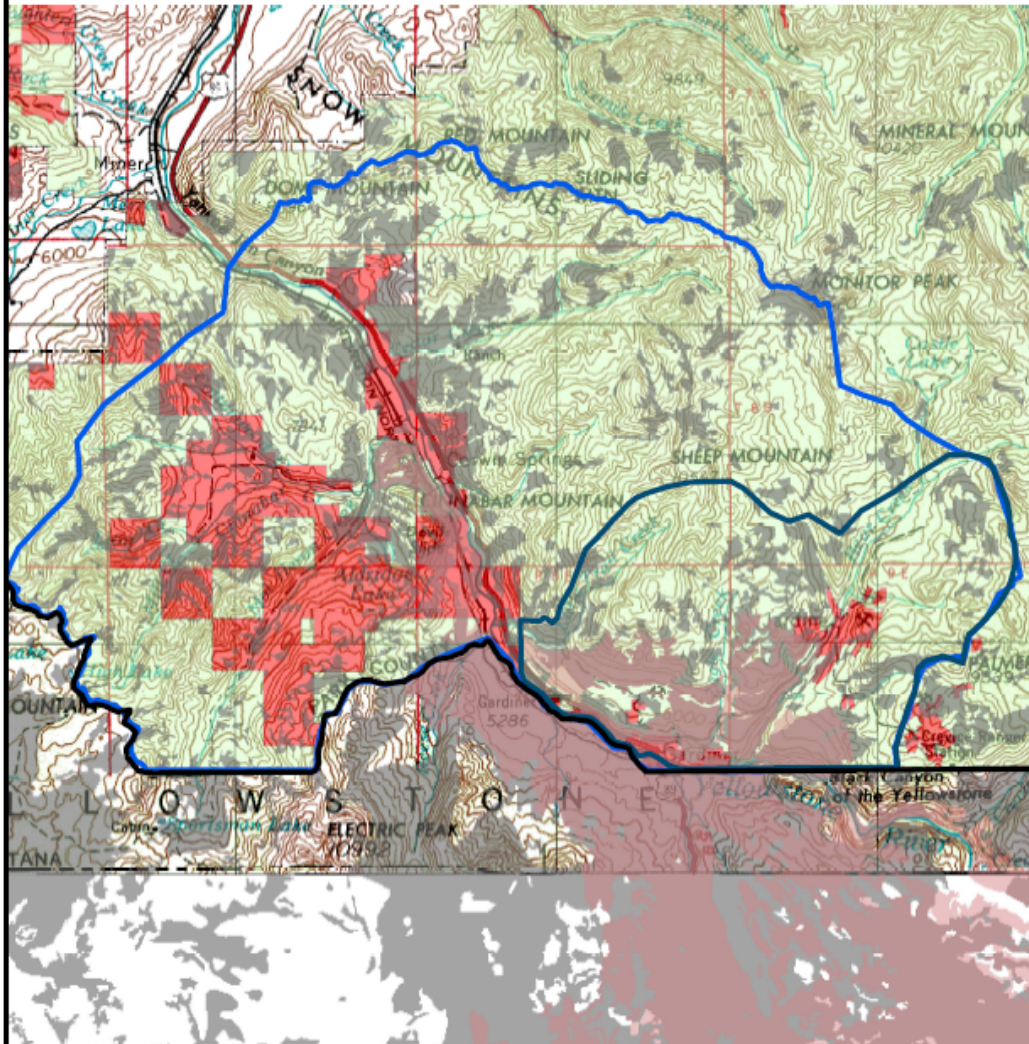

APPENDIX D

Current and Predicted Habitat in the Gardiner Basin

(source: R. Wallin NPS, November 2012)

Current and Predicted Habitat in the Gardiner Basin

- Gardiner Basin 102,501 acres (7,136 acres current 30,123 predicted)
- Eagle Creek 25,812 acres (5,417 acres used 10,026 acres predicted)
- Current Habitat
- Predicted Habitat

- OWNERSHIP**
- Private Land
 - Forest Service
 - Yellowstone National Park

APPENDIX D

Predicted Bison Habitat Available in the Hebgen Basin

(source: R. Wallin NPS, June 2012)

Current and Predicted Habitat in Hebgen Basin