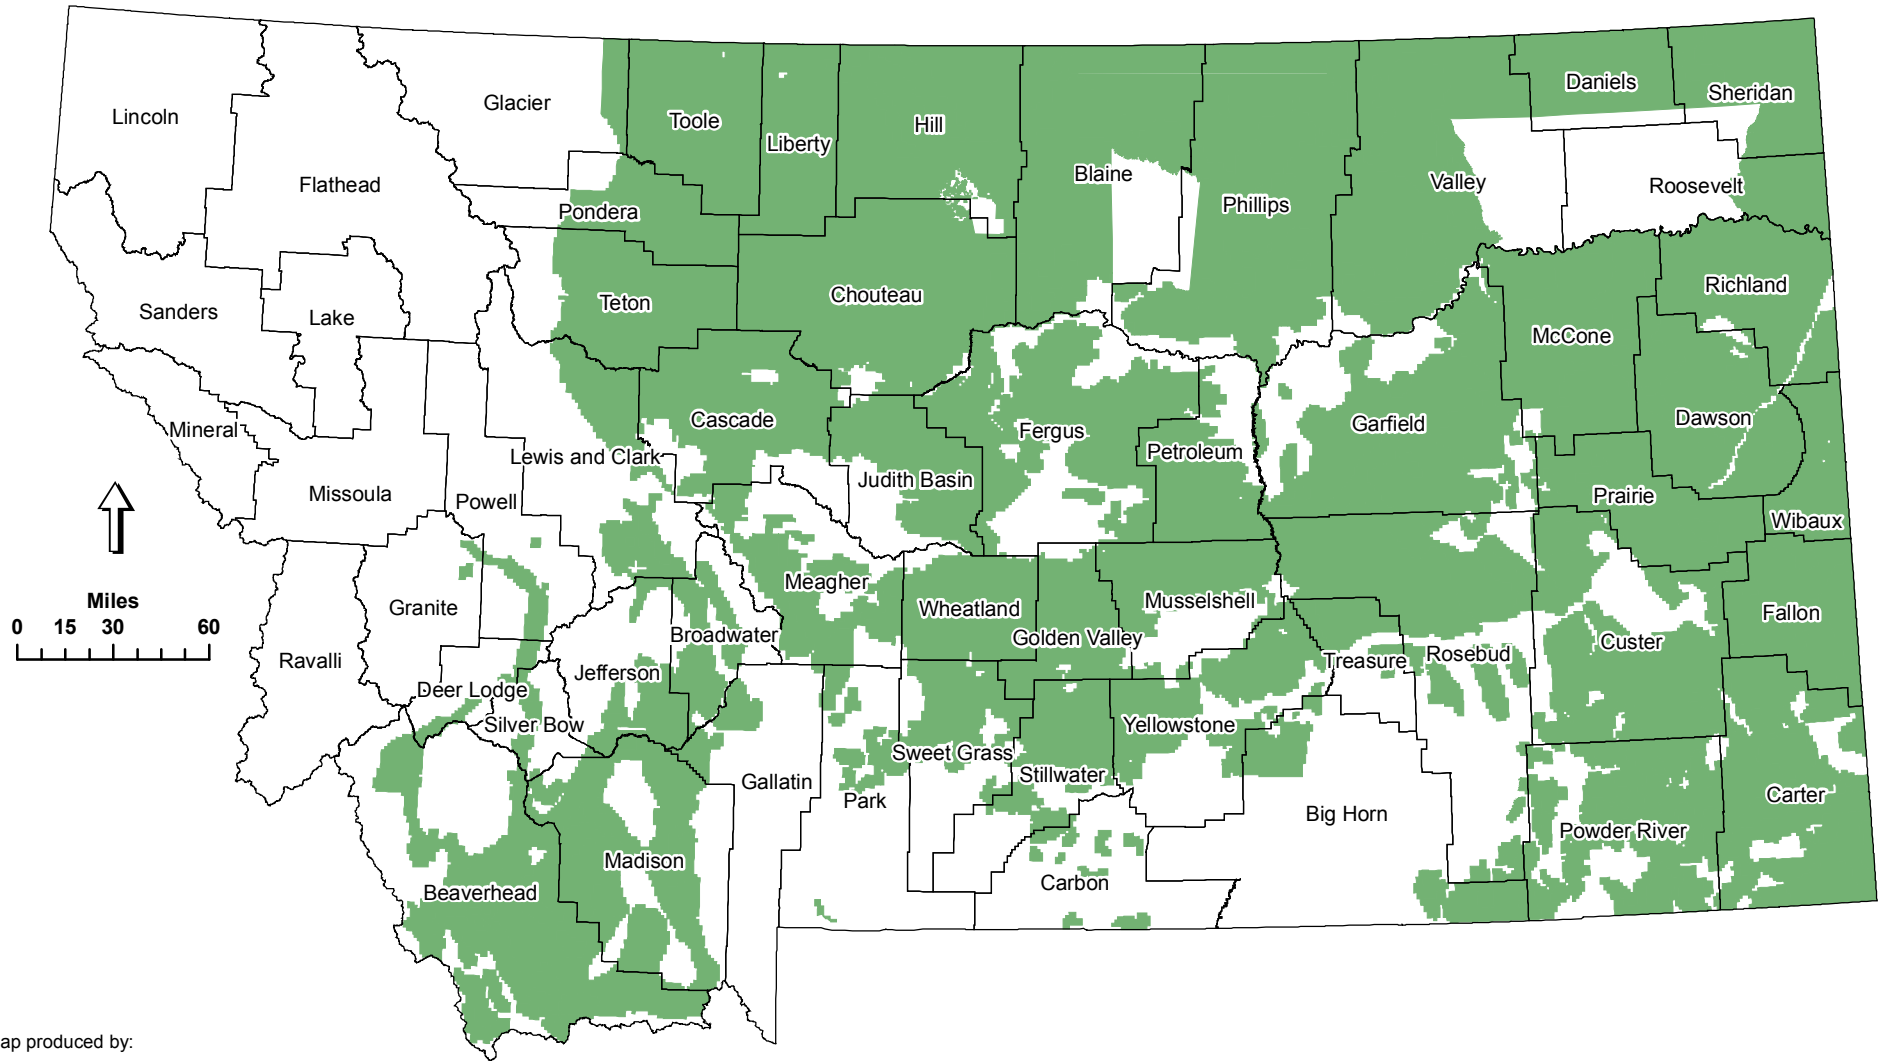

2014 Montana Antelope Distribution and Population Estimate

Map produced by:

Montana Fish, Wildlife & Parks
Data Services Section
Helena, MT

\\Projects\213_DGLM_Wildlife
\\PopulationAndDistributionMaps\2014\Ant2014.mxd
MAM - 10/2/2014

Land Ownership	Distribution Acres
Private	39,652,985
Public	11,826,951
Total	51,479,936

Antelope Distribution
(Population Estimate = 121,696)

Note: Distributions are not mapped within Indian Reservations or National Parks.

**Montana Fish,
Wildlife & Parks**