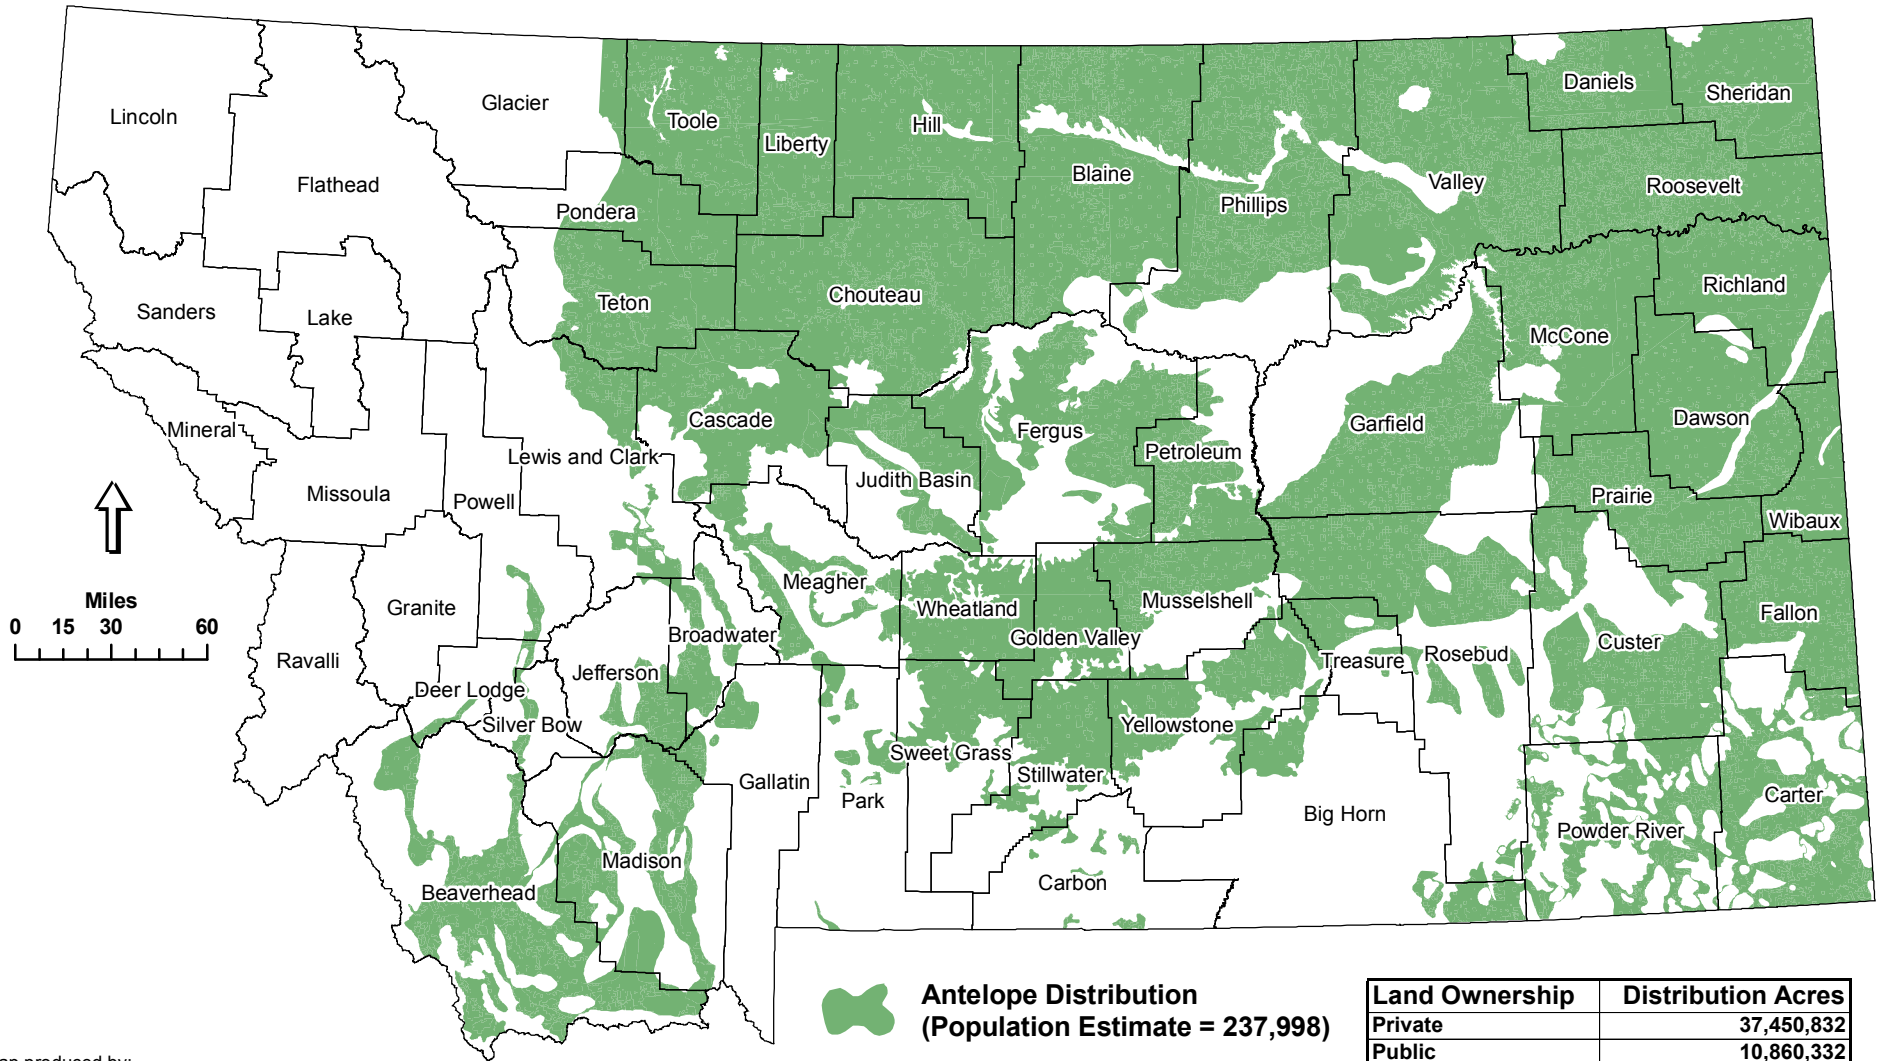

2006 Montana Antelope Distribution and Population Estimates

 **Antelope Distribution**
(Population Estimate = 237,998)

Note: Distribution mapping not complete within Indian Reservations or National Parks.

Land Ownership	Distribution Acres
Private	37,450,832
Public	10,860,332
Tribal	1,705,129
Total	50,016,293

Map produced by:

Montana Fish, Wildlife & Parks
Information Management Bureau
Helena, MT

W:\IS_Requests\06\2757_GameDistPopEst2006
ant.mxd - LB - 10/16/2006