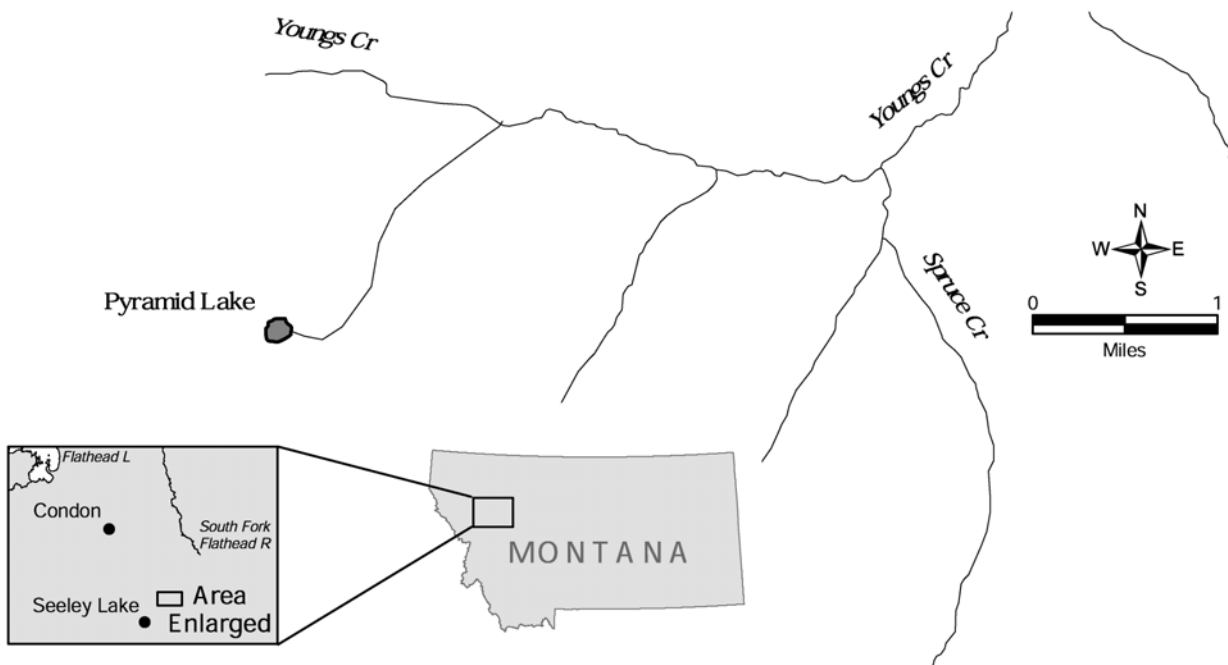

Figure 1. Map of non-wilderness lakes that contain hybrid trout populations, South Fork Flathead River drainage.

Figure 2. Map of wilderness lakes that contain hybrid trout populations, South Fork Flathead River.

Figure 3. Map of Sunburst Lake, which contains a hybrid trout population, Bob Marshall Wilderness, South Fork Flathead River drainage.

Figure 4. Map of Pyramid Lake, which contains a hybrid trout population, Bob Marshall Wilderness, South Fork Flathead River drainage.