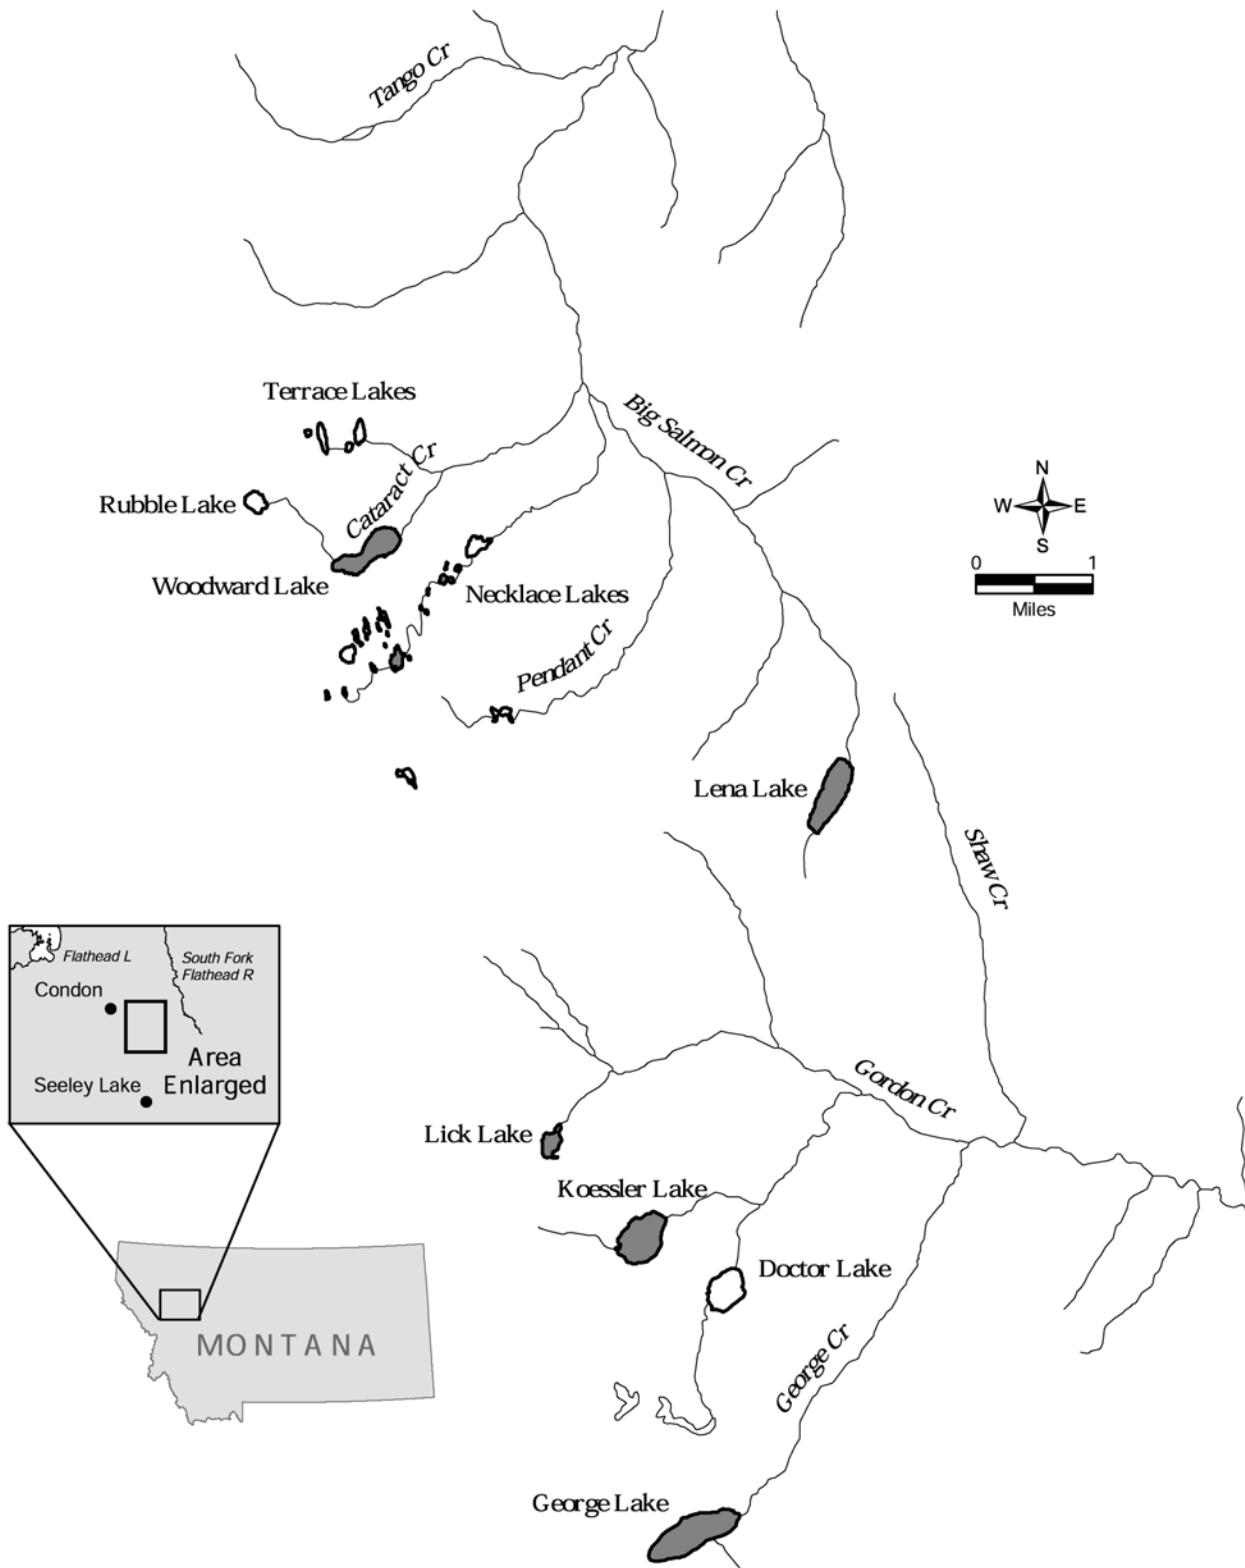

Figure 1. Map of non-wilderness lakes that contain hybrid trout populations, South Fork Flathead River drainage.

Figure 2. Map of wilderness lakes that contain hybrid trout populations, South Fork Flathead River.

Figure 3. Map of Sunburst Lake, which contains a hybrid trout population, Bob Marshall Wilderness, South Fork Flathead River drainage.

Figure 4. Map of Pyramid Lake, which contains a hybrid trout population, Bob Marshall Wilderness, South Fork Flathead River drainage.