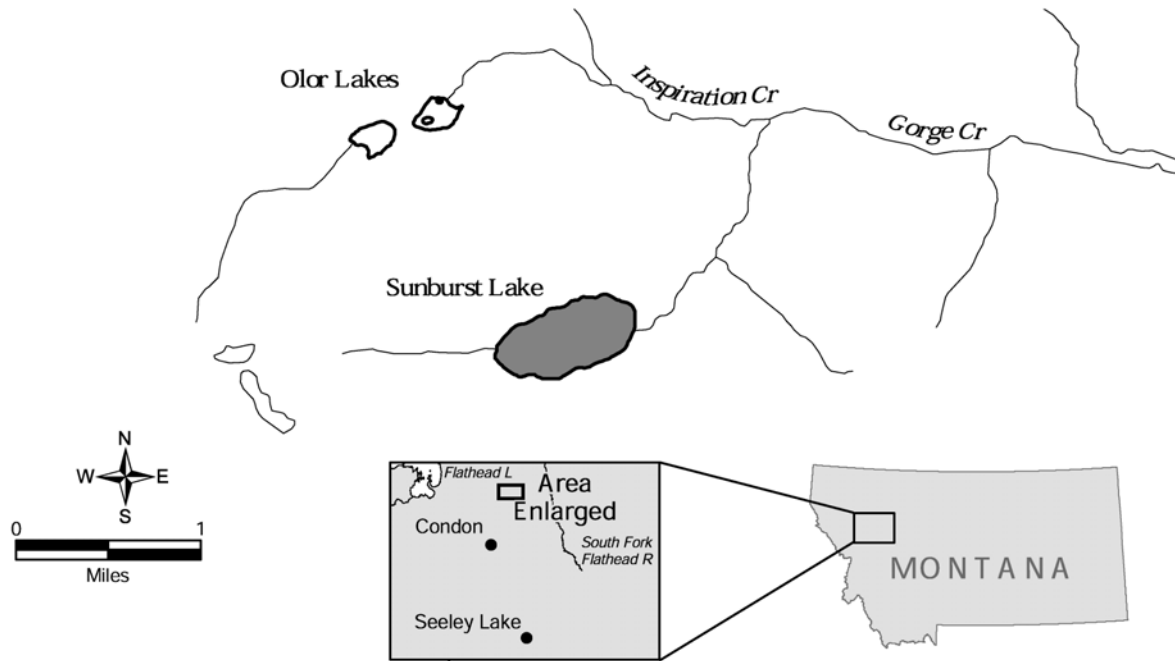

Figure 1. Map of non-wilderness lakes that contain hybrid trout populations, South Fork Flathead River drainage.

Figure 2. Map of wilderness lakes that contain hybrid trout populations, South Fork Flathead River.

Figure 3. Map of Sunburst Lake, which contains a hybrid trout population, Bob Marshall Wilderness, South Fork Flathead River drainage.

Figure 4. Map of Pyramid Lake, which contains a hybrid trout population, Bob Marshall Wilderness, South Fork Flathead River drainage.