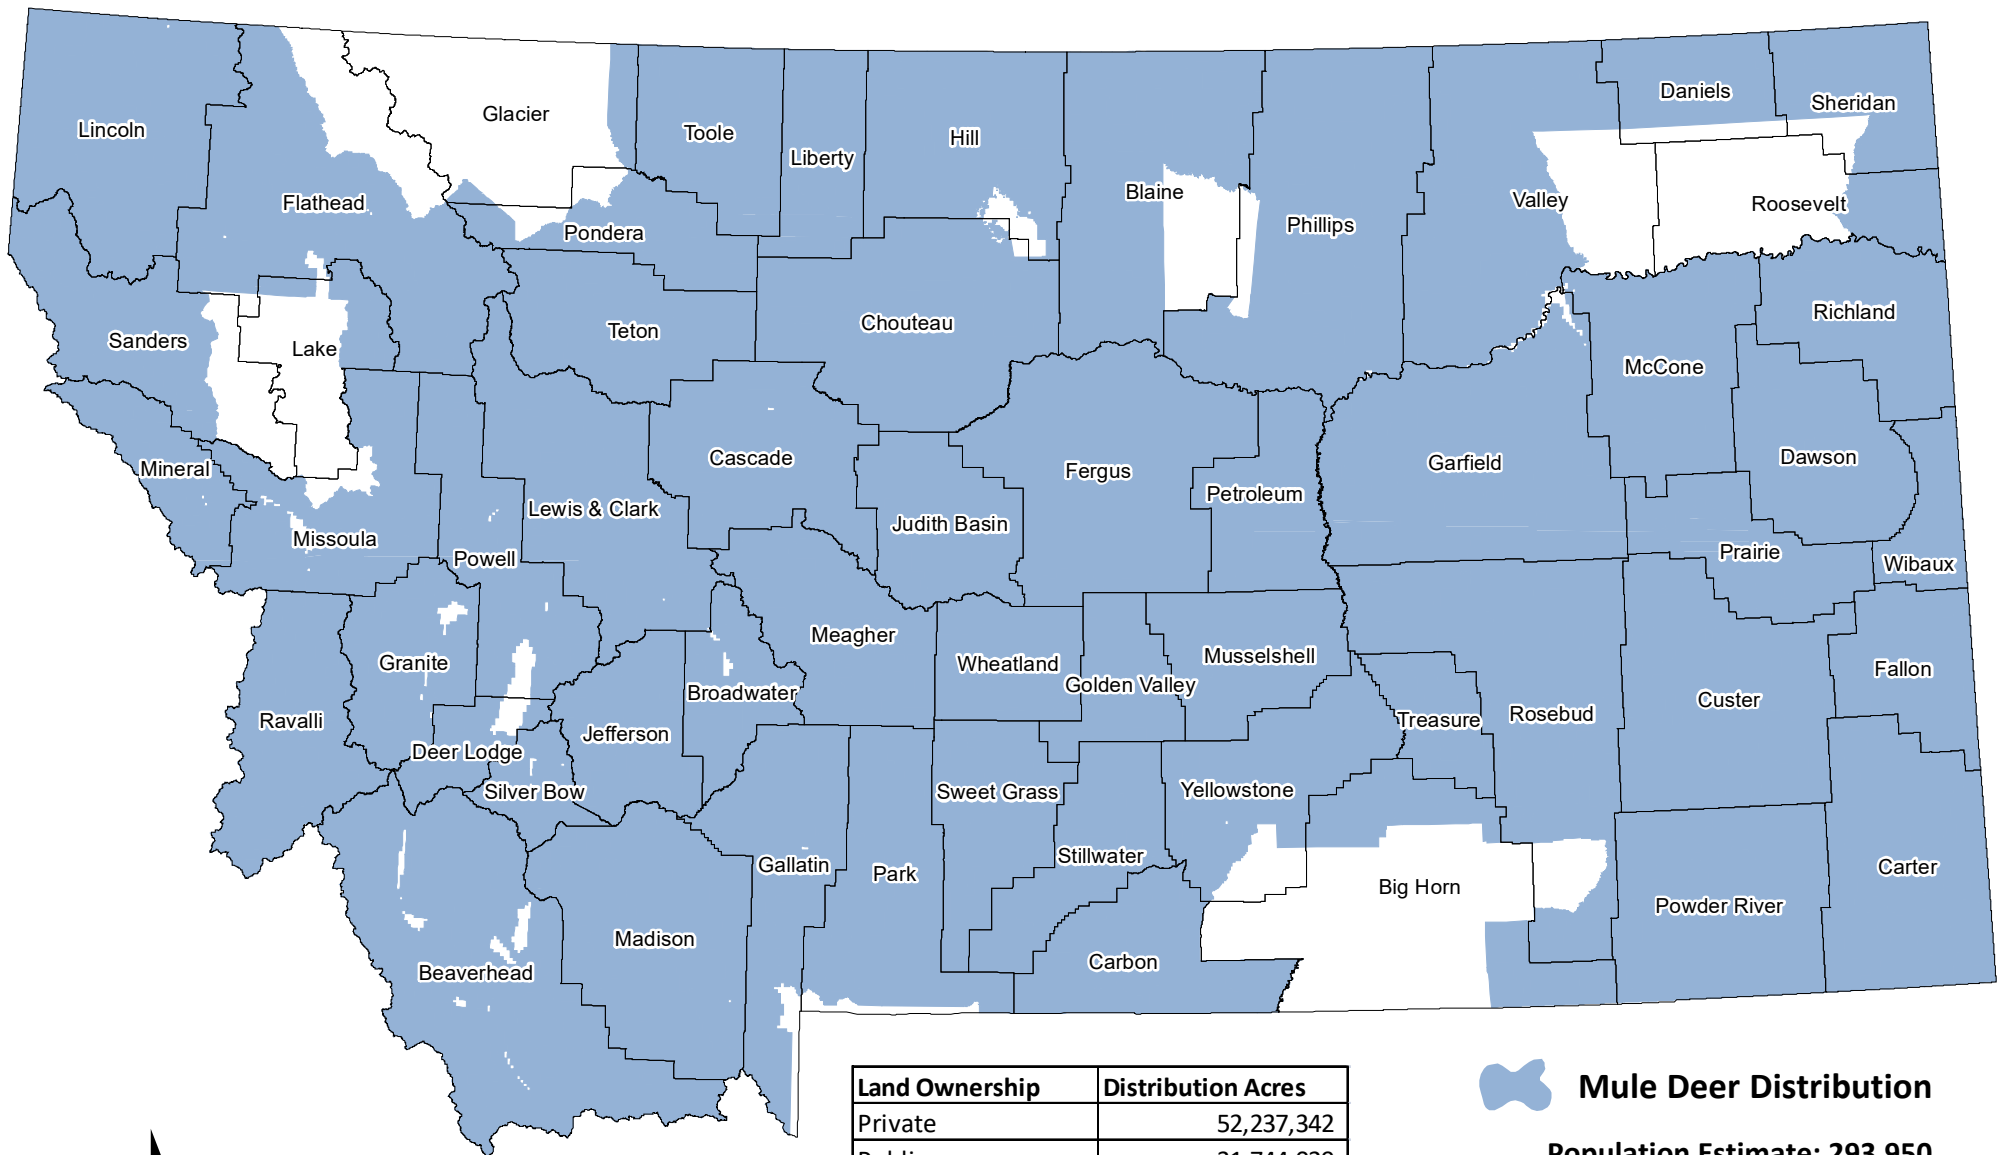

2021 Montana Mule Deer Distribution and Population Estimate

MONTANA FWP

Land Ownership	Distribution Acres
Private	52,237,342
Public	31,744,029
Total	83,981,371

 **Mule Deer Distribution**
Population Estimate: 293,950

Note: Distributions are not mapped within Indian Reservations or National Parks.