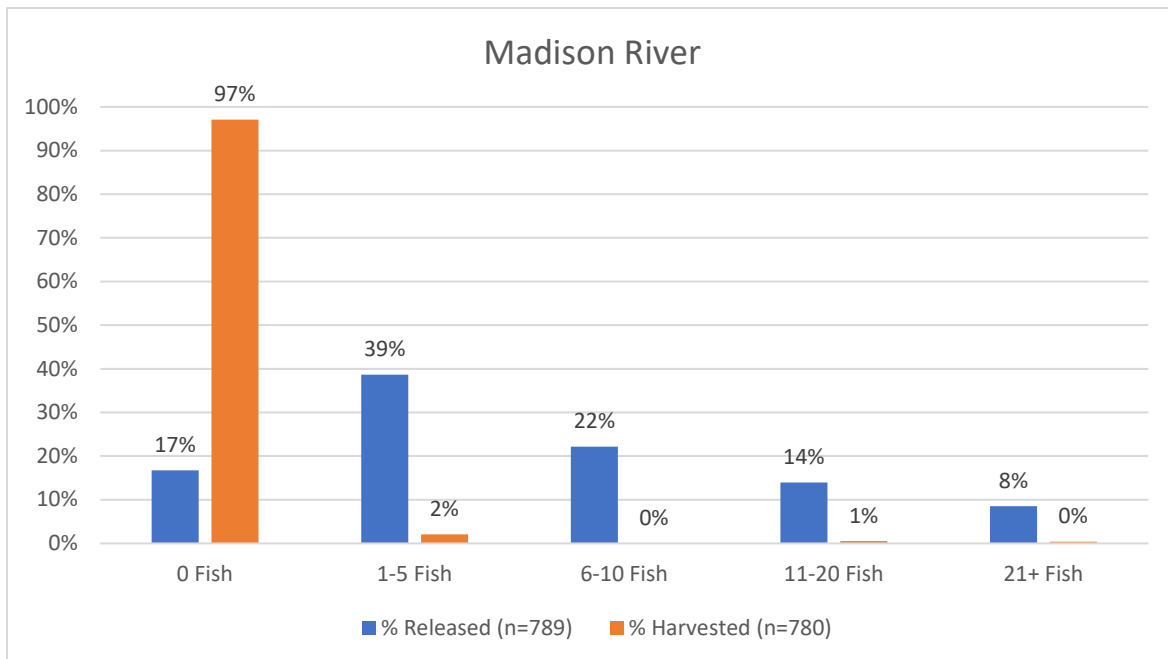

Results from 2023 Montana Statewide Angling Survey (paper responses) to the questions:

- 1) The intent of your fishing on this water was 1=Catch and Release 2=Harvest Fishing 3=Both
- 2) How many fish did you release on this water?
- 3) How many fish did you harvest on this water?

Missouri River Sec. 9 (Holter Dam to Cascade Bridge)

■ Catch & Release ■ Harvest ■ Both n=495

Missouri River Sec. 9 (Holter Dam to Cascade Bridge)