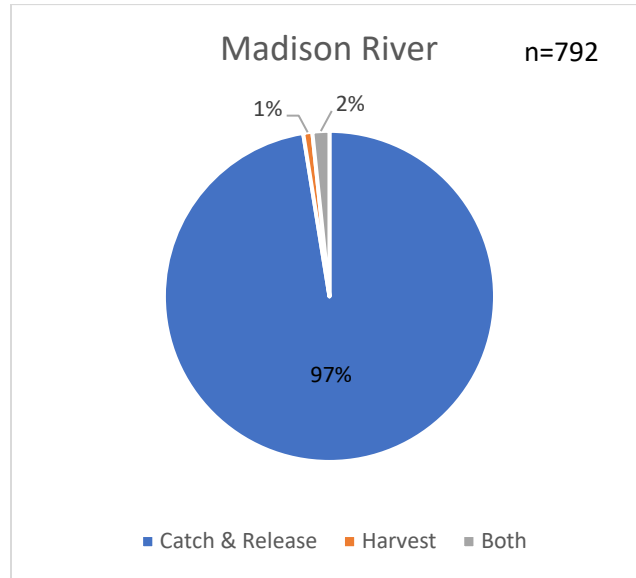

Results from 2023 Montana Statewide Angling Survey (paper responses) to the questions:

- 1) The intent of your fishing on this water was 1=Catch and Release 2=Harvest Fishing 3=Both
- 2) How many fish did you release on this water?
- 3) How many fish did you harvest on this water?

Missouri River Sec. 9 (Holter Dam to Cascade Bridge)

■ Catch & Release ■ Harvest ■ Both n=495

Missouri River Sec. 9 (Holter Dam to Cascade Bridge)