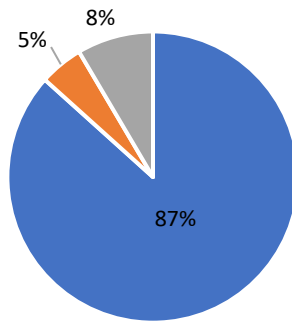

Missouri River Sec. 9 (Holter Dam to Cascade Bridge)