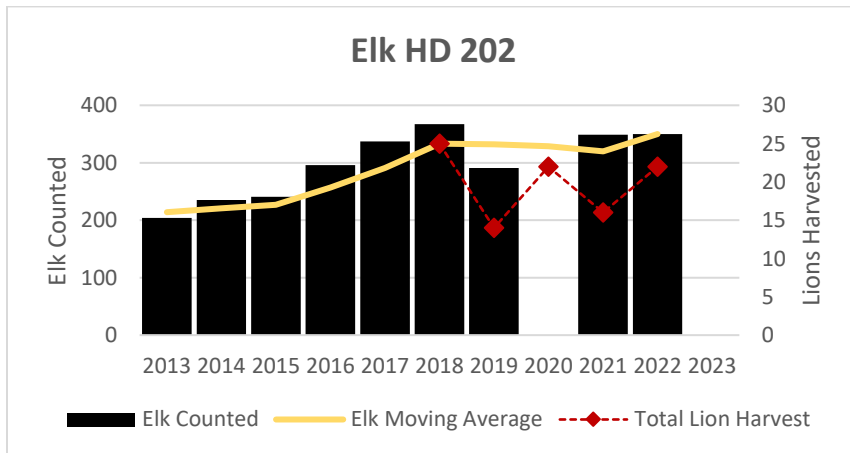

MOUNTAIN LION LMU 240

DEER AND ELK HDs 201*, 202*, 240*

* HD 201, HD 202, and HD 240 had boundary changes in 2022.

Elk Counts