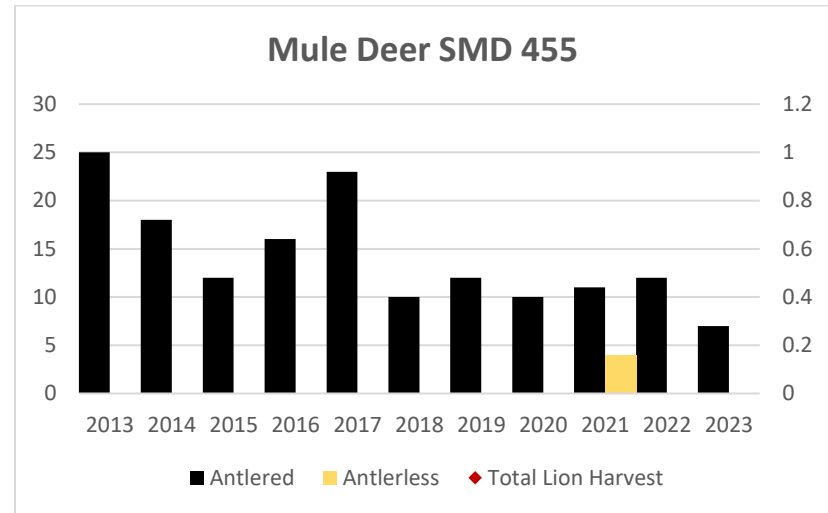

Deer Harvest