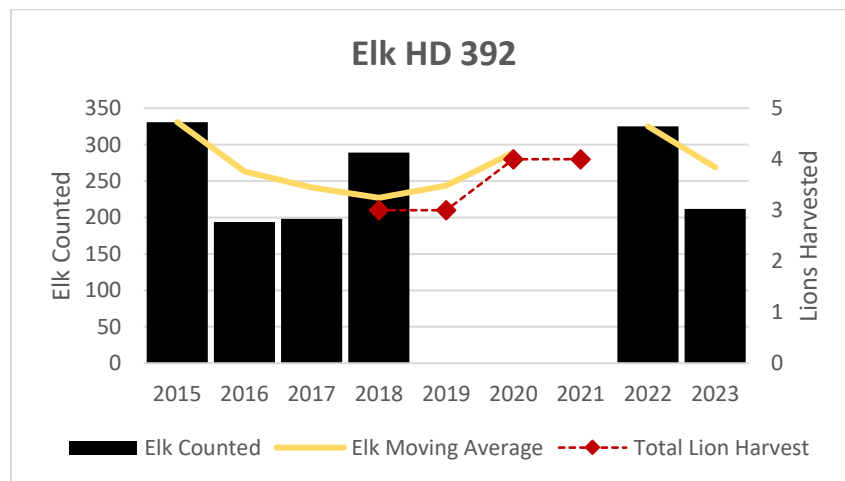

Deer Harvest