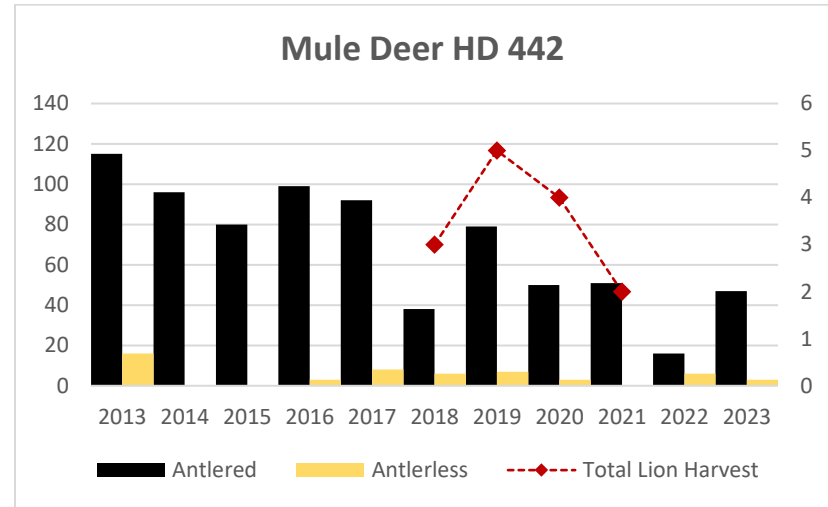

Deer Harvest