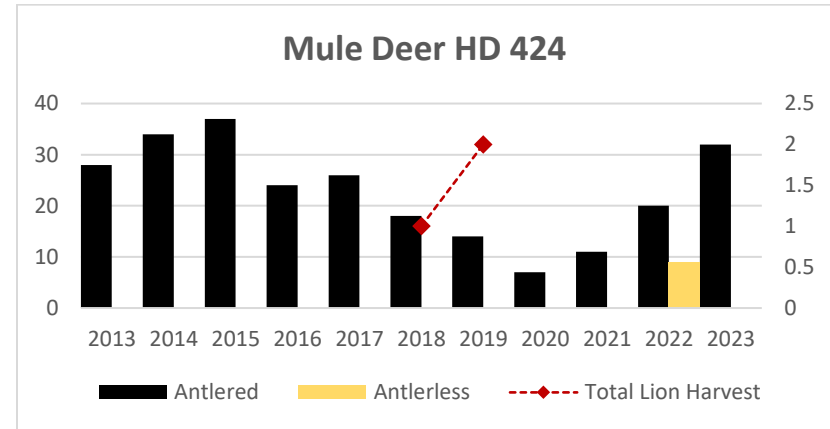

Deer Harvest