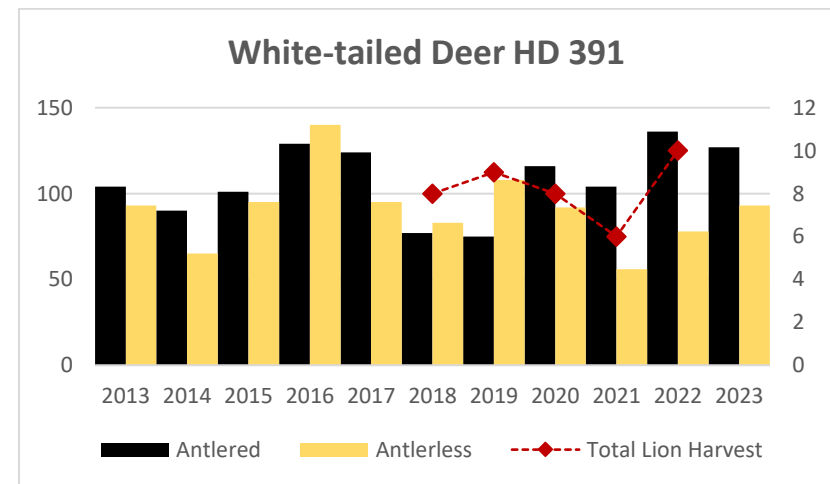

Deer Harvest

Deer Harvest

Deer Harvest

MOUNTAIN LION LMU 350

DEER AND ELK HDs 350, 370

Elk Counts

Deer Harvest

Deer Harvest

MOUNTAIN LION LMU 380

DEER AND ELK HD 380*

*HD 380 had a boundary change in 2022.

Elk Counts

Deer Harvest

MOUNTAIN LION LMU 391

DEER AND ELK HD 391, 392

Population Estimates

Deer Harvest

Deer Harvest

MOUNTAIN LION LMU 411

DEER AND ELK HDs 411*, 412

*Elk Counts for HD 411 not included in this report since part of Snowy Mountains EMU and includes combined data with HD 535.

Elk Counts