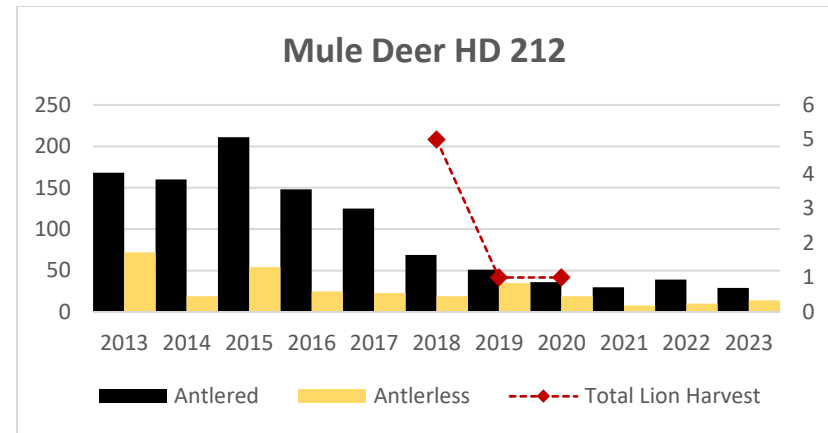

Deer Harvest

Deer Harvest

Deer Harvest

MOUNTAIN LION LMU 210

DEER AND ELK HD 210*

*Elk Counts for HD 210 include HD 210 North as part of LMU 210.

Elk Counts

Deer Harvest

Elk Counts

Deer Harvest

Deer Harvest

MOUNTAIN LION LMU 213

DEER AND ELK HDs 212*, 213*, 217*

*Elk Counts for HD 212 not included in this report. HDs 212 part of Rock Creek and Flint Creek EMU with HDs 210, 211, and 216. HD 212, HD 213, and HD 217 had a boundary change in 2020.

Elk Counts

Deer Harvest

Deer Harvest

Deer Harvest

MOUNTAIN LION LMU 214

DEER AND ELK HD 214

HD 214 had a boundary change in 2020.

Elk Counts