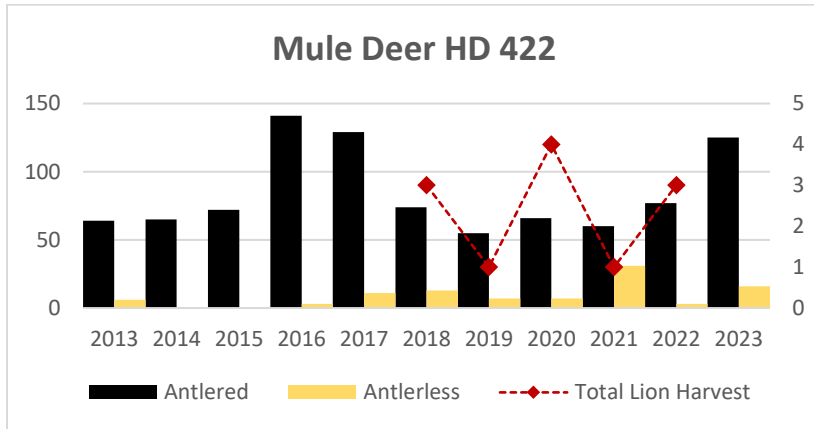

Elk Counts

Deer Harvest

Deer Harvest

Deer Harvest

MOUNTAIN LION LMU 421

DEER AND ELK HD 421

Elk Counts

Deer Harvest

MOUNTAIN LION LMU 422

DEER AND ELK HDs 422**, 424*, 425*, 442*, 450*

*Elk Counts for HD 424, HD 425, and HD 442 combined for this report. HD 422, HD 442, HD 450 had boundary change in 2022.

Elk Counts

Deer Harvest