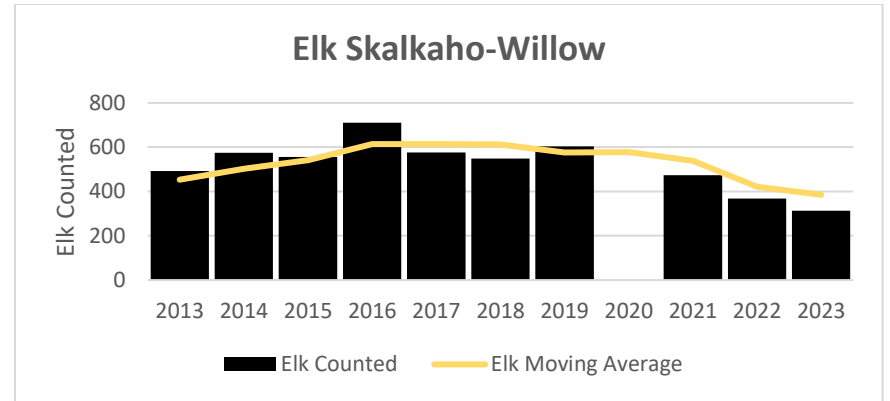

MOUNTAIN LION LMU 204

DEER AND ELK HDs 204*, 260, 261*, 262*

*Elk Counts also include Skalkaho-Willow, Willow-8 Mile, and 8 Mile-North for HD's 204, 261, and 262 (North Sapphire EMU).

Elk Counts

Deer Harvest

Deer Harvest

Deer Harvest

Deer Harvest

MOUNTAIN LION LMU 210

DEER AND ELK HD 210*

*Elk Counts for HD 210 include HD 210 North as part of LMU 210.

Elk Counts

Deer Harvest