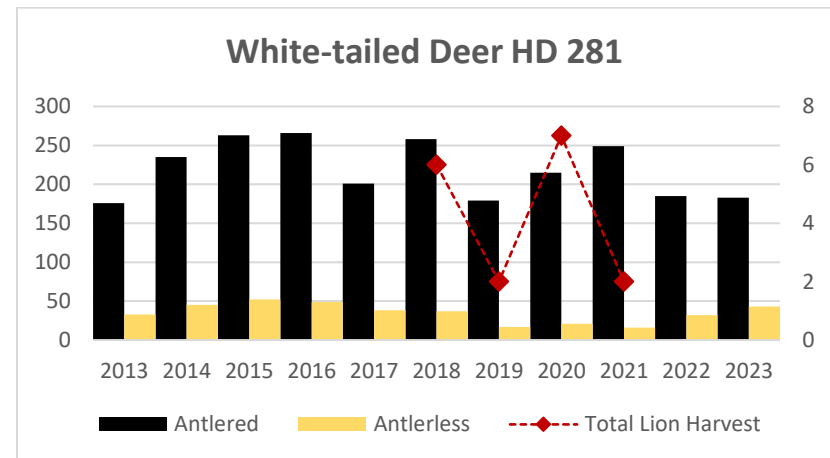

Elk Counts

Elk Counts

Deer Harvest

Deer Harvest

Deer Harvest

MOUNTAIN LION LMU 250

DEER AND ELK HD 250

Elk Counts

Deer Harvest

MOUNTAIN LION LMU 270

DEER AND ELK HD 270

Elk Counts

Deer Harvest

MOUNTAIN LION LMU 280

DEER AND ELK HDs 280*, 281, 284*, 293, 298*

*Elk Counts for HD 280 and HD 298 not included in this report. No pop surveys conducted for HD 280. HD 284 and 293 are part of Granite Butte EMU. HDs 290 (not part of LMU 280) and 298 include Garnet EMU.

Elk Counts

Deer Harvest

Deer Harvest

Deer Harvest

Deer Harvest

Deer Harvest

MOUNTAIN LION LMU 290

DEER AND ELK HDs 290*, 291, 292, 298*