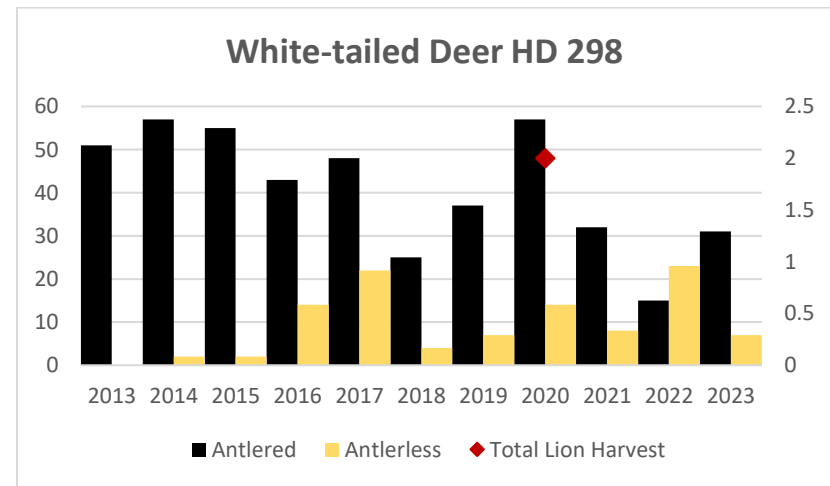

Elk Counts

Deer Harvest

Deer Harvest

Deer Harvest

Deer Harvest

Deer Harvest

MOUNTAIN LION LMU 290

DEER AND ELK HDs 290*, 291, 292, 298*

*Elk Counts for HD 290 and HD 298 combined in this report.

Elk Counts

Deer Harvest

Deer Harvest

Deer Harvest

Deer Harvest

MOUNTAIN LION LMU 318

DEER AND ELK HDs 318, 335

Population Estimates

Deer Harvest

Deer Harvest

MOUNTAIN LION LMU 339

DEER AND ELK HDs 339, 343, 388*

*Elk Counts for HD 388 not included in this report because elk not formally surveyed (Helena Valley).

Elk Counts