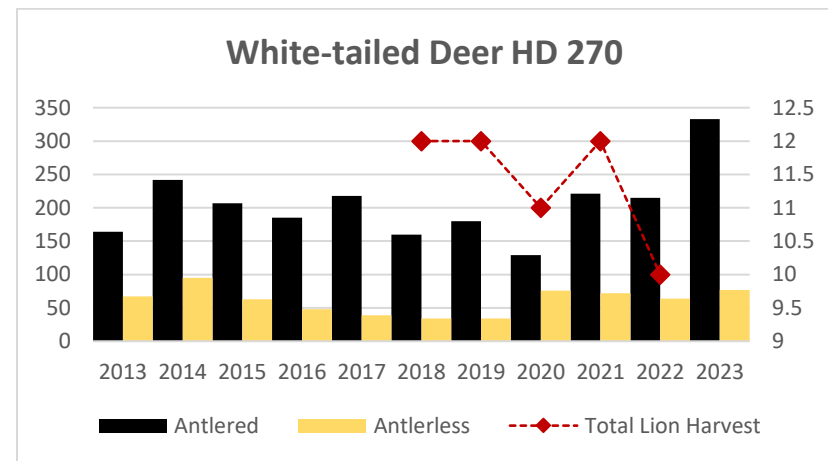

Elk Counts

Elk Counts

Deer Harvest

Deer Harvest

Deer Harvest

MOUNTAIN LION LMU 250

DEER AND ELK HD 250

Elk Counts

Deer Harvest

MOUNTAIN LION LMU 270

DEER AND ELK HD 270

Elk Counts

Deer Harvest

MOUNTAIN LION LMU 280

DEER AND ELK HDs 280*, 281, 284*, 293, 298*

*Elk Counts for HD 280 and HD 298 not included in this report. No pop surveys conducted for HD 280. HD 284 and 293 are part of Granite Butte EMU. HDs 290 (not part of LMU 280) and 298 include Garnet EMU.

Elk Counts

Deer Harvest

Deer Harvest

Deer Harvest

Deer Harvest

Deer Harvest

MOUNTAIN LION LMU 290

DEER AND ELK HDs 290*, 291, 292, 298*