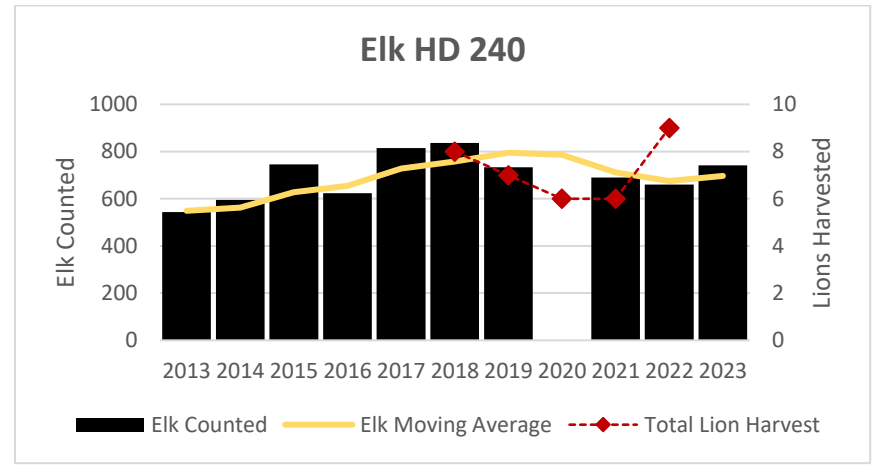

MOUNTAIN LION LMU 240

DEER AND ELK HDs 201*, 202*, 240*

* HD 201, HD 202, and HD 240 had boundary changes in 2022.

Elk Counts