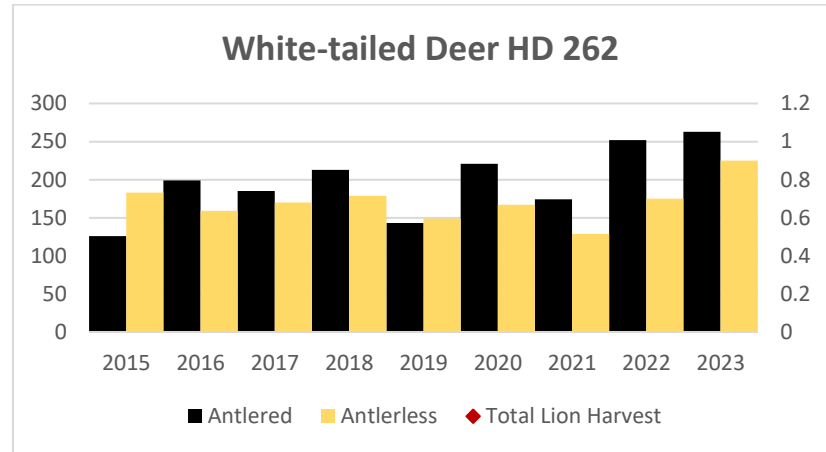

MOUNTAIN LION LMU 204

DEER AND ELK HDs 204*, 260, 261*, 262*

*Elk Counts also include Skalkaho-Willow, Willow-8 Mile, and 8 Mile-North for HD's 204, 261, and 262 (North Sapphire EMU).

Elk Counts

Deer Harvest

Deer Harvest

Deer Harvest

Deer Harvest

MOUNTAIN LION LMU 210

DEER AND ELK HD 210*

*Elk Counts for HD 210 include HD 210 North as part of LMU 210.

Elk Counts

Deer Harvest