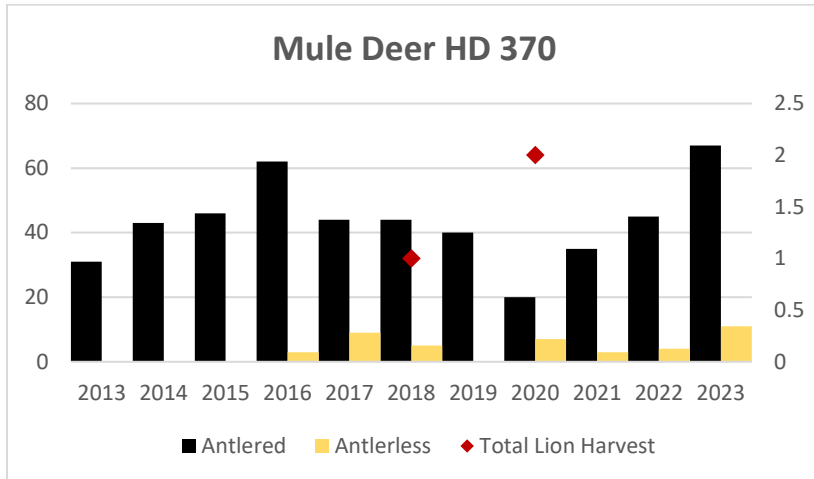

Population Estimates

Deer Harvest

Deer Harvest

MOUNTAIN LION LMU 339

DEER AND ELK HDs 339, 343, 388*

*Elk Counts for HD 388 not included in this report because elk not formally surveyed (Helena Valley).

Elk Counts

Deer Harvest

Deer Harvest

Deer Harvest

MOUNTAIN LION LMU 350

DEER AND ELK HDs 350, 370

Elk Counts

Deer Harvest

Deer Harvest

MOUNTAIN LION LMU 380

DEER AND ELK HD 380*

*HD 380 had a boundary change in 2022.

Elk Counts

Deer Harvest

MOUNTAIN LION LMU 391

DEER AND ELK HD 391, 392

Population Estimates