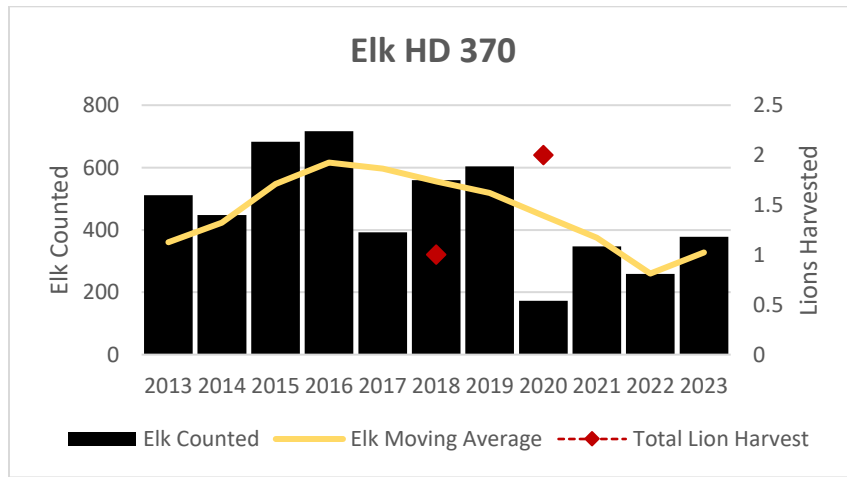

Deer Harvest

Deer Harvest

Deer Harvest

MOUNTAIN LION LMU 350

DEER AND ELK HDs 350, 370

Elk Counts

Deer Harvest

Deer Harvest

MOUNTAIN LION LMU 380

DEER AND ELK HD 380*

*HD 380 had a boundary change in 2022.

Elk Counts

Deer Harvest

MOUNTAIN LION LMU 391

DEER AND ELK HD 391, 392

Population Estimates