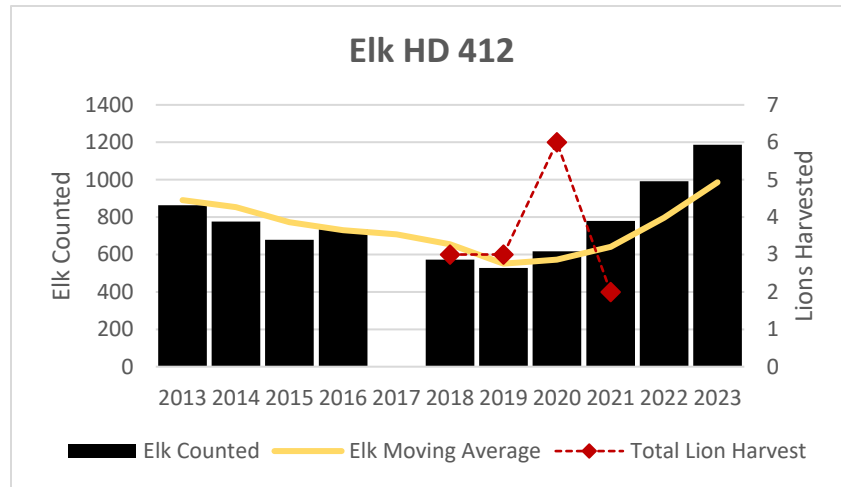

MOUNTAIN LION LMU 380

DEER AND ELK HD 380*

*HD 380 had a boundary change in 2022.

Elk Counts

Deer Harvest

MOUNTAIN LION LMU 391

DEER AND ELK HD 391, 392

Population Estimates

Deer Harvest

Deer Harvest

MOUNTAIN LION LMU 411

DEER AND ELK HDs 411*, 412

*Elk Counts for HD 411 not included in this report since part of Snowy Mountains EMU and includes combined data with HD 535.

Elk Counts