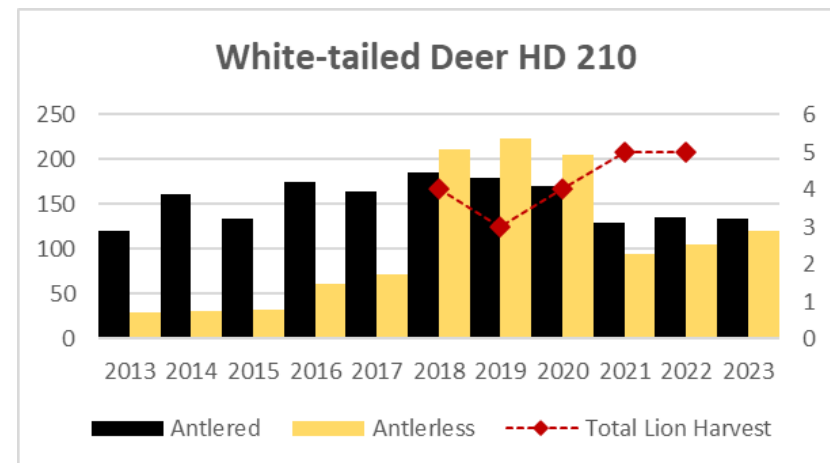

Deer Harvest

Deer Harvest

Deer Harvest

MOUNTAIN LION LMU 210

DEER AND ELK HD 210*

*Elk Counts for HD 210 include HD 210 North as part of LMU 210.

Elk Counts

Deer Harvest