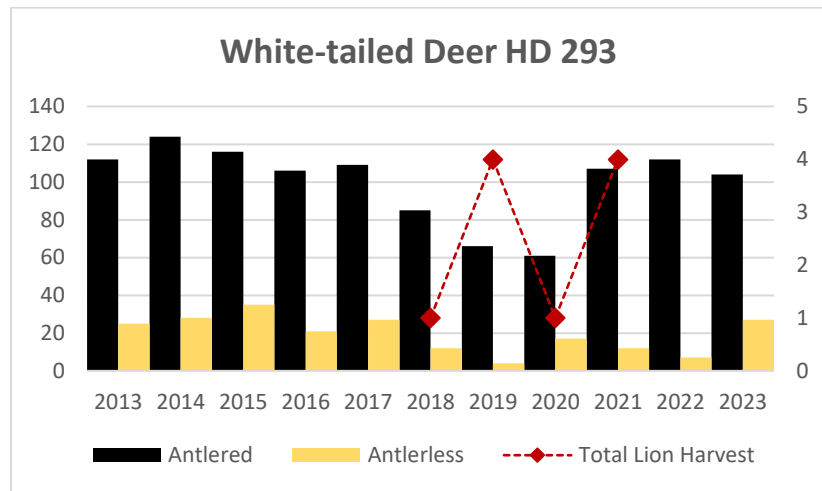

Elk Counts

Deer Harvest

Deer Harvest

Deer Harvest

Deer Harvest

Deer Harvest

MOUNTAIN LION LMU 290

DEER AND ELK HDs 290*, 291, 292, 298*

*Elk Counts for HD 290 and HD 298 combined in this report.

Elk Counts

Deer Harvest

Deer Harvest

Deer Harvest

Deer Harvest

MOUNTAIN LION LMU 318

DEER AND ELK HDs 318, 335