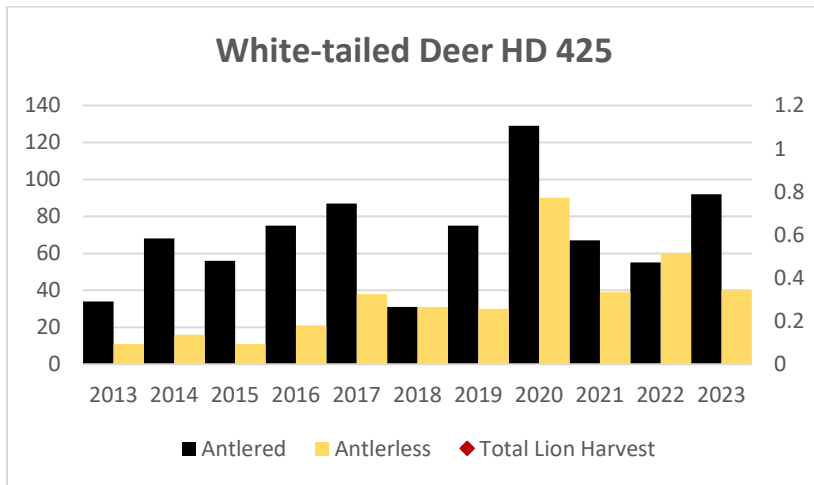

Deer Harvest