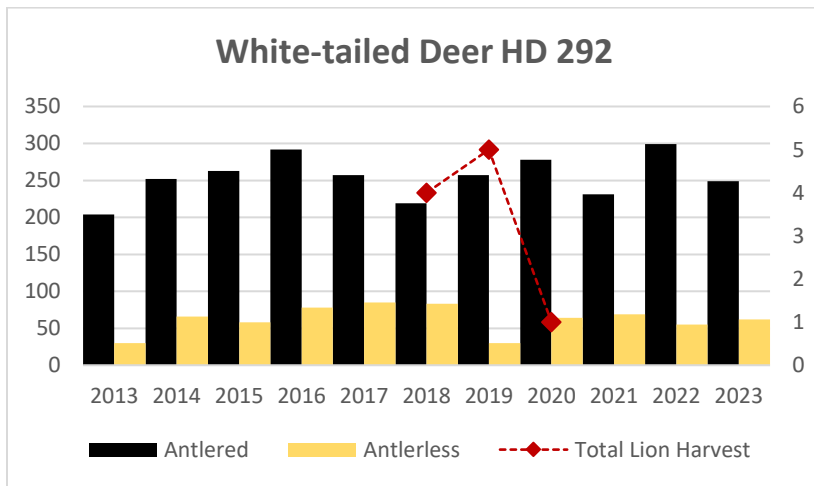

Elk Counts

Deer Harvest

Deer Harvest

Deer Harvest

Deer Harvest

Deer Harvest

MOUNTAIN LION LMU 290

DEER AND ELK HDs 290*, 291, 292, 298*

*Elk Counts for HD 290 and HD 298 combined in this report.

Elk Counts

Deer Harvest

Deer Harvest

Deer Harvest

Deer Harvest

MOUNTAIN LION LMU 318

DEER AND ELK HDs 318, 335

Population Estimates

Deer Harvest

Deer Harvest

MOUNTAIN LION LMU 339

DEER AND ELK HDs 339, 343, 388*

*Elk Counts for HD 388 not included in this report because elk not formally surveyed (Helena Valley).

Elk Counts