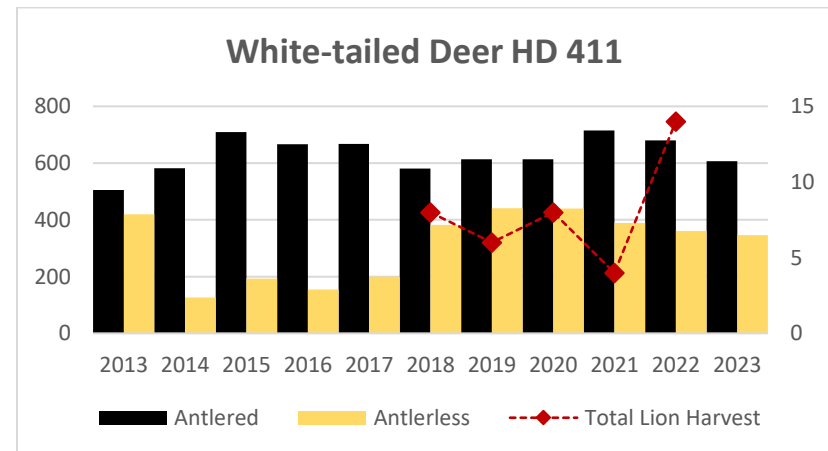

Deer Harvest