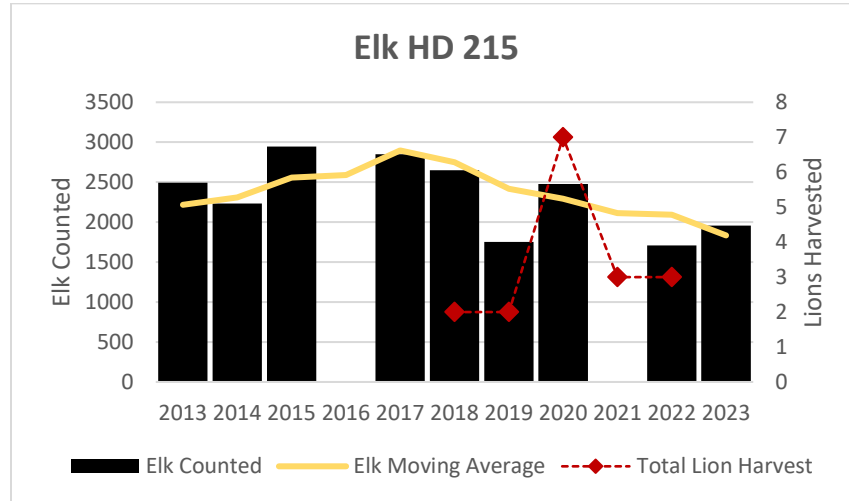

Elk Counts

Deer Harvest

Deer Harvest

Deer Harvest

MOUNTAIN LION LMU 214

DEER AND ELK HD 214

HD 214 had a boundary change in 2020.

Elk Counts

Deer Harvest

MOUNTAIN LION LMU 215

DEER AND ELK HD 215

Elk Counts

Deer Harvest

MOUNTAIN LION LMU 240

DEER AND ELK HDs 201*, 202*, 240*

* HD 201, HD 202, and HD 240 had boundary changes in 2022.