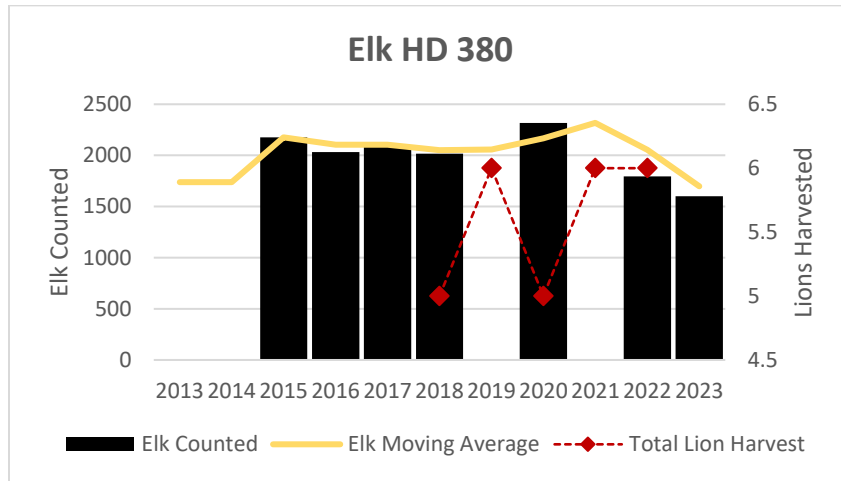

Deer Harvest

Deer Harvest

Deer Harvest

MOUNTAIN LION LMU 350

DEER AND ELK HDs 350, 370

Elk Counts

Deer Harvest

Deer Harvest

MOUNTAIN LION LMU 380

DEER AND ELK HD 380*

*HD 380 had a boundary change in 2022.

Elk Counts

Deer Harvest

MOUNTAIN LION LMU 391

DEER AND ELK HD 391, 392

Population Estimates