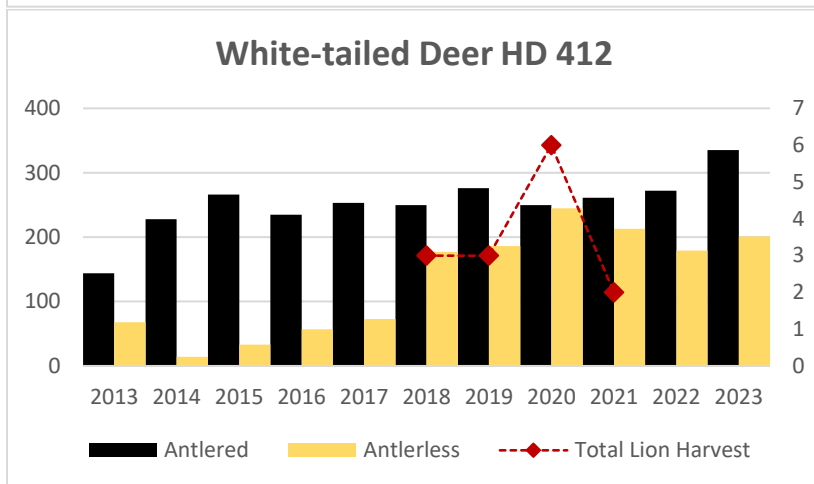

Deer Harvest