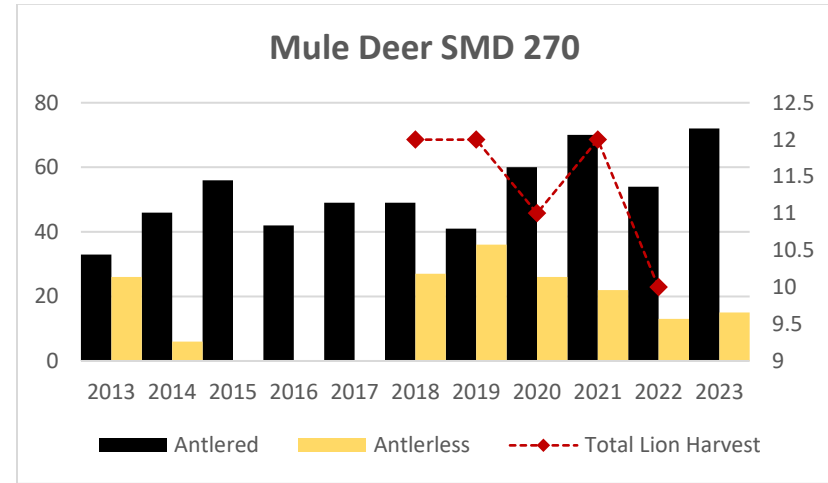

Elk Counts

Elk Counts

Deer Harvest

Deer Harvest

Deer Harvest

MOUNTAIN LION LMU 250

DEER AND ELK HD 250

Elk Counts

Deer Harvest

MOUNTAIN LION LMU 270

DEER AND ELK HD 270

Elk Counts

Deer Harvest

MOUNTAIN LION LMU 280

DEER AND ELK HDs 280*, 281, 284*, 293, 298*

*Elk Counts for HD 280 and HD 298 not included in this report. No pop surveys conducted for HD 280. HD 284 and 293 are part of Granite Butte EMU. HDs 290 (not part of LMU 280) and 298 include Garnet EMU.

Elk Counts

Deer Harvest

Deer Harvest

Deer Harvest

Deer Harvest

Deer Harvest

MOUNTAIN LION LMU 290

DEER AND ELK HDs 290*, 291, 292, 298*