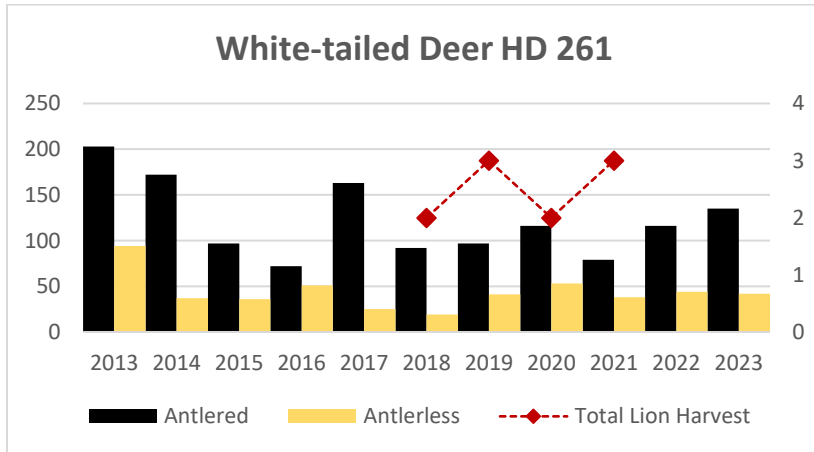

MOUNTAIN LION LMU 204

DEER AND ELK HDs 204*, 260, 261*, 262*

*Elk Counts also include Skalkaho-Willow, Willow-8 Mile, and 8 Mile-North for HD's 204, 261, and 262 (North Sapphire EMU).

Elk Counts

Deer Harvest

Deer Harvest

Deer Harvest

Deer Harvest

MOUNTAIN LION LMU 210

DEER AND ELK HD 210*

*Elk Counts for HD 210 include HD 210 North as part of LMU 210.

Elk Counts

Deer Harvest