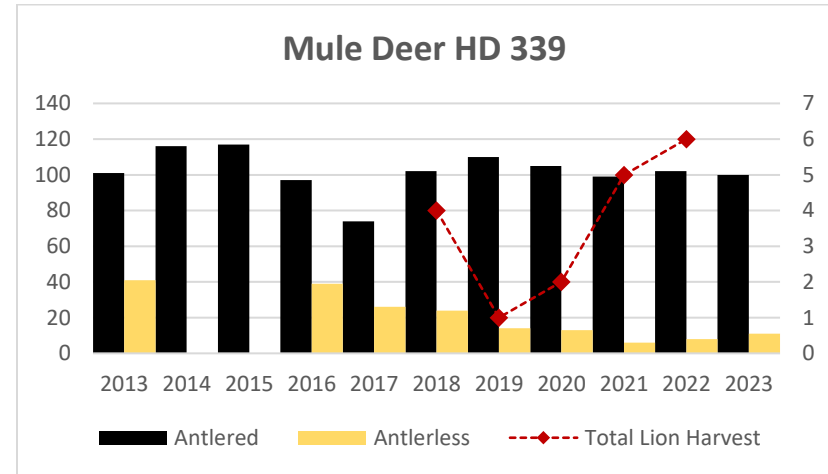

*Elk Counts for HD 290 and HD 298 combined in this report.

Elk Counts

Deer Harvest

Deer Harvest

Deer Harvest

Deer Harvest

MOUNTAIN LION LMU 318

DEER AND ELK HDs 318, 335

Population Estimates

Deer Harvest

Deer Harvest

MOUNTAIN LION LMU 339

DEER AND ELK HDs 339, 343, 388*

*Elk Counts for HD 388 not included in this report because elk not formally surveyed (Helena Valley).

Elk Counts

Deer Harvest

Deer Harvest

Deer Harvest

MOUNTAIN LION LMU 350

DEER AND ELK HDs 350, 370

Elk Counts

Deer Harvest

Deer Harvest