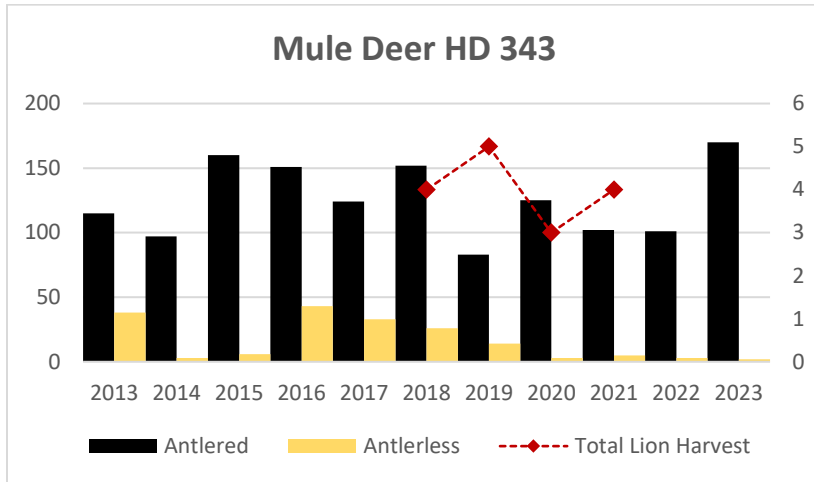

*Elk Counts for HD 290 and HD 298 combined in this report.

Elk Counts

Deer Harvest

Deer Harvest

Deer Harvest

Deer Harvest

MOUNTAIN LION LMU 318

DEER AND ELK HDs 318, 335

Population Estimates

Deer Harvest

Deer Harvest

MOUNTAIN LION LMU 339

DEER AND ELK HDs 339, 343, 388*

*Elk Counts for HD 388 not included in this report because elk not formally surveyed (Helena Valley).

Elk Counts

Deer Harvest

Deer Harvest

Deer Harvest

MOUNTAIN LION LMU 350

DEER AND ELK HDs 350, 370

Elk Counts

Deer Harvest

Deer Harvest