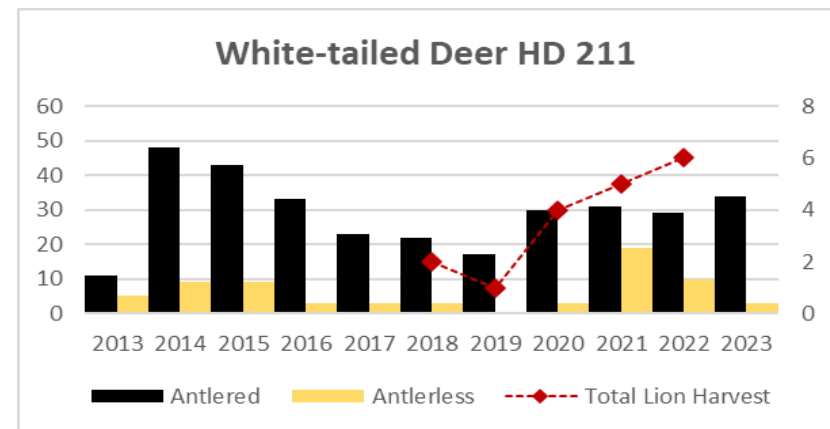

Deer Harvest