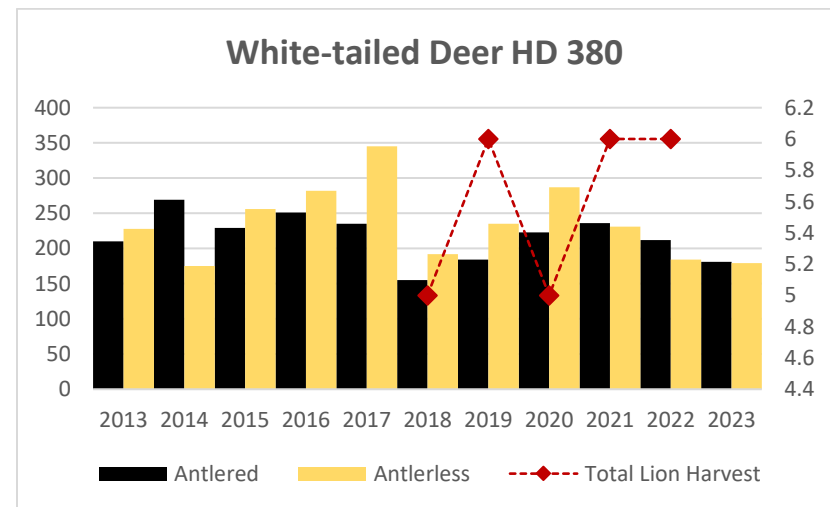

Deer Harvest

Deer Harvest

Deer Harvest

MOUNTAIN LION LMU 350

DEER AND ELK HDs 350, 370

Elk Counts

Deer Harvest

Deer Harvest

MOUNTAIN LION LMU 380

DEER AND ELK HD 380*

*HD 380 had a boundary change in 2022.

Elk Counts

Deer Harvest

MOUNTAIN LION LMU 391

DEER AND ELK HD 391, 392

Population Estimates