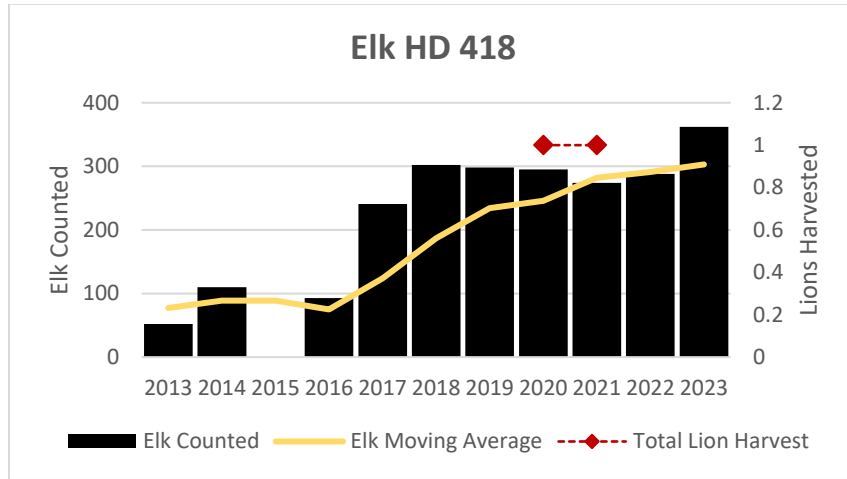

Deer Harvest

Deer Harvest

Deer Harvest

MOUNTAIN LION LMU 448

DEER AND ELK HDs 418, 420*, 448*

*Elk Counts for HD 420 and HD 448 combined in this report.

Elk Counts

Harvest