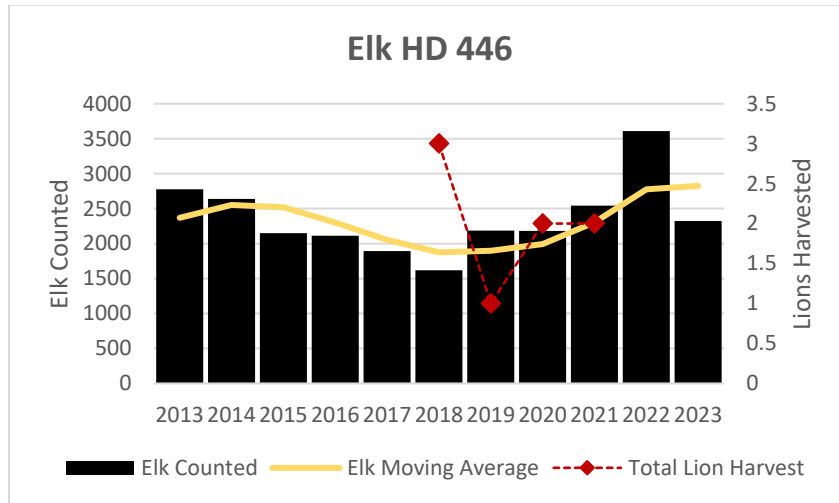

MOUNTAIN LION LMU 422

DEER AND ELK HDs 422**, 424*, 425*, 442*, 450*

*Elk Counts for HD 424, HD 425, and HD 442 combined for this report. HD 422, HD 442, HD 450 had boundary change in 2022.

Elk Counts

Deer Harvest

Deer Harvest

Deer Harvest

Deer Harvest

Deer Harvest

MOUNTAIN LION LMU 445

DEER AND ELK HDs 445*, 446, 455*

*Elk Counts for HD 445 and HD 455 combined in this report.

Elk Counts