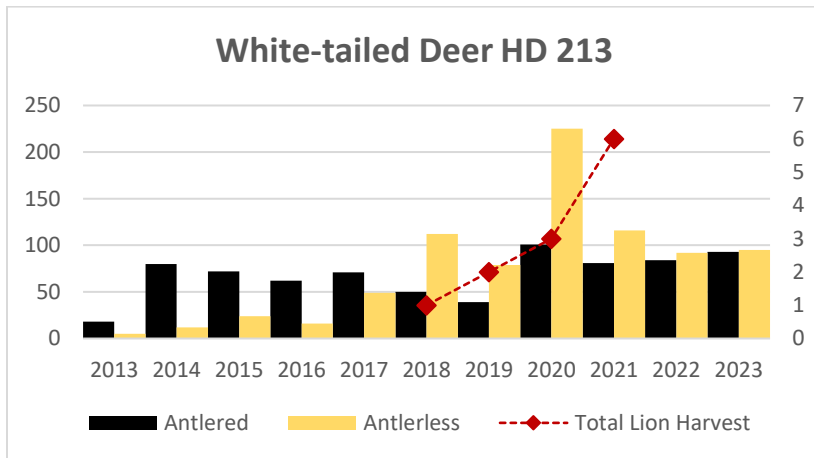

Elk Counts

Deer Harvest

Deer Harvest

Deer Harvest

MOUNTAIN LION LMU 214

DEER AND ELK HD 214

HD 214 had a boundary change in 2020.

Elk Counts

Deer Harvest

MOUNTAIN LION LMU 215

DEER AND ELK HD 215

Elk Counts

Deer Harvest

MOUNTAIN LION LMU 240

DEER AND ELK HDs 201*, 202*, 240*

* HD 201, HD 202, and HD 240 had boundary changes in 2022.