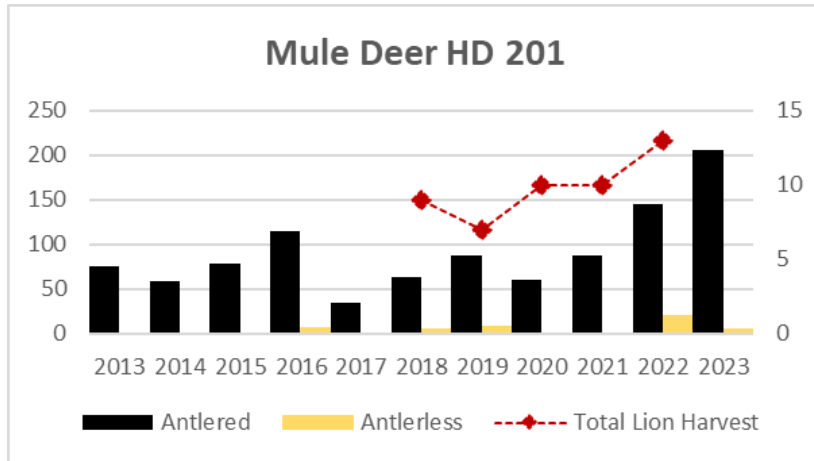

Elk Counts

Deer Harvest

Deer Harvest

Deer Harvest

MOUNTAIN LION LMU 214

DEER AND ELK HD 214

HD 214 had a boundary change in 2020.

Elk Counts

Deer Harvest

MOUNTAIN LION LMU 215

DEER AND ELK HD 215

Elk Counts

Deer Harvest

MOUNTAIN LION LMU 240

DEER AND ELK HDs 201*, 202*, 240*

* HD 201, HD 202, and HD 240 had boundary changes in 2022.

Elk Counts

Elk Counts

Deer Harvest

Deer Harvest

Deer Harvest

MOUNTAIN LION LMU 250

DEER AND ELK HD 250

Elk Counts