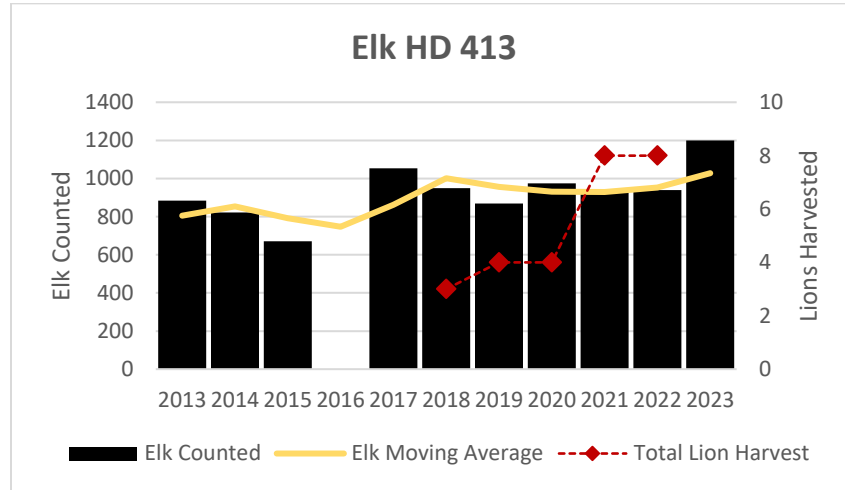

Deer Harvest

Deer Harvest

MOUNTAIN LION LMU 413

DEER AND ELK HD 413

Elk Counts

Deer Harvest

MOUNTAIN LION LMU 416

DEER AND ELK HDs 416, 451, 452