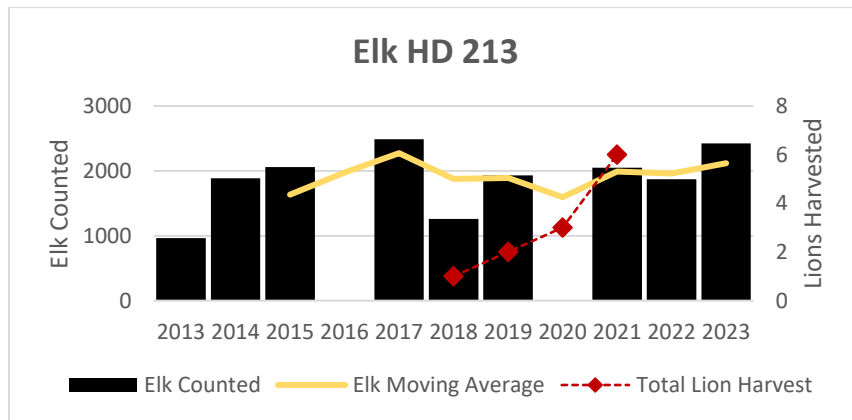

Elk Counts

Deer Harvest

Deer Harvest

MOUNTAIN LION LMU 213

DEER AND ELK HDs 212*, 213*, 217*

*Elk Counts for HD 212 not included in this report. HDs 212 part of Rock Creek and Flint Creek EMU with HDs 210, 211, and 216. HD 212, HD 213, and HD 217 had a boundary change in 2020.

Elk Counts

Deer Harvest

Deer Harvest

Deer Harvest

MOUNTAIN LION LMU 214

DEER AND ELK HD 214

HD 214 had a boundary change in 2020.

Elk Counts