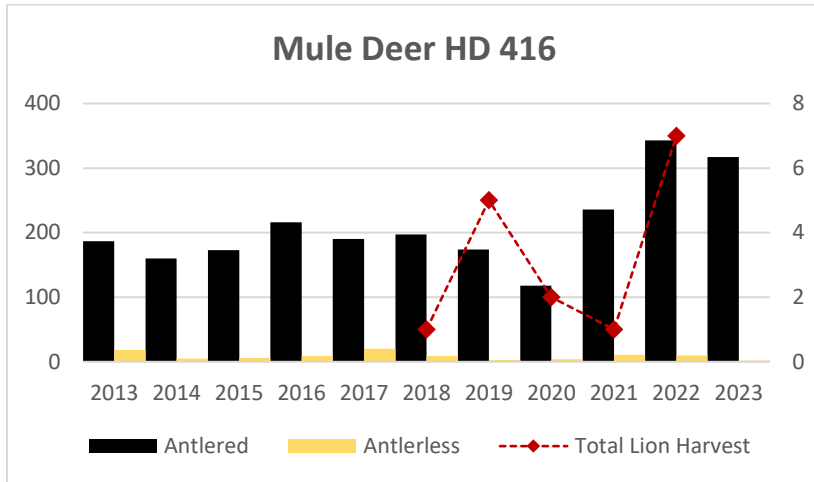

Deer Harvest

Deer Harvest

MOUNTAIN LION LMU 411

DEER AND ELK HDs 411*, 412

*Elk Counts for HD 411 not included in this report since part of Snowy Mountains EMU and includes combined data with HD 535.

Elk Counts

Deer Harvest

Deer Harvest

MOUNTAIN LION LMU 413

DEER AND ELK HD 413

Elk Counts

Deer Harvest

MOUNTAIN LION LMU 416

DEER AND ELK HDs 416, 451, 452

Elk Counts

Deer Harvest

Deer Harvest

Deer Harvest

MOUNTAIN LION LMU 421

DEER AND ELK HD 421

Elk Counts

Deer Harvest