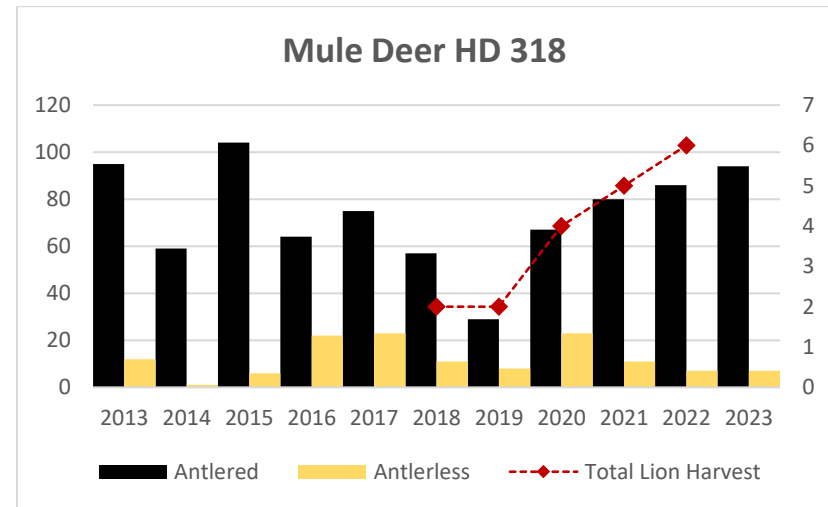

Elk Counts

Deer Harvest

Deer Harvest

Deer Harvest

Deer Harvest

Deer Harvest

MOUNTAIN LION LMU 290

DEER AND ELK HDs 290*, 291, 292, 298*

*Elk Counts for HD 290 and HD 298 combined in this report.

Elk Counts

Deer Harvest

Deer Harvest

Deer Harvest

Deer Harvest

MOUNTAIN LION LMU 318

DEER AND ELK HDs 318, 335

Population Estimates

Deer Harvest

Deer Harvest

MOUNTAIN LION LMU 339

DEER AND ELK HDs 339, 343, 388*

*Elk Counts for HD 388 not included in this report because elk not formally surveyed (Helena Valley).

Elk Counts