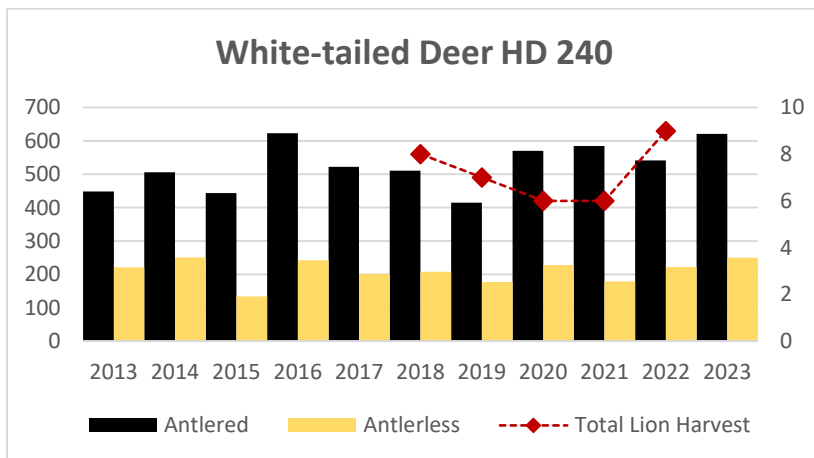

Deer Harvest

MOUNTAIN LION LMU 215

DEER AND ELK HD 215

Elk Counts

Deer Harvest

MOUNTAIN LION LMU 240

DEER AND ELK HDs 201*, 202*, 240*

* HD 201, HD 202, and HD 240 had boundary changes in 2022.

Elk Counts

Elk Counts

Deer Harvest

Deer Harvest

Deer Harvest

MOUNTAIN LION LMU 250

DEER AND ELK HD 250

Elk Counts