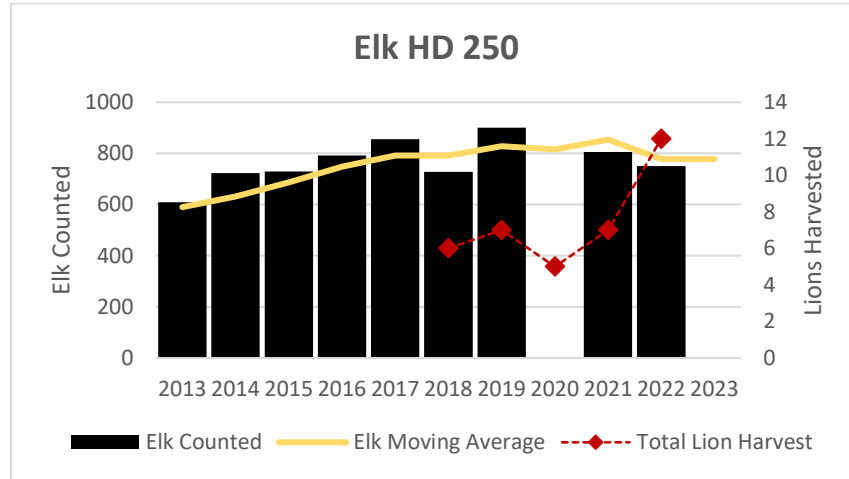

Deer Harvest

MOUNTAIN LION LMU 215

DEER AND ELK HD 215

Elk Counts

Deer Harvest

MOUNTAIN LION LMU 240

DEER AND ELK HDs 201*, 202*, 240*

* HD 201, HD 202, and HD 240 had boundary changes in 2022.

Elk Counts

Elk Counts

Deer Harvest

Deer Harvest

Deer Harvest

MOUNTAIN LION LMU 250

DEER AND ELK HD 250

Elk Counts