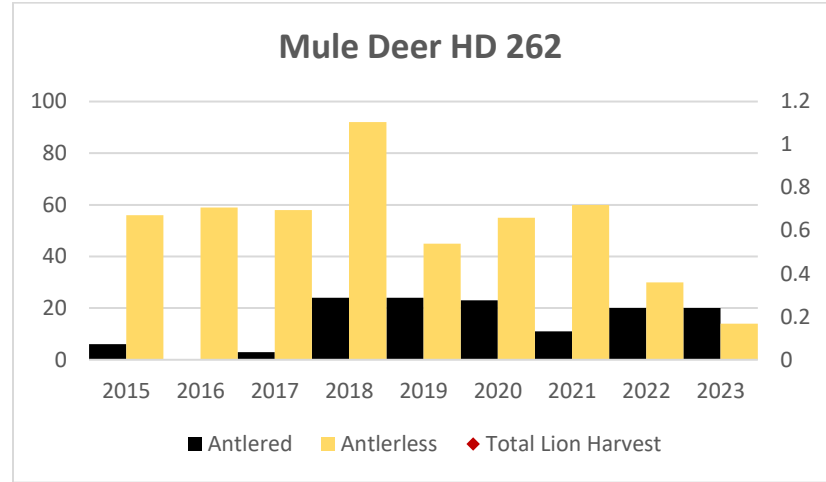

MOUNTAIN LION LMU 204

DEER AND ELK HDs 204*, 260, 261*, 262*

*Elk Counts also include Skalkaho-Willow, Willow-8 Mile, and 8 Mile-North for HD's 204, 261, and 262 (North Sapphire EMU).

Elk Counts

Deer Harvest

Deer Harvest

Deer Harvest

Deer Harvest

MOUNTAIN LION LMU 210

DEER AND ELK HD 210*

*Elk Counts for HD 210 include HD 210 North as part of LMU 210.

Elk Counts

Deer Harvest