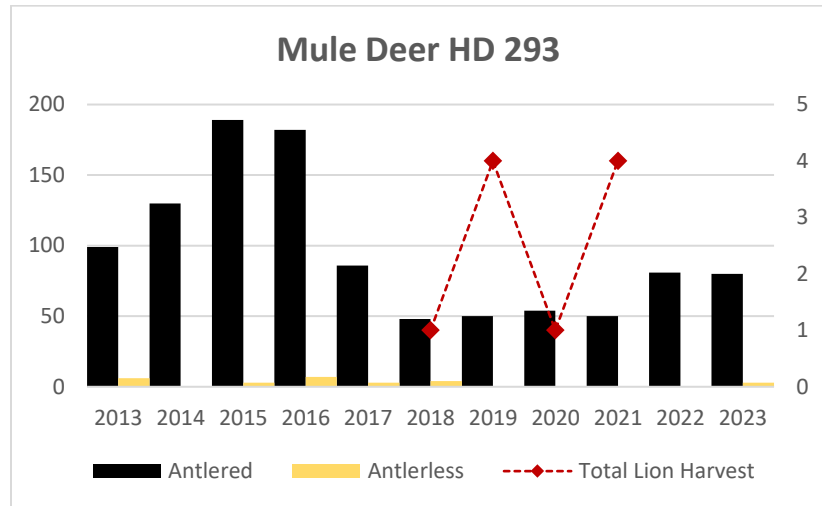

Elk Counts

Deer Harvest

Deer Harvest

Deer Harvest

Deer Harvest

Deer Harvest

MOUNTAIN LION LMU 290

DEER AND ELK HDs 290*, 291, 292, 298*

*Elk Counts for HD 290 and HD 298 combined in this report.

Elk Counts

Deer Harvest

Deer Harvest

Deer Harvest

Deer Harvest

MOUNTAIN LION LMU 318

DEER AND ELK HDs 318, 335