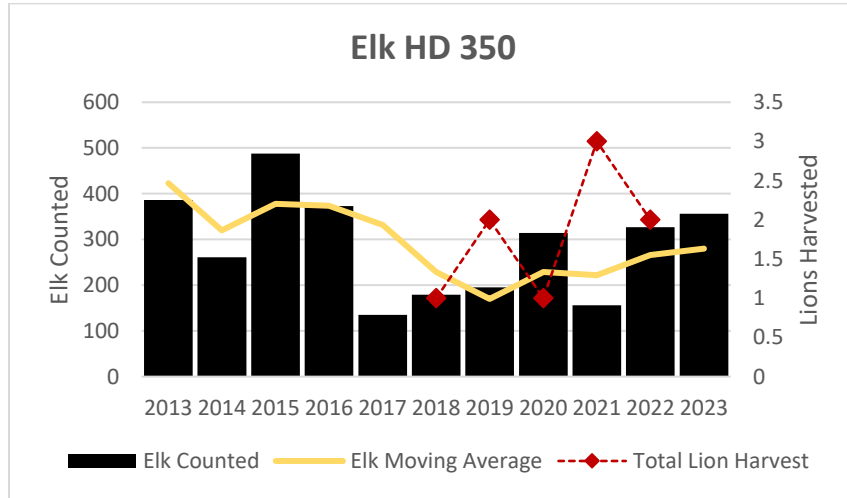

Deer Harvest

Deer Harvest

Deer Harvest

MOUNTAIN LION LMU 350

DEER AND ELK HDs 350, 370

Elk Counts

Deer Harvest

Deer Harvest

MOUNTAIN LION LMU 380

DEER AND ELK HD 380*

*HD 380 had a boundary change in 2022.

Elk Counts

Deer Harvest

MOUNTAIN LION LMU 391

DEER AND ELK HD 391, 392

Population Estimates