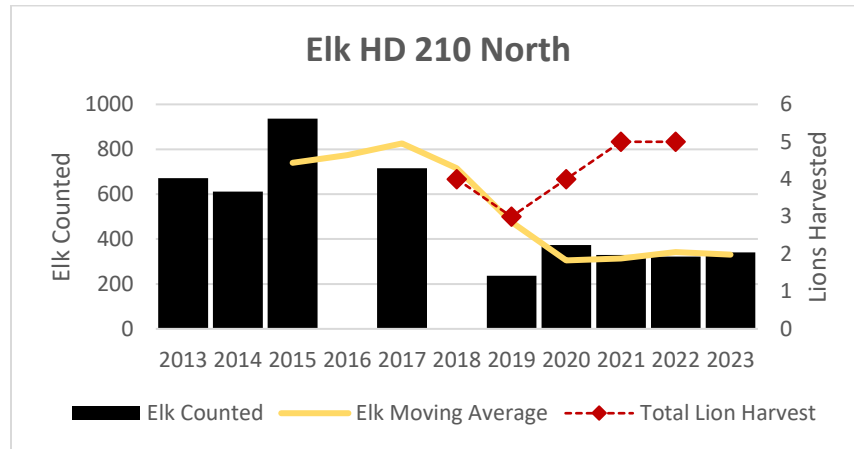

Deer Harvest

Deer Harvest

Deer Harvest

MOUNTAIN LION LMU 210

DEER AND ELK HD 210*

*Elk Counts for HD 210 include HD 210 North as part of LMU 210.

Elk Counts

Deer Harvest

MOUNTAIN LION LMU 211

DEER AND ELK HDs 211*, 216

*Elk Counts for HD 211 not included in this report. HD 211 part of Rock Creek and Flint Creek EMU with HDs 210, 212, and 216. HD 211 had a boundary change in 2020.