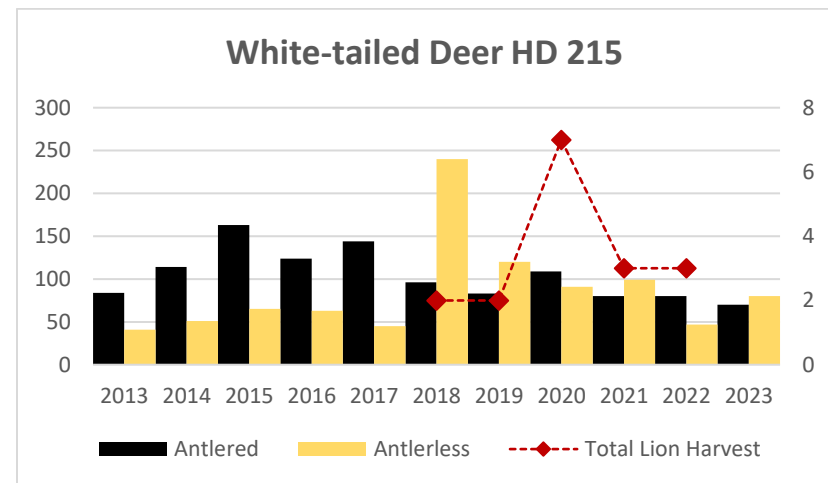

Elk Counts

Deer Harvest

Deer Harvest

Deer Harvest

MOUNTAIN LION LMU 214

DEER AND ELK HD 214

HD 214 had a boundary change in 2020.

Elk Counts

Deer Harvest

MOUNTAIN LION LMU 215

DEER AND ELK HD 215

Elk Counts

Deer Harvest

MOUNTAIN LION LMU 240

DEER AND ELK HDs 201*, 202*, 240*

* HD 201, HD 202, and HD 240 had boundary changes in 2022.

Elk Counts

Elk Counts

Deer Harvest

Deer Harvest

Deer Harvest

MOUNTAIN LION LMU 250

DEER AND ELK HD 250

Elk Counts