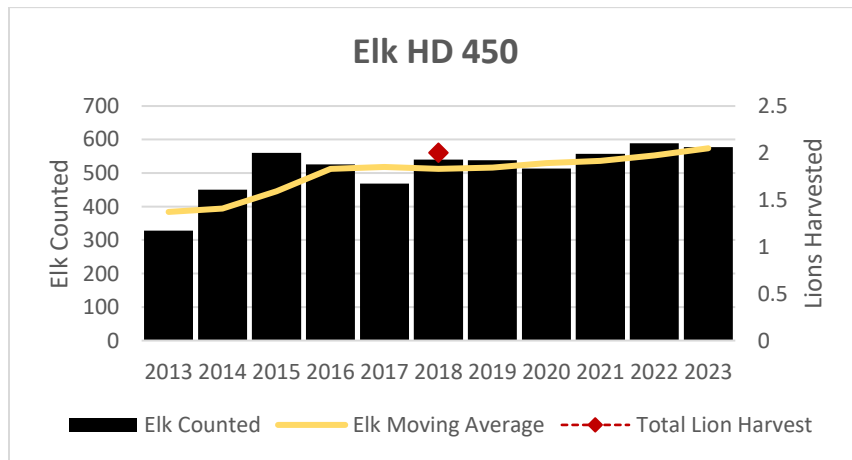

MOUNTAIN LION LMU 422

DEER AND ELK HDs 422**, 424*, 425*, 442*, 450*

*Elk Counts for HD 424, HD 425, and HD 442 combined for this report. HD 422, HD 442, HD 450 had boundary change in 2022.

Elk Counts