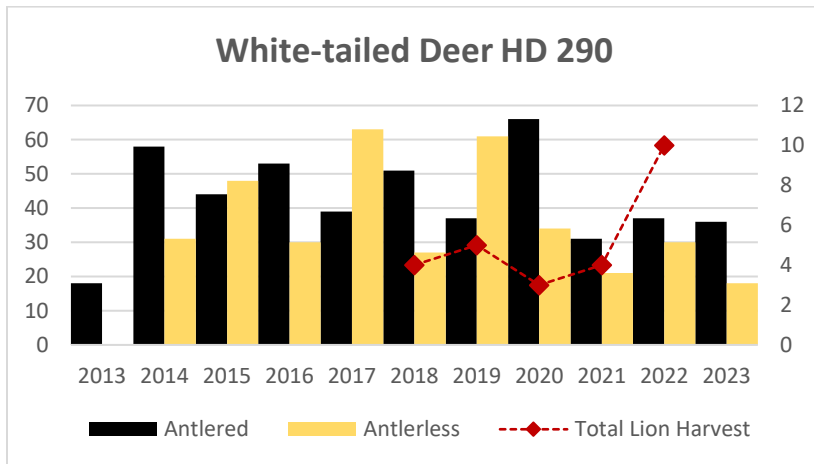

Elk Counts

Deer Harvest

Deer Harvest

Deer Harvest

Deer Harvest

Deer Harvest

MOUNTAIN LION LMU 290

DEER AND ELK HDs 290*, 291, 292, 298*

*Elk Counts for HD 290 and HD 298 combined in this report.

Elk Counts

Deer Harvest

Deer Harvest

Deer Harvest

Deer Harvest

MOUNTAIN LION LMU 318

DEER AND ELK HDs 318, 335

Population Estimates

Deer Harvest

Deer Harvest

MOUNTAIN LION LMU 339

DEER AND ELK HDs 339, 343, 388*

*Elk Counts for HD 388 not included in this report because elk not formally surveyed (Helena Valley).

Elk Counts