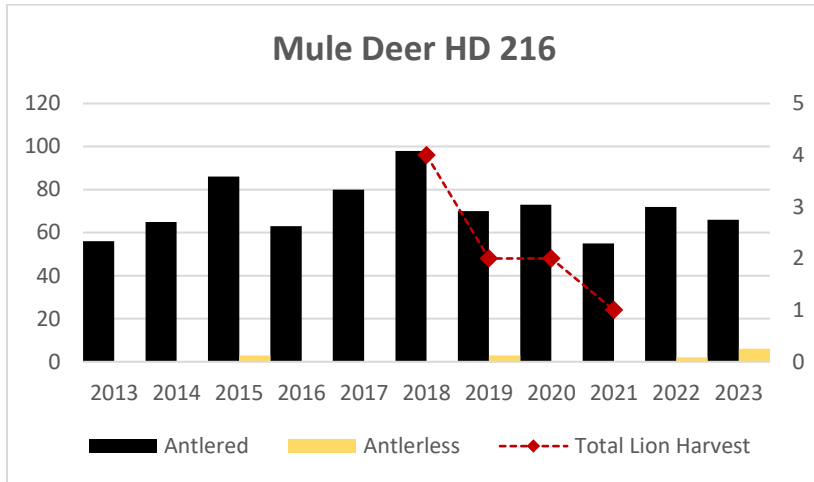

Deer Harvest