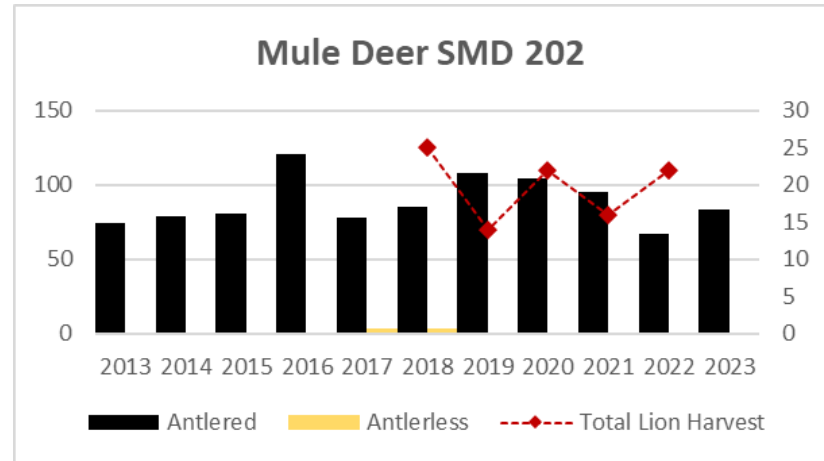

Deer Harvest

MOUNTAIN LION LMU 215

DEER AND ELK HD 215

Elk Counts

Deer Harvest

MOUNTAIN LION LMU 240

DEER AND ELK HDs 201*, 202*, 240*

* HD 201, HD 202, and HD 240 had boundary changes in 2022.

Elk Counts

Elk Counts

Deer Harvest

Deer Harvest

Deer Harvest

MOUNTAIN LION LMU 250

DEER AND ELK HD 250

Elk Counts