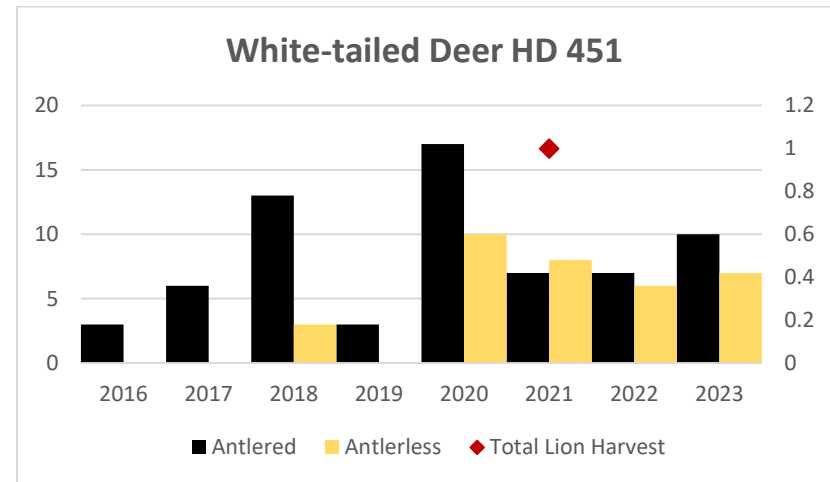

Deer Harvest

Deer Harvest

MOUNTAIN LION LMU 411

DEER AND ELK HDs 411*, 412

*Elk Counts for HD 411 not included in this report since part of Snowy Mountains EMU and includes combined data with HD 535.

Elk Counts

Deer Harvest

Deer Harvest

MOUNTAIN LION LMU 413

DEER AND ELK HD 413

Elk Counts

Deer Harvest

MOUNTAIN LION LMU 416

DEER AND ELK HDs 416, 451, 452

Elk Counts

Deer Harvest

Deer Harvest

Deer Harvest

MOUNTAIN LION LMU 421

DEER AND ELK HD 421

Elk Counts

Deer Harvest