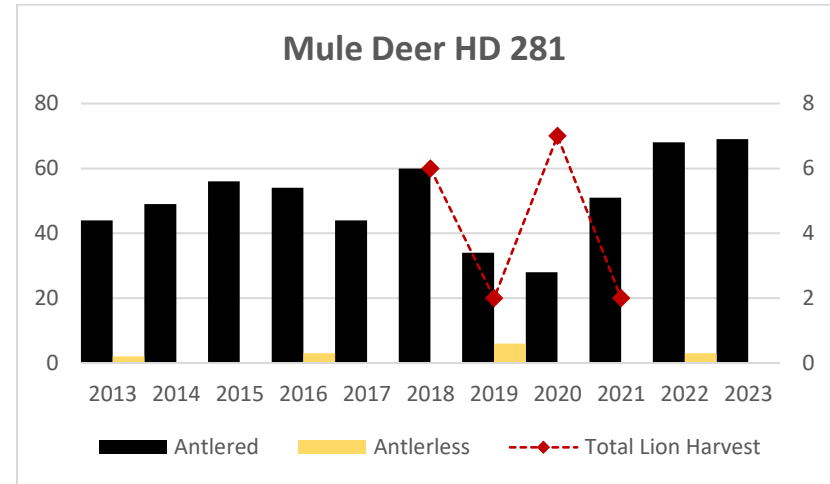

Elk Counts

Elk Counts

Deer Harvest

Deer Harvest

Deer Harvest

MOUNTAIN LION LMU 250

DEER AND ELK HD 250

Elk Counts

Deer Harvest

MOUNTAIN LION LMU 270

DEER AND ELK HD 270

Elk Counts

Deer Harvest

MOUNTAIN LION LMU 280

DEER AND ELK HDs 280*, 281, 284*, 293, 298*

*Elk Counts for HD 280 and HD 298 not included in this report. No pop surveys conducted for HD 280. HD 284 and 293 are part of Granite Butte EMU. HDs 290 (not part of LMU 280) and 298 include Garnet EMU.

Elk Counts

Deer Harvest

Deer Harvest

Deer Harvest

Deer Harvest

Deer Harvest

MOUNTAIN LION LMU 290

DEER AND ELK HDs 290*, 291, 292, 298*