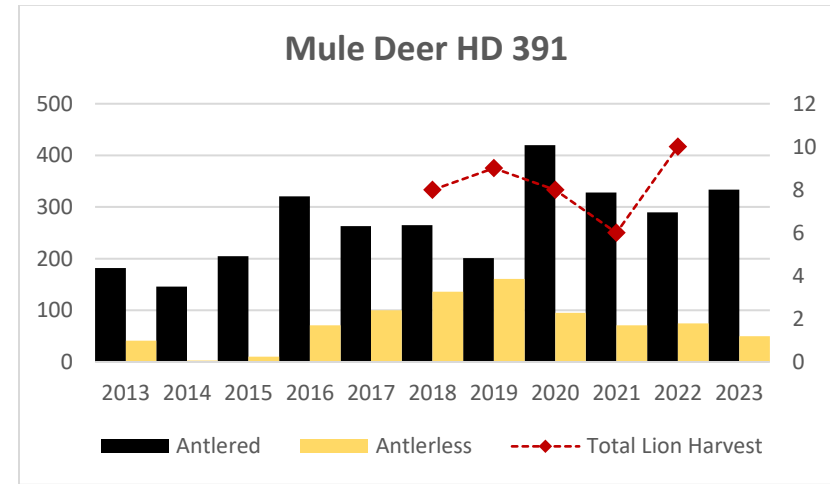

Deer Harvest