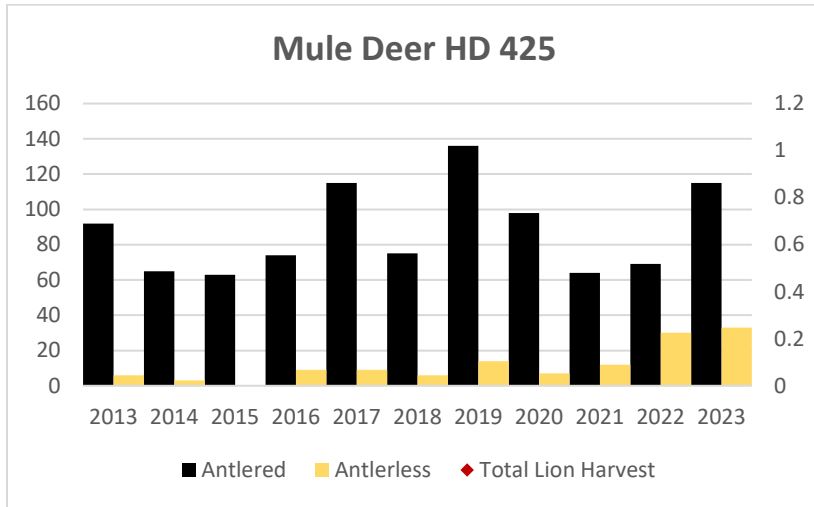

Deer Harvest