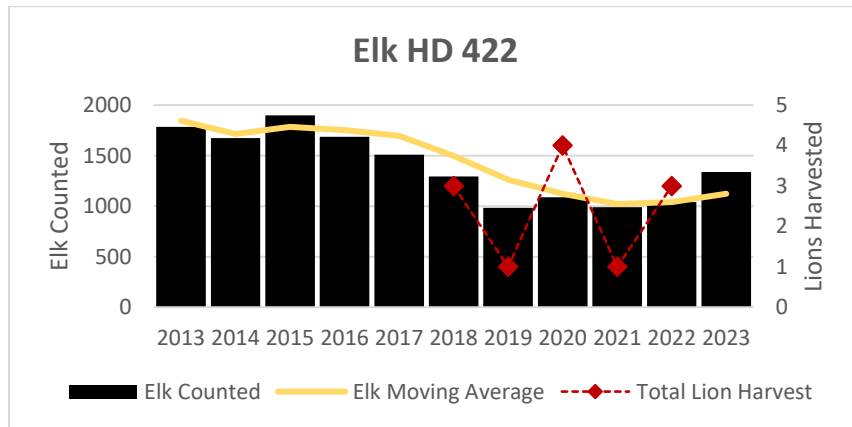

MOUNTAIN LION LMU 422

DEER AND ELK HDs 422**, 424*, 425*, 442*, 450*

*Elk Counts for HD 424, HD 425, and HD 442 combined for this report. HD 422, HD 442, HD 450 had boundary change in 2022.

Elk Counts