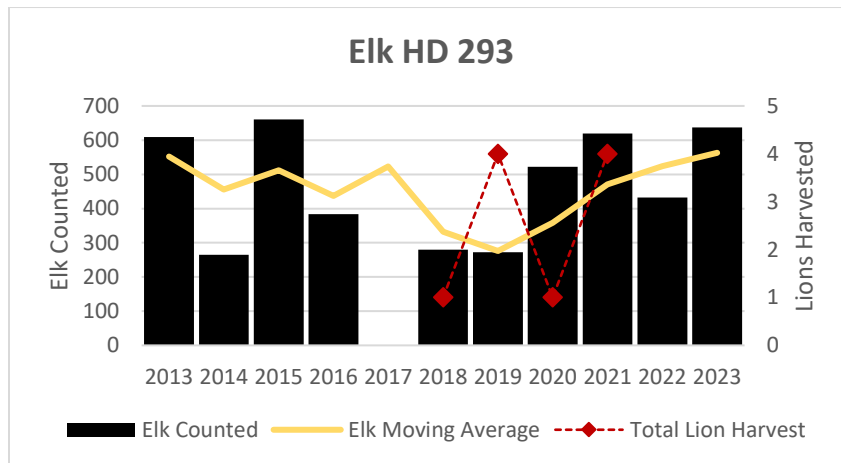

MOUNTAIN LION LMU 280

DEER AND ELK HDs 280*, 281, 284*, 293, 298*

*Elk Counts for HD 280 and HD 298 not included in this report. No pop surveys conducted for HD 280. HD 284 and 293 are part of Granite Butte EMU. HDs 290 (not part of LMU 280) and 298 include Garnet EMU.

Elk Counts