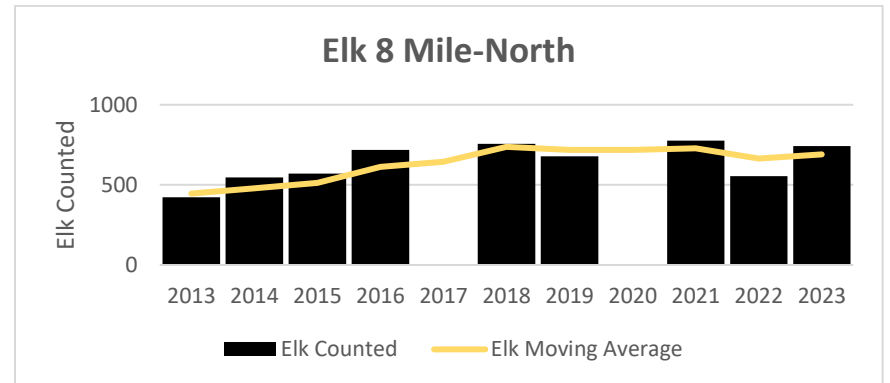

MOUNTAIN LION LMU 204

DEER AND ELK HDs 204*, 260, 261*, 262*

*Elk Counts also include Skalkaho-Willow, Willow-8 Mile, and 8 Mile-North for HD's 204, 261, and 262 (North Sapphire EMU).

Elk Counts

Deer Harvest

Deer Harvest

Deer Harvest

Deer Harvest

MOUNTAIN LION LMU 210

DEER AND ELK HD 210*

*Elk Counts for HD 210 include HD 210 North as part of LMU 210.

Elk Counts

Deer Harvest