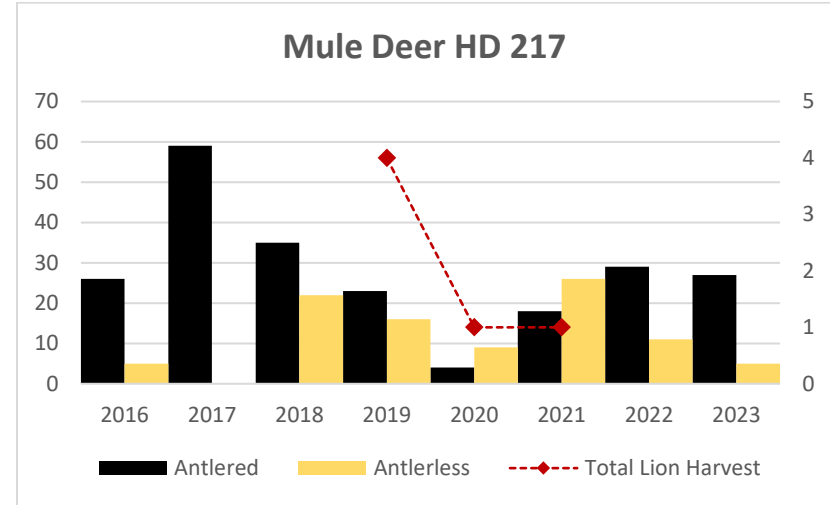

Elk Counts

Deer Harvest

Deer Harvest

MOUNTAIN LION LMU 213

DEER AND ELK HDs 212*, 213*, 217*

*Elk Counts for HD 212 not included in this report. HDs 212 part of Rock Creek and Flint Creek EMU with HDs 210, 211, and 216. HD 212, HD 213, and HD 217 had a boundary change in 2020.

Elk Counts

Deer Harvest

Deer Harvest

Deer Harvest

MOUNTAIN LION LMU 214

DEER AND ELK HD 214

HD 214 had a boundary change in 2020.

Elk Counts

Deer Harvest

MOUNTAIN LION LMU 215

DEER AND ELK HD 215

Elk Counts

Deer Harvest

MOUNTAIN LION LMU 240

DEER AND ELK HDs 201*, 202*, 240*

* HD 201, HD 202, and HD 240 had boundary changes in 2022.