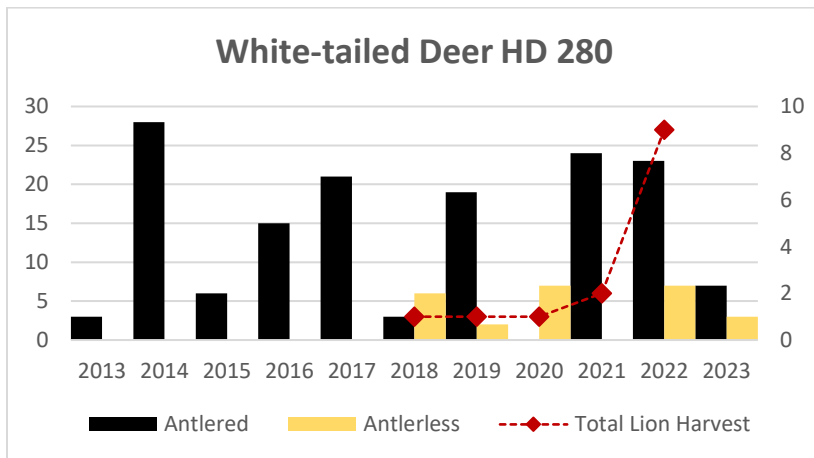

Elk Counts

Elk Counts

Deer Harvest

Deer Harvest

Deer Harvest

MOUNTAIN LION LMU 250

DEER AND ELK HD 250

Elk Counts

Deer Harvest

MOUNTAIN LION LMU 270

DEER AND ELK HD 270

Elk Counts

Deer Harvest

MOUNTAIN LION LMU 280

DEER AND ELK HDs 280*, 281, 284*, 293, 298*

*Elk Counts for HD 280 and HD 298 not included in this report. No pop surveys conducted for HD 280. HD 284 and 293 are part of Granite Butte EMU. HDs 290 (not part of LMU 280) and 298 include Garnet EMU.

Elk Counts

Deer Harvest

Deer Harvest

Deer Harvest

Deer Harvest

Deer Harvest

MOUNTAIN LION LMU 290

DEER AND ELK HDs 290*, 291, 292, 298*