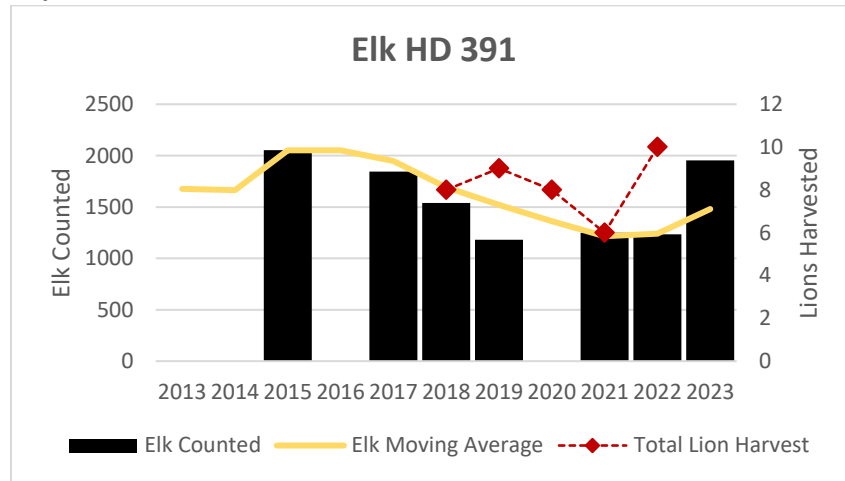

MOUNTAIN LION LMU 380

DEER AND ELK HD 380*

*HD 380 had a boundary change in 2022.

Elk Counts

Deer Harvest

MOUNTAIN LION LMU 391

DEER AND ELK HD 391, 392

Population Estimates