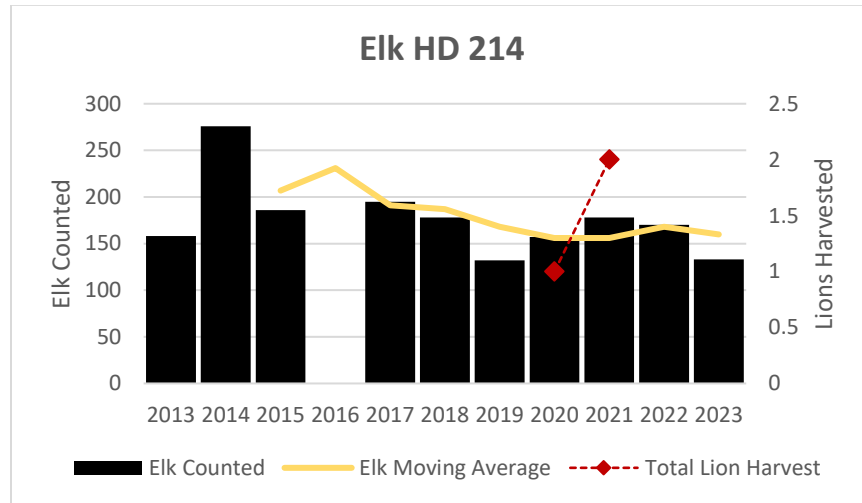

Elk Counts

Deer Harvest

Deer Harvest

Deer Harvest

MOUNTAIN LION LMU 214

DEER AND ELK HD 214

HD 214 had a boundary change in 2020.

Elk Counts

Deer Harvest

MOUNTAIN LION LMU 215

DEER AND ELK HD 215

Elk Counts

Deer Harvest

MOUNTAIN LION LMU 240

DEER AND ELK HDs 201*, 202*, 240*

* HD 201, HD 202, and HD 240 had boundary changes in 2022.