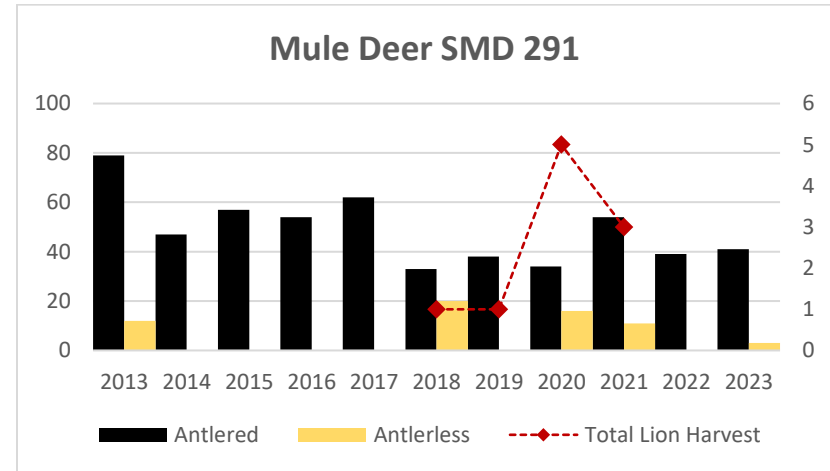

Elk Counts

Deer Harvest

Deer Harvest

Deer Harvest

Deer Harvest

Deer Harvest

MOUNTAIN LION LMU 290

DEER AND ELK HDs 290*, 291, 292, 298*

*Elk Counts for HD 290 and HD 298 combined in this report.

Elk Counts

Deer Harvest

Deer Harvest

Deer Harvest

Deer Harvest

MOUNTAIN LION LMU 318

DEER AND ELK HDs 318, 335

Population Estimates

Deer Harvest

Deer Harvest

MOUNTAIN LION LMU 339

DEER AND ELK HDs 339, 343, 388*

*Elk Counts for HD 388 not included in this report because elk not formally surveyed (Helena Valley).

Elk Counts