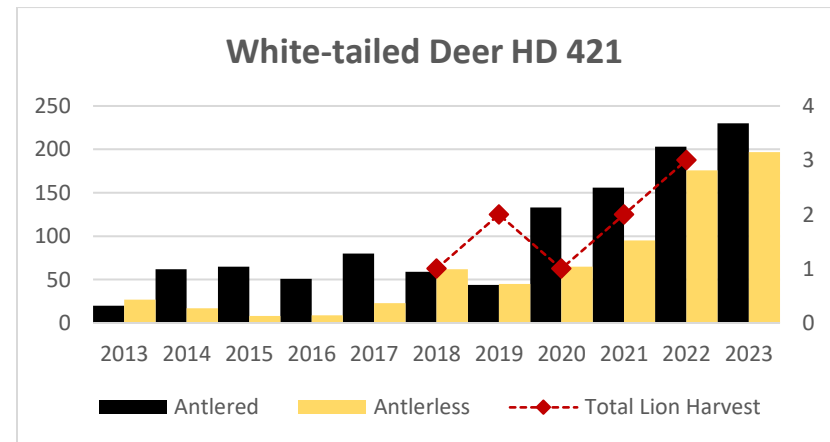

Elk Counts

Deer Harvest

Deer Harvest

Deer Harvest

MOUNTAIN LION LMU 421

DEER AND ELK HD 421

Elk Counts

Deer Harvest