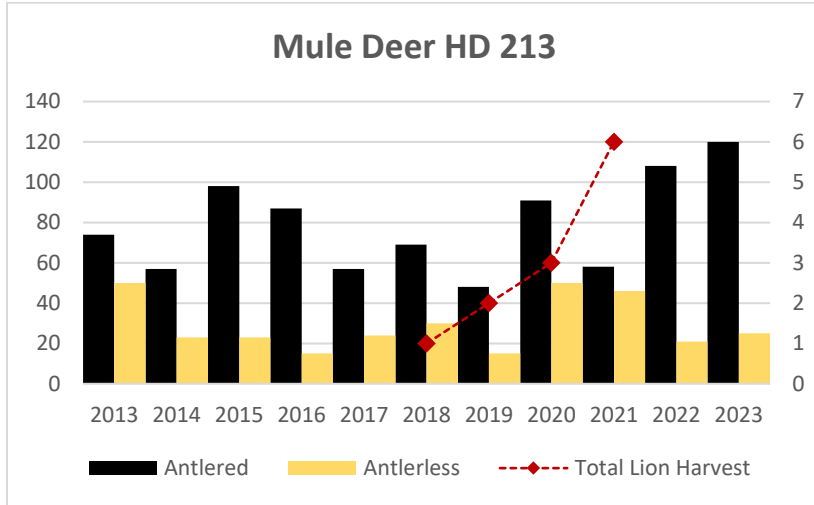

Deer Harvest

Deer Harvest

Deer Harvest

MOUNTAIN LION LMU 210

DEER AND ELK HD 210*

*Elk Counts for HD 210 include HD 210 North as part of LMU 210.

Elk Counts

Deer Harvest

Elk Counts

Deer Harvest

Deer Harvest

MOUNTAIN LION LMU 213

DEER AND ELK HDs 212*, 213*, 217*

*Elk Counts for HD 212 not included in this report. HDs 212 part of Rock Creek and Flint Creek EMU with HDs 210, 211, and 216. HD 212, HD 213, and HD 217 had a boundary change in 2020.

Elk Counts

Deer Harvest

Deer Harvest

Deer Harvest

MOUNTAIN LION LMU 214

DEER AND ELK HD 214

HD 214 had a boundary change in 2020.

Elk Counts