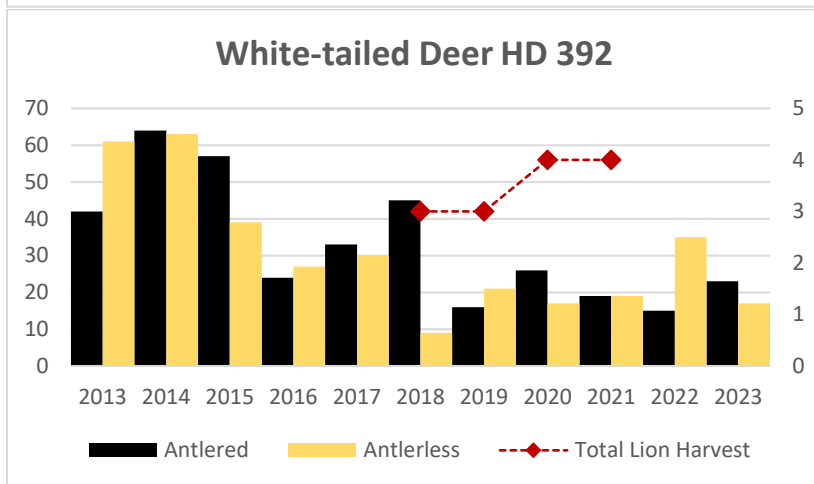

Deer Harvest