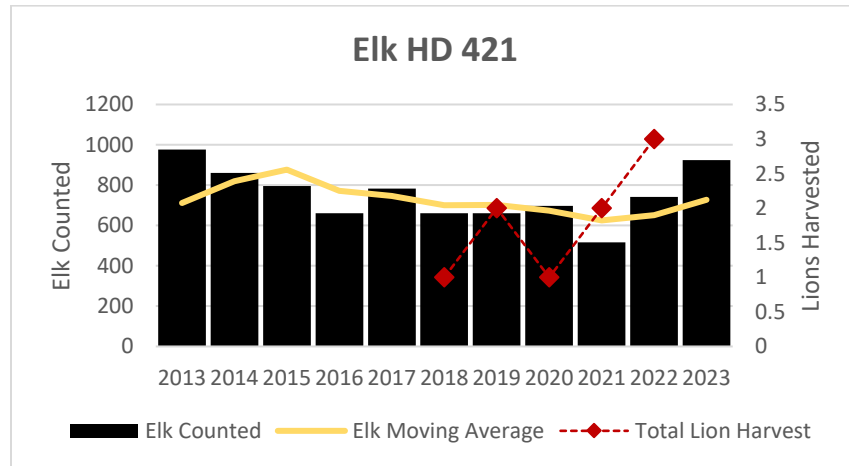

Elk Counts

Deer Harvest

Deer Harvest

Deer Harvest

MOUNTAIN LION LMU 421

DEER AND ELK HD 421

Elk Counts

Deer Harvest