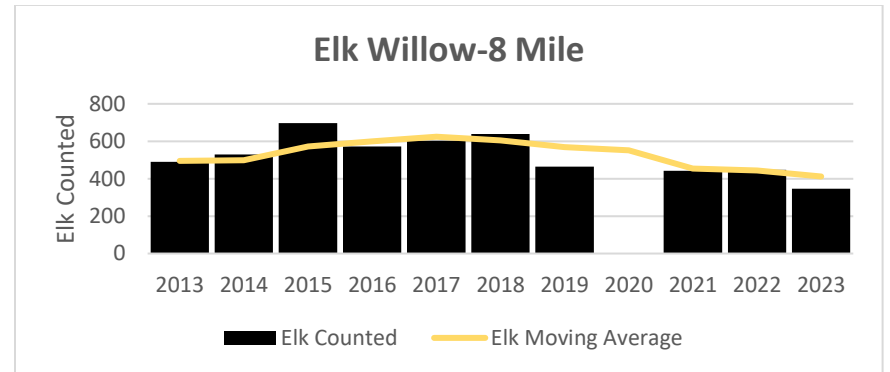

MOUNTAIN LION LMU 204

DEER AND ELK HDs 204*, 260, 261*, 262*

*Elk Counts also include Skalkaho-Willow, Willow-8 Mile, and 8 Mile-North for HD's 204, 261, and 262 (North Sapphire EMU).

Elk Counts

Deer Harvest

Deer Harvest

Deer Harvest

Deer Harvest

MOUNTAIN LION LMU 210

DEER AND ELK HD 210*

*Elk Counts for HD 210 include HD 210 North as part of LMU 210.

Elk Counts

Deer Harvest