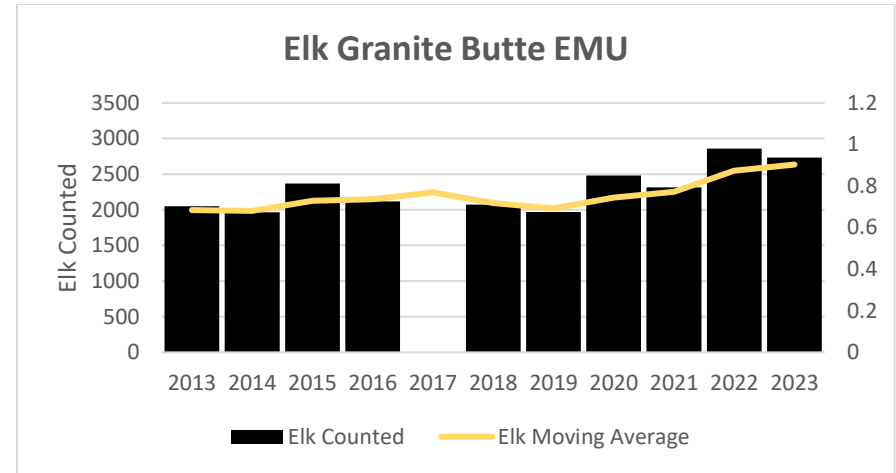

MOUNTAIN LION LMU 280

DEER AND ELK HDs 280*, 281, 284*, 293, 298*

*Elk Counts for HD 280 and HD 298 not included in this report. No pop surveys conducted for HD 280. HD 284 and 293 are part of Granite Butte EMU. HDs 290 (not part of LMU 280) and 298 include Garnet EMU.

Elk Counts