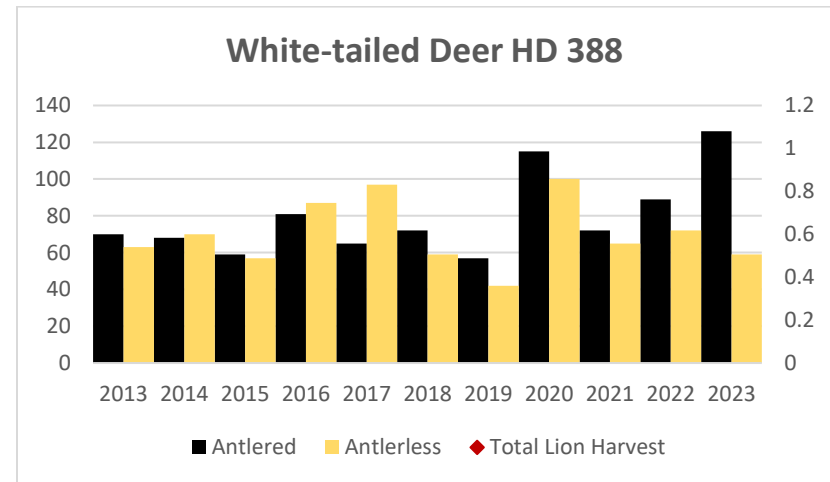

*Elk Counts for HD 290 and HD 298 combined in this report.

Elk Counts

Deer Harvest

Deer Harvest

Deer Harvest

Deer Harvest

MOUNTAIN LION LMU 318

DEER AND ELK HDs 318, 335

Population Estimates

Deer Harvest

Deer Harvest

MOUNTAIN LION LMU 339

DEER AND ELK HDs 339, 343, 388*

*Elk Counts for HD 388 not included in this report because elk not formally surveyed (Helena Valley).

Elk Counts

Deer Harvest

Deer Harvest

Deer Harvest

MOUNTAIN LION LMU 350

DEER AND ELK HDs 350, 370

Elk Counts

Deer Harvest

Deer Harvest