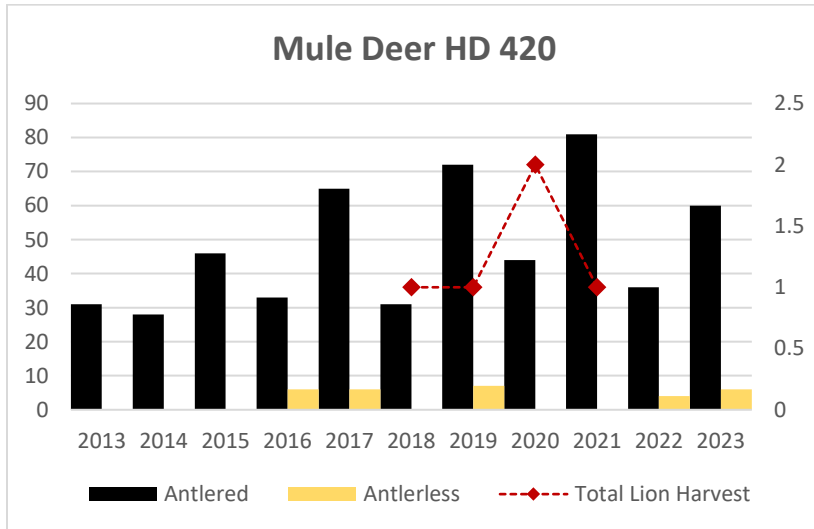

Deer Harvest

Deer Harvest

Deer Harvest

MOUNTAIN LION LMU 448

DEER AND ELK HDs 418, 420*, 448*

*Elk Counts for HD 420 and HD 448 combined in this report.

Elk Counts

Harvest

Deer Harvest

Deer Harvest