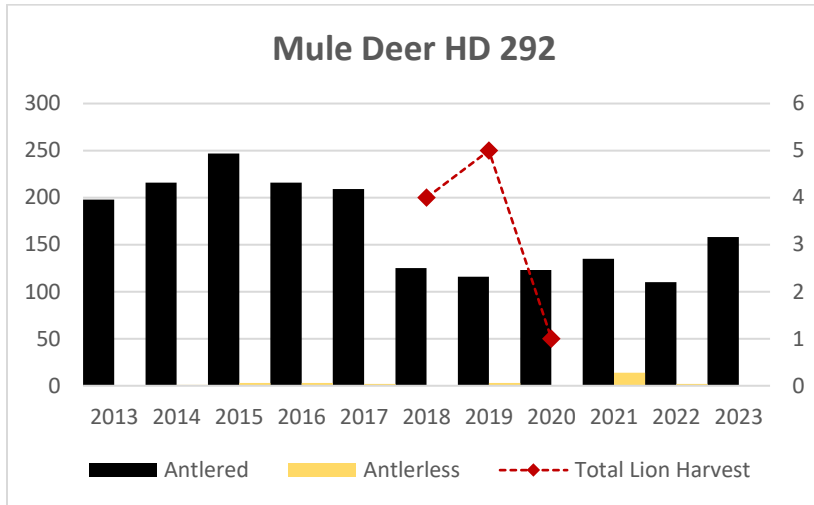

Elk Counts

Deer Harvest

Deer Harvest

Deer Harvest

Deer Harvest

Deer Harvest

MOUNTAIN LION LMU 290

DEER AND ELK HDs 290*, 291, 292, 298*

*Elk Counts for HD 290 and HD 298 combined in this report.

Elk Counts

Deer Harvest

Deer Harvest

Deer Harvest

Deer Harvest

MOUNTAIN LION LMU 318

DEER AND ELK HDs 318, 335

Population Estimates

Deer Harvest

Deer Harvest

MOUNTAIN LION LMU 339

DEER AND ELK HDs 339, 343, 388*

*Elk Counts for HD 388 not included in this report because elk not formally surveyed (Helena Valley).

Elk Counts