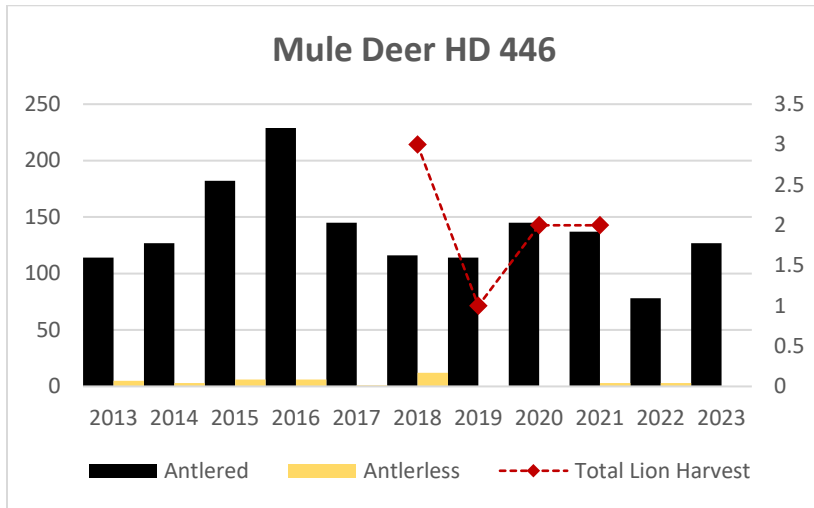

Deer Harvest