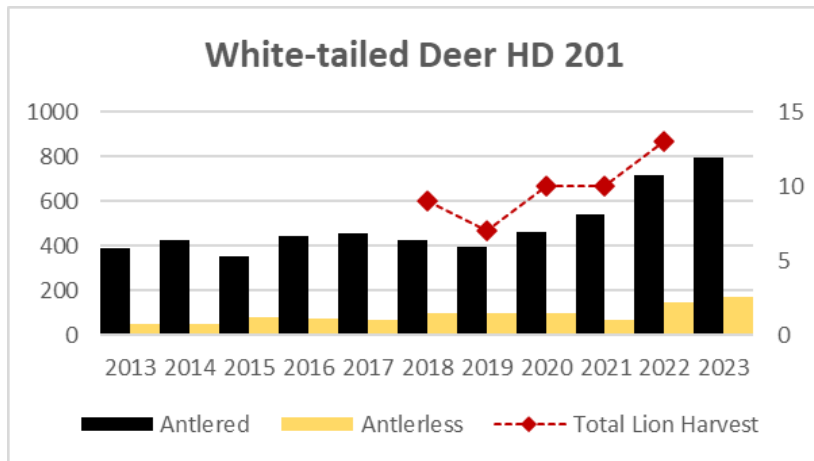

Deer Harvest

MOUNTAIN LION LMU 215

DEER AND ELK HD 215

Elk Counts

Deer Harvest

MOUNTAIN LION LMU 240

DEER AND ELK HDs 201*, 202*, 240*

* HD 201, HD 202, and HD 240 had boundary changes in 2022.

Elk Counts

Elk Counts

Deer Harvest

Deer Harvest

Deer Harvest

MOUNTAIN LION LMU 250

DEER AND ELK HD 250

Elk Counts