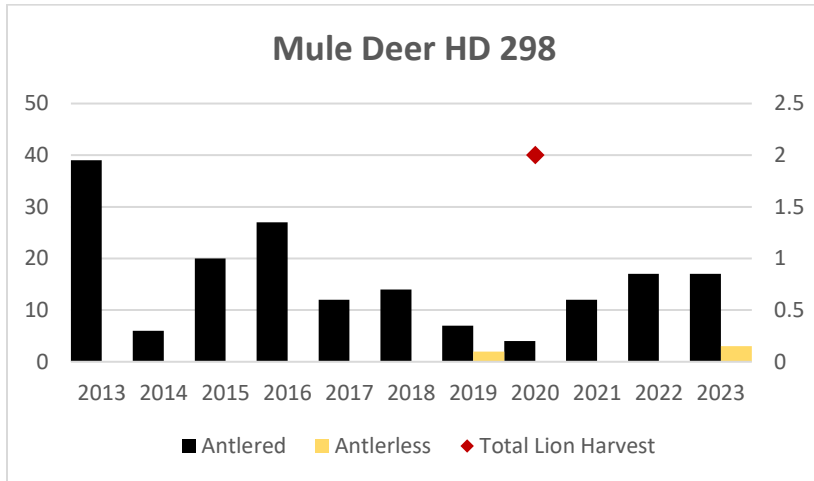

Elk Counts

Deer Harvest

Deer Harvest

Deer Harvest

Deer Harvest

Deer Harvest

MOUNTAIN LION LMU 290

DEER AND ELK HDs 290*, 291, 292, 298*

*Elk Counts for HD 290 and HD 298 combined in this report.

Elk Counts

Deer Harvest

Deer Harvest

Deer Harvest

Deer Harvest

MOUNTAIN LION LMU 318

DEER AND ELK HDs 318, 335