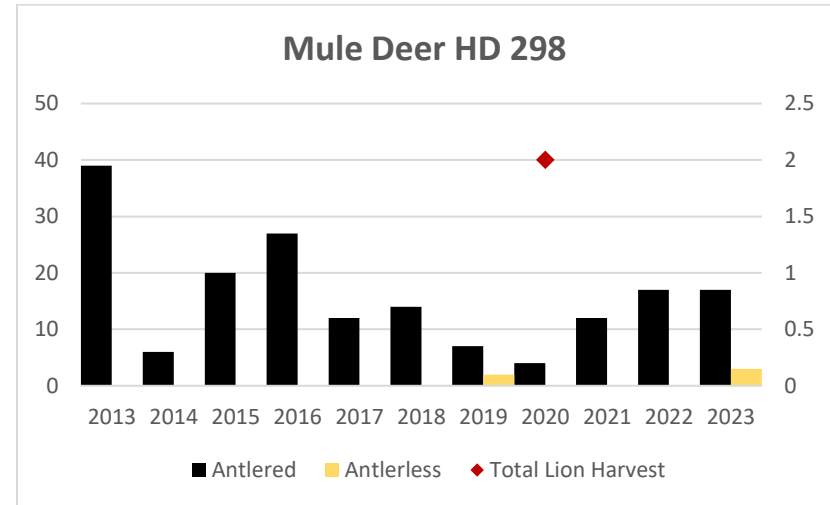

Elk Counts

Deer Harvest

Deer Harvest

Deer Harvest

Deer Harvest

Deer Harvest

MOUNTAIN LION LMU 290

DEER AND ELK HDs 290*, 291, 292, 298*

*Elk Counts for HD 290 and HD 298 combined in this report.

Elk Counts

Deer Harvest

Deer Harvest

Deer Harvest

Deer Harvest

MOUNTAIN LION LMU 318

DEER AND ELK HDs 318, 335

Population Estimates

Deer Harvest

Deer Harvest

MOUNTAIN LION LMU 339

DEER AND ELK HDs 339, 343, 388*

*Elk Counts for HD 388 not included in this report because elk not formally surveyed (Helena Valley).

Elk Counts