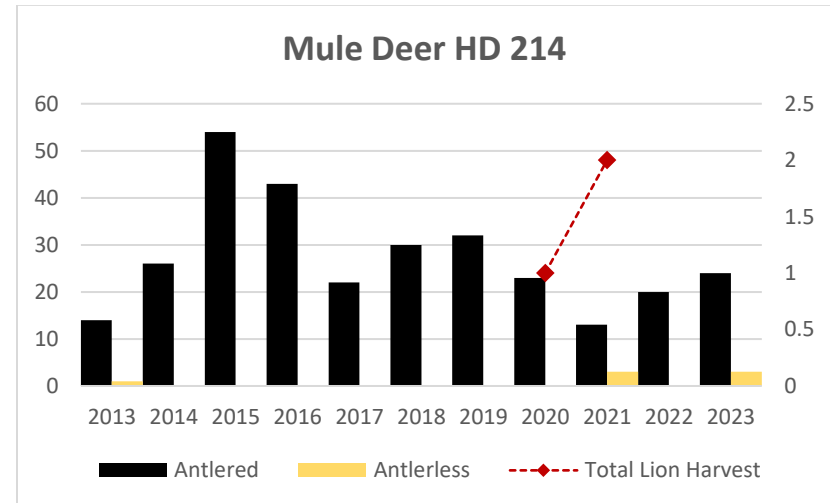

Elk Counts

Deer Harvest

Deer Harvest

Deer Harvest

MOUNTAIN LION LMU 214

DEER AND ELK HD 214

HD 214 had a boundary change in 2020.

Elk Counts

Deer Harvest

MOUNTAIN LION LMU 215

DEER AND ELK HD 215

Elk Counts

Deer Harvest

MOUNTAIN LION LMU 240

DEER AND ELK HDs 201*, 202*, 240*

* HD 201, HD 202, and HD 240 had boundary changes in 2022.