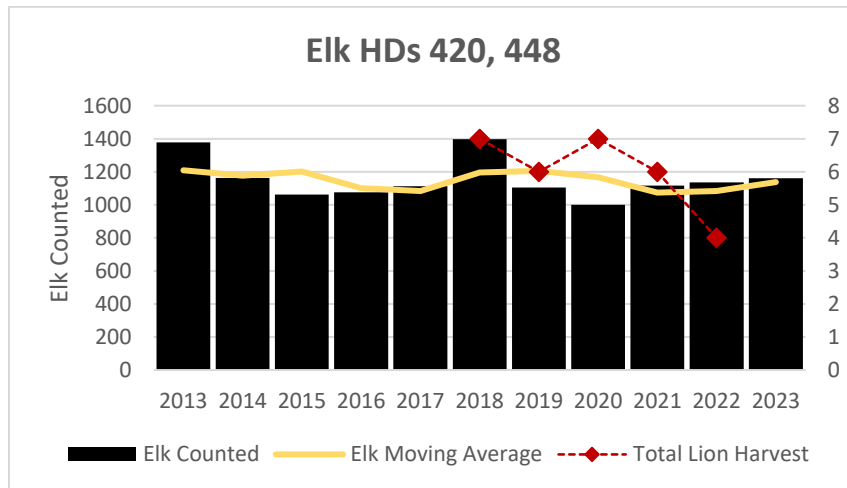

Deer Harvest

Deer Harvest

Deer Harvest

MOUNTAIN LION LMU 448

DEER AND ELK HDs 418, 420*, 448*

*Elk Counts for HD 420 and HD 448 combined in this report.

Elk Counts

Harvest