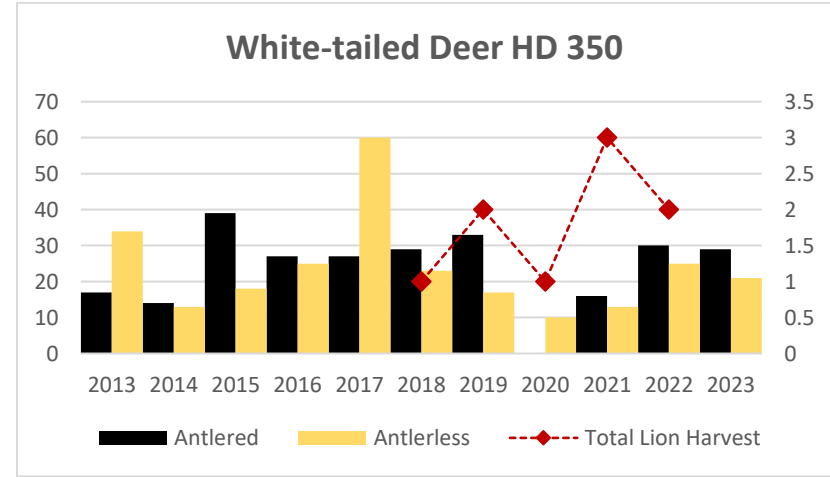

Population Estimates

Deer Harvest

Deer Harvest

MOUNTAIN LION LMU 339

DEER AND ELK HDs 339, 343, 388*

*Elk Counts for HD 388 not included in this report because elk not formally surveyed (Helena Valley).

Elk Counts

Deer Harvest

Deer Harvest

Deer Harvest

MOUNTAIN LION LMU 350

DEER AND ELK HDs 350, 370

Elk Counts

Deer Harvest

Deer Harvest

MOUNTAIN LION LMU 380

DEER AND ELK HD 380*

*HD 380 had a boundary change in 2022.

Elk Counts

Deer Harvest

MOUNTAIN LION LMU 391

DEER AND ELK HD 391, 392

Population Estimates