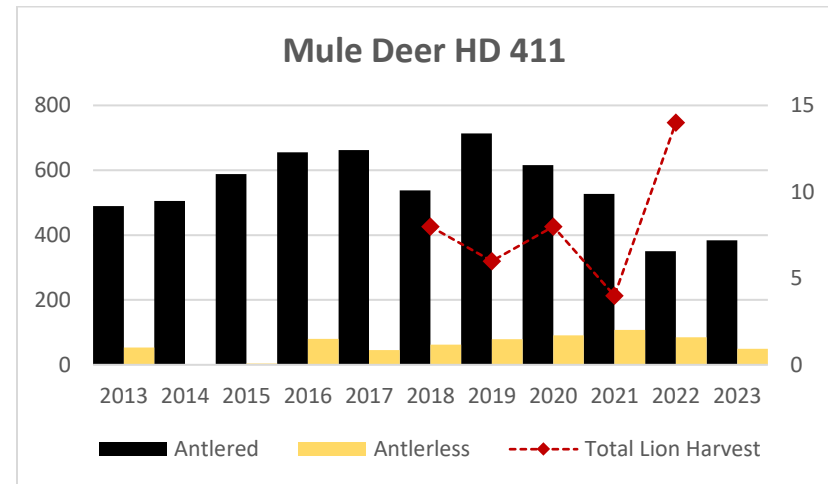

Deer Harvest