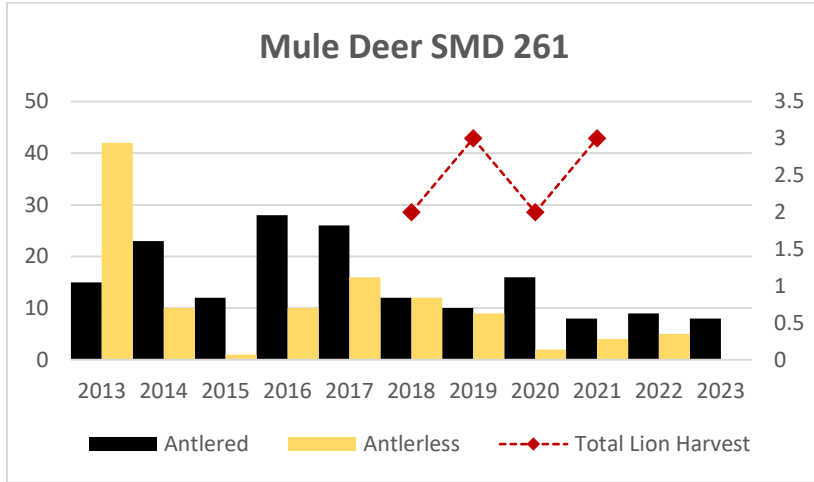

MOUNTAIN LION LMU 204

DEER AND ELK HDs 204*, 260, 261*, 262*

*Elk Counts also include Skalkaho-Willow, Willow-8 Mile, and 8 Mile-North for HD's 204, 261, and 262 (North Sapphire EMU).

Elk Counts

Deer Harvest

Deer Harvest

Deer Harvest

Deer Harvest

MOUNTAIN LION LMU 210

DEER AND ELK HD 210*

*Elk Counts for HD 210 include HD 210 North as part of LMU 210.

Elk Counts

Deer Harvest