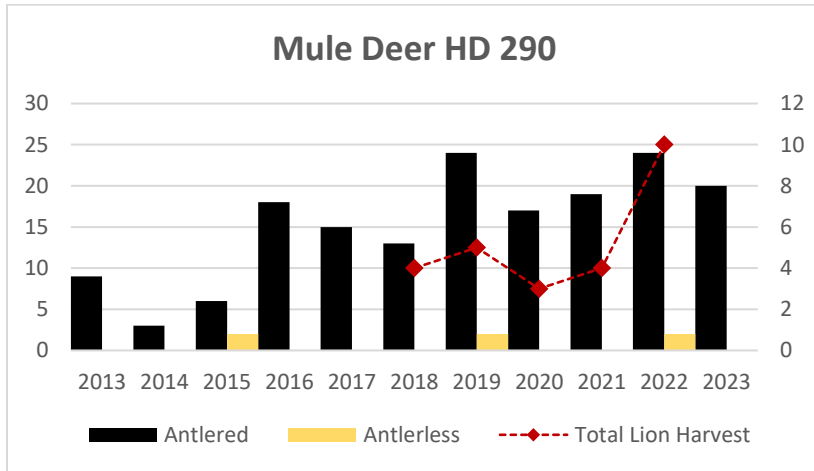

Elk Counts

Deer Harvest

Deer Harvest

Deer Harvest

Deer Harvest

Deer Harvest

MOUNTAIN LION LMU 290

DEER AND ELK HDs 290*, 291, 292, 298*

*Elk Counts for HD 290 and HD 298 combined in this report.

Elk Counts

Deer Harvest

Deer Harvest

Deer Harvest

Deer Harvest

MOUNTAIN LION LMU 318

DEER AND ELK HDs 318, 335