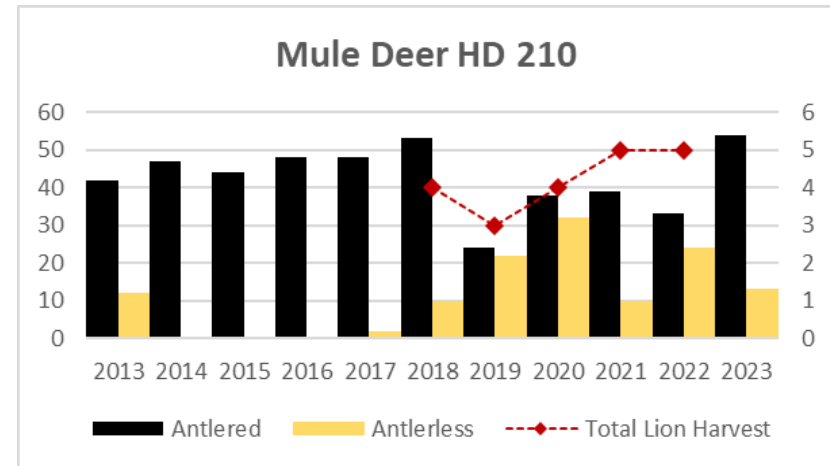

Deer Harvest

Deer Harvest

Deer Harvest

MOUNTAIN LION LMU 210

DEER AND ELK HD 210*

*Elk Counts for HD 210 include HD 210 North as part of LMU 210.

Elk Counts

Deer Harvest