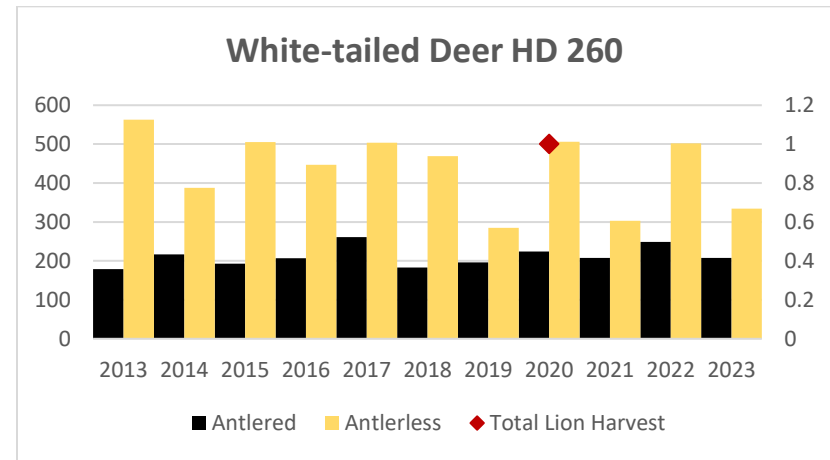

MOUNTAIN LION LMU 204

DEER AND ELK HDs 204*, 260, 261*, 262*

*Elk Counts also include Skalkaho-Willow, Willow-8 Mile, and 8 Mile-North for HD's 204, 261, and 262 (North Sapphire EMU).

Elk Counts

Deer Harvest

Deer Harvest

Deer Harvest

Deer Harvest

MOUNTAIN LION LMU 210

DEER AND ELK HD 210*

*Elk Counts for HD 210 include HD 210 North as part of LMU 210.

Elk Counts

Deer Harvest