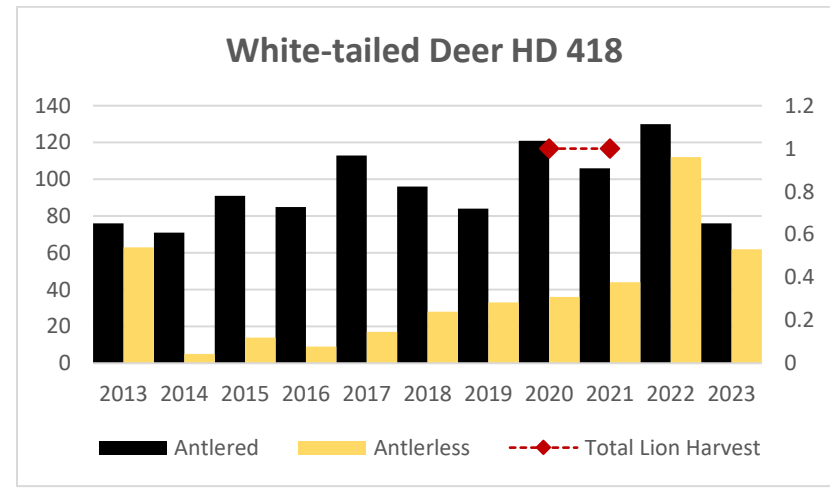

Deer Harvest

Deer Harvest

Deer Harvest

Deer Harvest

MOUNTAIN LION LMU 445

DEER AND ELK HDs 445*, 446, 455*

*Elk Counts for HD 445 and HD 455 combined in this report.

Elk Counts

Deer Harvest

Deer Harvest

Deer Harvest

MOUNTAIN LION LMU 448

DEER AND ELK HDs 418, 420*, 448*

*Elk Counts for HD 420 and HD 448 combined in this report.

Elk Counts

Harvest