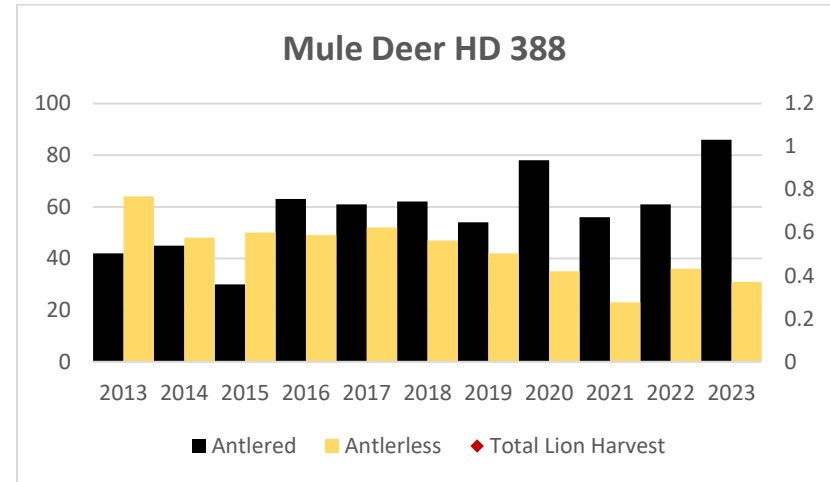

*Elk Counts for HD 290 and HD 298 combined in this report.

Elk Counts

Deer Harvest

Deer Harvest

Deer Harvest

Deer Harvest

MOUNTAIN LION LMU 318

DEER AND ELK HDs 318, 335

Population Estimates

Deer Harvest

Deer Harvest

MOUNTAIN LION LMU 339

DEER AND ELK HDs 339, 343, 388*

*Elk Counts for HD 388 not included in this report because elk not formally surveyed (Helena Valley).

Elk Counts

Deer Harvest

Deer Harvest

Deer Harvest

MOUNTAIN LION LMU 350

DEER AND ELK HDs 350, 370

Elk Counts

Deer Harvest

Deer Harvest