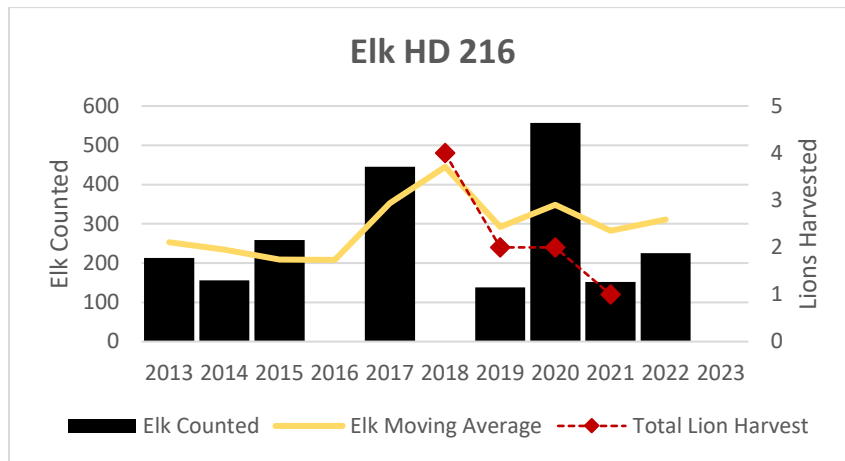

MOUNTAIN LION LMU 211

DEER AND ELK HDs 211*, 216

*Elk Counts for HD 211 not included in this report. HD 211 part of Rock Creek and Flint Creek EMU with HDs 210, 212, and 216. HD 211 had a boundary change in 2020.

Elk Counts