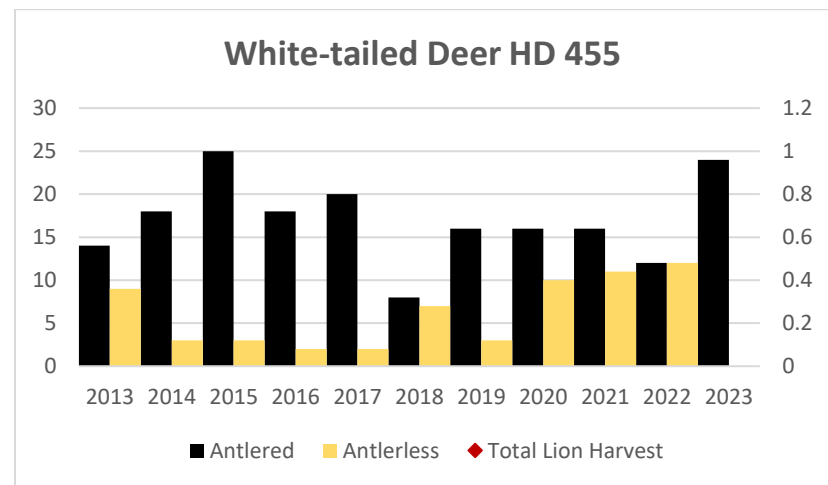

Deer Harvest