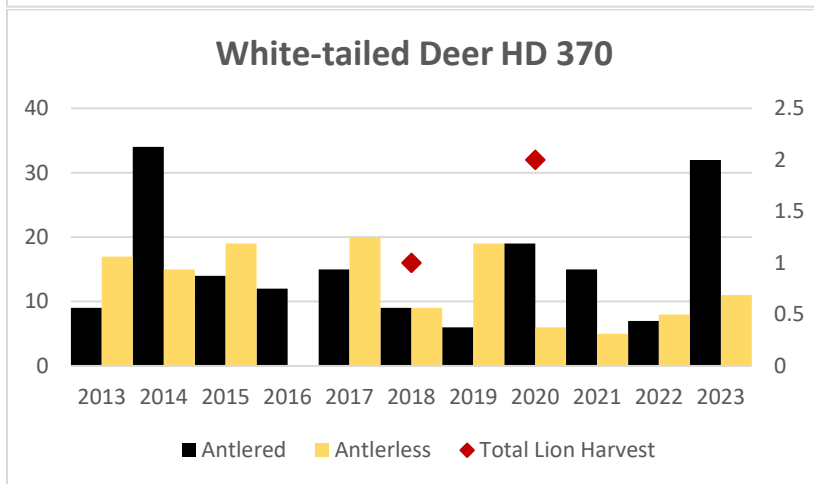

Population Estimates

Deer Harvest

Deer Harvest

MOUNTAIN LION LMU 339

DEER AND ELK HDs 339, 343, 388*

*Elk Counts for HD 388 not included in this report because elk not formally surveyed (Helena Valley).

Elk Counts

Deer Harvest

Deer Harvest

Deer Harvest

MOUNTAIN LION LMU 350

DEER AND ELK HDs 350, 370

Elk Counts

Deer Harvest

Deer Harvest

MOUNTAIN LION LMU 380

DEER AND ELK HD 380*

*HD 380 had a boundary change in 2022.

Elk Counts

Deer Harvest

MOUNTAIN LION LMU 391

DEER AND ELK HD 391, 392

Population Estimates