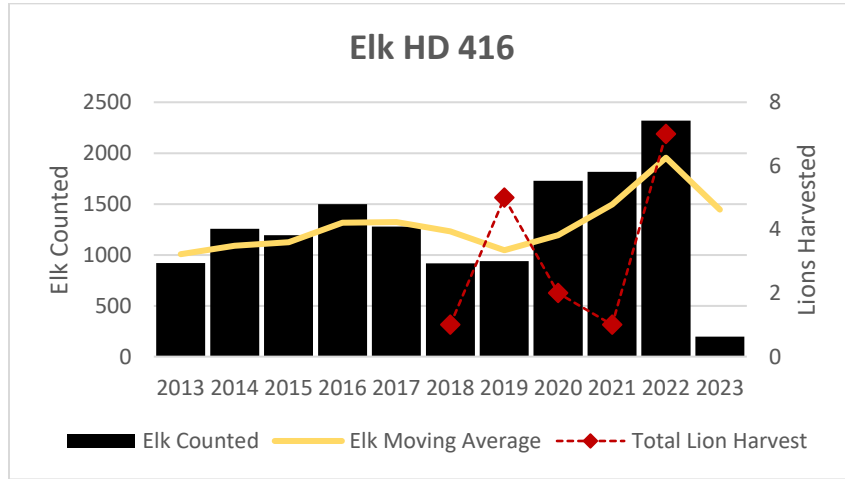

MOUNTAIN LION LMU 416

DEER AND ELK HDs 416, 451, 452

Elk Counts