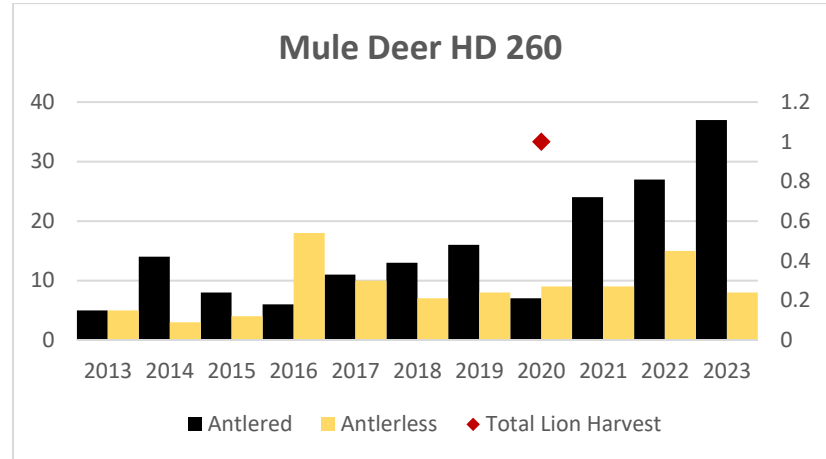

MOUNTAIN LION LMU 204

DEER AND ELK HDs 204*, 260, 261*, 262*

*Elk Counts also include Skalkaho-Willow, Willow-8 Mile, and 8 Mile-North for HD's 204, 261, and 262 (North Sapphire EMU).

Elk Counts

Deer Harvest

Deer Harvest

Deer Harvest

Deer Harvest

MOUNTAIN LION LMU 210

DEER AND ELK HD 210*

*Elk Counts for HD 210 include HD 210 North as part of LMU 210.

Elk Counts

Deer Harvest