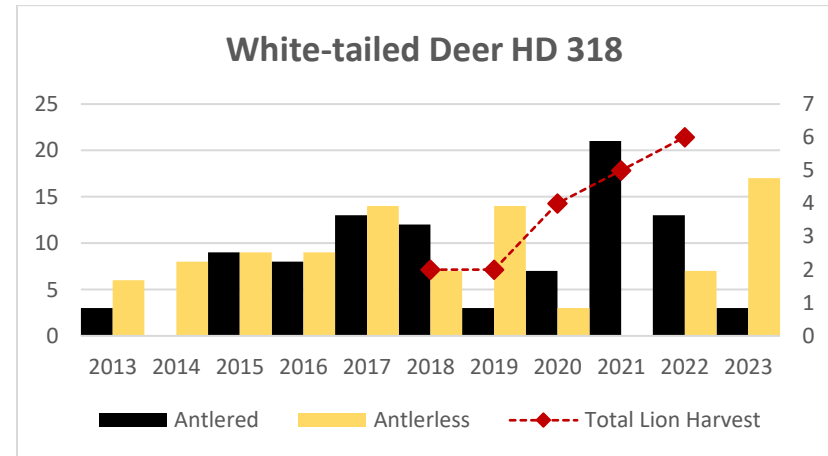

Elk Counts

Deer Harvest

Deer Harvest

Deer Harvest

Deer Harvest

Deer Harvest

MOUNTAIN LION LMU 290

DEER AND ELK HDs 290*, 291, 292, 298*

*Elk Counts for HD 290 and HD 298 combined in this report.

Elk Counts

Deer Harvest

Deer Harvest

Deer Harvest

Deer Harvest

MOUNTAIN LION LMU 318

DEER AND ELK HDs 318, 335

Population Estimates

Deer Harvest

Deer Harvest

MOUNTAIN LION LMU 339

DEER AND ELK HDs 339, 343, 388*

*Elk Counts for HD 388 not included in this report because elk not formally surveyed (Helena Valley).

Elk Counts