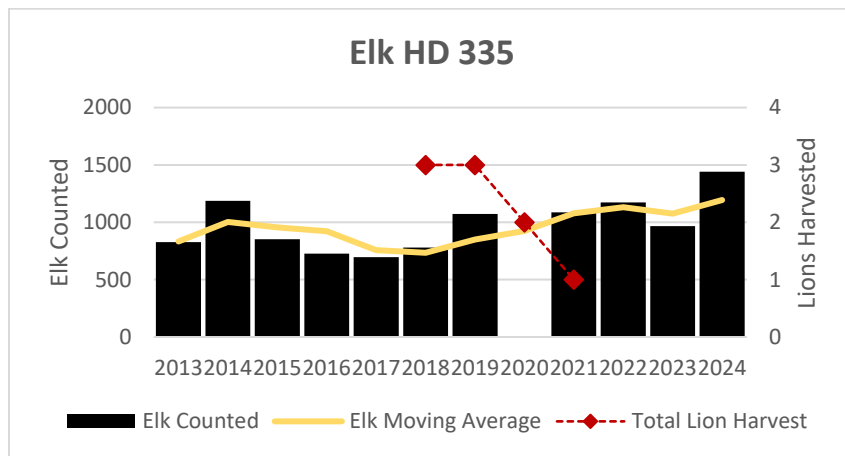

Deer Harvest