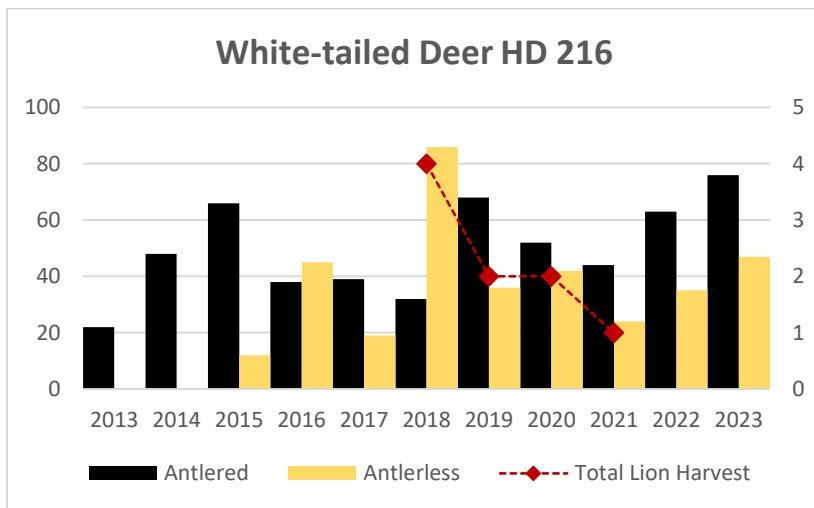

Deer Harvest