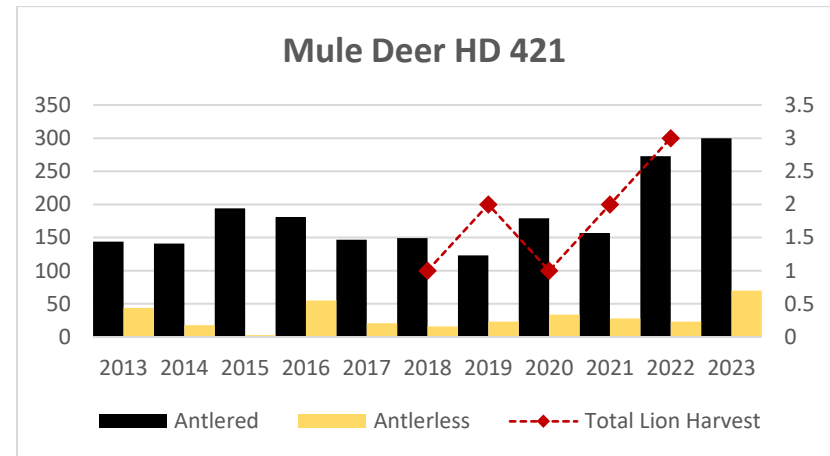

Deer Harvest

Deer Harvest

MOUNTAIN LION LMU 413

DEER AND ELK HD 413

Elk Counts

Deer Harvest

MOUNTAIN LION LMU 416

DEER AND ELK HDs 416, 451, 452

Elk Counts

Deer Harvest

Deer Harvest

Deer Harvest

MOUNTAIN LION LMU 421

DEER AND ELK HD 421

Elk Counts

Deer Harvest

MOUNTAIN LION LMU 422

DEER AND ELK HDs 422**, 424*, 425*, 442*, 450*

*Elk Counts for HD 424, HD 425, and HD 442 combined for this report. HD 422, HD 442, HD 450 had boundary change in 2022.

Elk Counts

Deer Harvest