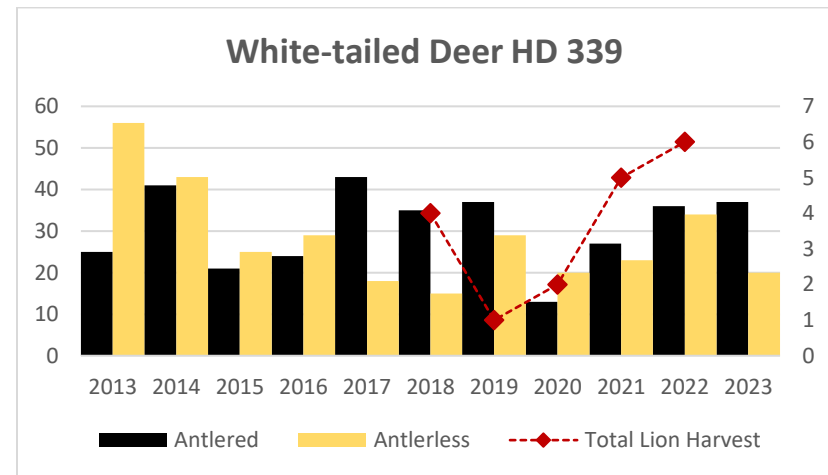

*Elk Counts for HD 290 and HD 298 combined in this report.

Elk Counts

Deer Harvest

Deer Harvest

Deer Harvest

Deer Harvest

MOUNTAIN LION LMU 318

DEER AND ELK HDs 318, 335

Population Estimates

Deer Harvest

Deer Harvest

MOUNTAIN LION LMU 339

DEER AND ELK HDs 339, 343, 388*

*Elk Counts for HD 388 not included in this report because elk not formally surveyed (Helena Valley).

Elk Counts

Deer Harvest

Deer Harvest

Deer Harvest

MOUNTAIN LION LMU 350

DEER AND ELK HDs 350, 370

Elk Counts

Deer Harvest

Deer Harvest