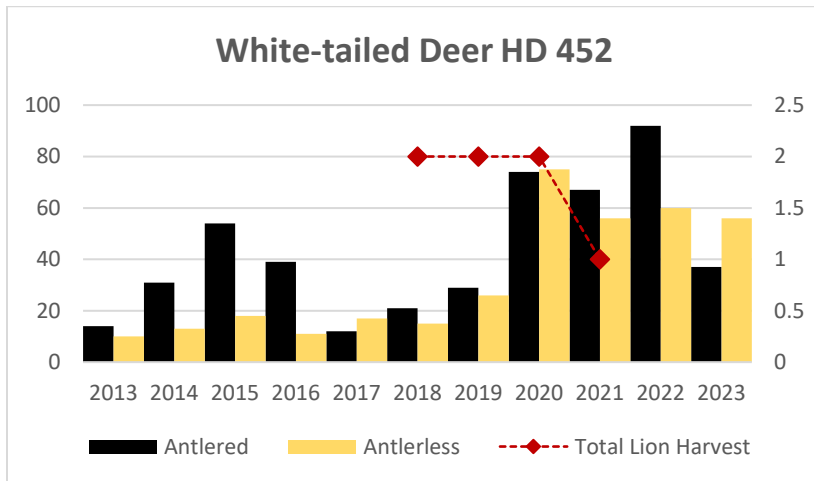

Deer Harvest

Deer Harvest

MOUNTAIN LION LMU 413

DEER AND ELK HD 413

Elk Counts

Deer Harvest

MOUNTAIN LION LMU 416

DEER AND ELK HDs 416, 451, 452

Elk Counts

Deer Harvest

Deer Harvest

Deer Harvest

MOUNTAIN LION LMU 421

DEER AND ELK HD 421

Elk Counts

Deer Harvest

MOUNTAIN LION LMU 422

DEER AND ELK HDs 422**, 424*, 425*, 442*, 450*

*Elk Counts for HD 424, HD 425, and HD 442 combined for this report. HD 422, HD 442, HD 450 had boundary change in 2022.

Elk Counts

Deer Harvest