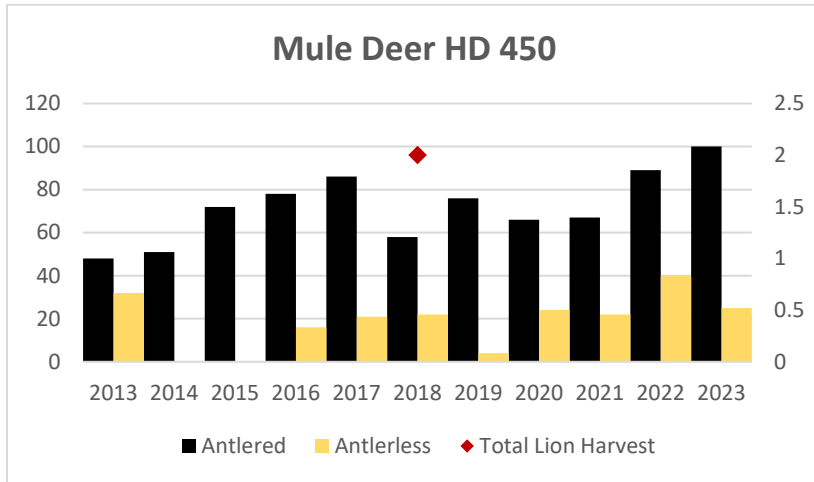

MOUNTAIN LION LMU 422

DEER AND ELK HDs 422**, 424*, 425*, 442*, 450*

*Elk Counts for HD 424, HD 425, and HD 442 combined for this report. HD 422, HD 442, HD 450 had boundary change in 2022.

Elk Counts

Deer Harvest

Deer Harvest

Deer Harvest

Deer Harvest

Deer Harvest

MOUNTAIN LION LMU 445

DEER AND ELK HDs 445*, 446, 455*

*Elk Counts for HD 445 and HD 455 combined in this report.

Elk Counts