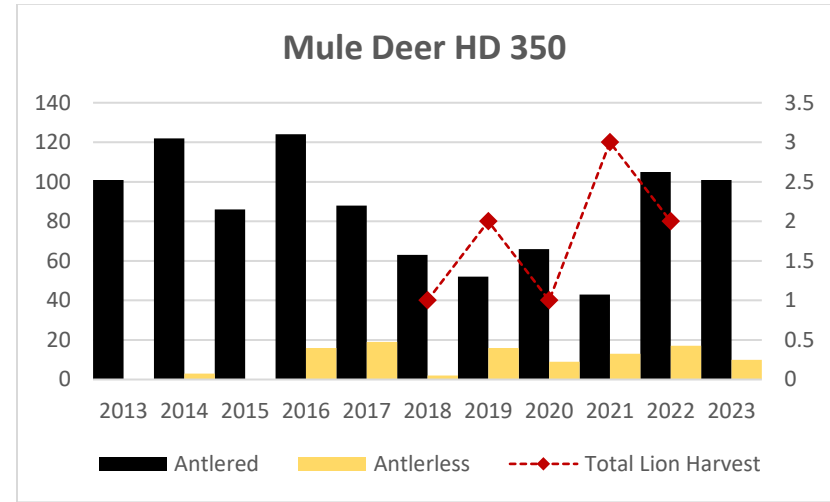

Population Estimates

Deer Harvest

Deer Harvest

MOUNTAIN LION LMU 339

DEER AND ELK HDs 339, 343, 388*

*Elk Counts for HD 388 not included in this report because elk not formally surveyed (Helena Valley).

Elk Counts

Deer Harvest

Deer Harvest

Deer Harvest

MOUNTAIN LION LMU 350

DEER AND ELK HDs 350, 370

Elk Counts

Deer Harvest

Deer Harvest

MOUNTAIN LION LMU 380

DEER AND ELK HD 380*

*HD 380 had a boundary change in 2022.

Elk Counts

Deer Harvest

MOUNTAIN LION LMU 391

DEER AND ELK HD 391, 392

Population Estimates