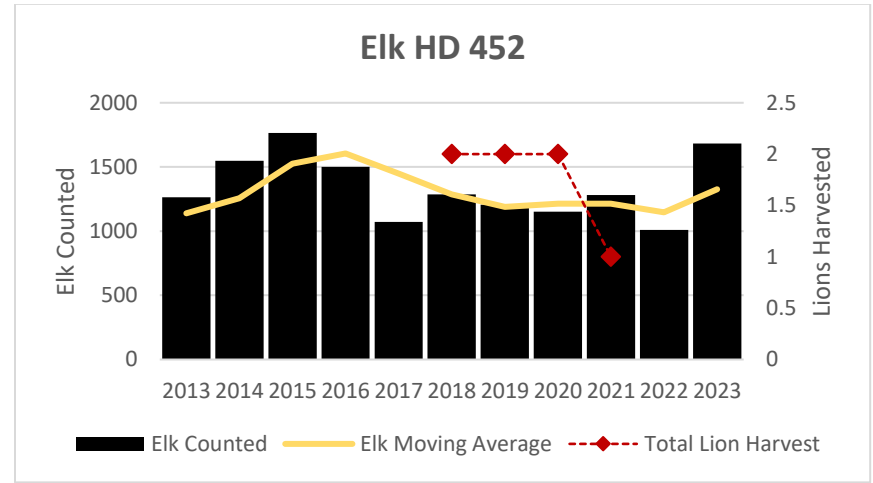

MOUNTAIN LION LMU 416

DEER AND ELK HDs 416, 451, 452

Elk Counts