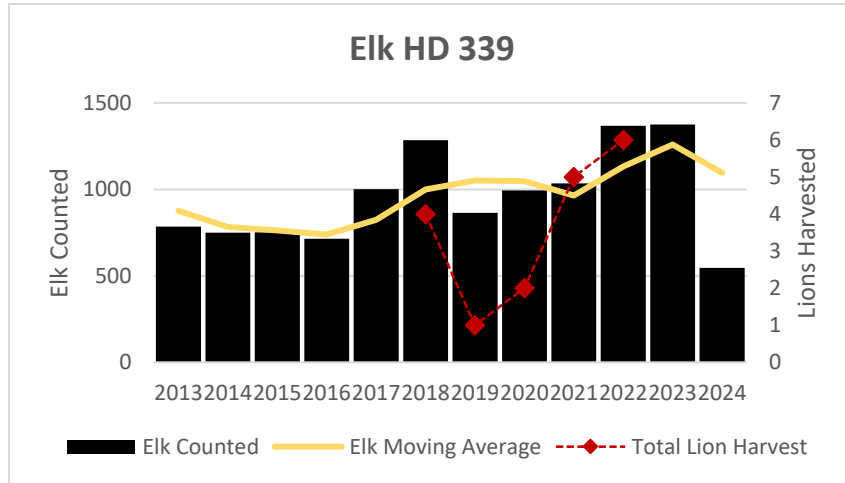

*Elk Counts for HD 290 and HD 298 combined in this report.

Elk Counts

Deer Harvest

Deer Harvest

Deer Harvest

Deer Harvest

MOUNTAIN LION LMU 318

DEER AND ELK HDs 318, 335

Population Estimates

Deer Harvest

Deer Harvest

MOUNTAIN LION LMU 339

DEER AND ELK HDs 339, 343, 388*

*Elk Counts for HD 388 not included in this report because elk not formally surveyed (Helena Valley).

Elk Counts