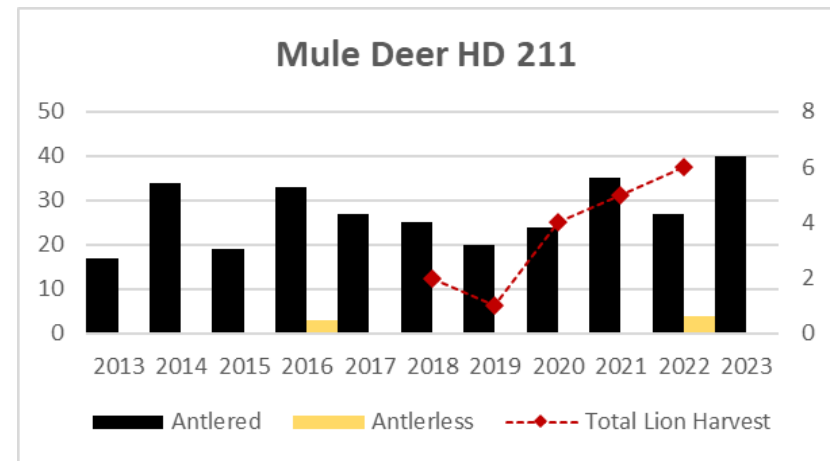

Deer Harvest