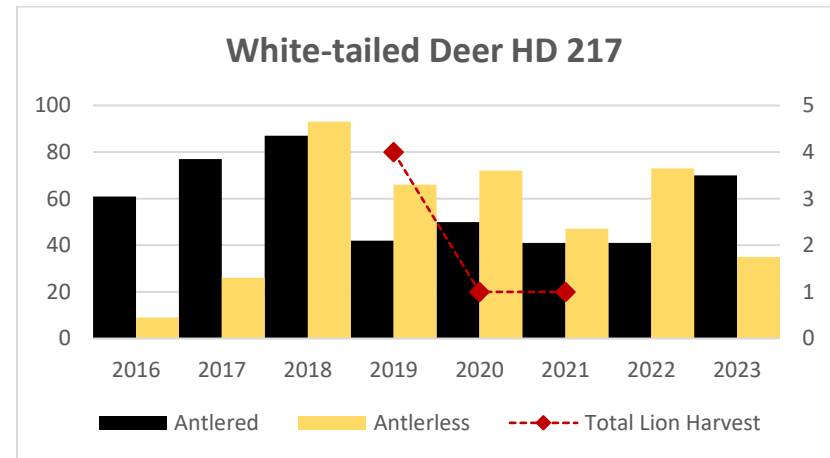

Elk Counts

Deer Harvest

Deer Harvest

Deer Harvest

MOUNTAIN LION LMU 214

DEER AND ELK HD 214

HD 214 had a boundary change in 2020.

Elk Counts

Deer Harvest

MOUNTAIN LION LMU 215

DEER AND ELK HD 215

Elk Counts

Deer Harvest

MOUNTAIN LION LMU 240

DEER AND ELK HDs 201*, 202*, 240*

* HD 201, HD 202, and HD 240 had boundary changes in 2022.