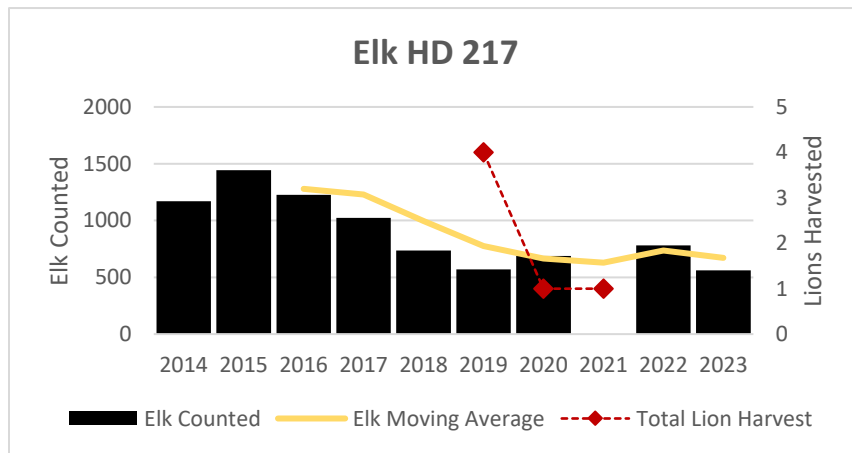

Elk Counts

Deer Harvest

Deer Harvest

MOUNTAIN LION LMU 213

DEER AND ELK HDs 212*, 213*, 217*

*Elk Counts for HD 212 not included in this report. HDs 212 part of Rock Creek and Flint Creek EMU with HDs 210, 211, and 216. HD 212, HD 213, and HD 217 had a boundary change in 2020.

Elk Counts

Deer Harvest

Deer Harvest

Deer Harvest

MOUNTAIN LION LMU 214

DEER AND ELK HD 214

HD 214 had a boundary change in 2020.

Elk Counts