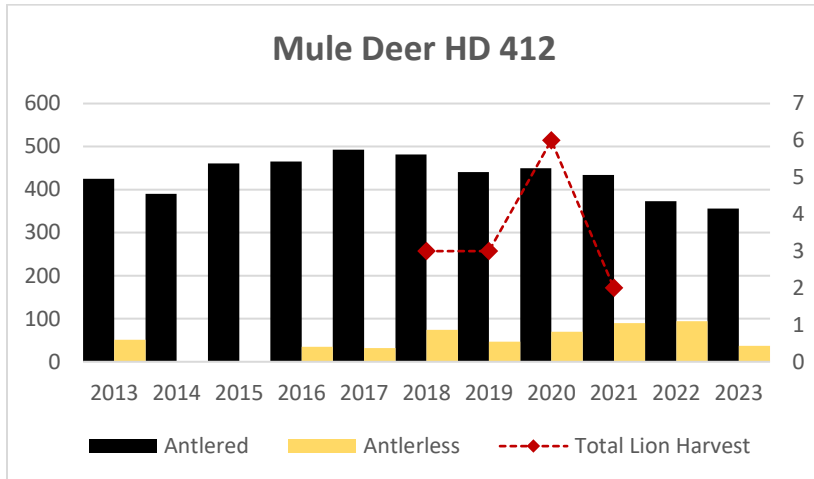

Deer Harvest