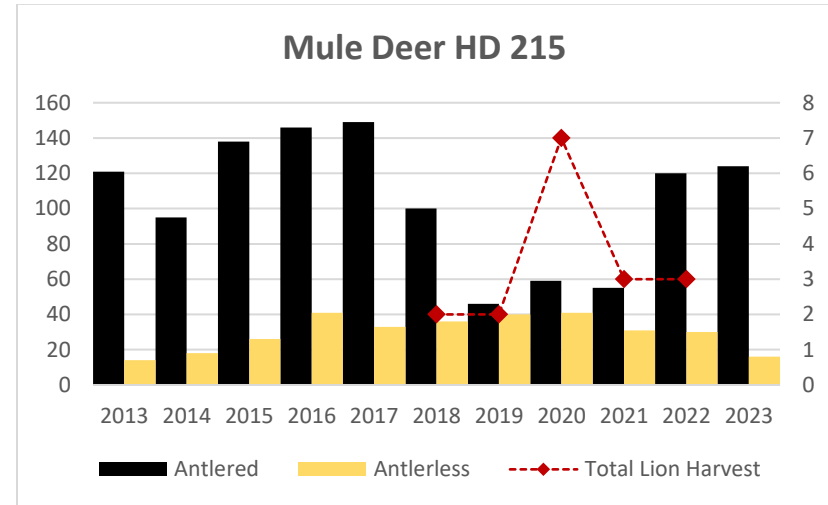

Elk Counts

Deer Harvest

Deer Harvest

Deer Harvest

MOUNTAIN LION LMU 214

DEER AND ELK HD 214

HD 214 had a boundary change in 2020.

Elk Counts

Deer Harvest

MOUNTAIN LION LMU 215

DEER AND ELK HD 215

Elk Counts

Deer Harvest

MOUNTAIN LION LMU 240

DEER AND ELK HDs 201*, 202*, 240*

* HD 201, HD 202, and HD 240 had boundary changes in 2022.

Elk Counts

Elk Counts

Deer Harvest

Deer Harvest

Deer Harvest

MOUNTAIN LION LMU 250

DEER AND ELK HD 250

Elk Counts