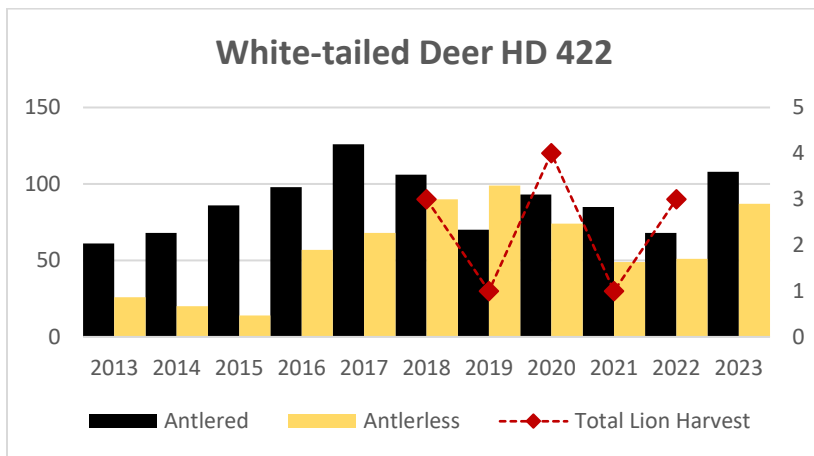

Deer Harvest