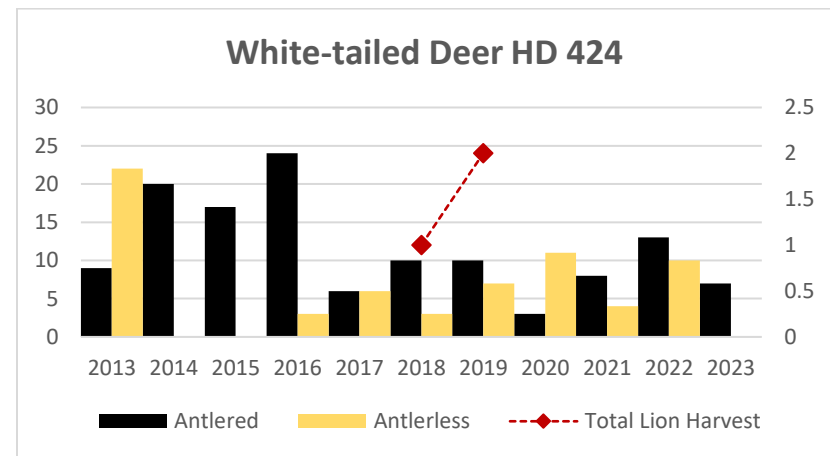

Deer Harvest