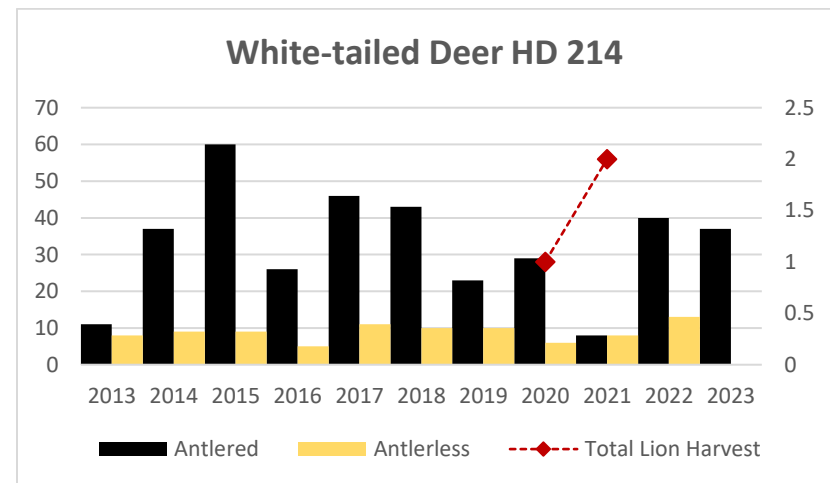

Elk Counts

Deer Harvest

Deer Harvest

Deer Harvest

MOUNTAIN LION LMU 214

DEER AND ELK HD 214

HD 214 had a boundary change in 2020.

Elk Counts

Deer Harvest

MOUNTAIN LION LMU 215

DEER AND ELK HD 215

Elk Counts

Deer Harvest

MOUNTAIN LION LMU 240

DEER AND ELK HDs 201*, 202*, 240*

* HD 201, HD 202, and HD 240 had boundary changes in 2022.