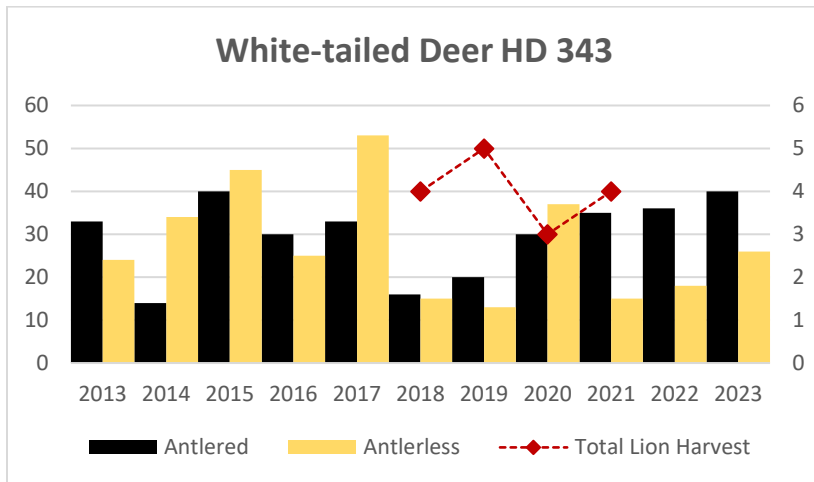

*Elk Counts for HD 290 and HD 298 combined in this report.

Elk Counts

Deer Harvest

Deer Harvest

Deer Harvest

Deer Harvest

MOUNTAIN LION LMU 318

DEER AND ELK HDs 318, 335

Population Estimates

Deer Harvest

Deer Harvest

MOUNTAIN LION LMU 339

DEER AND ELK HDs 339, 343, 388*

*Elk Counts for HD 388 not included in this report because elk not formally surveyed (Helena Valley).

Elk Counts

Deer Harvest

Deer Harvest

Deer Harvest

MOUNTAIN LION LMU 350

DEER AND ELK HDs 350, 370

Elk Counts

Deer Harvest

Deer Harvest