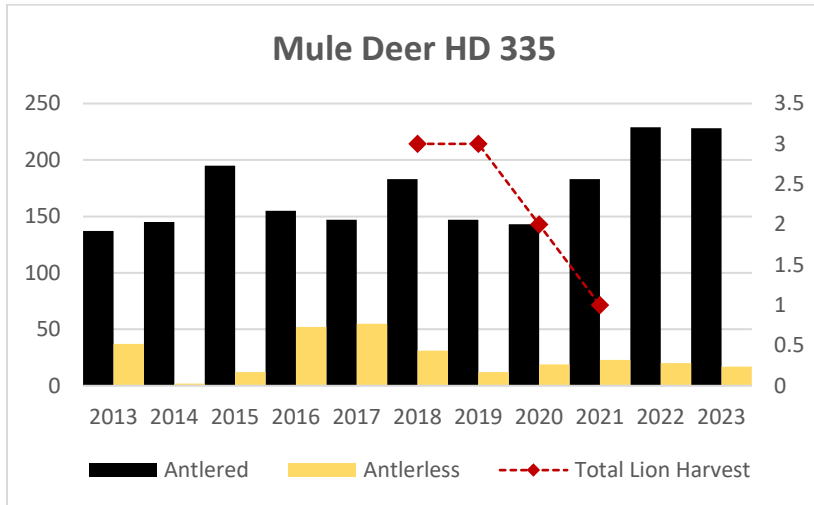

Elk Counts

Deer Harvest

Deer Harvest

Deer Harvest

Deer Harvest

Deer Harvest

MOUNTAIN LION LMU 290

DEER AND ELK HDs 290*, 291, 292, 298*

*Elk Counts for HD 290 and HD 298 combined in this report.

Elk Counts

Deer Harvest

Deer Harvest

Deer Harvest

Deer Harvest

MOUNTAIN LION LMU 318

DEER AND ELK HDs 318, 335

Population Estimates

Deer Harvest

Deer Harvest

MOUNTAIN LION LMU 339

DEER AND ELK HDs 339, 343, 388*

*Elk Counts for HD 388 not included in this report because elk not formally surveyed (Helena Valley).

Elk Counts