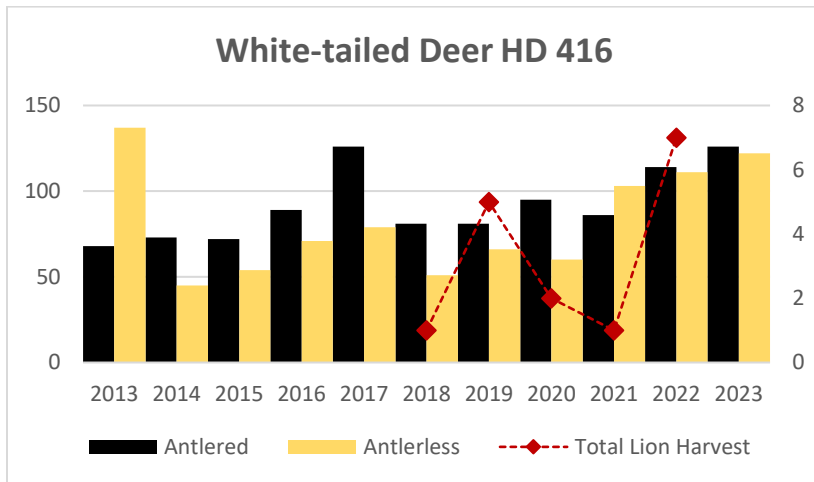

Deer Harvest

Deer Harvest

MOUNTAIN LION LMU 411

DEER AND ELK HDs 411*, 412

*Elk Counts for HD 411 not included in this report since part of Snowy Mountains EMU and includes combined data with HD 535.

Elk Counts

Deer Harvest

Deer Harvest

MOUNTAIN LION LMU 413

DEER AND ELK HD 413

Elk Counts

Deer Harvest

MOUNTAIN LION LMU 416

DEER AND ELK HDs 416, 451, 452

Elk Counts

Deer Harvest

Deer Harvest

Deer Harvest

MOUNTAIN LION LMU 421

DEER AND ELK HD 421

Elk Counts

Deer Harvest