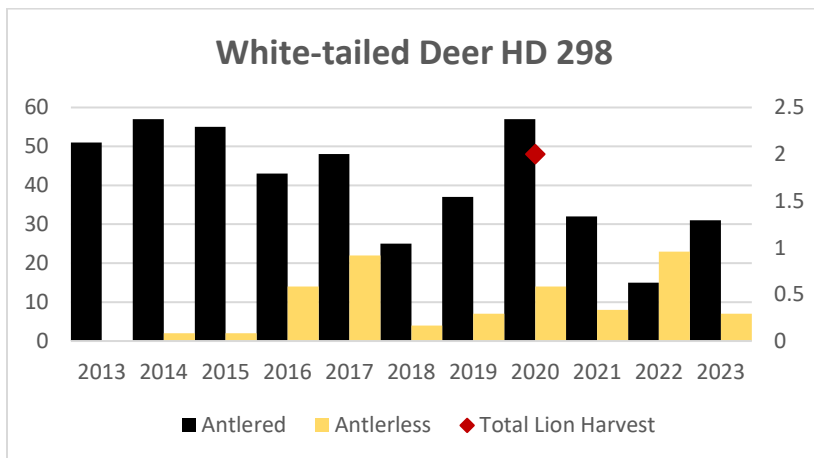

Elk Counts

Deer Harvest

Deer Harvest

Deer Harvest

Deer Harvest

Deer Harvest

MOUNTAIN LION LMU 290

DEER AND ELK HDs 290*, 291, 292, 298*

*Elk Counts for HD 290 and HD 298 combined in this report.

Elk Counts

Deer Harvest

Deer Harvest

Deer Harvest

Deer Harvest

MOUNTAIN LION LMU 318

DEER AND ELK HDs 318, 335