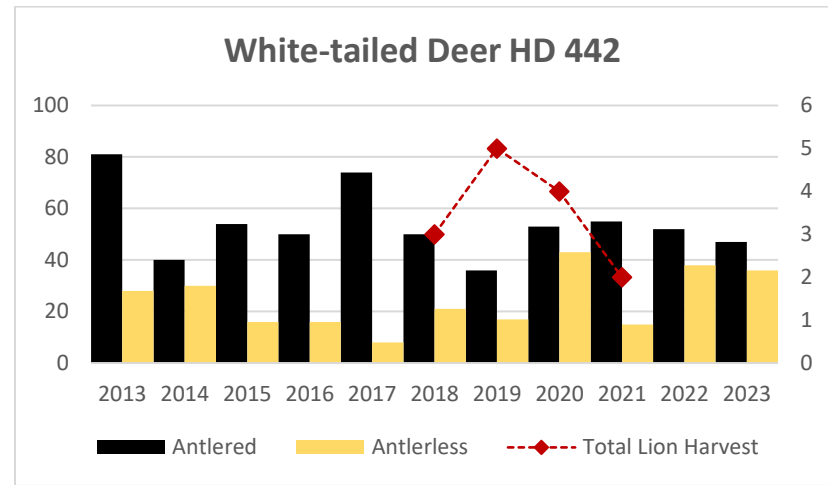

Deer Harvest