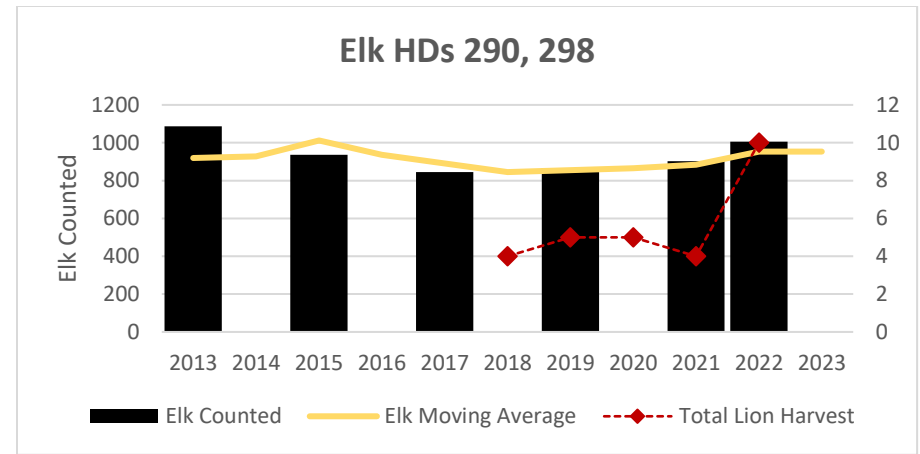

Elk Counts

Deer Harvest

Deer Harvest

Deer Harvest

Deer Harvest

Deer Harvest

MOUNTAIN LION LMU 290

DEER AND ELK HDs 290*, 291, 292, 298*

*Elk Counts for HD 290 and HD 298 combined in this report.

Elk Counts

Deer Harvest

Deer Harvest

Deer Harvest

Deer Harvest

MOUNTAIN LION LMU 318

DEER AND ELK HDs 318, 335