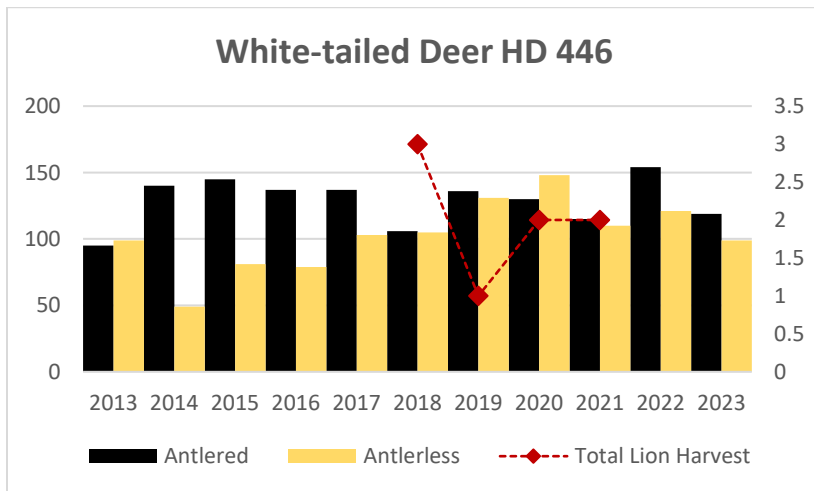

MOUNTAIN LION LMU 422

DEER AND ELK HDs 422**, 424*, 425*, 442*, 450*

*Elk Counts for HD 424, HD 425, and HD 442 combined for this report. HD 422, HD 442, HD 450 had boundary change in 2022.

Elk Counts

Deer Harvest

Deer Harvest

Deer Harvest

Deer Harvest

Deer Harvest

MOUNTAIN LION LMU 445

DEER AND ELK HDs 445*, 446, 455*

*Elk Counts for HD 445 and HD 455 combined in this report.

Elk Counts

Deer Harvest

Deer Harvest

Deer Harvest

MOUNTAIN LION LMU 448

DEER AND ELK HDs 418, 420*, 448*

*Elk Counts for HD 420 and HD 448 combined in this report.

Elk Counts

Harvest