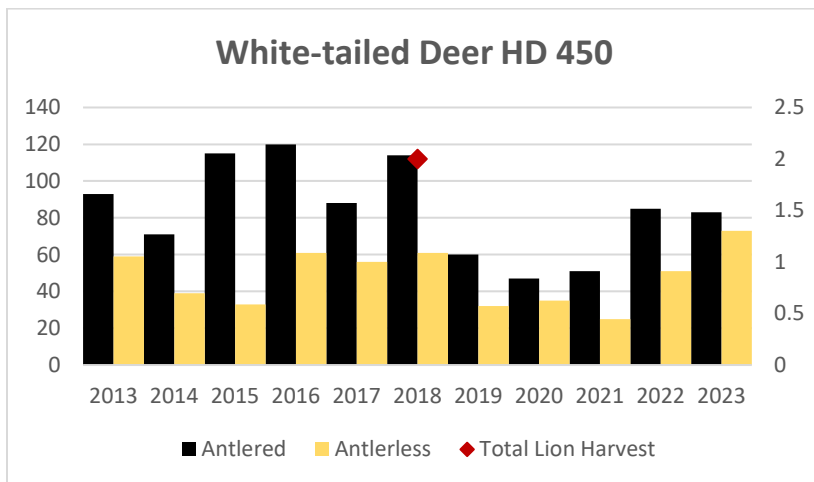

MOUNTAIN LION LMU 422

DEER AND ELK HDs 422**, 424*, 425*, 442*, 450*

*Elk Counts for HD 424, HD 425, and HD 442 combined for this report. HD 422, HD 442, HD 450 had boundary change in 2022.

Elk Counts

Deer Harvest

Deer Harvest

Deer Harvest

Deer Harvest

Deer Harvest

MOUNTAIN LION LMU 445

DEER AND ELK HDs 445*, 446, 455*

*Elk Counts for HD 445 and HD 455 combined in this report.

Elk Counts