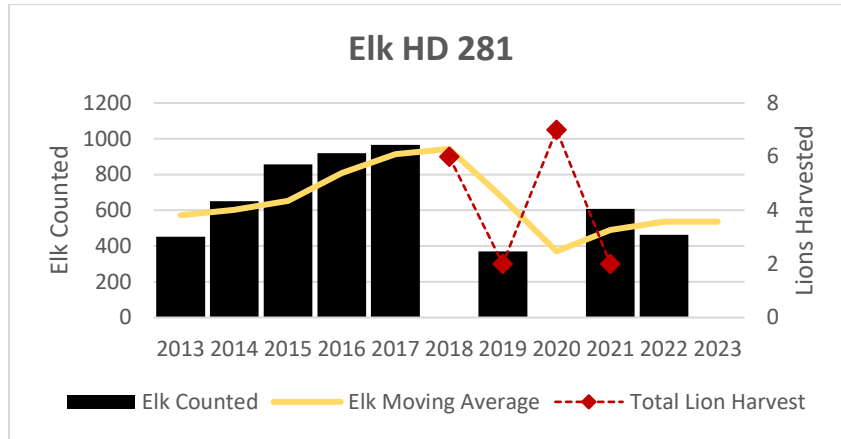

MOUNTAIN LION LMU 280

DEER AND ELK HDs 280*, 281, 284*, 293, 298*

*Elk Counts for HD 280 and HD 298 not included in this report. No pop surveys conducted for HD 280. HD 284 and 293 are part of Granite Butte EMU. HDs 290 (not part of LMU 280) and 298 include Garnet EMU.

Elk Counts