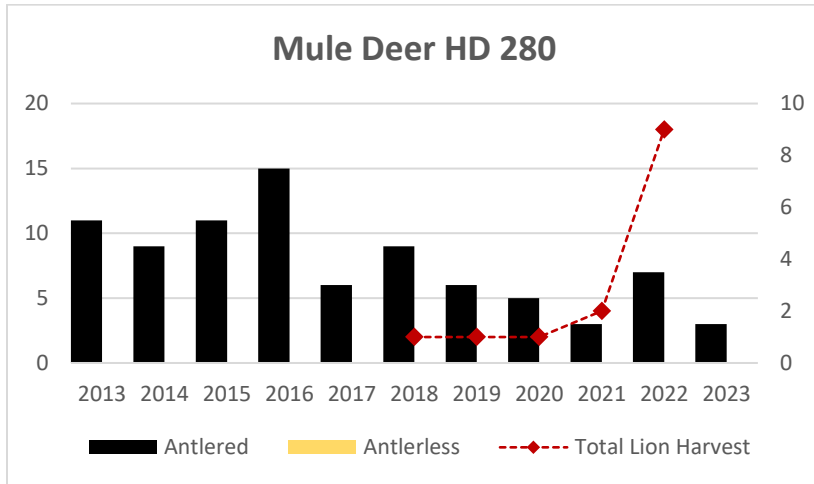

Deer Harvest