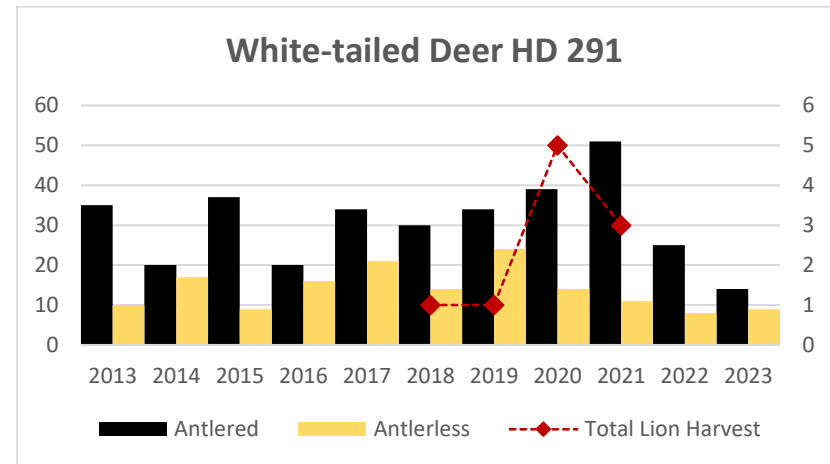

Elk Counts

Deer Harvest

Deer Harvest

Deer Harvest

Deer Harvest

Deer Harvest

MOUNTAIN LION LMU 290

DEER AND ELK HDs 290*, 291, 292, 298*

*Elk Counts for HD 290 and HD 298 combined in this report.

Elk Counts

Deer Harvest

Deer Harvest

Deer Harvest

Deer Harvest

MOUNTAIN LION LMU 318

DEER AND ELK HDs 318, 335

Population Estimates

Deer Harvest

Deer Harvest

MOUNTAIN LION LMU 339

DEER AND ELK HDs 339, 343, 388*

*Elk Counts for HD 388 not included in this report because elk not formally surveyed (Helena Valley).

Elk Counts