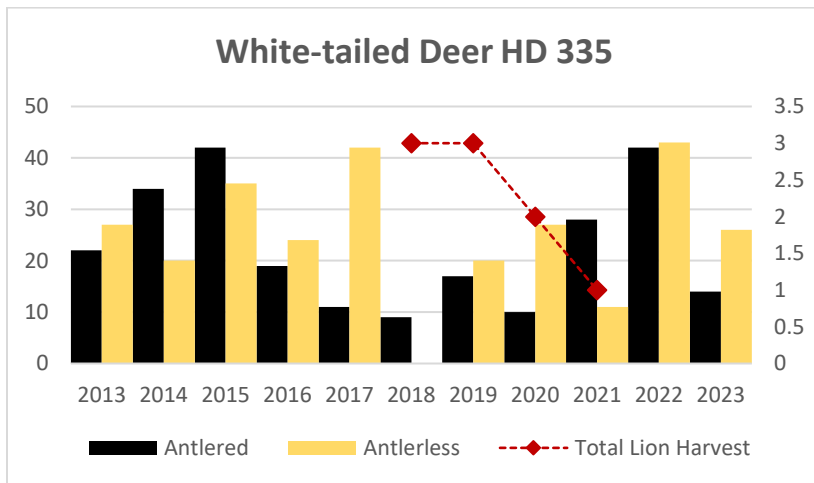

Elk Counts

Deer Harvest

Deer Harvest

Deer Harvest

Deer Harvest

Deer Harvest

MOUNTAIN LION LMU 290

DEER AND ELK HDs 290*, 291, 292, 298*

*Elk Counts for HD 290 and HD 298 combined in this report.

Elk Counts

Deer Harvest

Deer Harvest

Deer Harvest

Deer Harvest

MOUNTAIN LION LMU 318

DEER AND ELK HDs 318, 335

Population Estimates

Deer Harvest

Deer Harvest

MOUNTAIN LION LMU 339

DEER AND ELK HDs 339, 343, 388*

*Elk Counts for HD 388 not included in this report because elk not formally surveyed (Helena Valley).

Elk Counts