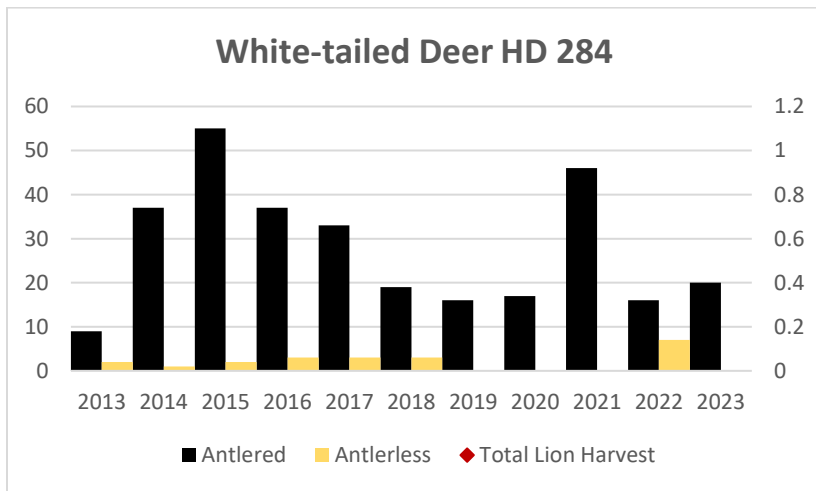

Elk Counts

Deer Harvest

Deer Harvest

Deer Harvest

Deer Harvest

Deer Harvest

MOUNTAIN LION LMU 290

DEER AND ELK HDs 290*, 291, 292, 298*

*Elk Counts for HD 290 and HD 298 combined in this report.

Elk Counts

Deer Harvest

Deer Harvest

Deer Harvest

Deer Harvest

MOUNTAIN LION LMU 318

DEER AND ELK HDs 318, 335