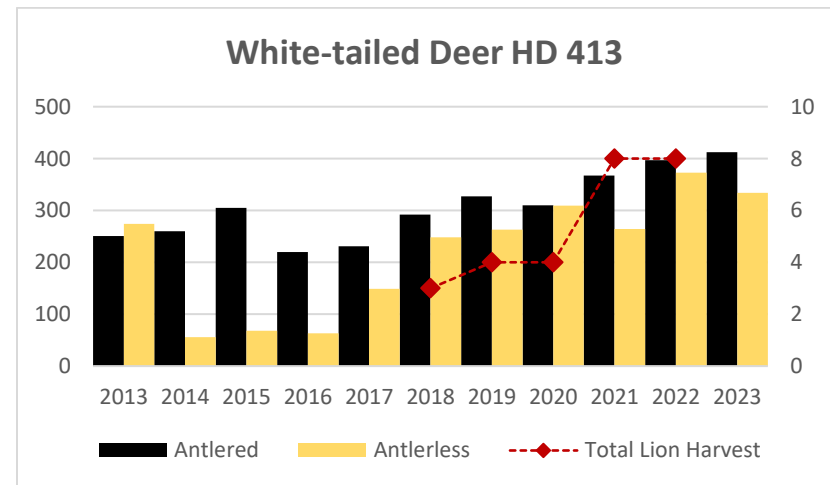

Deer Harvest

Deer Harvest

MOUNTAIN LION LMU 411

DEER AND ELK HDs 411*, 412

*Elk Counts for HD 411 not included in this report since part of Snowy Mountains EMU and includes combined data with HD 535.

Elk Counts

Deer Harvest

Deer Harvest

MOUNTAIN LION LMU 413

DEER AND ELK HD 413

Elk Counts

Deer Harvest

MOUNTAIN LION LMU 416

DEER AND ELK HDs 416, 451, 452

Elk Counts

Deer Harvest

Deer Harvest

Deer Harvest

MOUNTAIN LION LMU 421

DEER AND ELK HD 421

Elk Counts

Deer Harvest