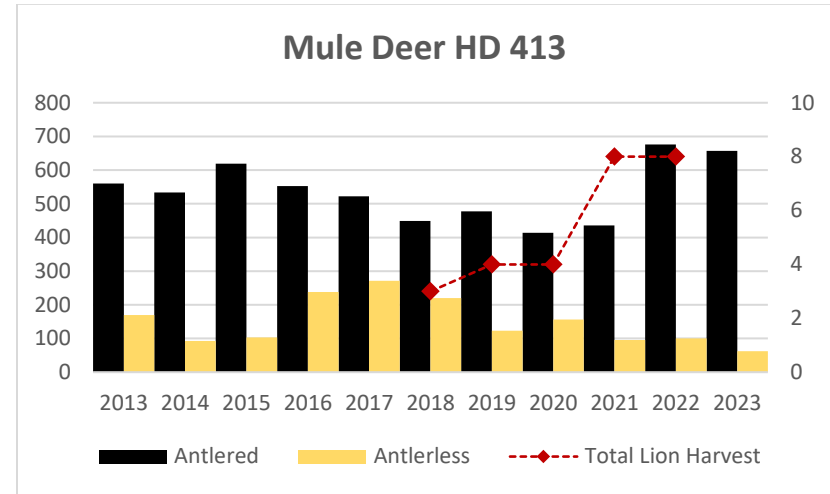

Deer Harvest

Deer Harvest

MOUNTAIN LION LMU 411

DEER AND ELK HDs 411*, 412

*Elk Counts for HD 411 not included in this report since part of Snowy Mountains EMU and includes combined data with HD 535.

Elk Counts

Deer Harvest

Deer Harvest

MOUNTAIN LION LMU 413

DEER AND ELK HD 413

Elk Counts

Deer Harvest

MOUNTAIN LION LMU 416

DEER AND ELK HDs 416, 451, 452

Elk Counts

Deer Harvest

Deer Harvest

Deer Harvest

MOUNTAIN LION LMU 421

DEER AND ELK HD 421

Elk Counts

Deer Harvest