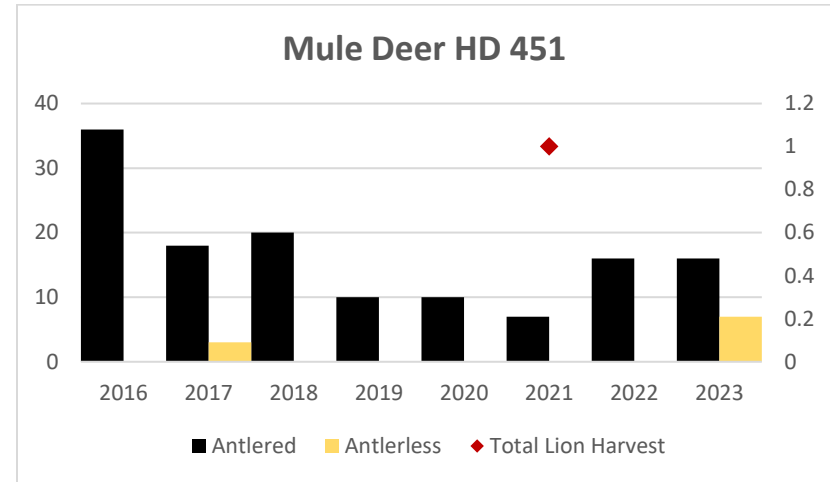

Deer Harvest

Deer Harvest

MOUNTAIN LION LMU 411

DEER AND ELK HDs 411*, 412

*Elk Counts for HD 411 not included in this report since part of Snowy Mountains EMU and includes combined data with HD 535.

Elk Counts

Deer Harvest

Deer Harvest

MOUNTAIN LION LMU 413

DEER AND ELK HD 413

Elk Counts

Deer Harvest

MOUNTAIN LION LMU 416

DEER AND ELK HDs 416, 451, 452

Elk Counts

Deer Harvest

Deer Harvest

Deer Harvest

MOUNTAIN LION LMU 421

DEER AND ELK HD 421

Elk Counts

Deer Harvest