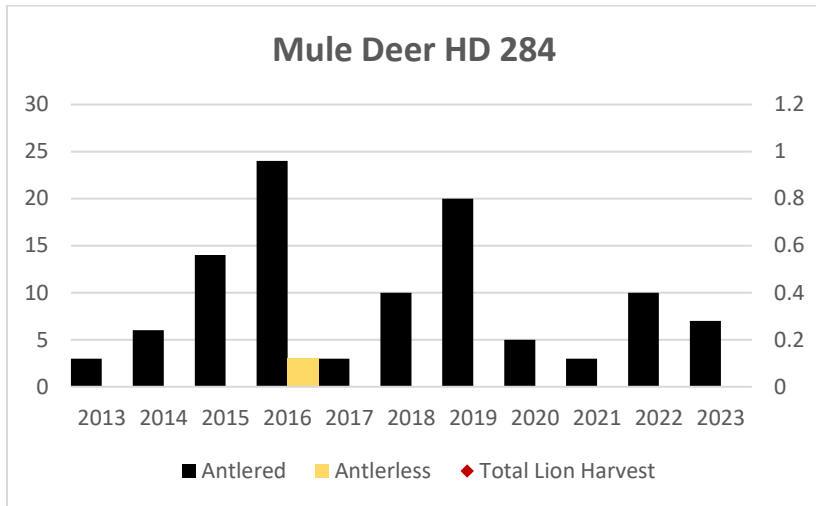

Elk Counts

Deer Harvest

Deer Harvest

Deer Harvest

Deer Harvest

Deer Harvest

MOUNTAIN LION LMU 290

DEER AND ELK HDs 290*, 291, 292, 298*

*Elk Counts for HD 290 and HD 298 combined in this report.

Elk Counts

Deer Harvest

Deer Harvest

Deer Harvest

Deer Harvest

MOUNTAIN LION LMU 318

DEER AND ELK HDs 318, 335