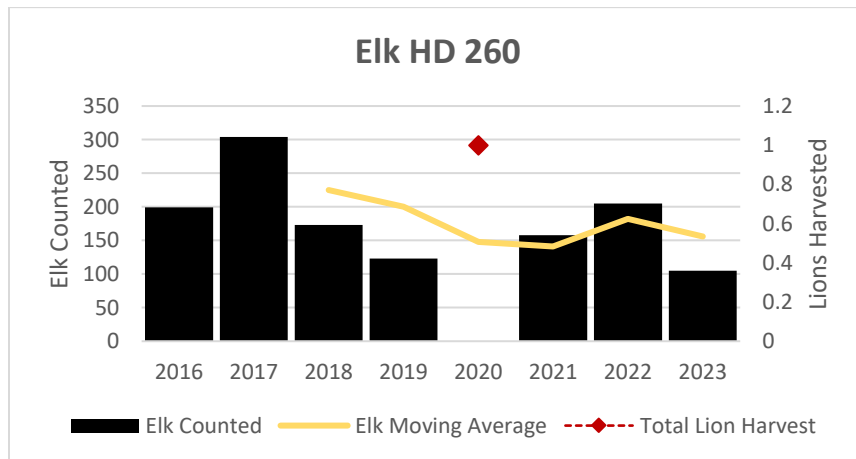

MOUNTAIN LION LMU 204

DEER AND ELK HDs 204*, 260, 261*, 262*

*Elk Counts also include Skalkaho-Willow, Willow-8 Mile, and 8 Mile-North for HD's 204, 261, and 262 (North Sapphire EMU).

Elk Counts

Deer Harvest

Deer Harvest

Deer Harvest

Deer Harvest

MOUNTAIN LION LMU 210

DEER AND ELK HD 210*

*Elk Counts for HD 210 include HD 210 North as part of LMU 210.

Elk Counts

Deer Harvest