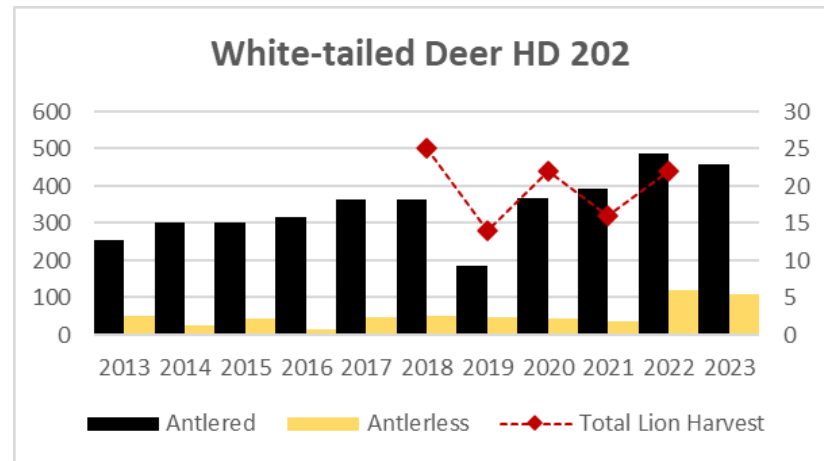

Deer Harvest

MOUNTAIN LION LMU 215

DEER AND ELK HD 215

Elk Counts

Deer Harvest

MOUNTAIN LION LMU 240

DEER AND ELK HDs 201*, 202*, 240*

* HD 201, HD 202, and HD 240 had boundary changes in 2022.

Elk Counts

Elk Counts

Deer Harvest

Deer Harvest

Deer Harvest

MOUNTAIN LION LMU 250

DEER AND ELK HD 250

Elk Counts