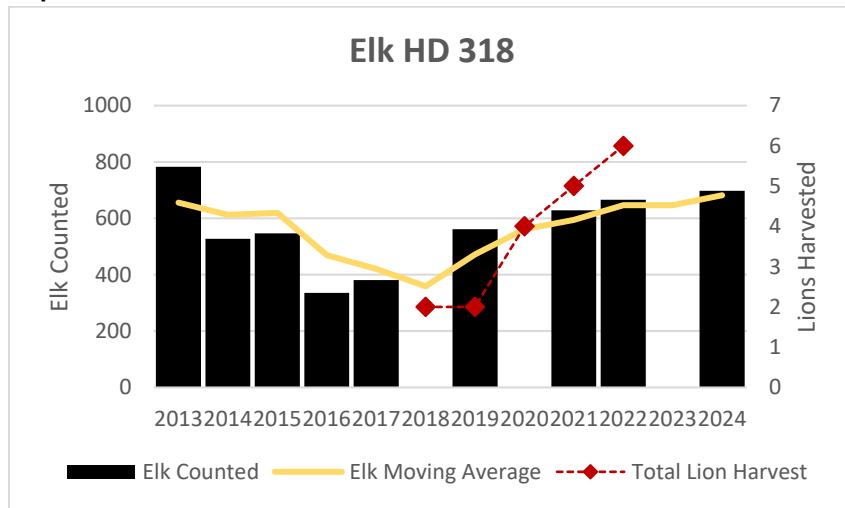

MOUNTAIN LION LMU 318

DEER AND ELK HDs 318, 335

Population Estimates