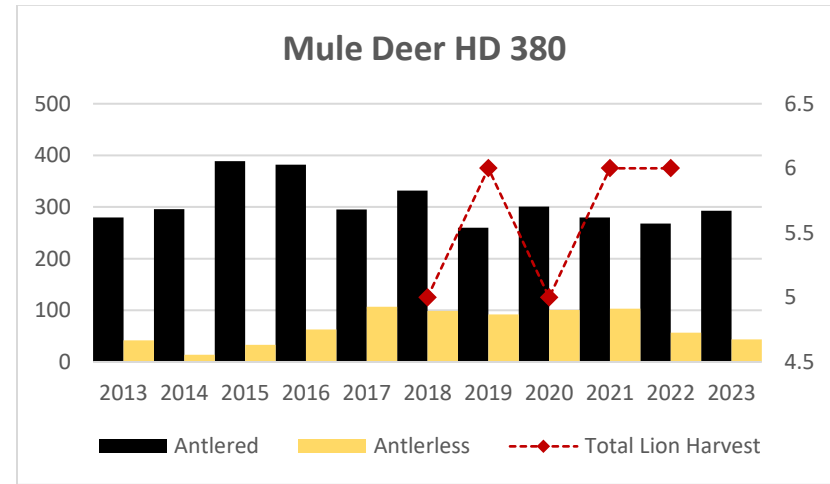

Deer Harvest

Deer Harvest

Deer Harvest

MOUNTAIN LION LMU 350

DEER AND ELK HDs 350, 370

Elk Counts

Deer Harvest

Deer Harvest

MOUNTAIN LION LMU 380

DEER AND ELK HD 380*

*HD 380 had a boundary change in 2022.

Elk Counts

Deer Harvest

MOUNTAIN LION LMU 391

DEER AND ELK HD 391, 392

Population Estimates