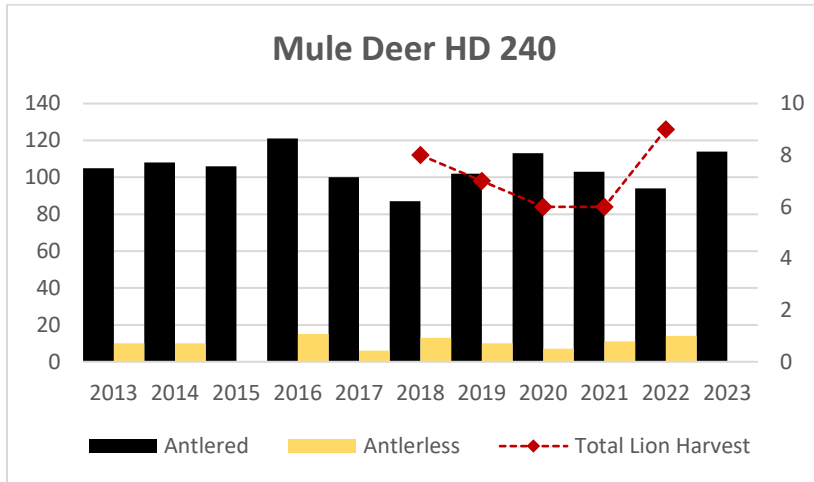

Deer Harvest

MOUNTAIN LION LMU 215

DEER AND ELK HD 215

Elk Counts

Deer Harvest

MOUNTAIN LION LMU 240

DEER AND ELK HDs 201*, 202*, 240*

* HD 201, HD 202, and HD 240 had boundary changes in 2022.

Elk Counts

Elk Counts

Deer Harvest

Deer Harvest

Deer Harvest

MOUNTAIN LION LMU 250

DEER AND ELK HD 250

Elk Counts