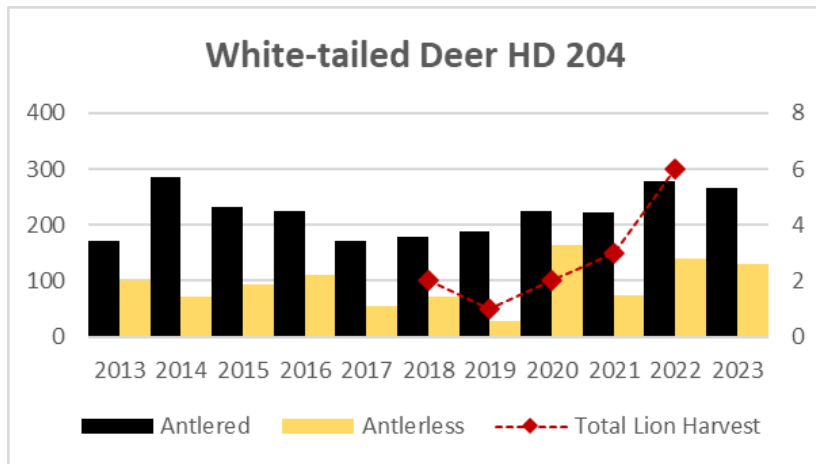

MOUNTAIN LION LMU 204

DEER AND ELK HDs 204*, 260, 261*, 262*

*Elk Counts also include Skalkaho-Willow, Willow-8 Mile, and 8 Mile-North for HD's 204, 261, and 262 (North Sapphire EMU).

Elk Counts

Deer Harvest

Deer Harvest

Deer Harvest

Deer Harvest

MOUNTAIN LION LMU 210

DEER AND ELK HD 210*

*Elk Counts for HD 210 include HD 210 North as part of LMU 210.

Elk Counts

Deer Harvest