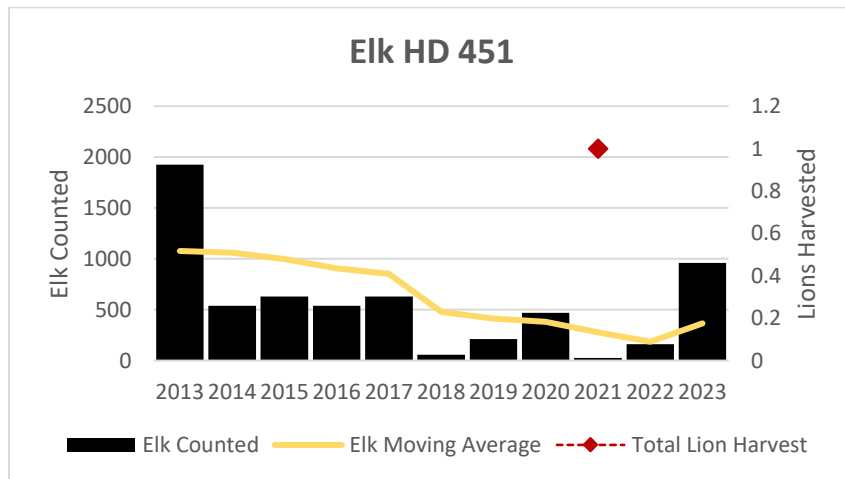

MOUNTAIN LION LMU 416

DEER AND ELK HDs 416, 451, 452

Elk Counts