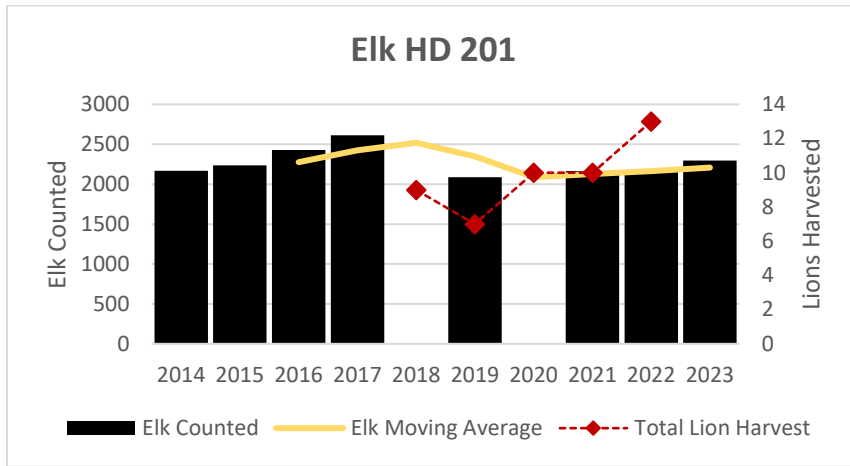

MOUNTAIN LION LMU 240

DEER AND ELK HDs 201*, 202*, 240*

* HD 201, HD 202, and HD 240 had boundary changes in 2022.

Elk Counts