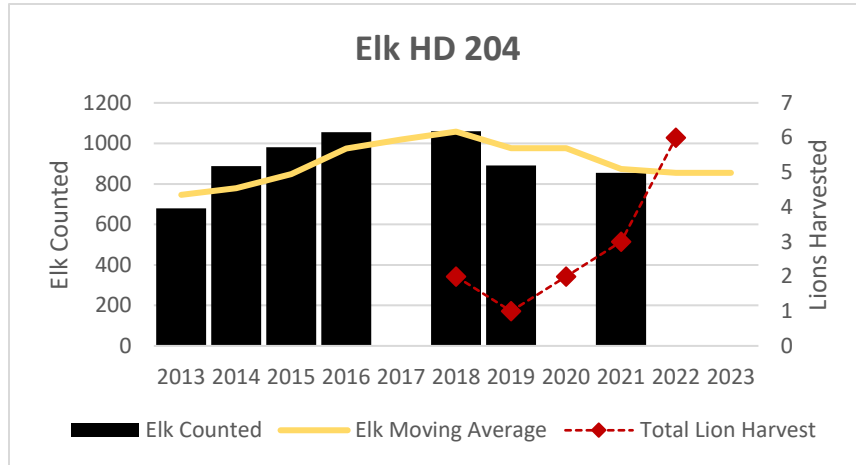

MOUNTAIN LION LMU 204

DEER AND ELK HDs 204*, 260, 261*, 262*

*Elk Counts also include Skalkaho-Willow, Willow-8 Mile, and 8 Mile-North for HD's 204, 261, and 262 (North Sapphire EMU).

Elk Counts

Deer Harvest

Deer Harvest

Deer Harvest

Deer Harvest

MOUNTAIN LION LMU 210

DEER AND ELK HD 210*

*Elk Counts for HD 210 include HD 210 North as part of LMU 210.

Elk Counts

Deer Harvest