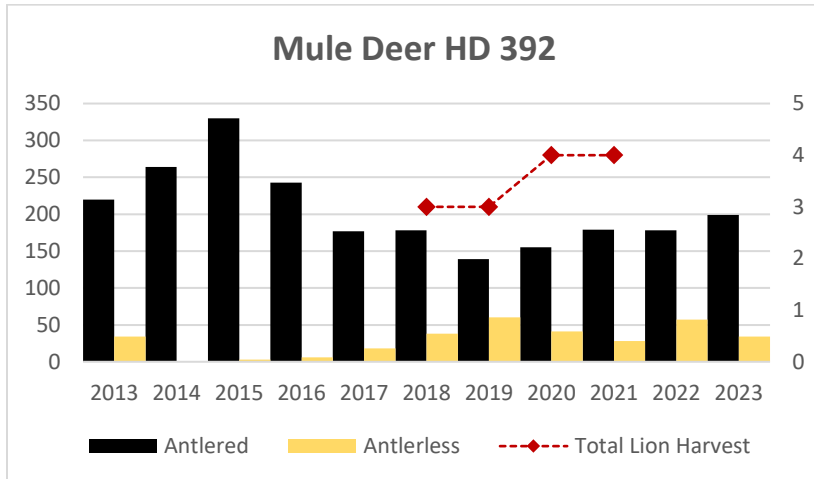

Deer Harvest