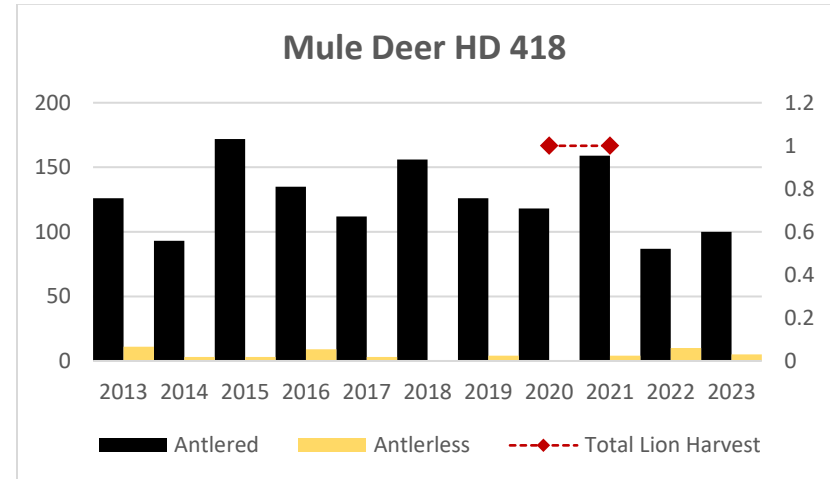

Deer Harvest

Deer Harvest

Deer Harvest

MOUNTAIN LION LMU 448

DEER AND ELK HDs 418, 420*, 448*

*Elk Counts for HD 420 and HD 448 combined in this report.

Elk Counts

Harvest

Deer Harvest

Deer Harvest