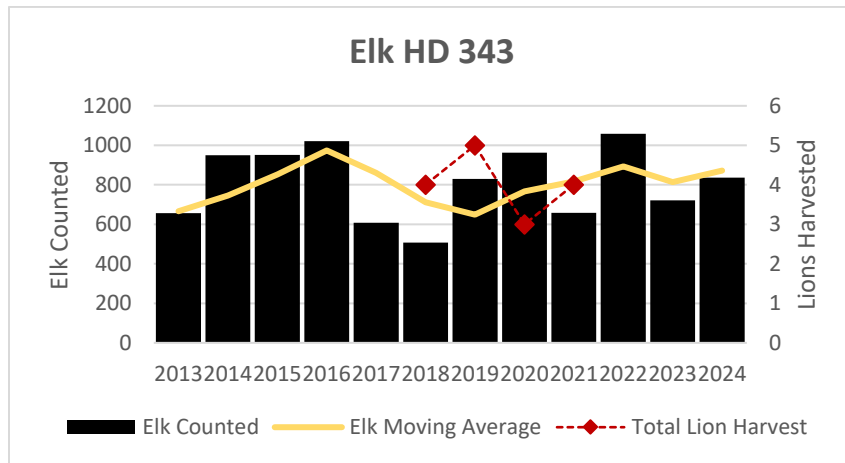

Deer Harvest