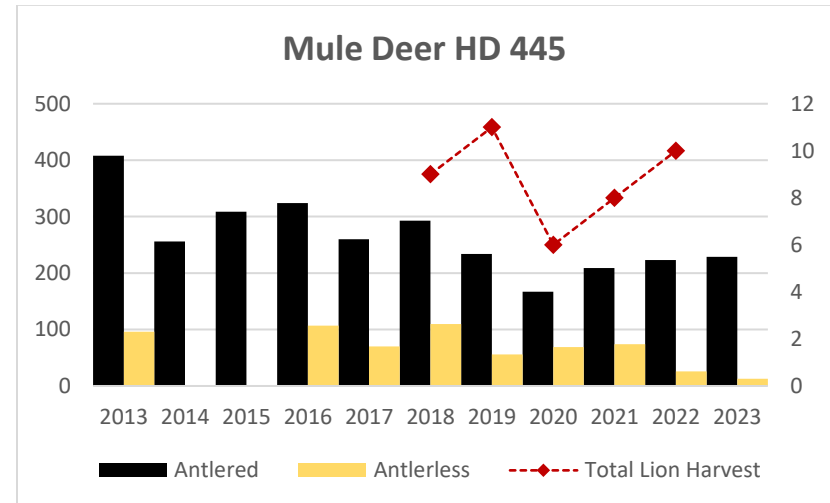

Deer Harvest