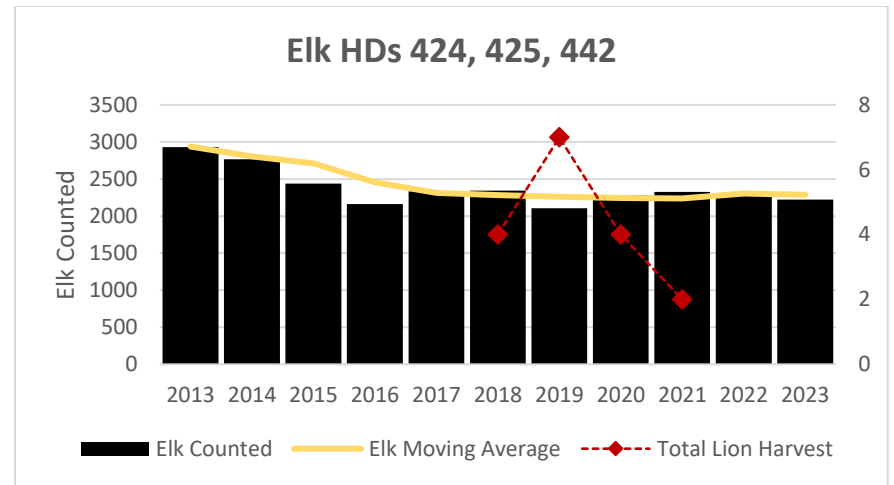

Deer Harvest

Deer Harvest

MOUNTAIN LION LMU 413

DEER AND ELK HD 413

Elk Counts

Deer Harvest

MOUNTAIN LION LMU 416

DEER AND ELK HDs 416, 451, 452

Elk Counts

Deer Harvest

Deer Harvest

Deer Harvest

MOUNTAIN LION LMU 421

DEER AND ELK HD 421

Elk Counts

Deer Harvest

MOUNTAIN LION LMU 422

DEER AND ELK HDs 422**, 424*, 425*, 442*, 450*

*Elk Counts for HD 424, HD 425, and HD 442 combined for this report. HD 422, HD 442, HD 450 had boundary change in 2022.

Elk Counts

Deer Harvest