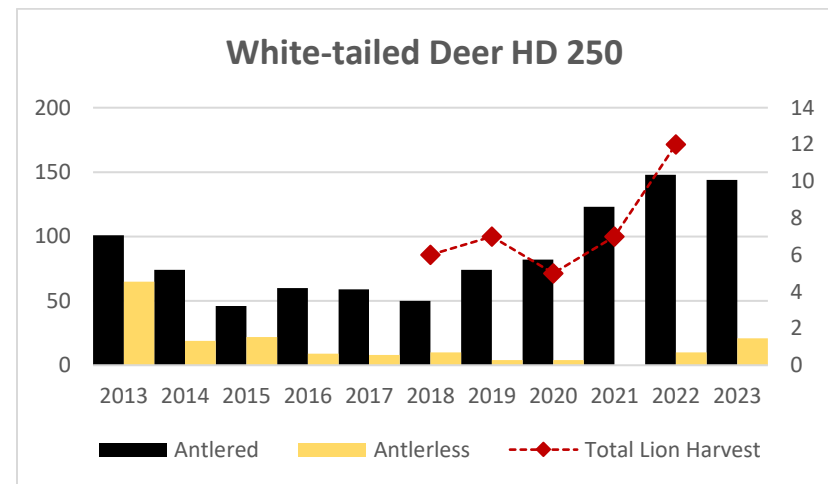

Deer Harvest