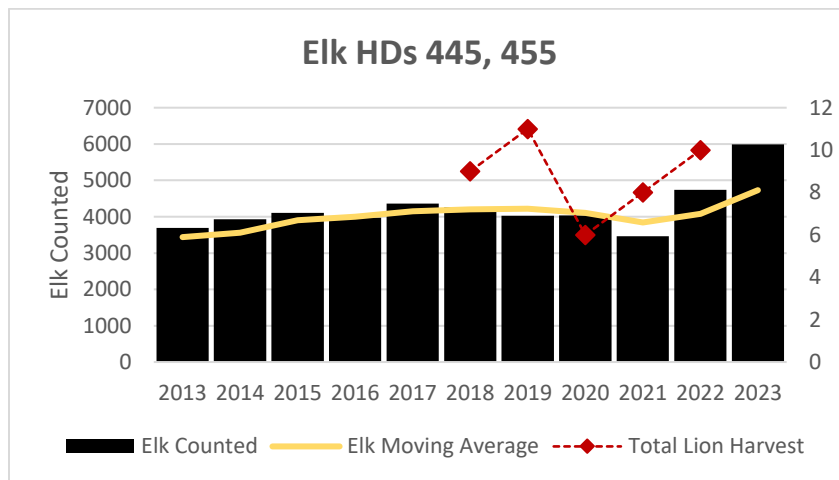

Deer Harvest