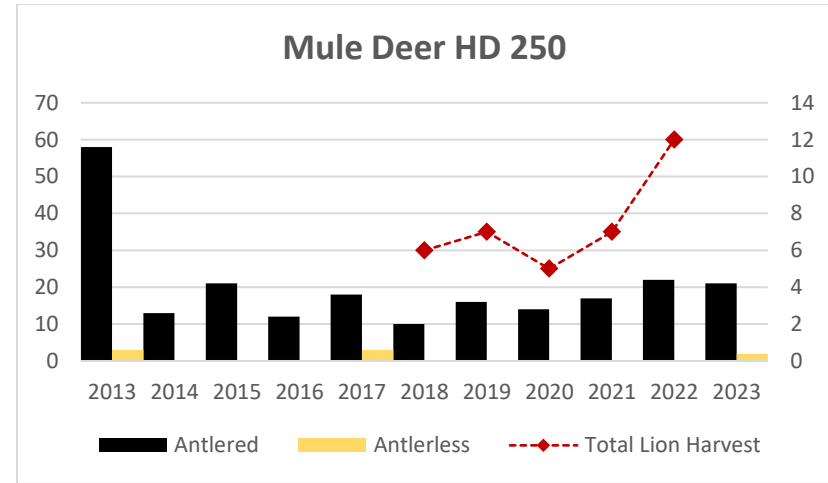

Deer Harvest