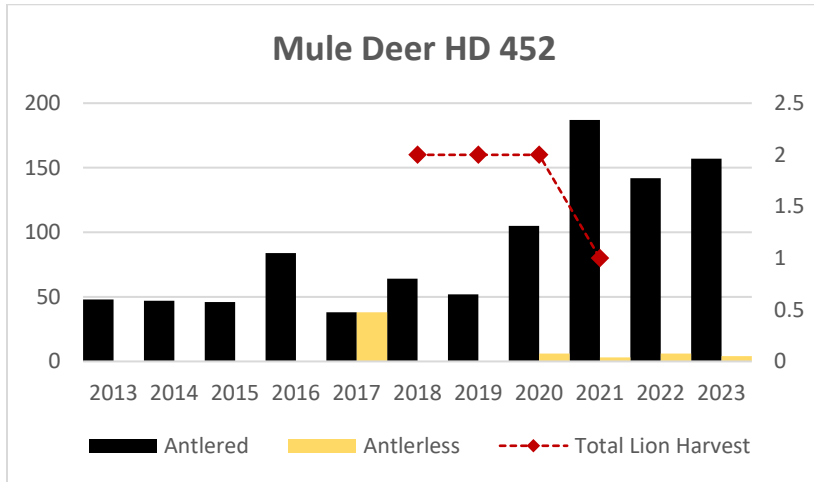

Elk Counts

Deer Harvest

Deer Harvest

Deer Harvest

MOUNTAIN LION LMU 421

DEER AND ELK HD 421

Elk Counts

Deer Harvest