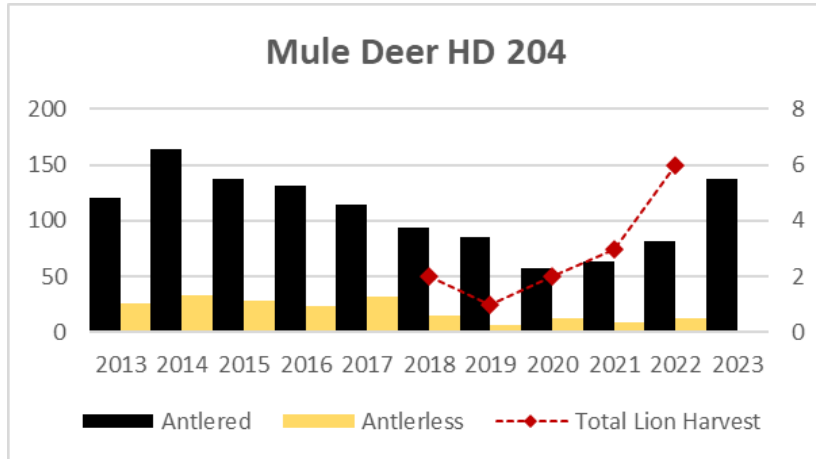

MOUNTAIN LION LMU 204

DEER AND ELK HDs 204*, 260, 261*, 262*

*Elk Counts also include Skalkaho-Willow, Willow-8 Mile, and 8 Mile-North for HD's 204, 261, and 262 (North Sapphire EMU).

Elk Counts

Deer Harvest

Deer Harvest

Deer Harvest

Deer Harvest

MOUNTAIN LION LMU 210

DEER AND ELK HD 210*

*Elk Counts for HD 210 include HD 210 North as part of LMU 210.

Elk Counts

Deer Harvest