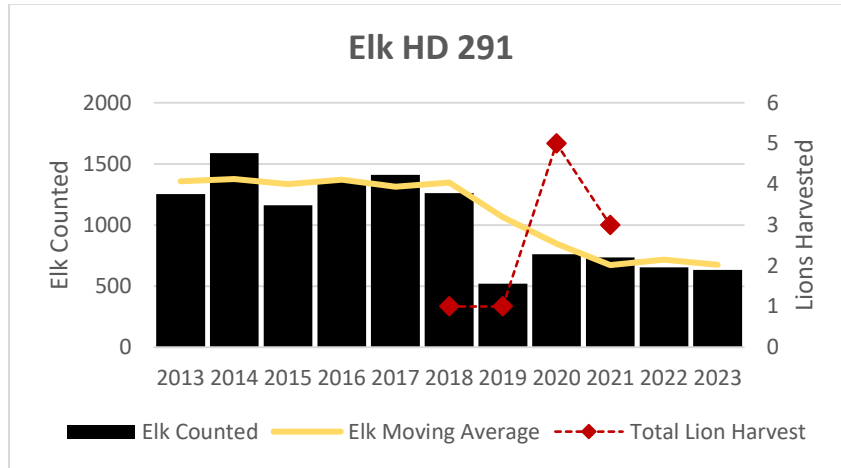

MOUNTAIN LION LMU 290

DEER AND ELK HDs 290*, 291, 292, 298*

*Elk Counts for HD 290 and HD 298 combined in this report.

Elk Counts