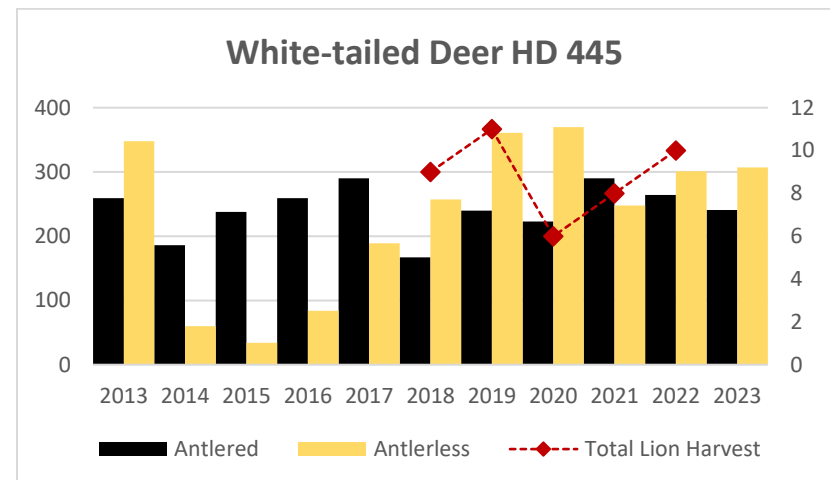

Elk Counts

Deer Harvest

Deer Harvest

Deer Harvest

MOUNTAIN LION LMU 421

DEER AND ELK HD 421

Elk Counts

Deer Harvest

MOUNTAIN LION LMU 422

DEER AND ELK HDs 422**, 424*, 425*, 442*, 450*

*Elk Counts for HD 424, HD 425, and HD 442 combined for this report. HD 422, HD 442, HD 450 had boundary change in 2022.

Elk Counts

Deer Harvest

Deer Harvest

Deer Harvest

Deer Harvest

Deer Harvest

MOUNTAIN LION LMU 445

DEER AND ELK HDs 445*, 446, 455*

*Elk Counts for HD 445 and HD 455 combined in this report.

Elk Counts

Deer Harvest

Deer Harvest

Deer Harvest

MOUNTAIN LION LMU 448

DEER AND ELK HDs 418, 420*, 448*

*Elk Counts for HD 420 and HD 448 combined in this report.

Elk Counts

Harvest