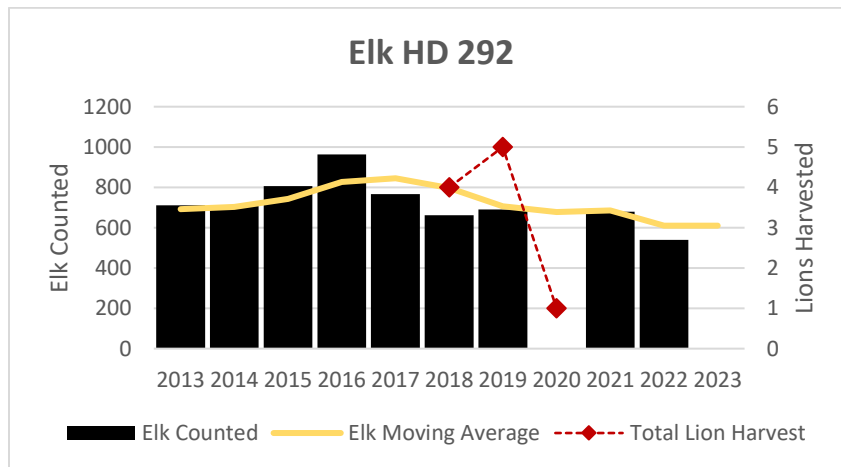

MOUNTAIN LION LMU 290

DEER AND ELK HDs 290*, 291, 292, 298*

*Elk Counts for HD 290 and HD 298 combined in this report.

Elk Counts