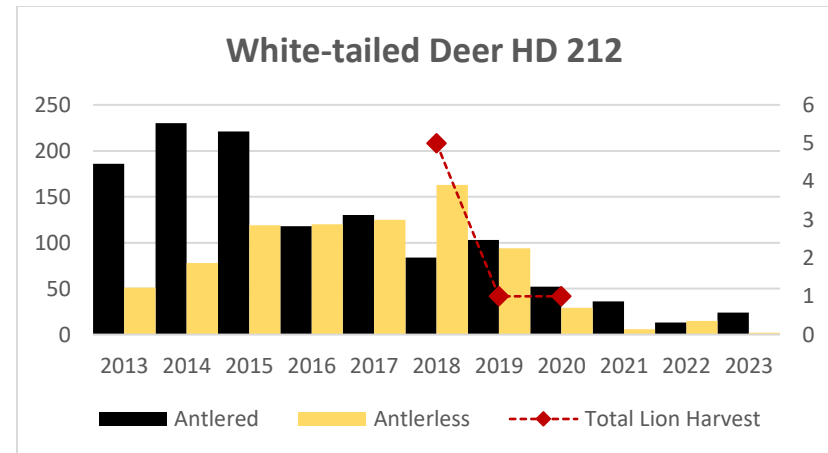

Elk Counts

Deer Harvest

Deer Harvest

MOUNTAIN LION LMU 213

DEER AND ELK HDs 212*, 213*, 217*

*Elk Counts for HD 212 not included in this report. HDs 212 part of Rock Creek and Flint Creek EMU with HDs 210, 211, and 216. HD 212, HD 213, and HD 217 had a boundary change in 2020.

Elk Counts

Deer Harvest

Deer Harvest

Deer Harvest

MOUNTAIN LION LMU 214

DEER AND ELK HD 214

HD 214 had a boundary change in 2020.

Elk Counts