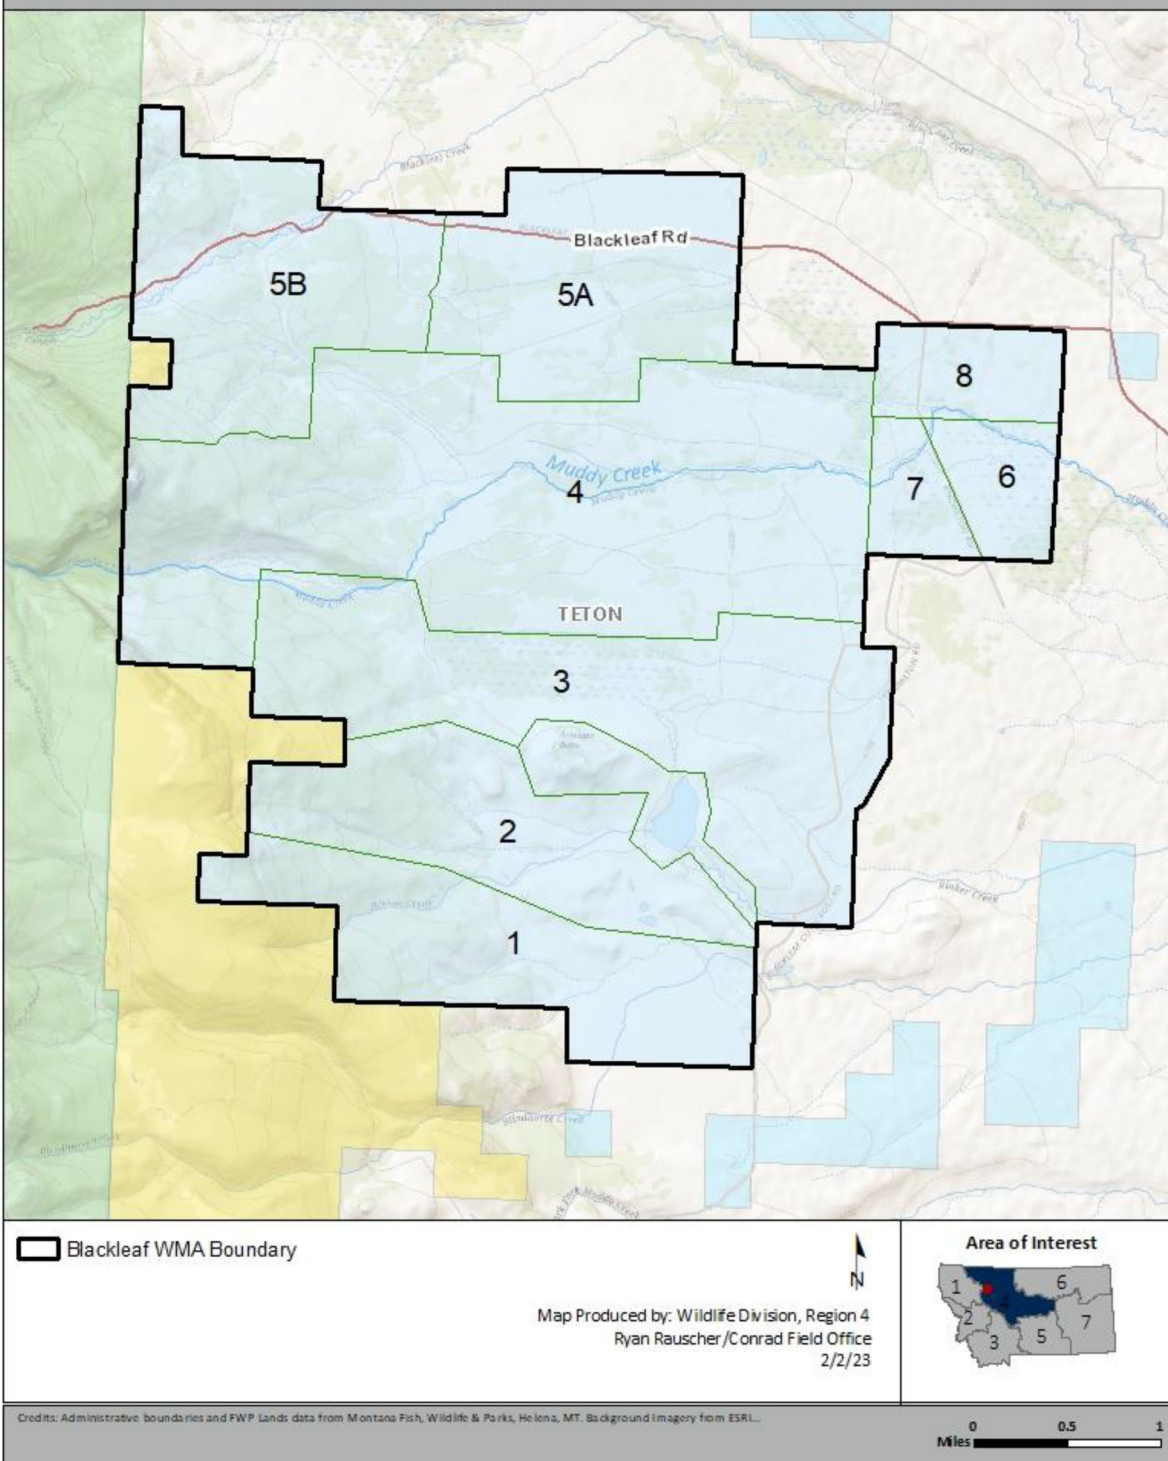

**Figure 1.** General location of Blackleaf Wildlife Management Area, Teton County, Montana.

# Blackleaf Wildlife Management Area Pastures

MONTANA FWP

Figure 2. Grazing system layout on Blackleaf Wildlife Management Area.