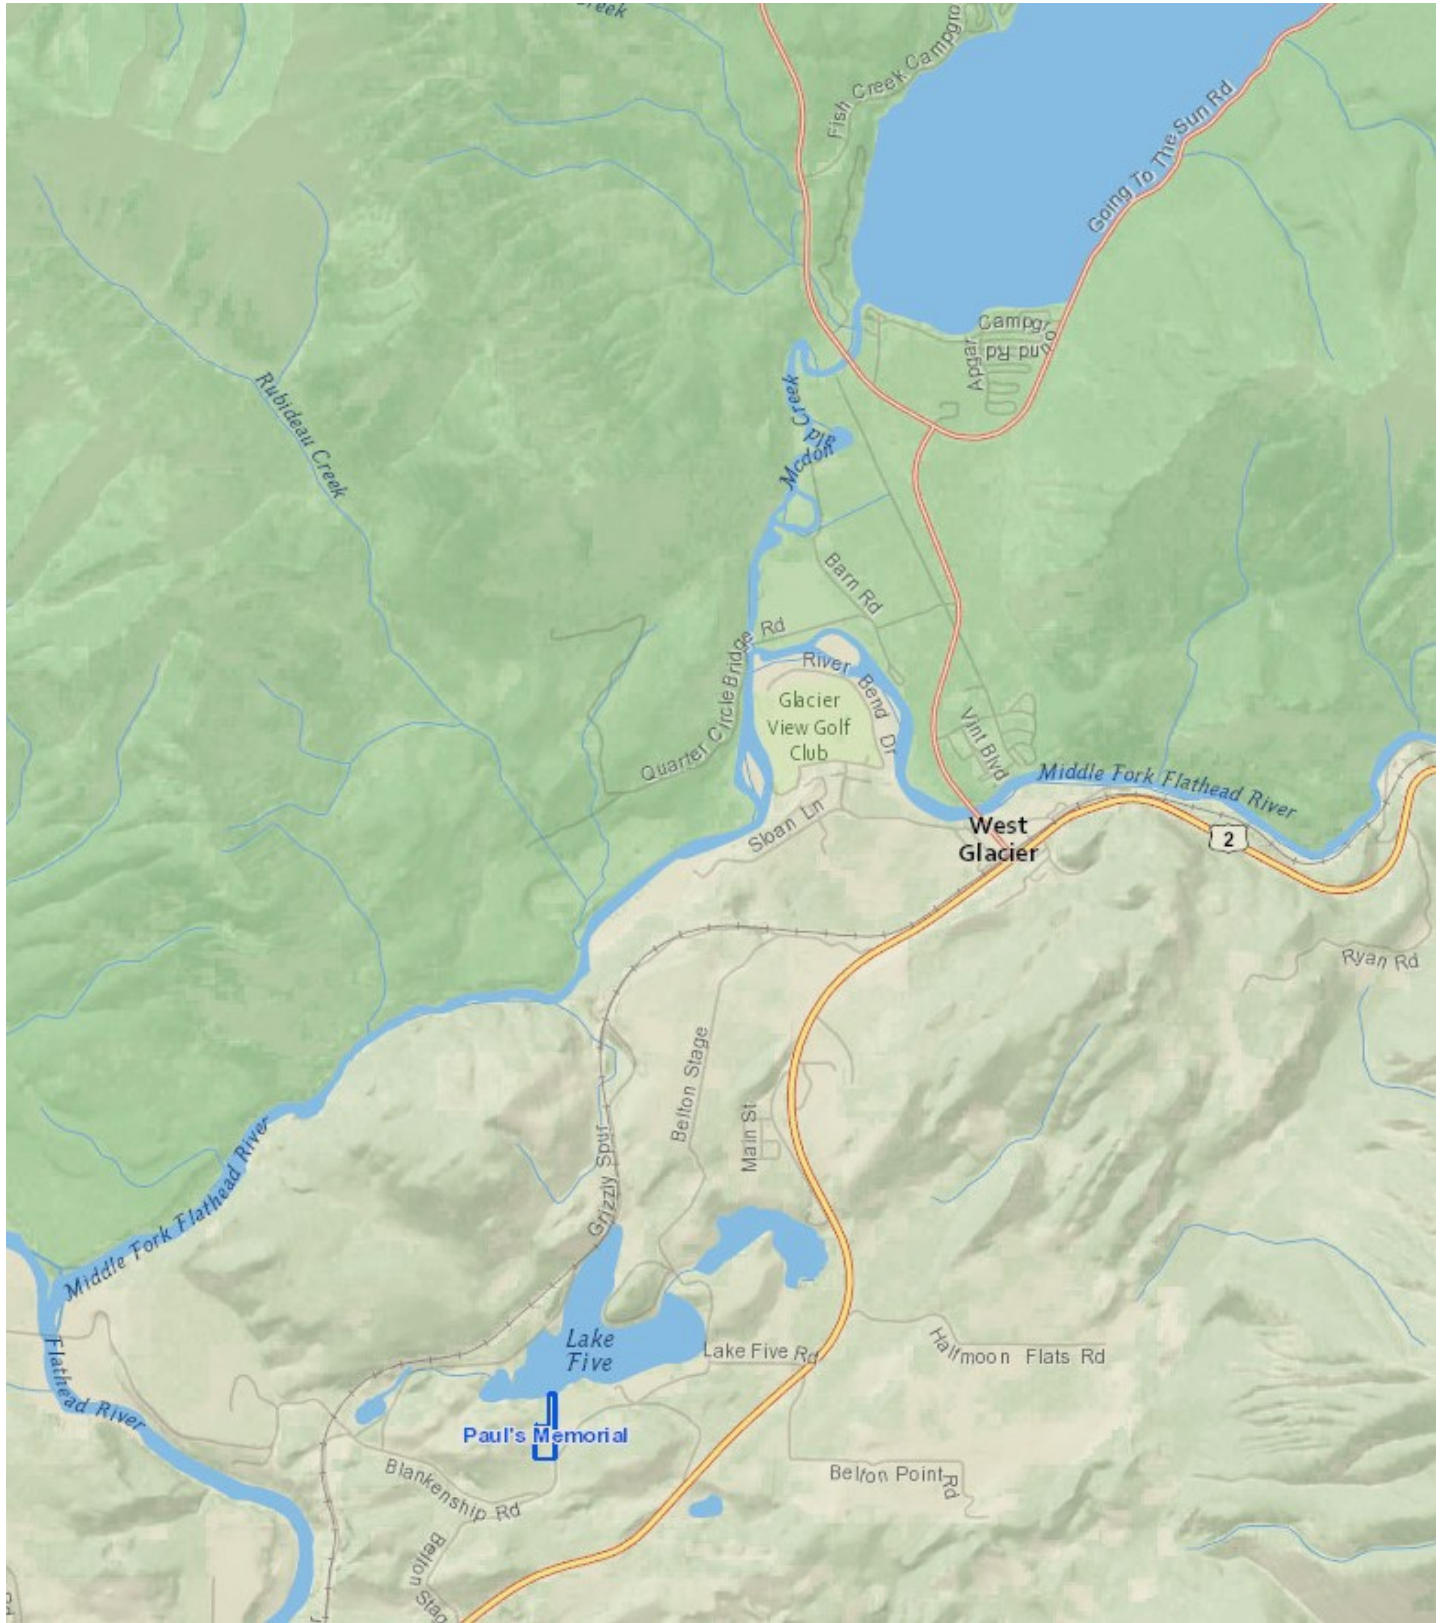

PAULS MEMORIAL FAS LAND DONATION PROPOSAL

PAULS MEMORIAL FAS LAND DONATION PROPOSAL

 PROPOSED DONATION—APPROXIMATELY 4 ACRES