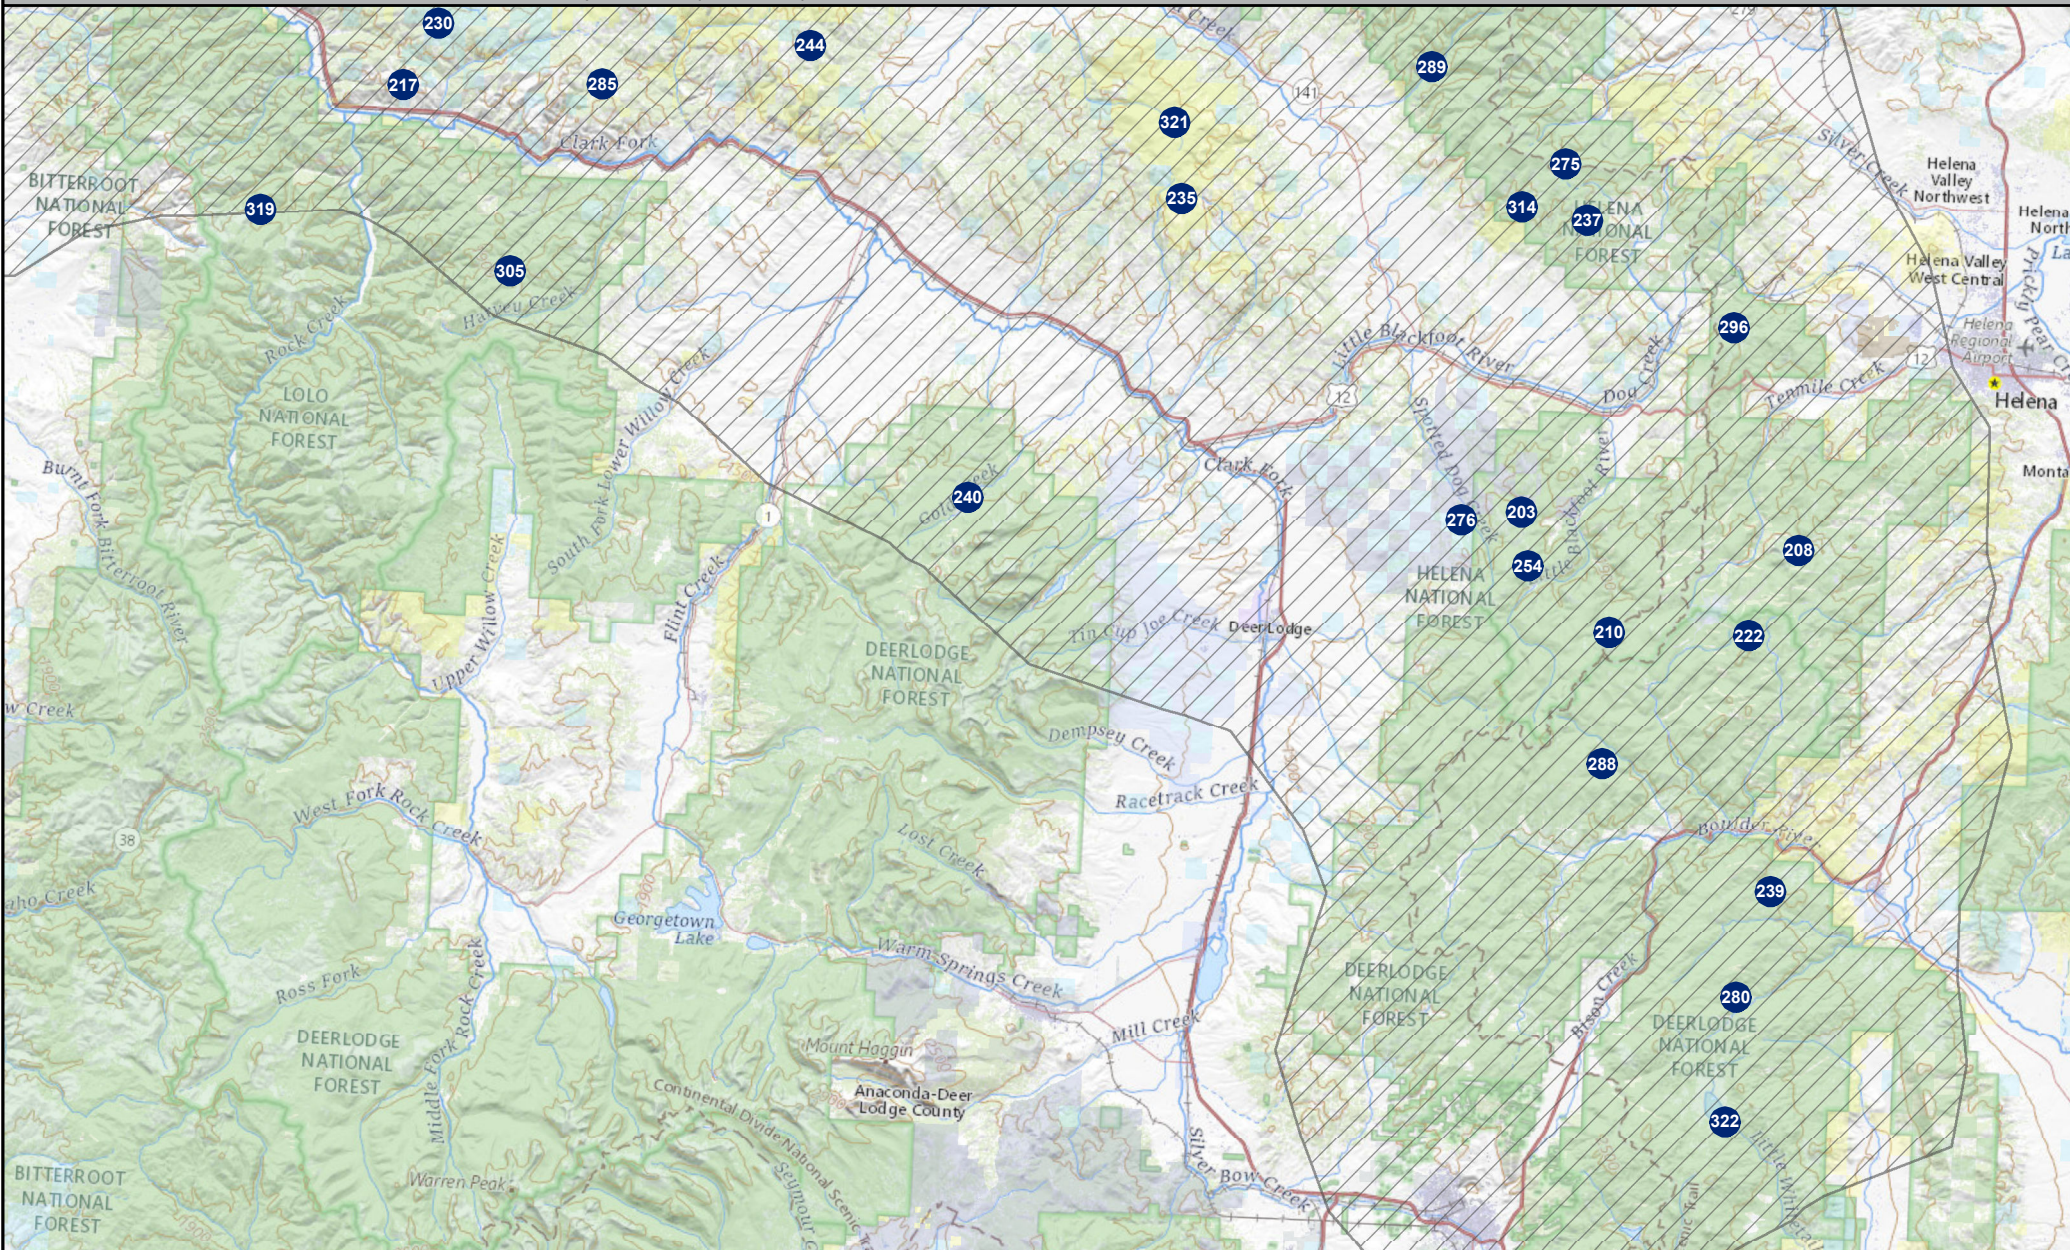

# Proposed Grizzly Bear Relocation Sites

MONTANA FWP

Northern Continental Divide Ecosystem (NCDE) - South

Map updated 12/27/2021

# Proposed Grizzly Bear Relocation Sites -- Locations are approximate and for display purposes only

Grizzly Bear Recovery Zone Boundary

NCDE Grizzly Bear Occupied Habitat - 2020

Grizzly Bear Recovery Zones in Montana

ISR 0101427

0 5 10 Miles

Grizzly bear relocation sites, occupied habitat, and administrative boundaries provided by MFWP. Grizzly bear recovery zones provided by USFWS. Reference data provided by USGS.