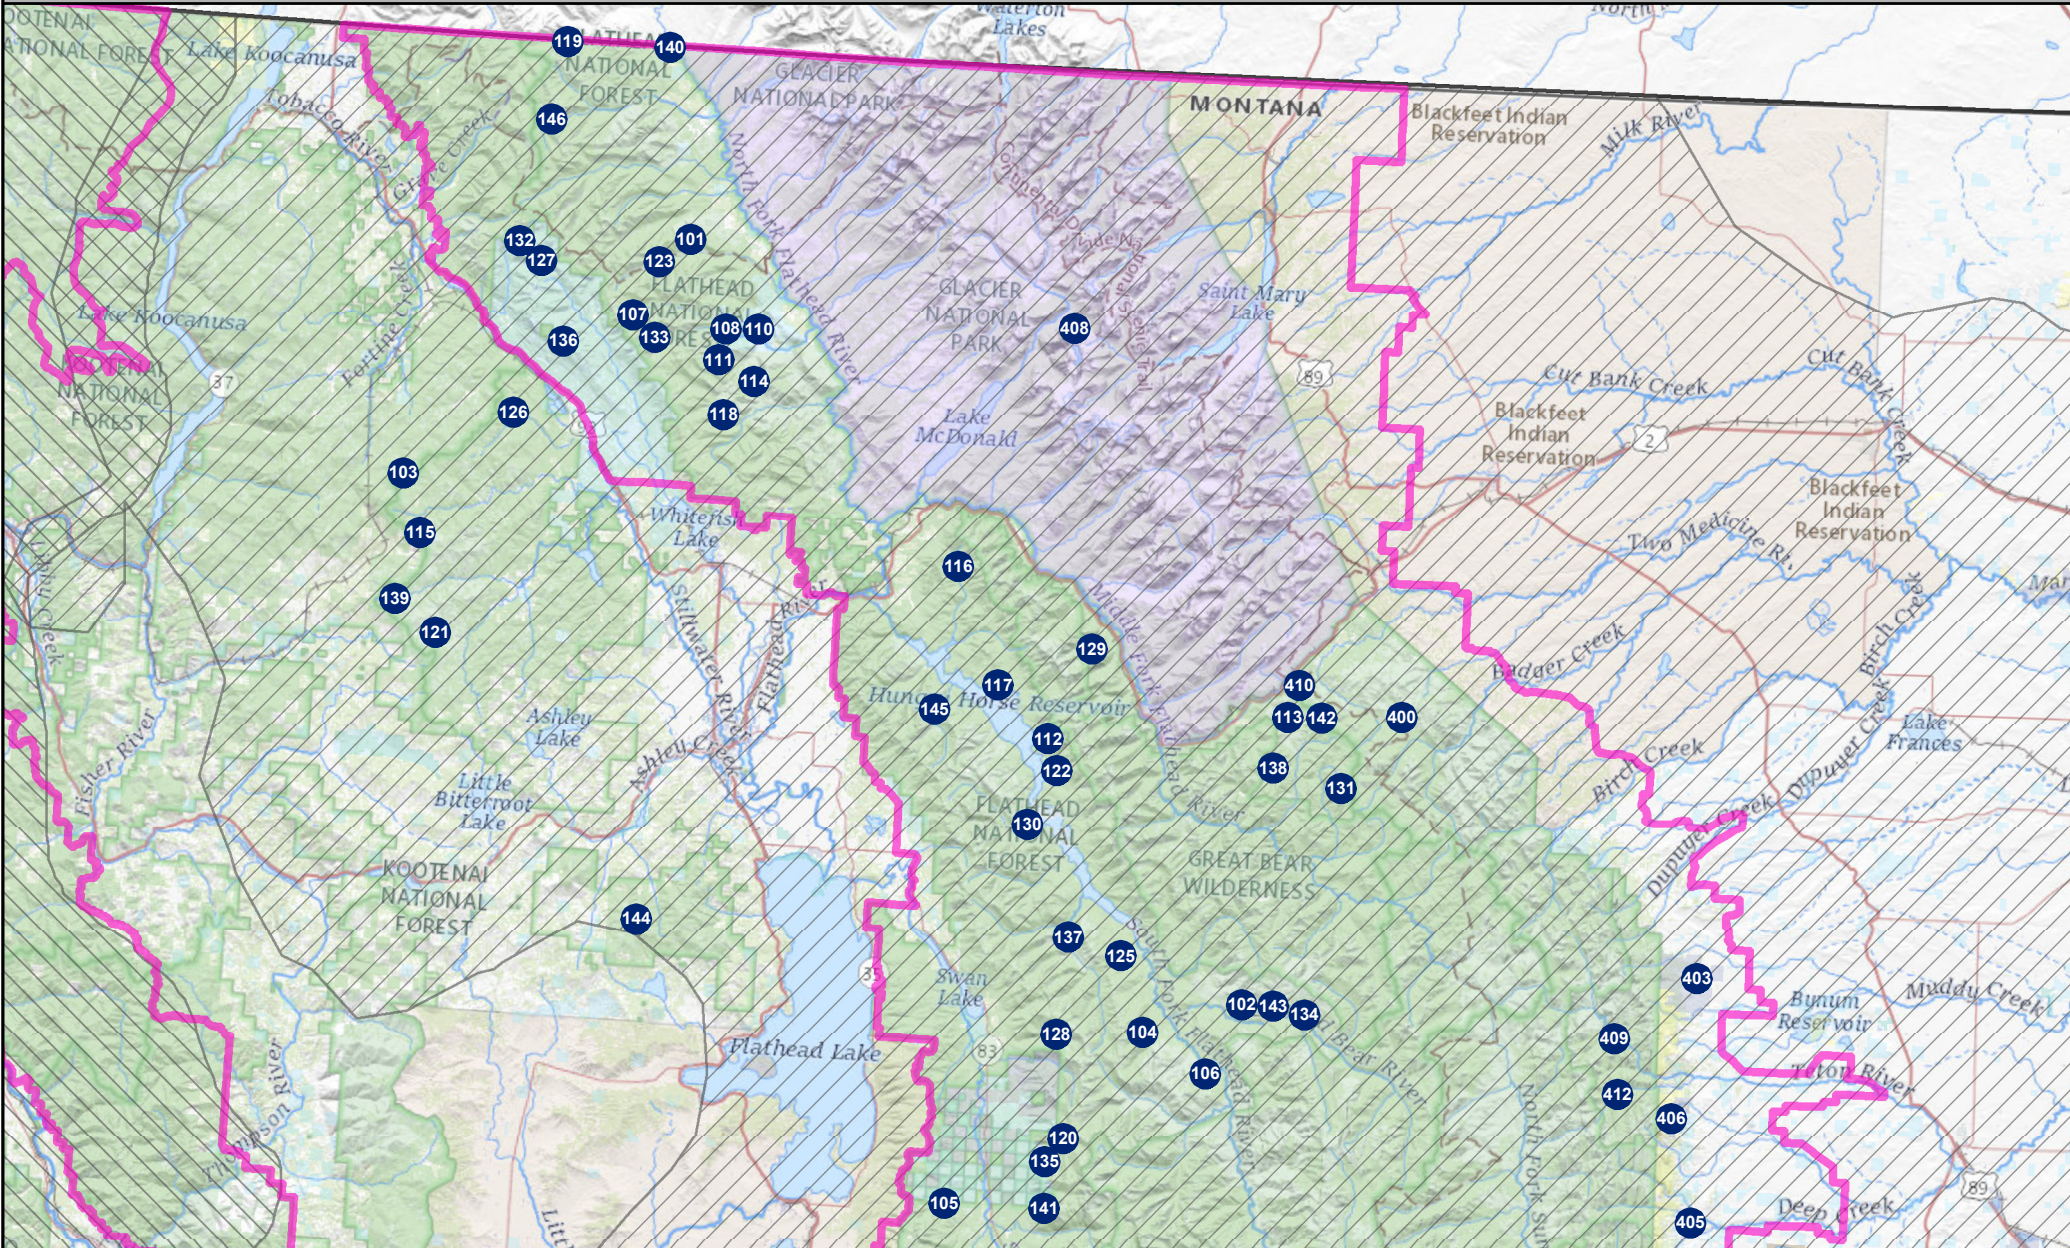

Proposed Grizzly Bear Relocation Sites

Northern Continental Divide Ecosystem (NCDE) - North

Map updated 12/27/2021

Proposed Grizzly Bear Relocation Sites -- Locations are approximate and for display purposes only

Grizzly Bear Recovery Zone Boundary

CYE Grizzly Bear Occupied Habitat - 2020

NCDE Grizzly Bear Occupied Habitat - 2020

Grizzly Bear Recovery Zones in Montana

ISR 0101427

Grizzly bear relocation sites, occupied habitat, and administrative boundaries provided by MFWP. Grizzly bear recovery zones provided by USFWS. Reference data provided by USGS.