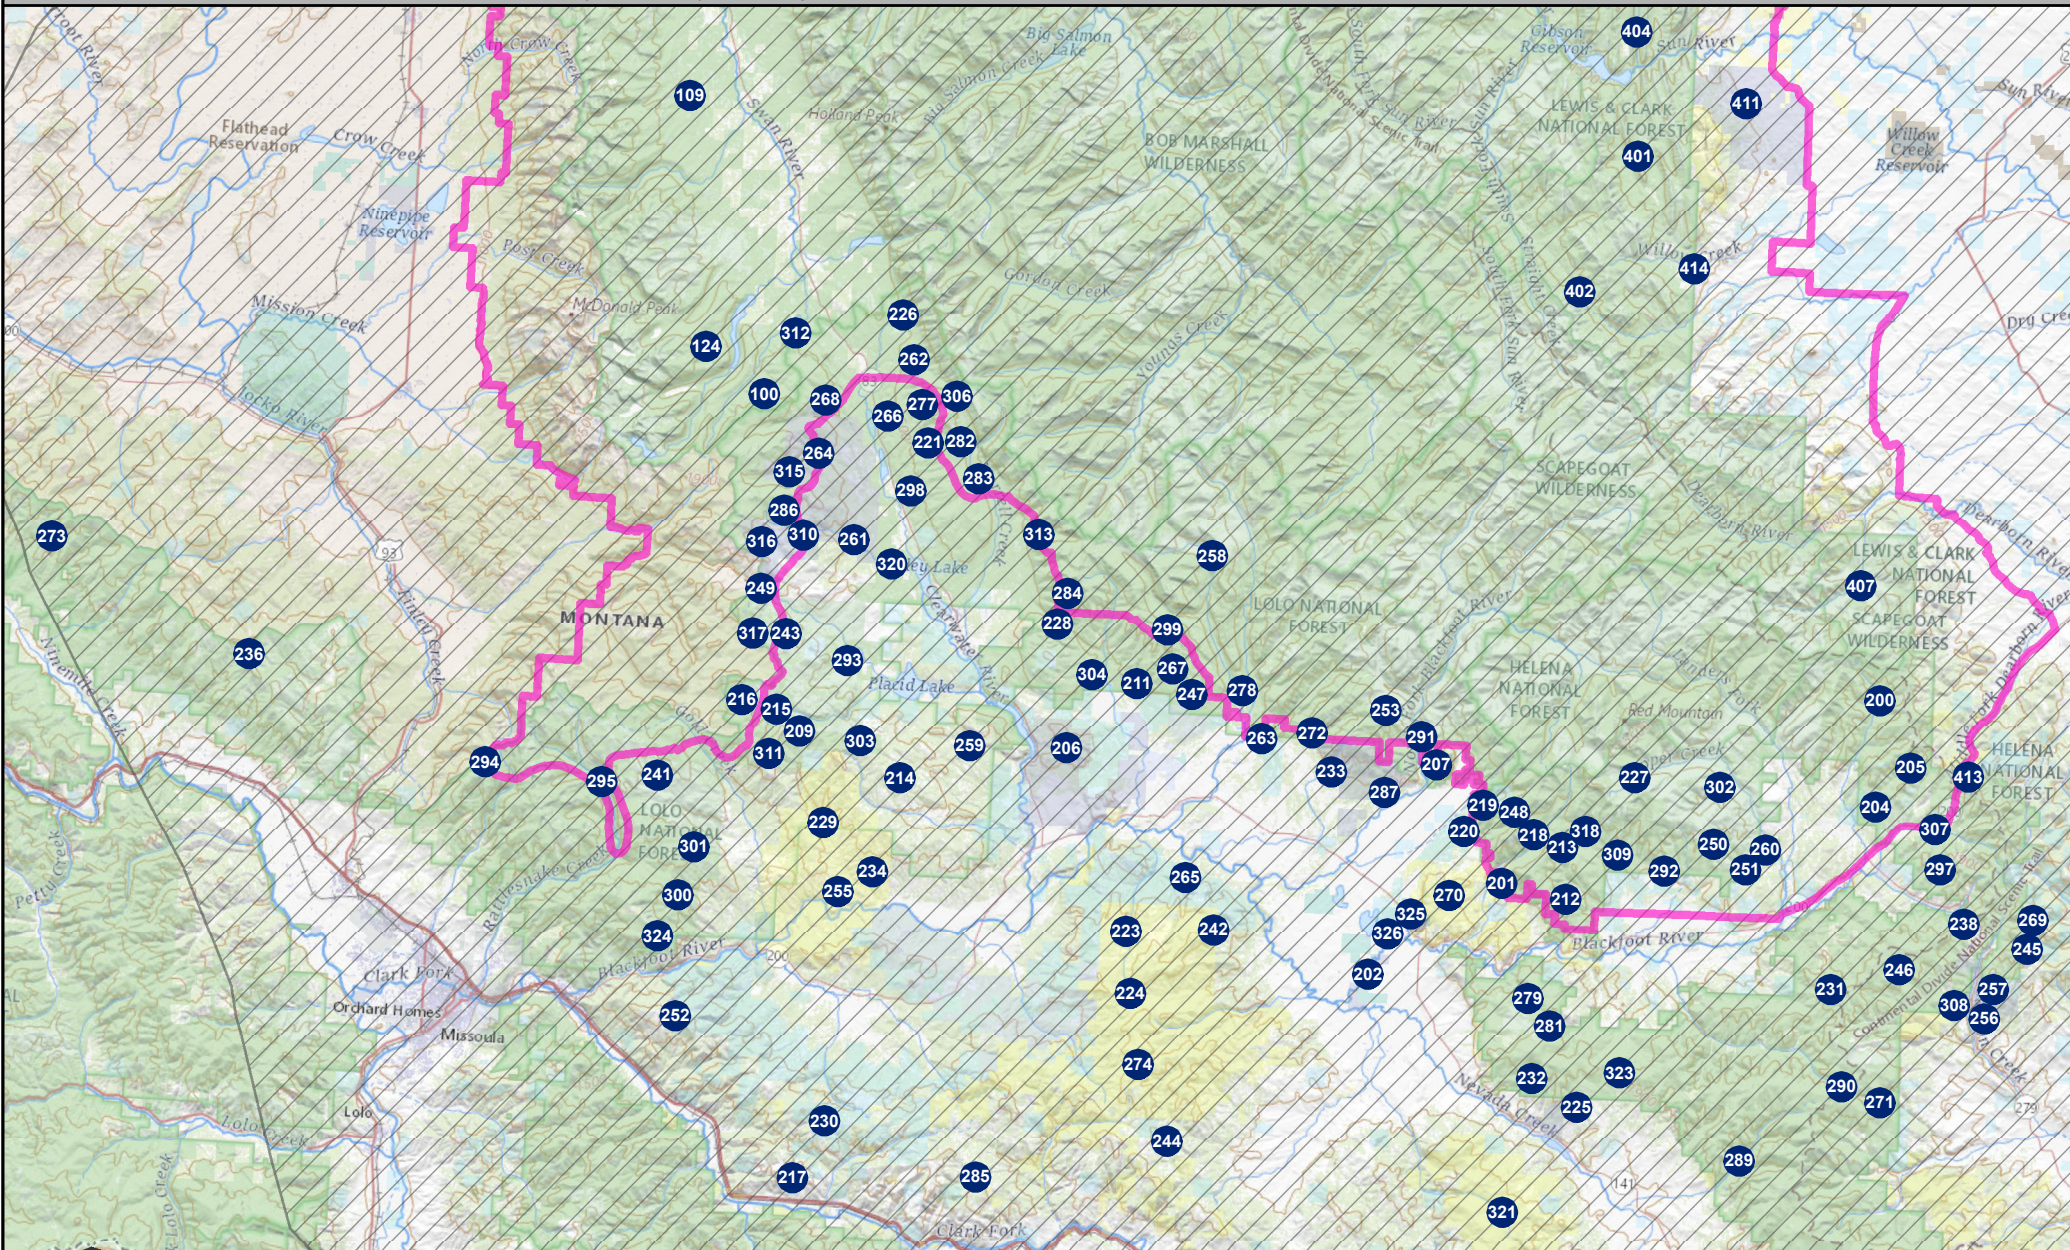

# Proposed Grizzly Bear Relocation Sites

MONTANA FWP

Northern Continental Divide Ecosystem (NCDE) - Middle

Map updated 12/27/2021

# Proposed Grizzly Bear Relocation Sites -- Locations are approximate and for display purposes only

Grizzly Bear Recovery Zone Boundary

NCDE Grizzly Bear Occupied Habitat - 2020

Grizzly Bear Recovery Zones in Montana

ISR 0101427

0 5 10 Miles

Grizzly bear relocation sites, occupied habitat, and administrative boundaries provided by MFWP. Grizzly bear recovery zones provided by USFWS. Reference data provided by USGS.