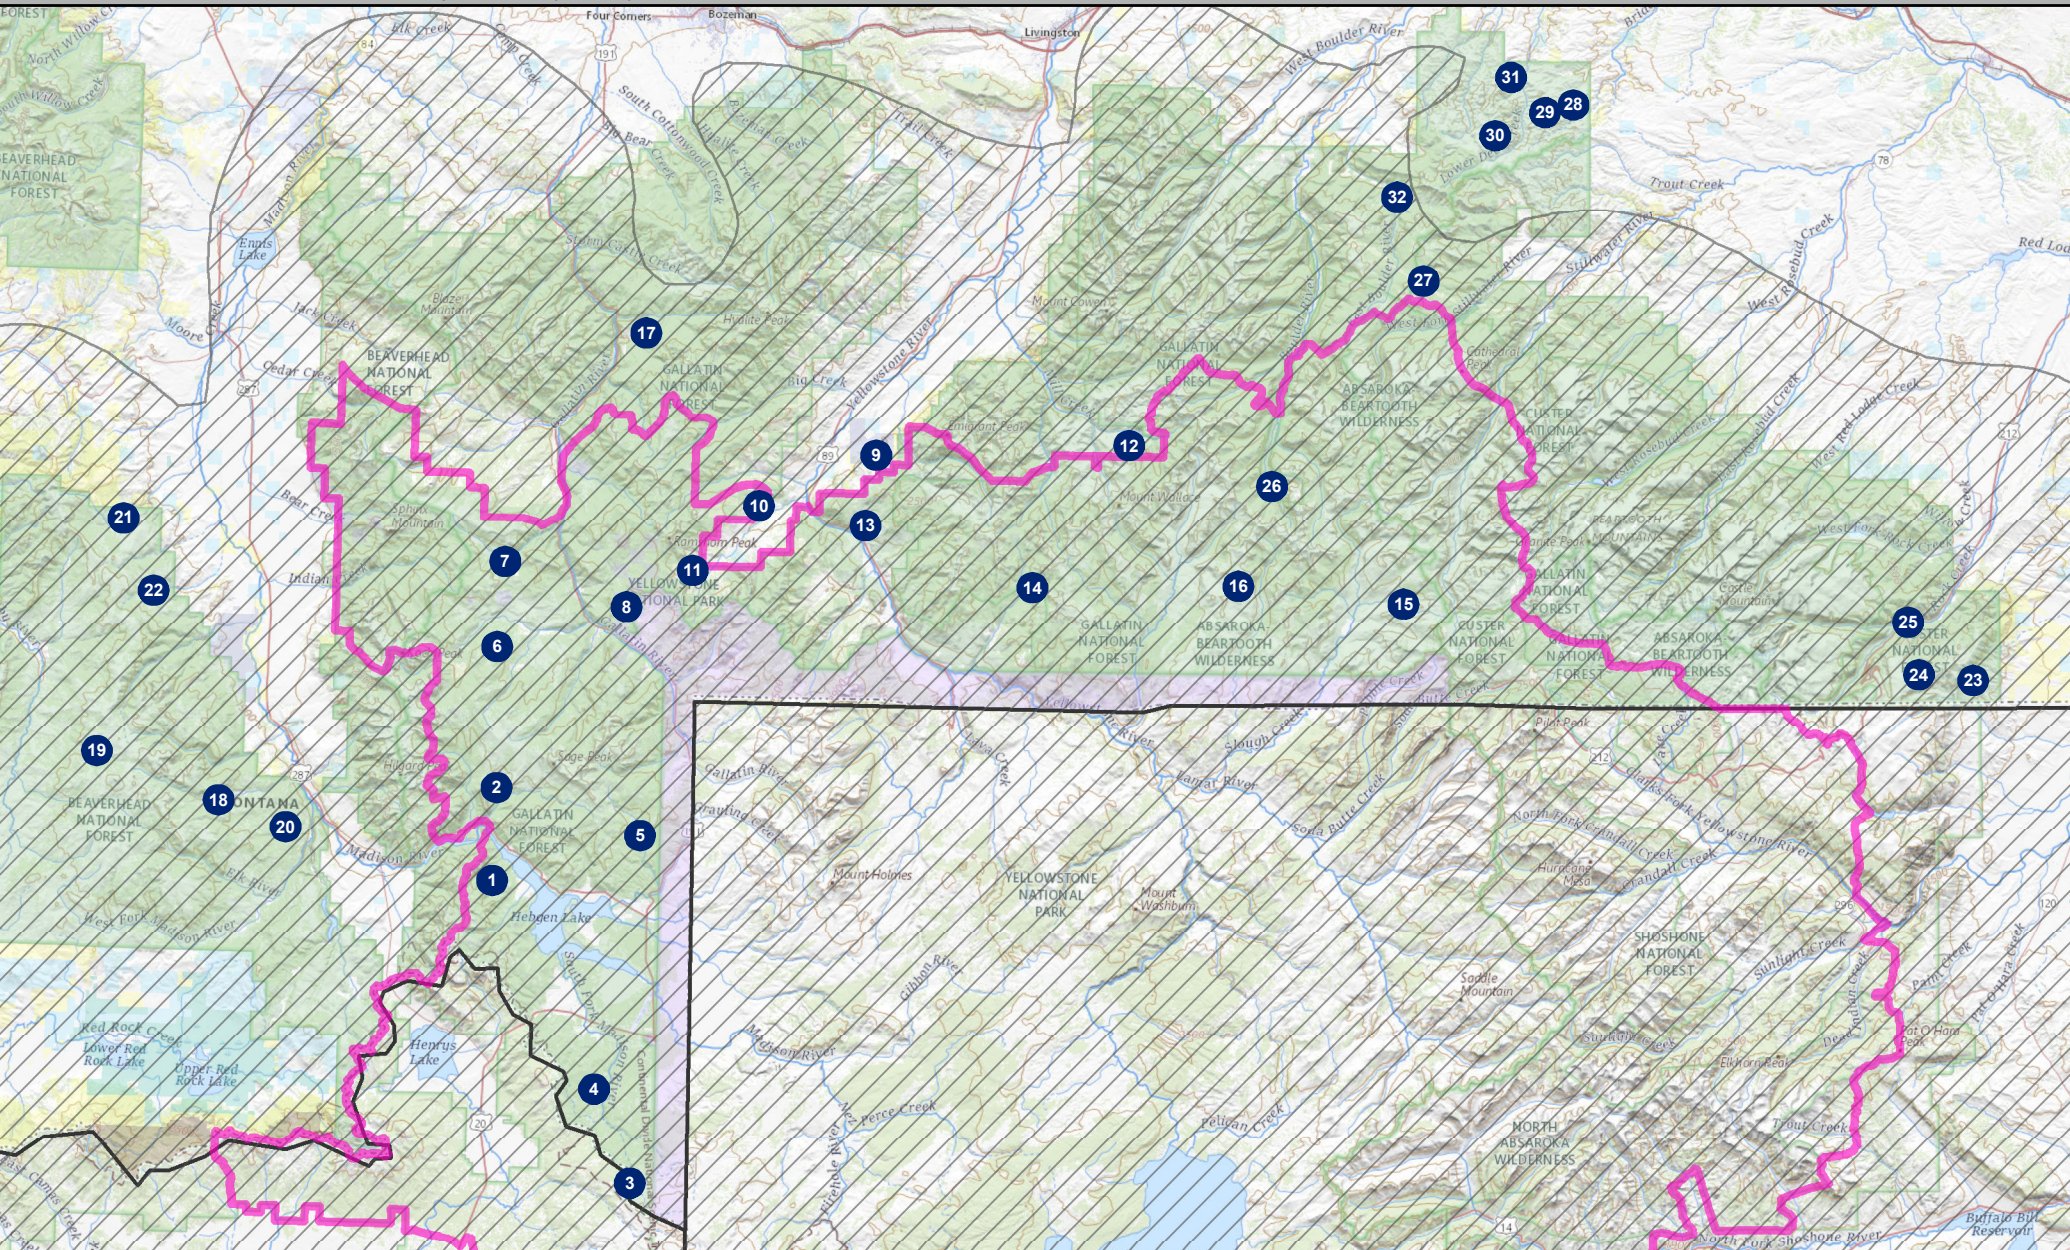

Grizzly Bear Recovery Zones in Montana

Proposed Grizzly Bear Relocation Sites

MONTANA FWP

Greater Yellowstone Ecosystem (GYE)