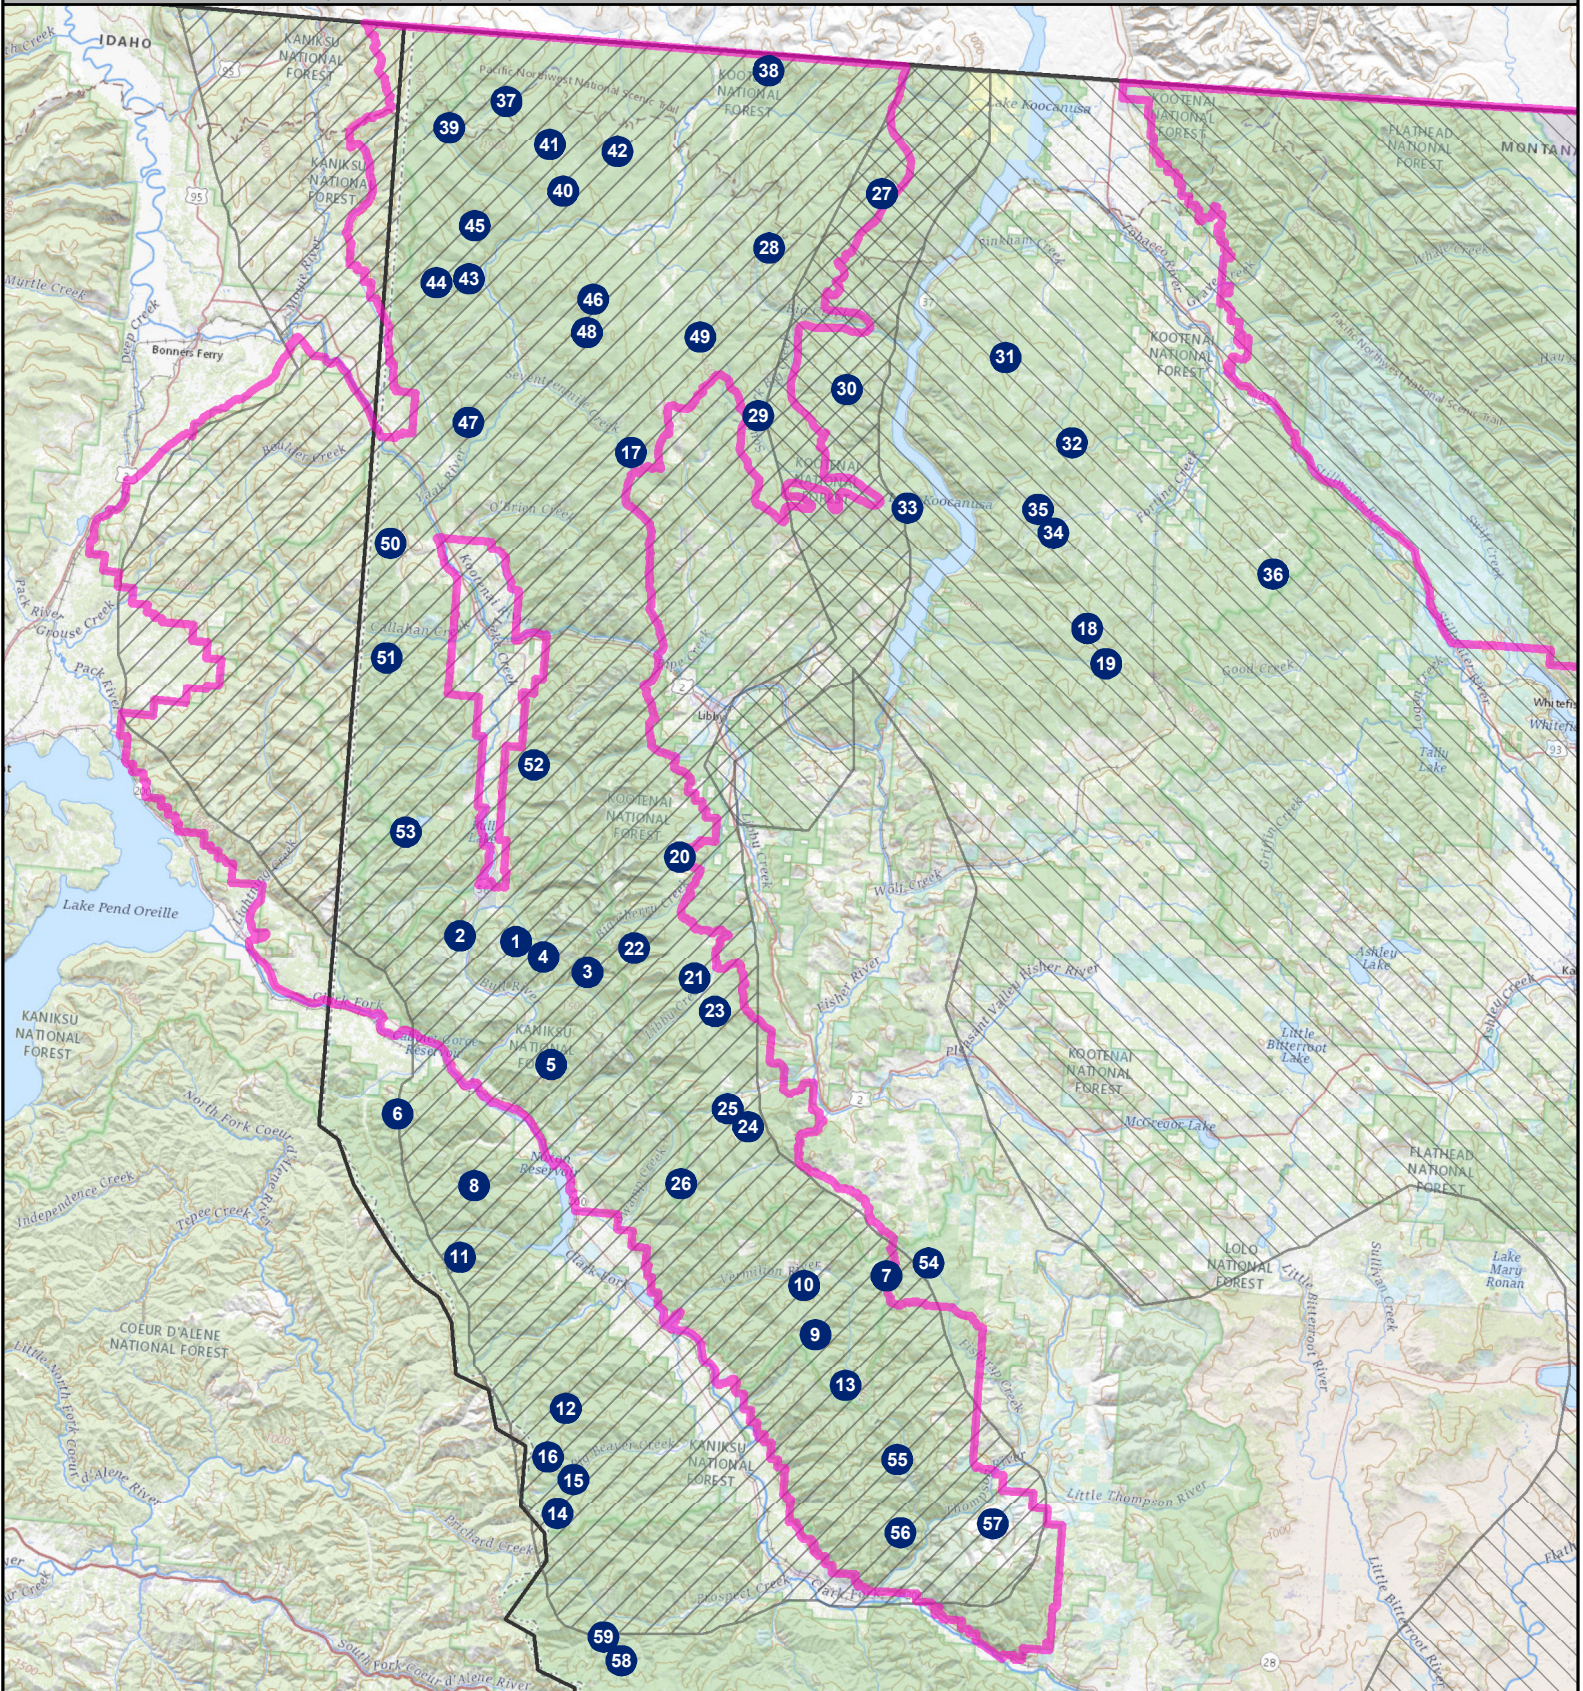

Proposed Grizzly Bear Relocation Sites

MONTANA FWP

Cabinet-Yaak Ecosystem (CYE)

Map updated 11/17/2021 to display correct site locations

- # Proposed Grizzly Bear Relocation Sites -- Locations are approximate and for display purposes only
- Grizzly Bear Recovery Zone Boundary
- CYE Grizzly Bear Occupied Habitat - 2020
- NCDE Grizzly Bear Occupied Habitat - 2020

Grizzly bear relocation sites, occupied habitat, and administrative boundaries provided by MFWP. Grizzly bear recovery zones provided by USFWS. Reference data provided by USGS.

11/17/2021
ISR 0101427