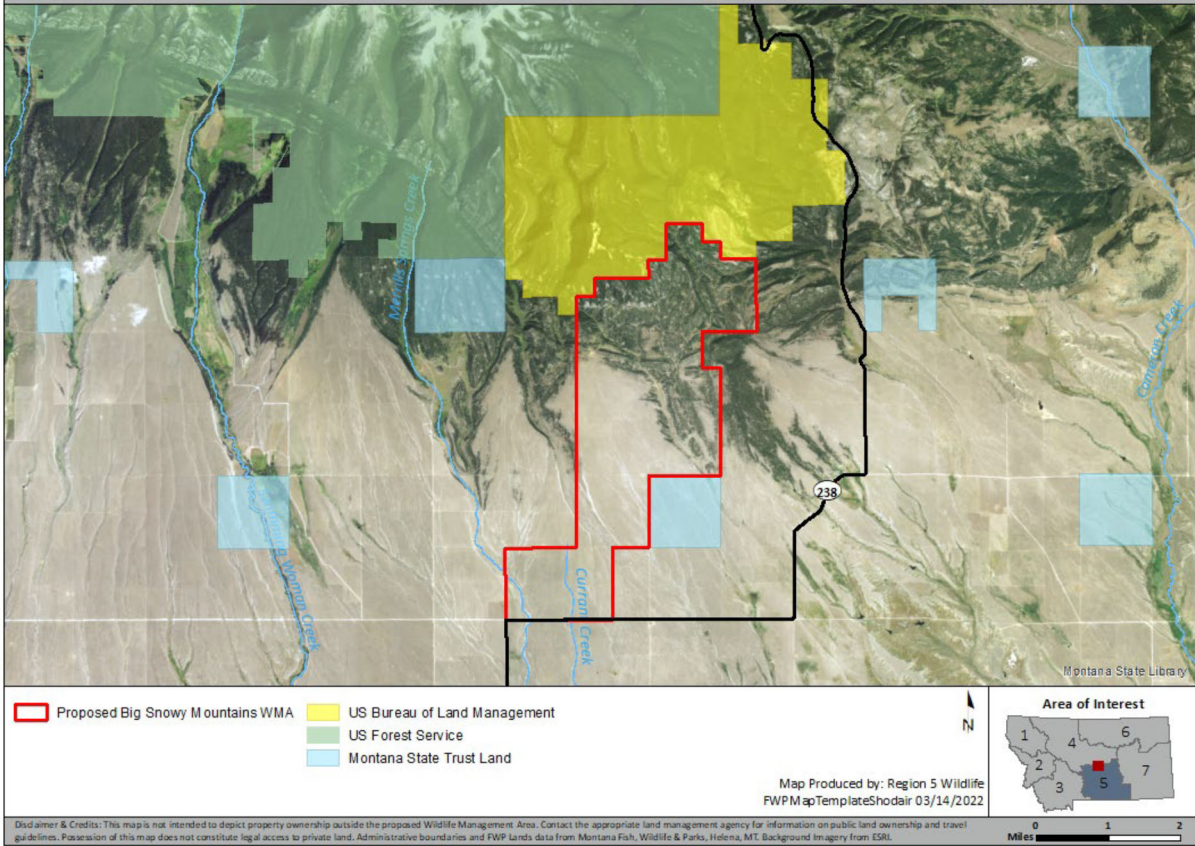

**Figure 1.** General location of the proposed 5,677-acre Big Snowy Mountains Wildlife Management Area, 20 miles north of Ryegeate, Montana, in Golden Valley County.

Proposed Big Snowy Mountains Wildlife Management Area

MONTANA FWP

Figure 2. Aerial overview of the proposed Big Snowy Mountains WMA acquisition.