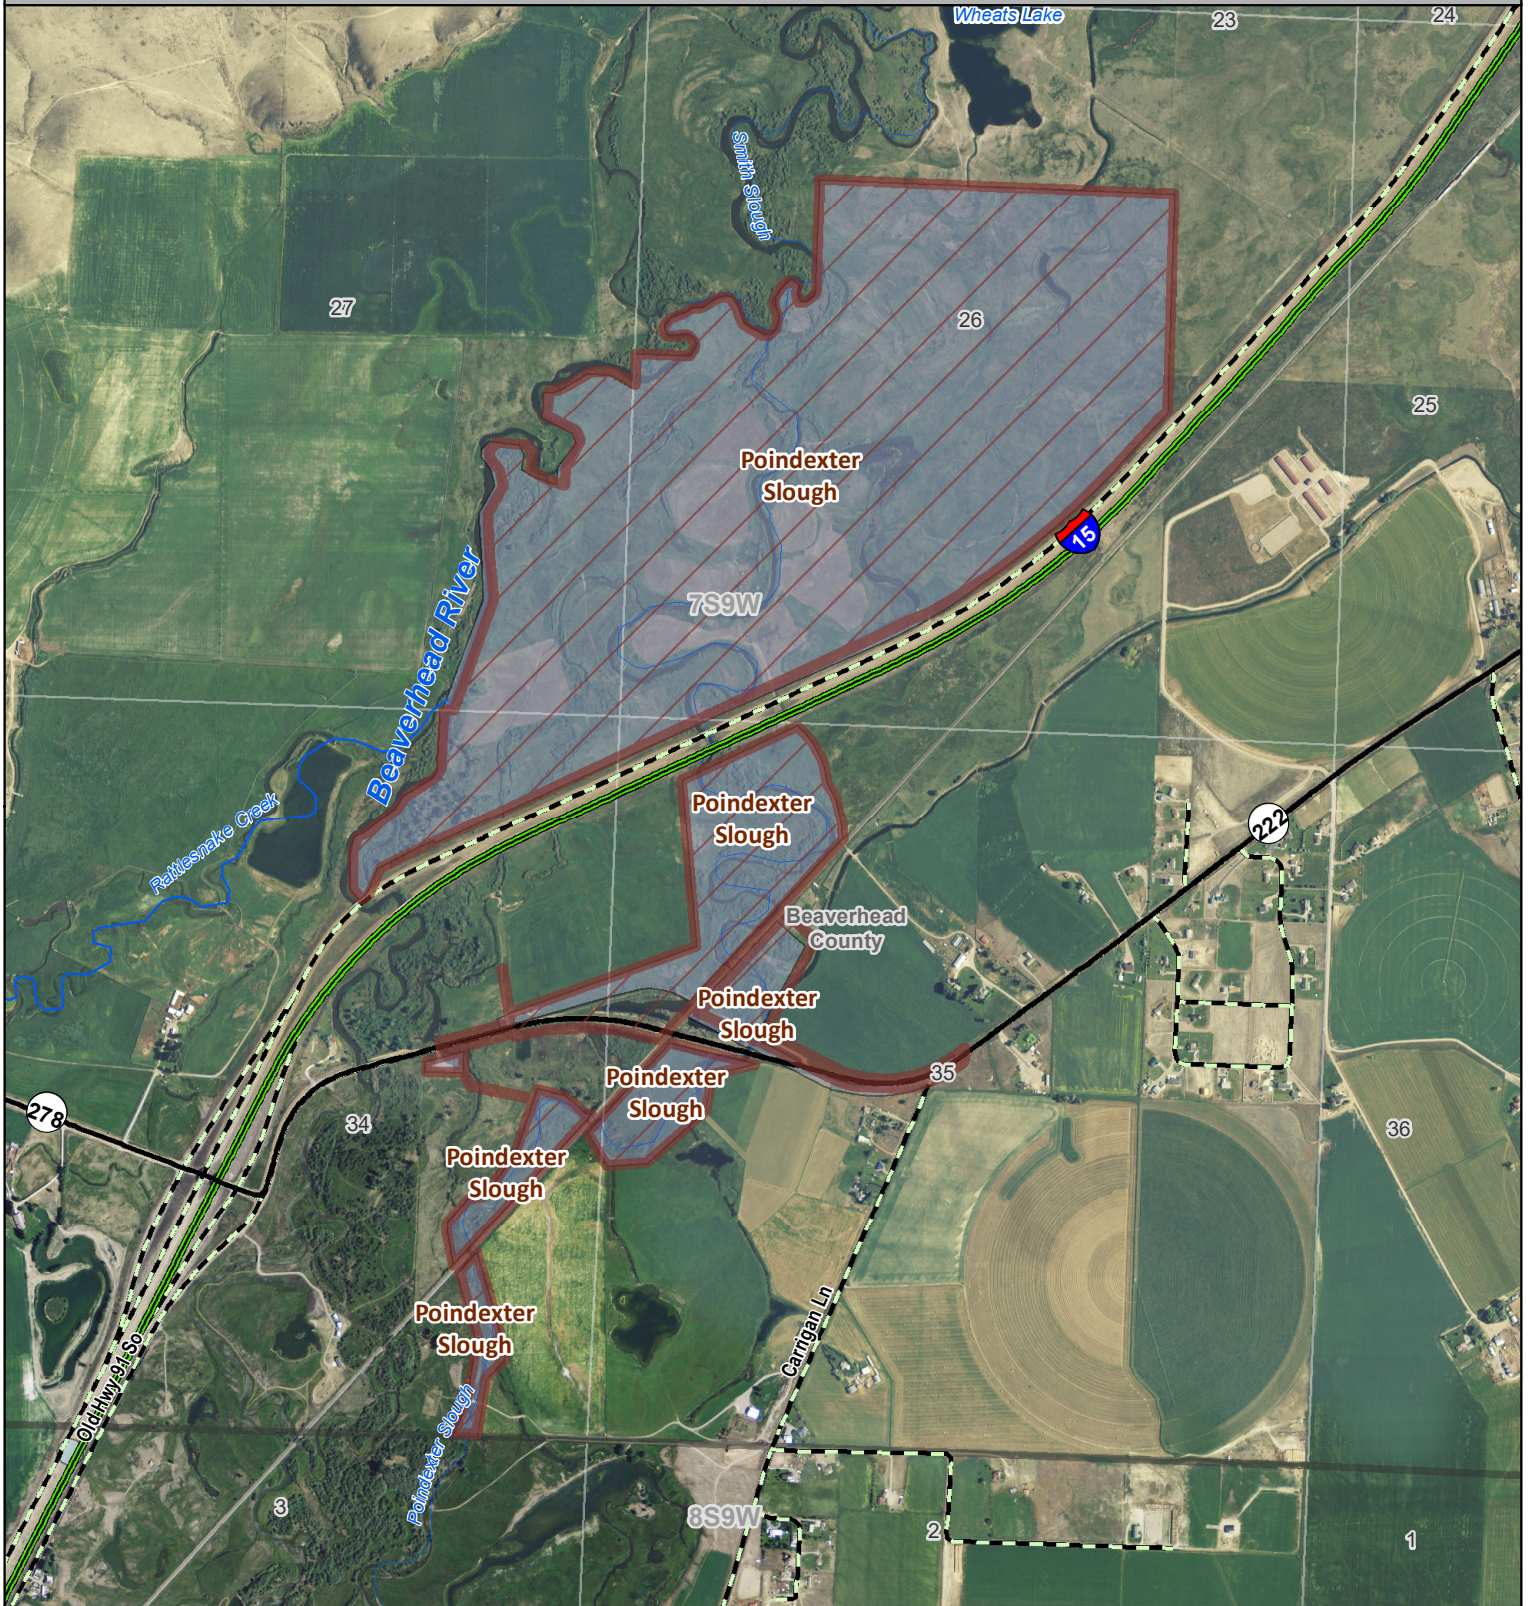

# Poindexter Slough

# MONTANA FWP

Fishing Access Site

-  Boundary
-  MT Fish, Wildlife & Parks
-  State Lands

39753408.pdf  
Date: 12/18/2019

Disclaimer - This map is not intended to depict property ownership outside the Wildlife Management Area. Contact the appropriate land management agency for information on public land ownership and travel guidelines.