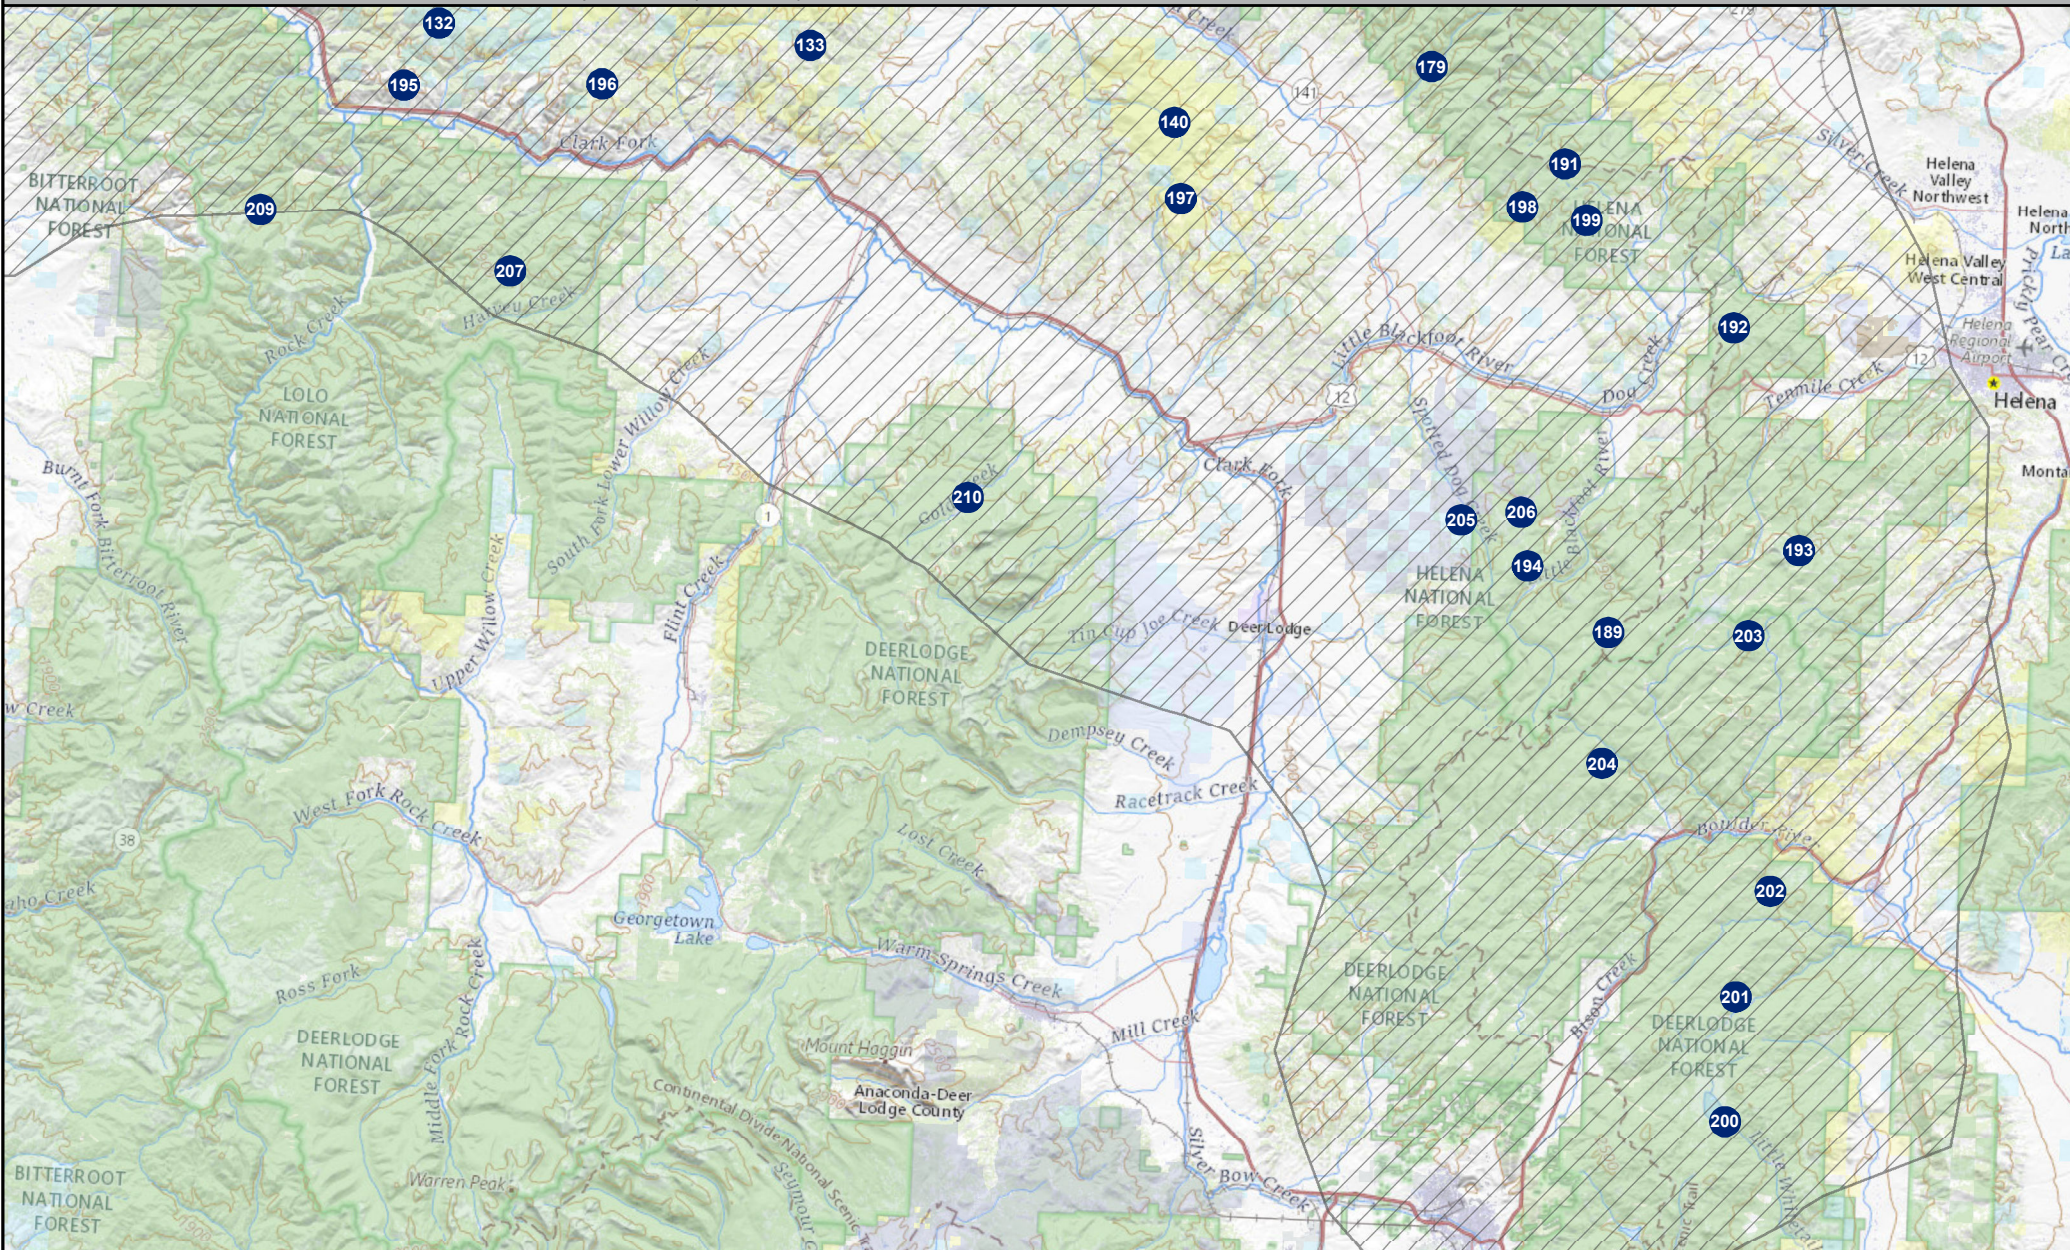

# Proposed Grizzly Bear Relocation Sites

MONTANA FWP

Northern Continental Divide Ecosystem (NCDE) - South

- # Proposed Grizzly Bear Relocation Sites -- Locations are approximate and for display purposes only
- Grizzly Bear Recovery Zone Boundary
- NCDE Grizzly Bear Occupied Habitat - 2020

8/30/2021  
ISR 0101427

Grizzly bear relocation sites, occupied habitat, and administrative boundaries provided by MFWP.  
Grizzly bear recovery zones provided by USFWS. Reference data provided by USGS.