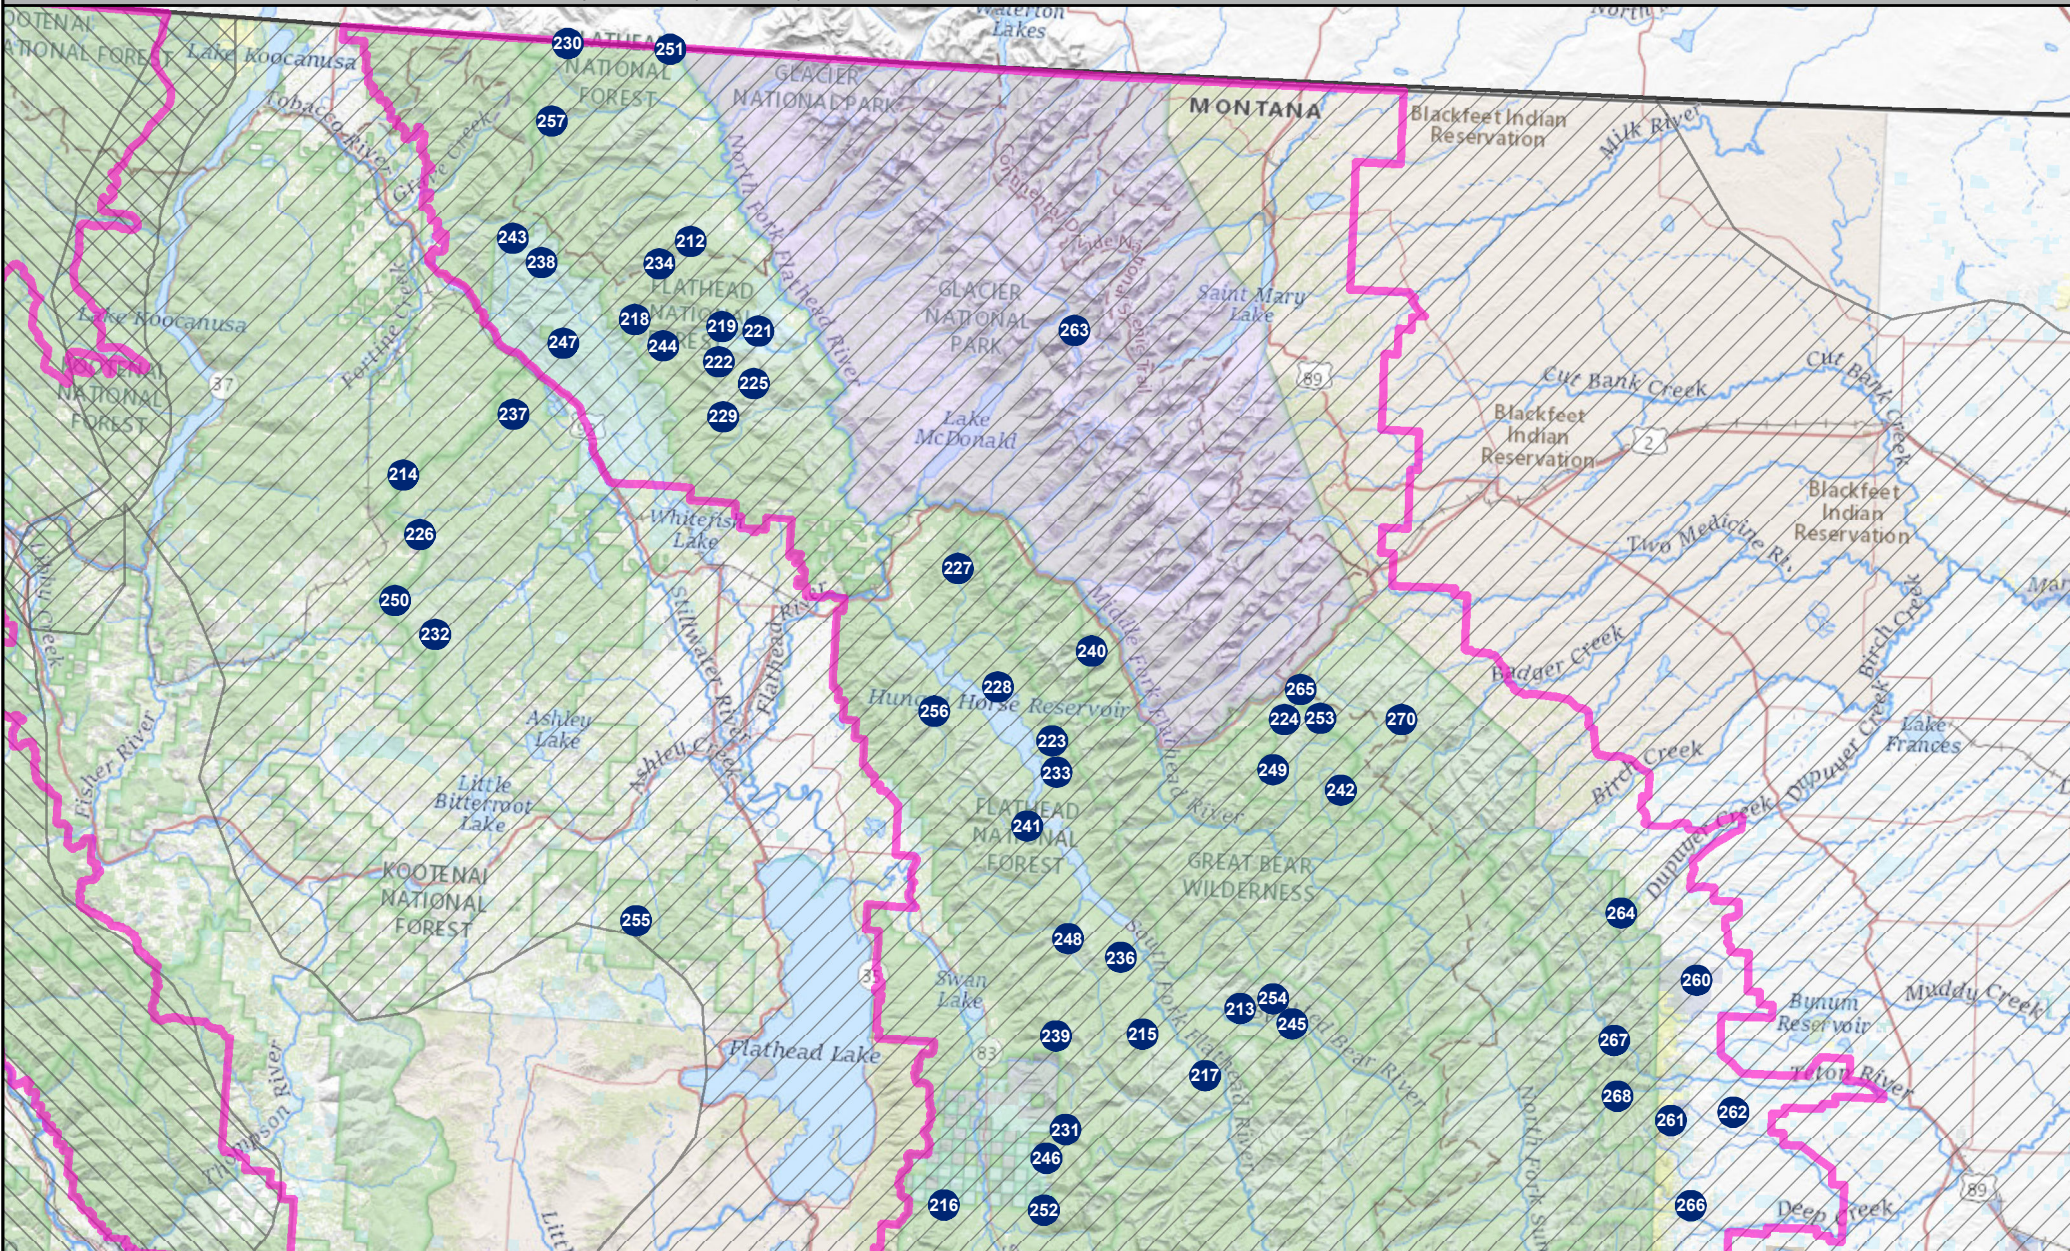

Proposed Grizzly Bear Relocation Sites

MONTANA FWP

Northern Continental Divide Ecosystem (NCDE) - North

Proposed Grizzly Bear Relocation Sites -- Locations are approximate and for display purposes only

Grizzly Bear Recovery Zone Boundary

CYE Grizzly Bear Occupied Habitat - 2020

NCDE Grizzly Bear Occupied Habitat - 2020

Grizzly Bear Recovery Zones in Montana

8/30/2021
ISR 0101427

Grizzly bear relocation sites, occupied habitat, and administrative boundaries provided by MFWP.
Grizzly bear recovery zones provided by USFWS. Reference data provided by USGS.