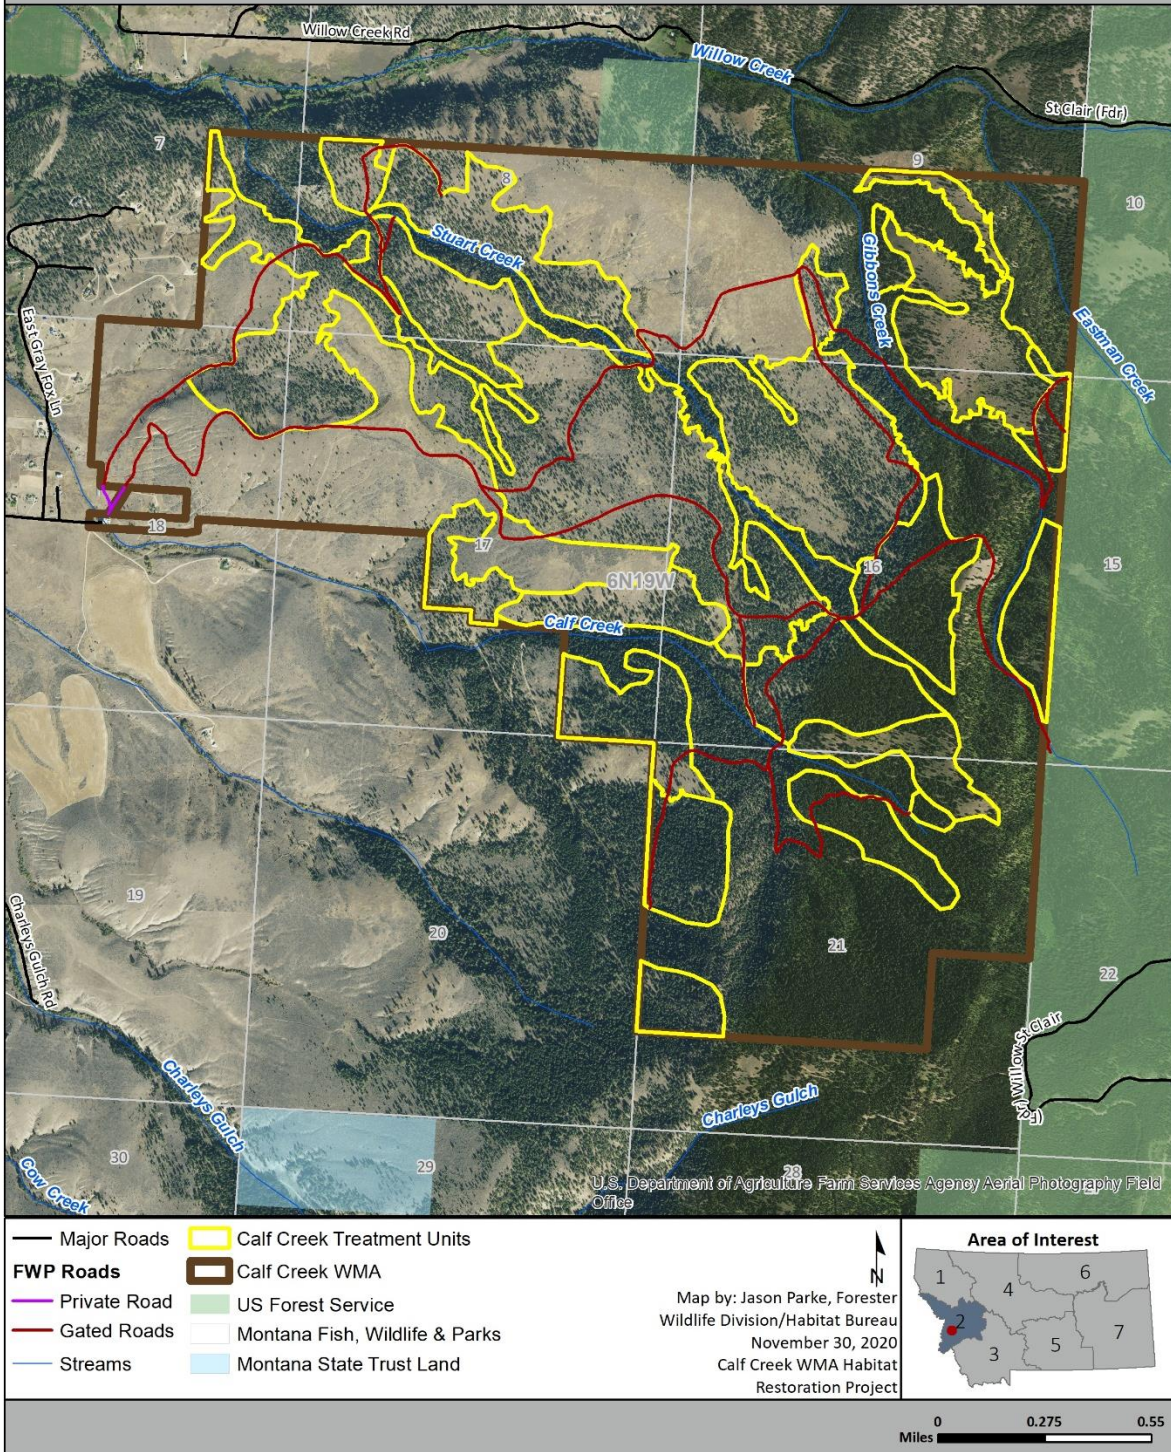

# Calf Creek WMA Habitat Restoration Project

MONTANA FWP

Vicinity Map

- Wildlife Management Areas
- Wildlife Management Area Boundary
- Fishing Access Site
- Other Federal Land
- US Forest Service
- Montana Fish, Wildlife & Parks
- Montana State Trust Land

# Calf Creek WMA Habitat Restoration Project

MONTANA FWP

Project Map

Figure 2. Calf Creek WMA project map for proposed habitat restoration project