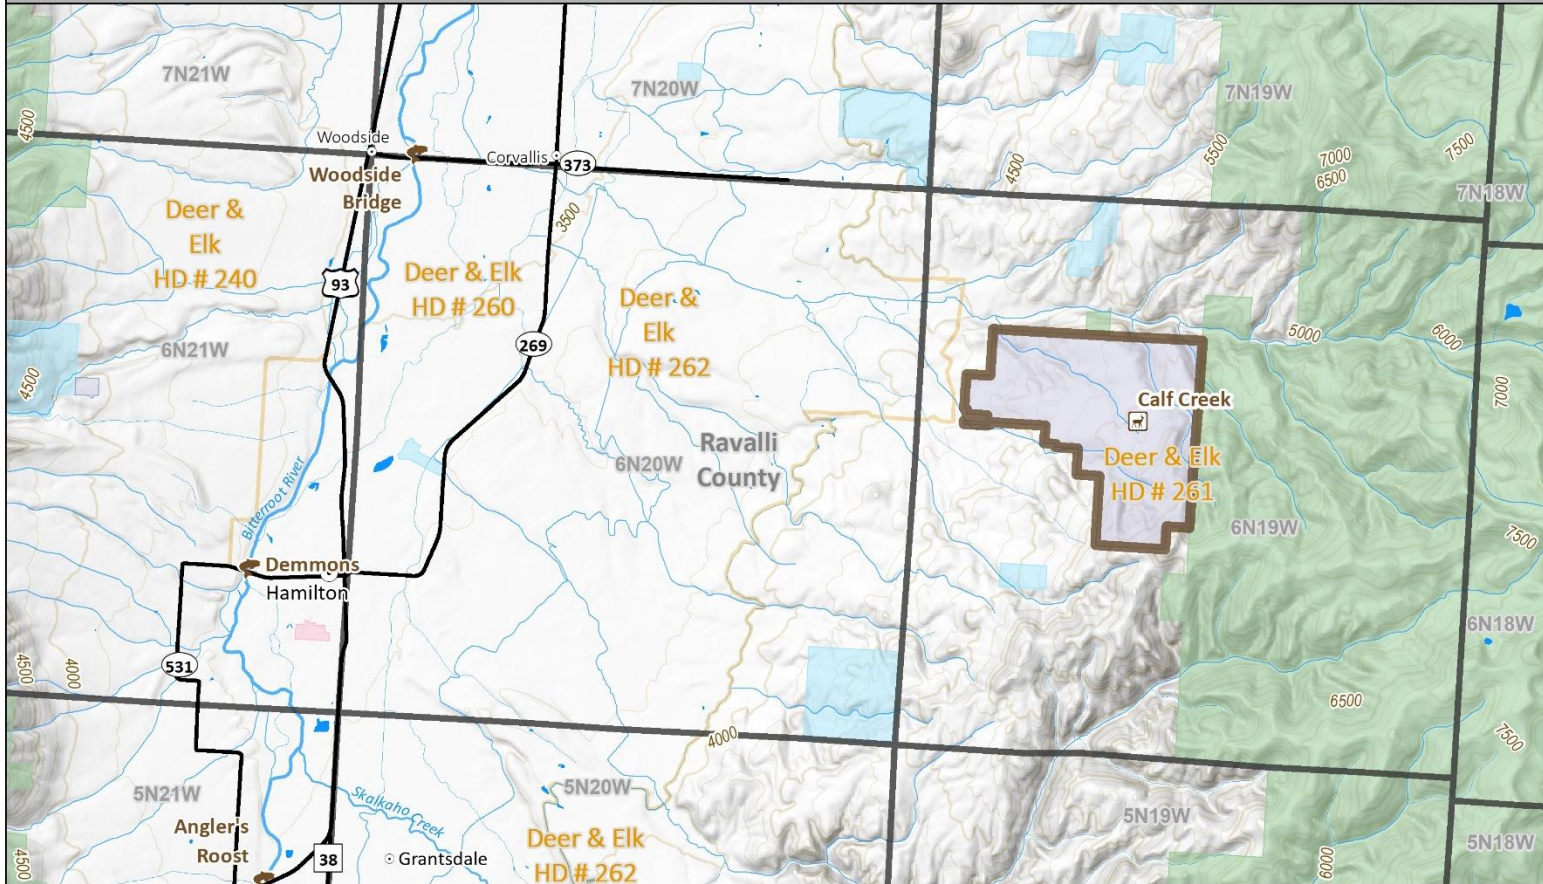

# Calf Creek WMA Habitat Restoration Project

MONTANA FWP

Vicinity Map

- Wildlife Management Areas
- Wildlife Management Area Boundary
- Fishing Access Site
- Other Federal Land
- US Forest Service
- Montana Fish, Wildlife & Parks
- Montana State Trust Land

Map Produced by: Jason Parke/  
Habitat Bureau/Wildlife Division  
September 24, 2020  
Calf Creek WMA Habitat  
Restoration Project

Figure 1. Calf Creek WMA and vicinity.

# Calf Creek WMA Habitat Restoration Project

MONTANA FWP

Project Map

Figure 2. Calf Creek WMA project map for proposed habitat restoration project