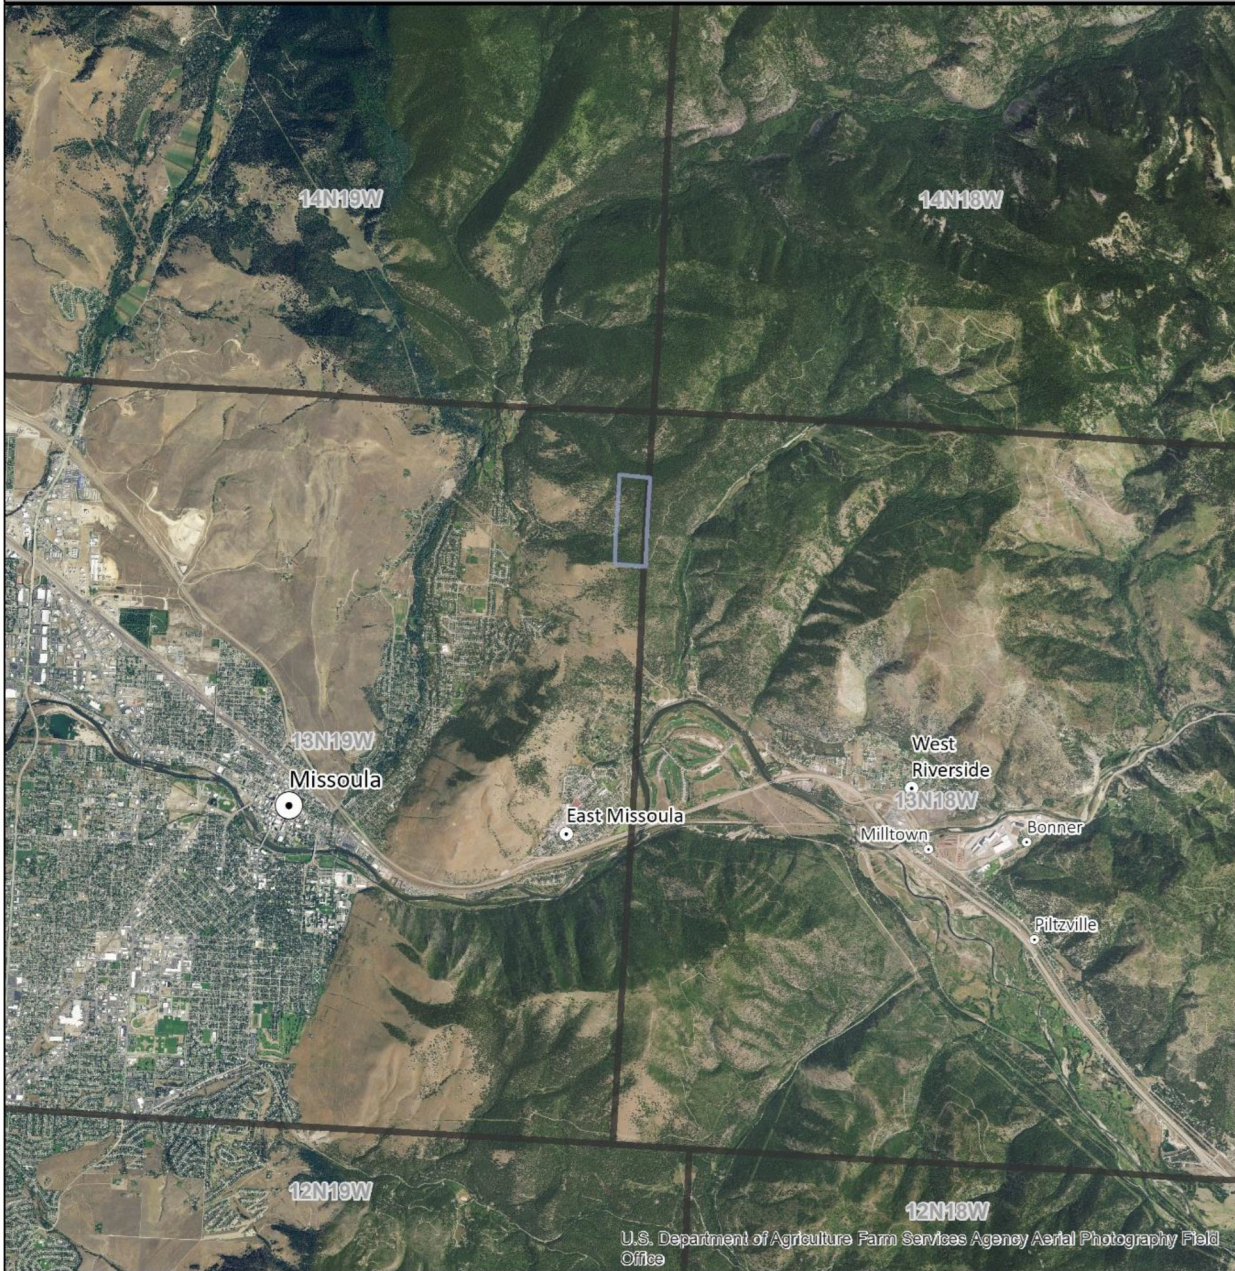

Mount Jumbo WMA Habitat Restoration Project

MONTANA FWP

Vicinity Map - 2015 Aerial Imagery

 Mount Jumbo WMA

Map Produced by: Jason Parke
Habitat Bureau/Wildlife Division
Mount Jumbo WMA Habitat
Restoration Project
July 13, 2020

Figure 1. Location of Mt Jumbo Wildlife Management Area, relative to Missoula.

Mt Jumbo WMA Habitat Restoration Project

MONTANA FWP

Project Map

Figure 2. Layout of four treatment units and associated routes, Mt Jumbo WMA forestry project.