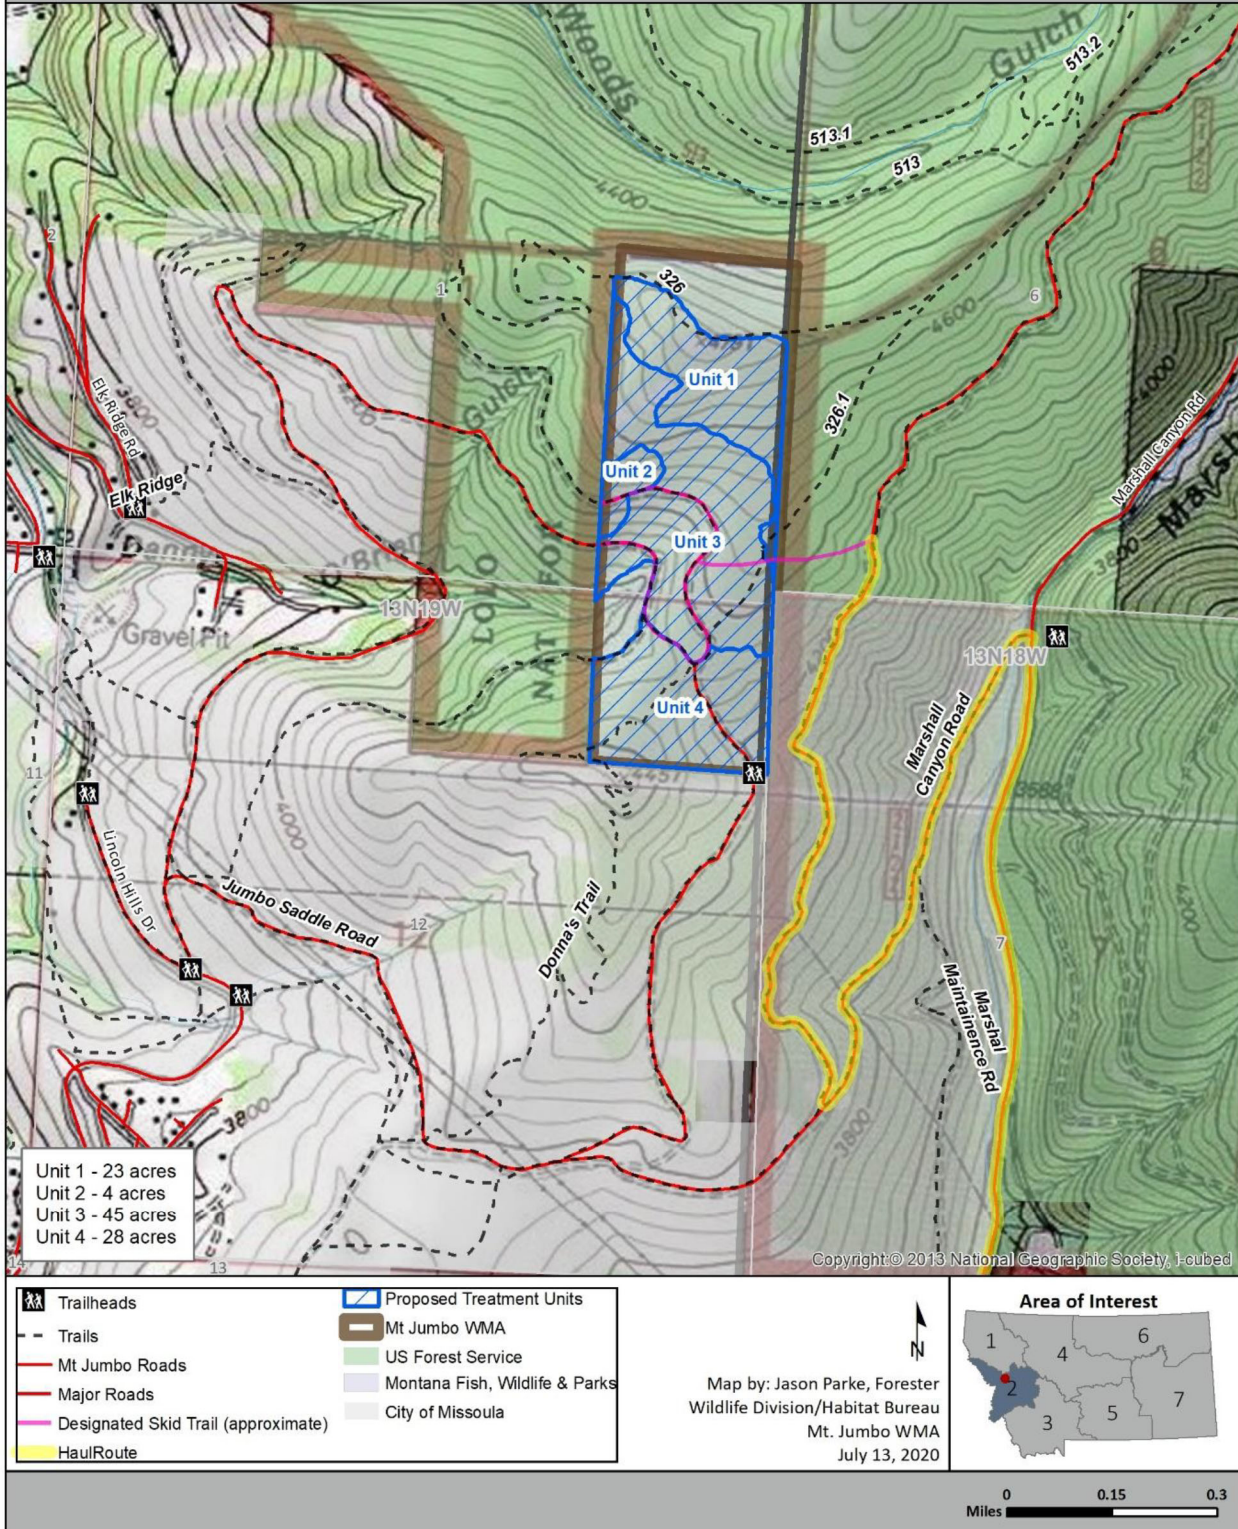

Figure 1. Location of Mt Jumbo Wildlife Management Area, relative to Missoula.

Mt Jumbo WMA Habitat Restoration Project

MONTANA FWP

Project Map

Figure 2. Layout of four treatment units and associated routes, Mt Jumbo WMA forestry project.