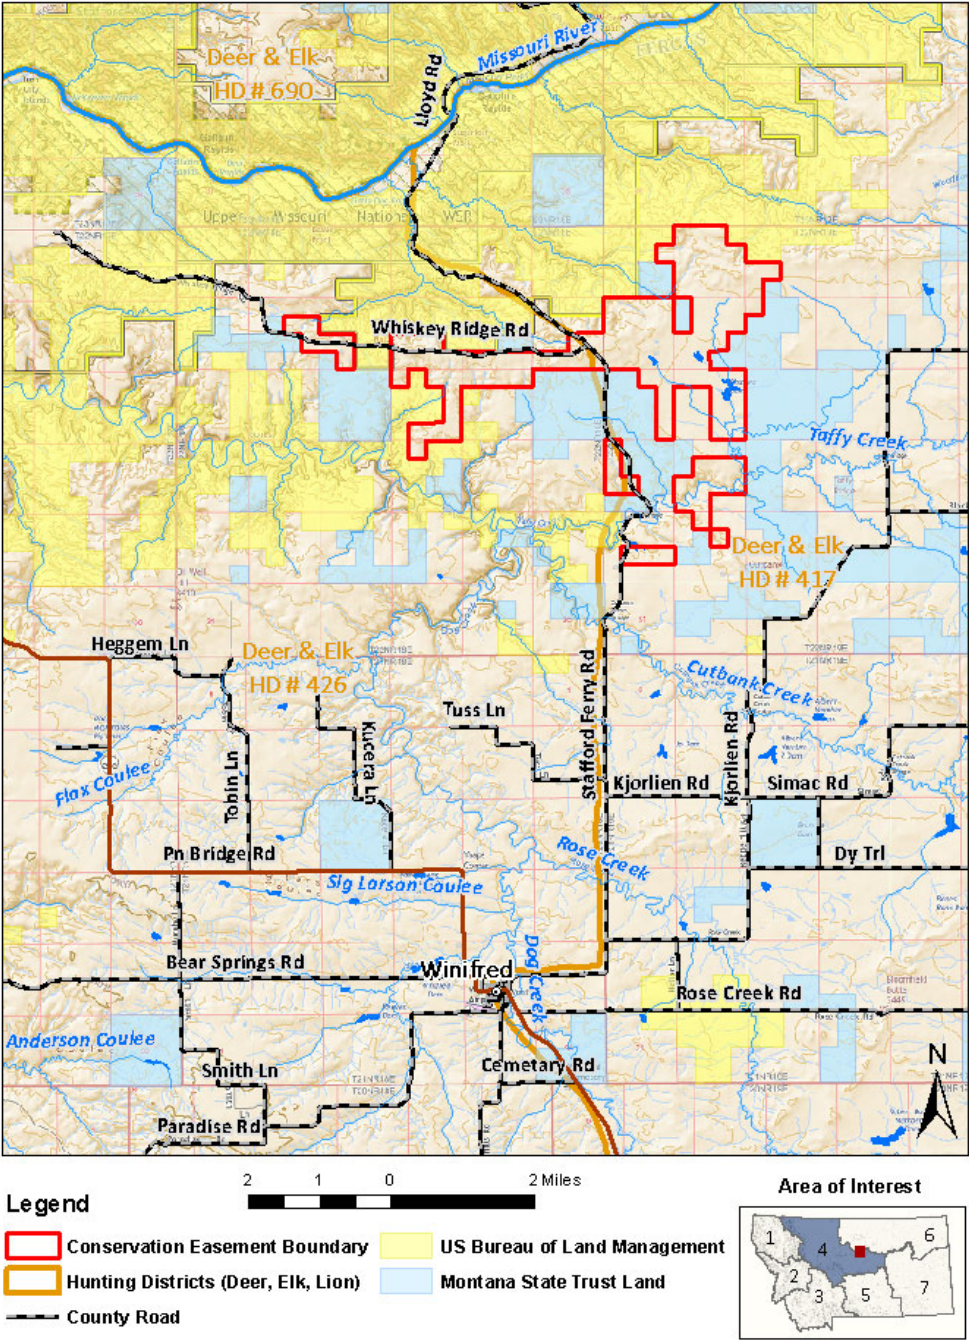

Figure 1. Map and location of the proposed Whiskey Ridge CE relative to Winifred, MT.

Legend

- Conservation Easement Boundary
- Hunting Districts (Deer, Elk, Lion)
- County Road
- US Bureau of Land Management
- Montana State Trust Land

Area of Interest