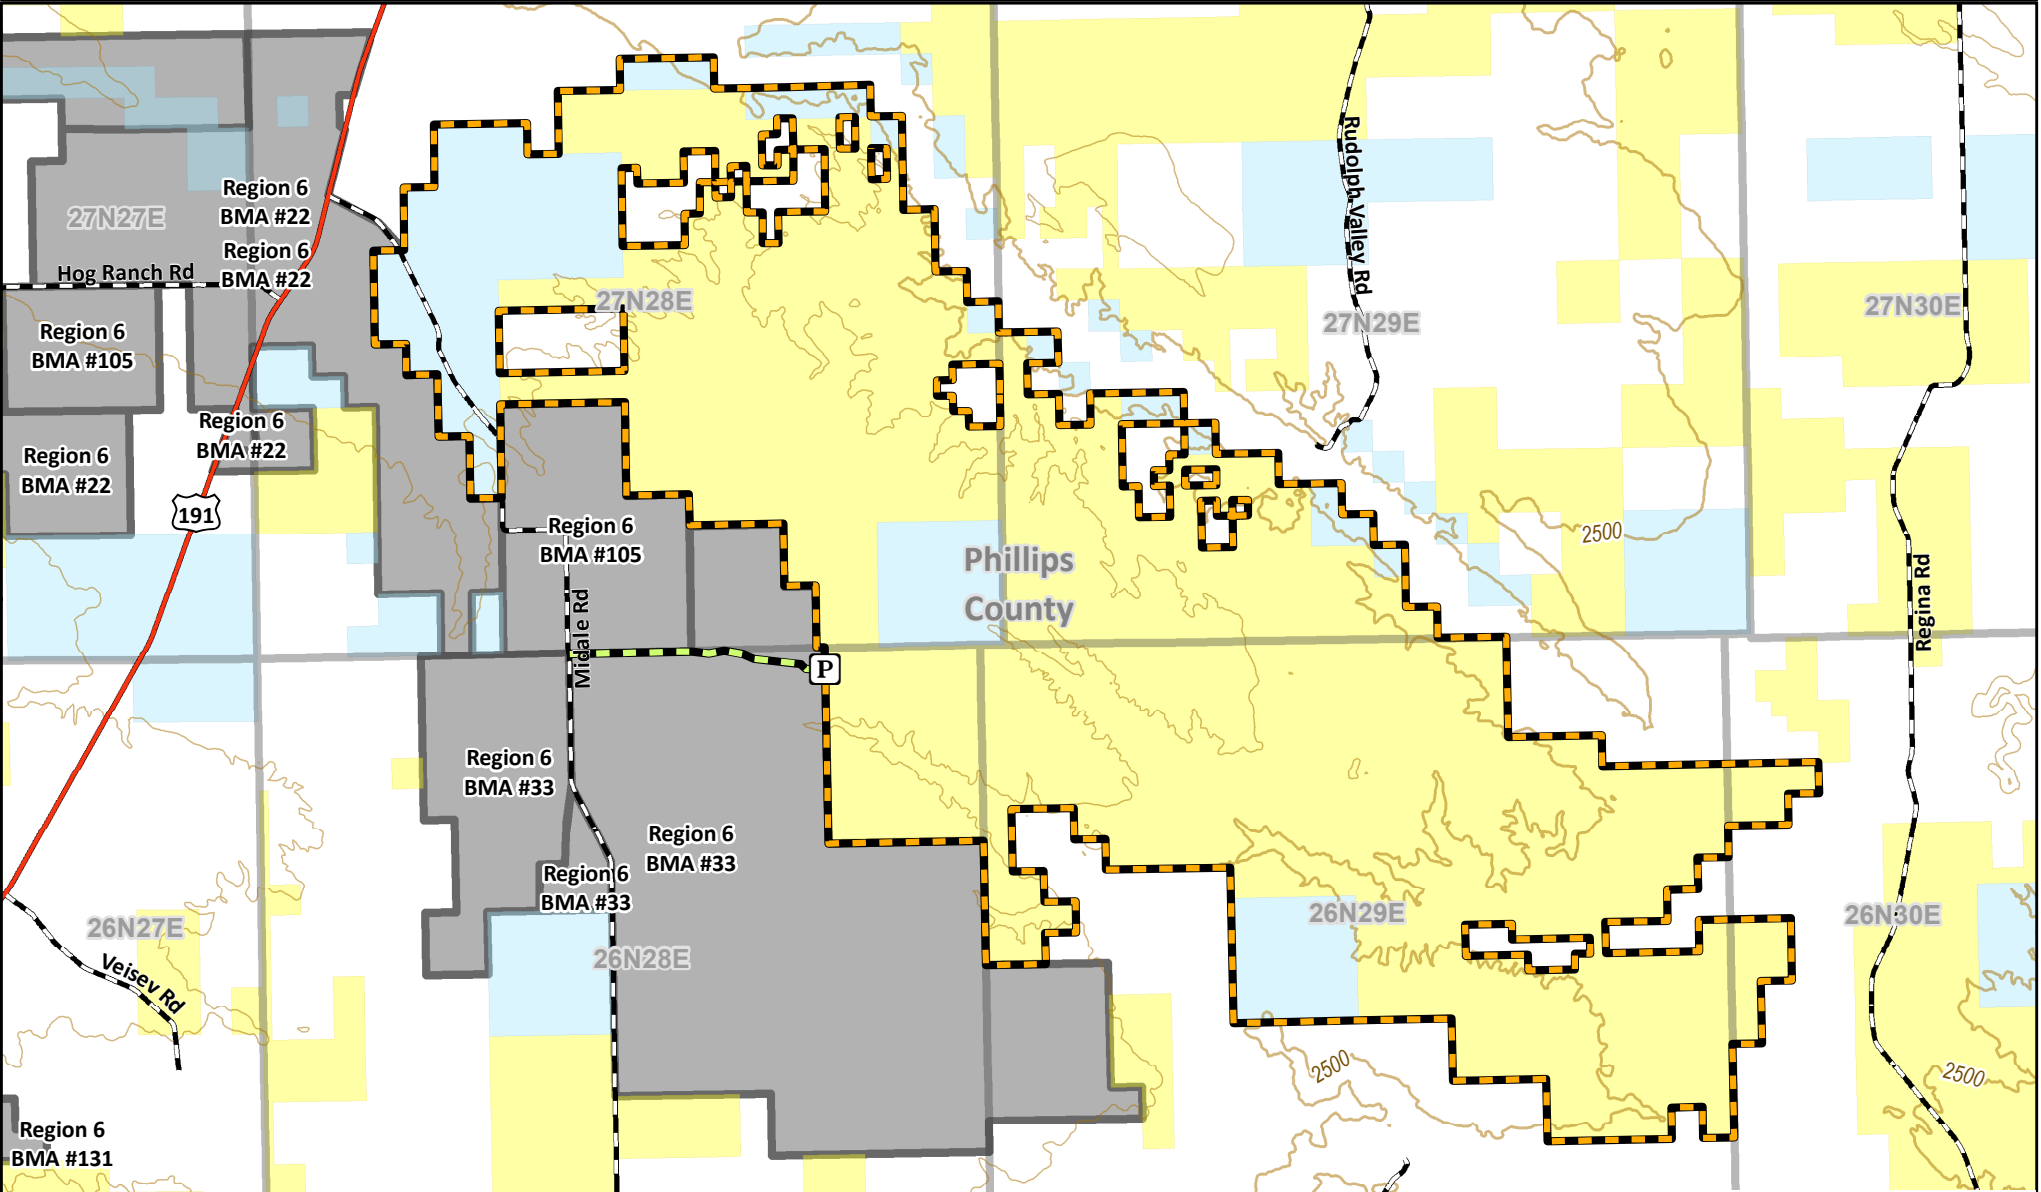

White Rock Coulee Complex Access Project

MONTANA FWP

Access Public Lands 30-Year Right-of-Way Lease

White Rock Coulee Points of Interest

- Parking Area
- White Rock Coulee Access Easement (Proposed)
- White Rock Coulee Public Land

- US Bureau of Land Management
- Montana State Trust Land
- Neighboring BMA

Date: 1/2/2020
FWP Region 6
BLM 100K Map(s):

Malta, Dodson, Fort Peck Lake West, Zortman