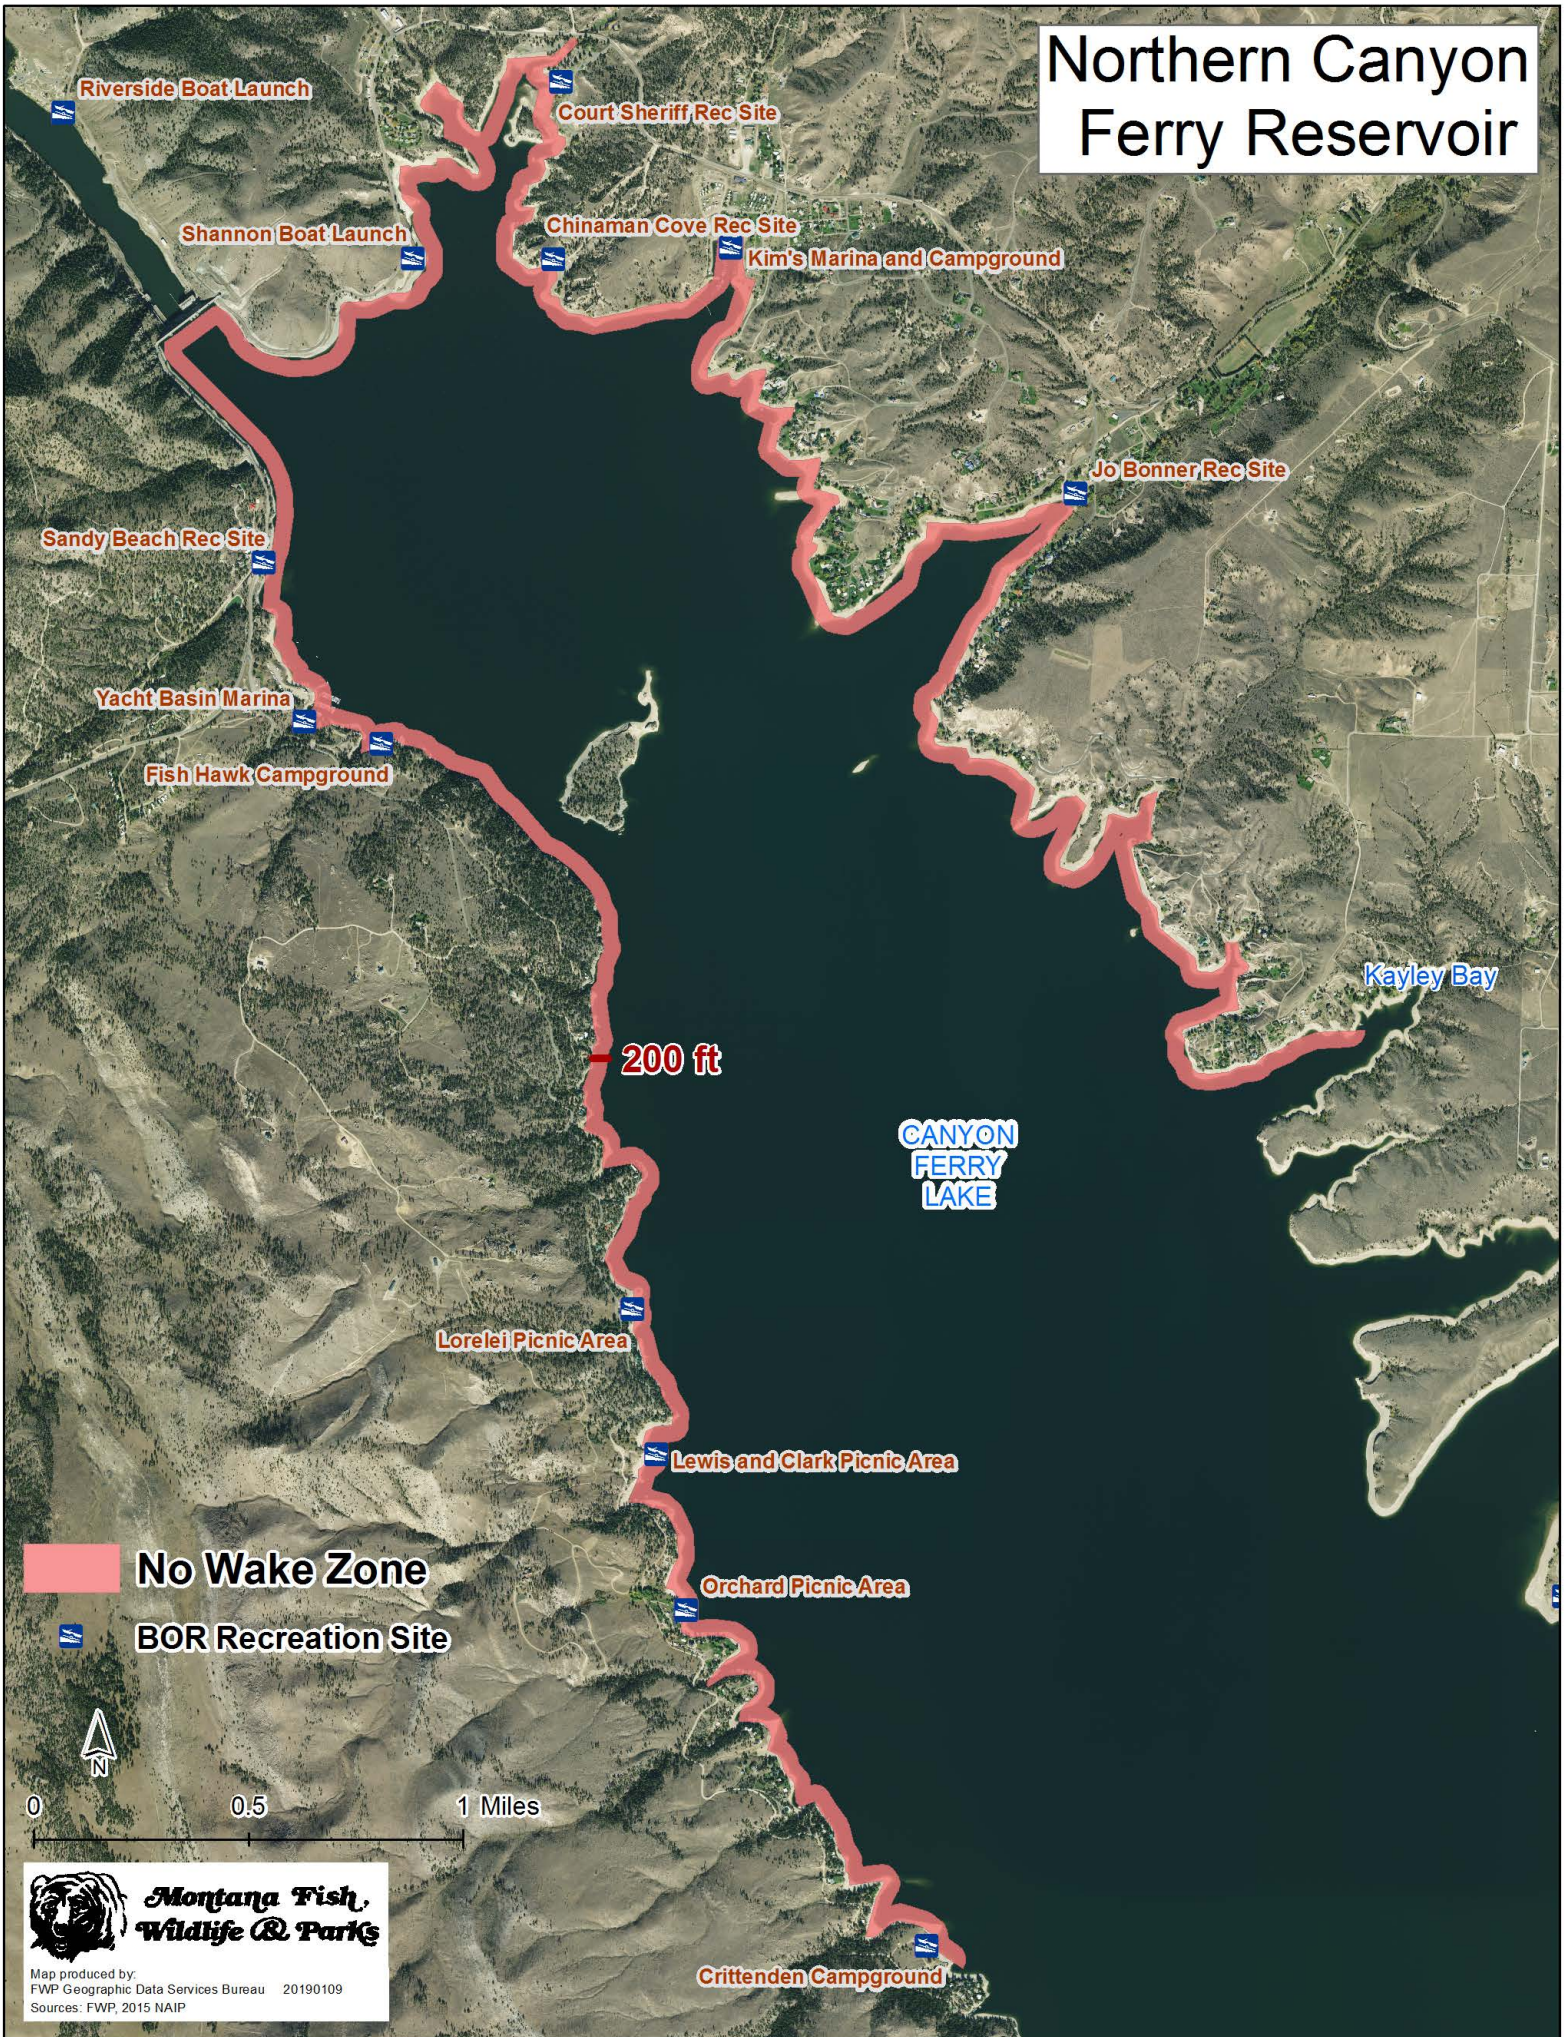

Northern Canyon Ferry Reservoir

 **No Wake Zone**
 **BOR Recreation Site**

Crittenden Campground