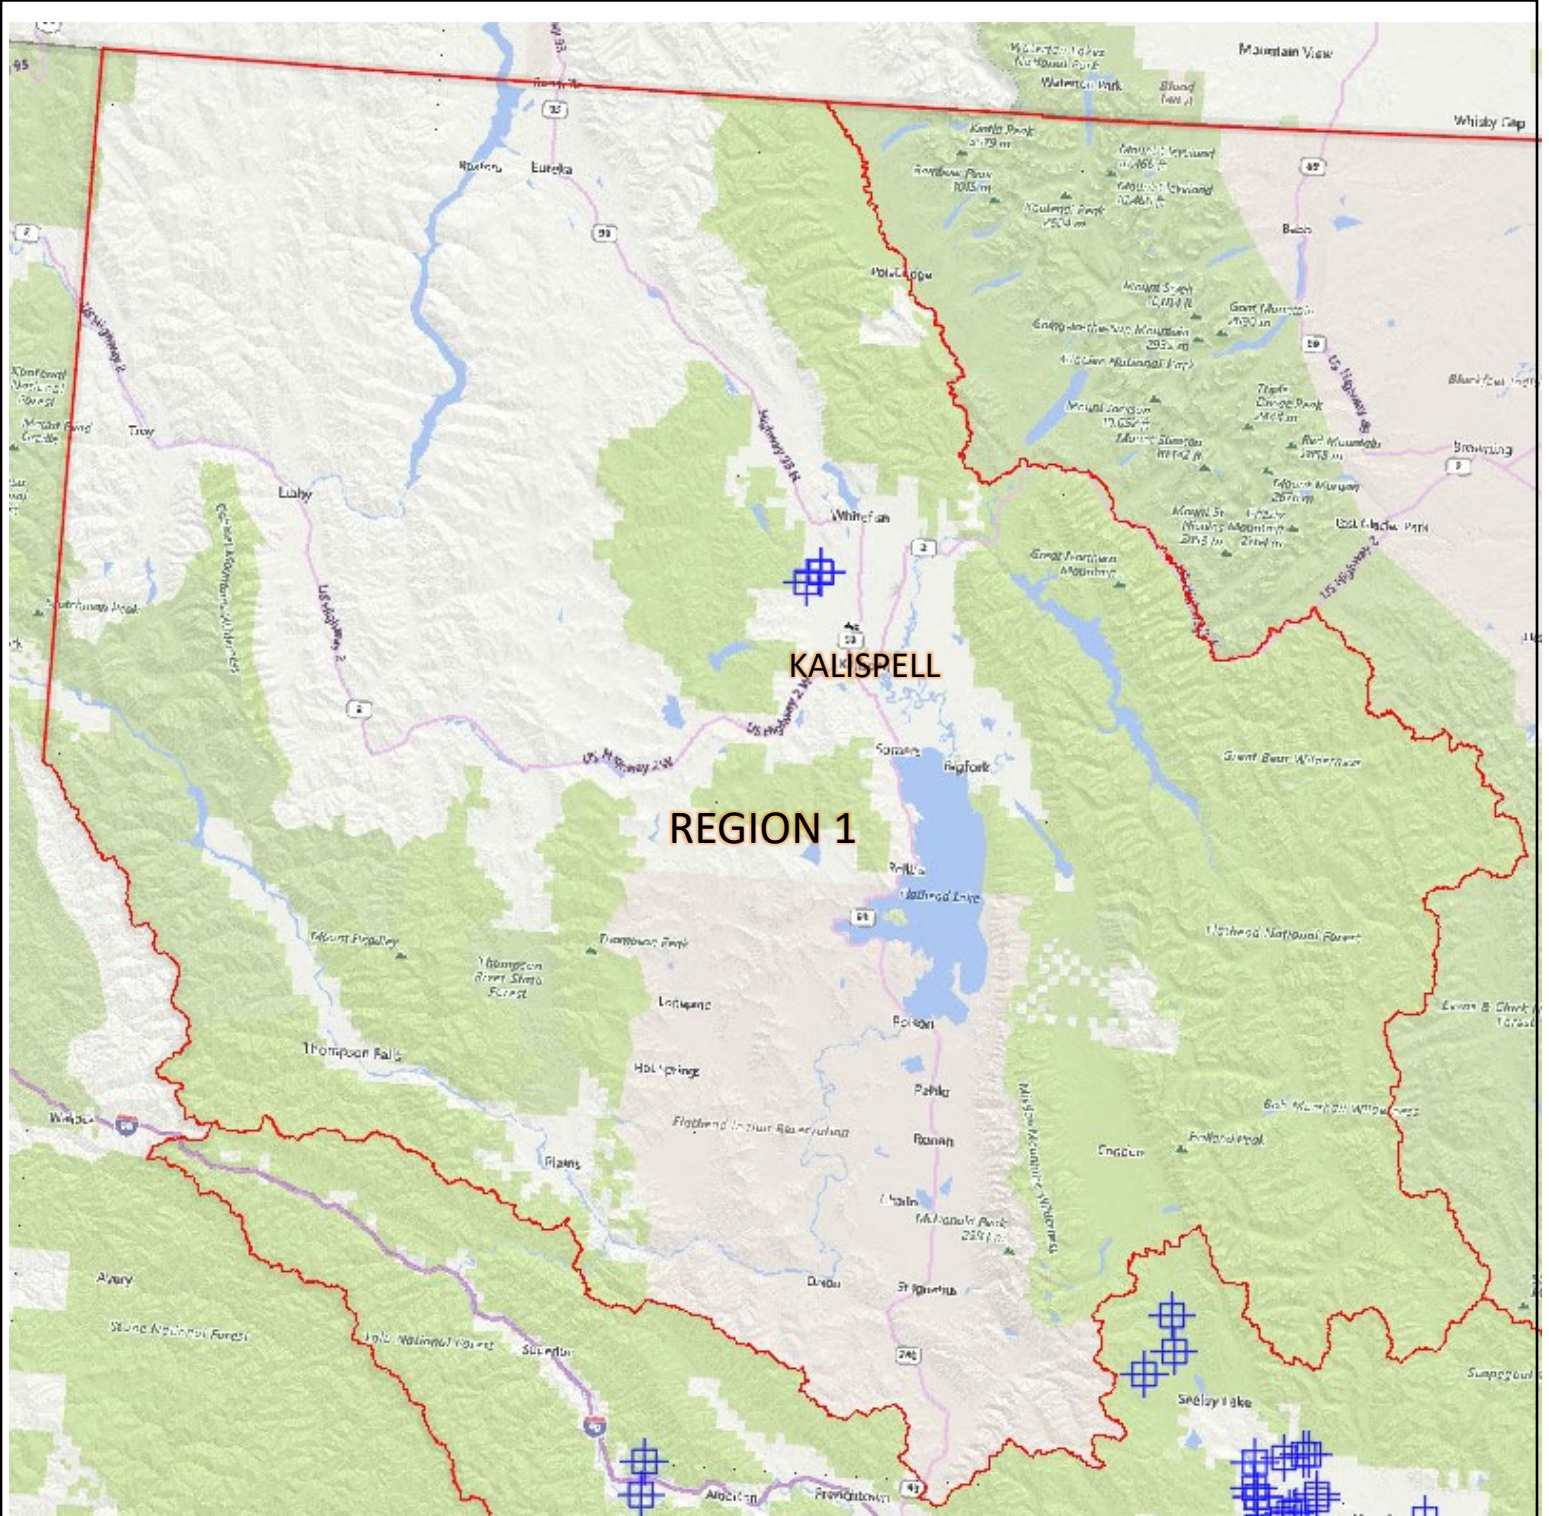

REGION 1 KIOSK/SIGN LOCATIONS

MONTANAFWP

FWP Region	Site Name	Kiosk/Sign Type #	Kiosk/Sign Description	Location (Latitude, Longitude)
1	Ray Kuhns WMA	110	Montana Shaped Entry Monument	48.32809, -114.41941
1	Ray Kuhns WMA	532	72" WMA Kiosk	48.32813, -114.41941
1	Ray Kuhns WMA	533	Single 60" WMA Kiosk	48.31274, -114.44919

Approximate Kiosk Location

Map produced by: FWP Design and Construction

Location Map provided for vicinity reference only. FWP shall stake locations of each kiosk prior to construction or utility locates. Background Imagery from webmap.onxmaps.com

PROPOSED KIOSK/SIGN LOCATION PLAN

Approximate Kiosk Location

Map produced by: FWP Design and Construction

Location Map provided for vicinity reference only. FWP shall stake locations of each kiosk prior to construction or utility locates. Background Imagery from webmap.onxmaps.com