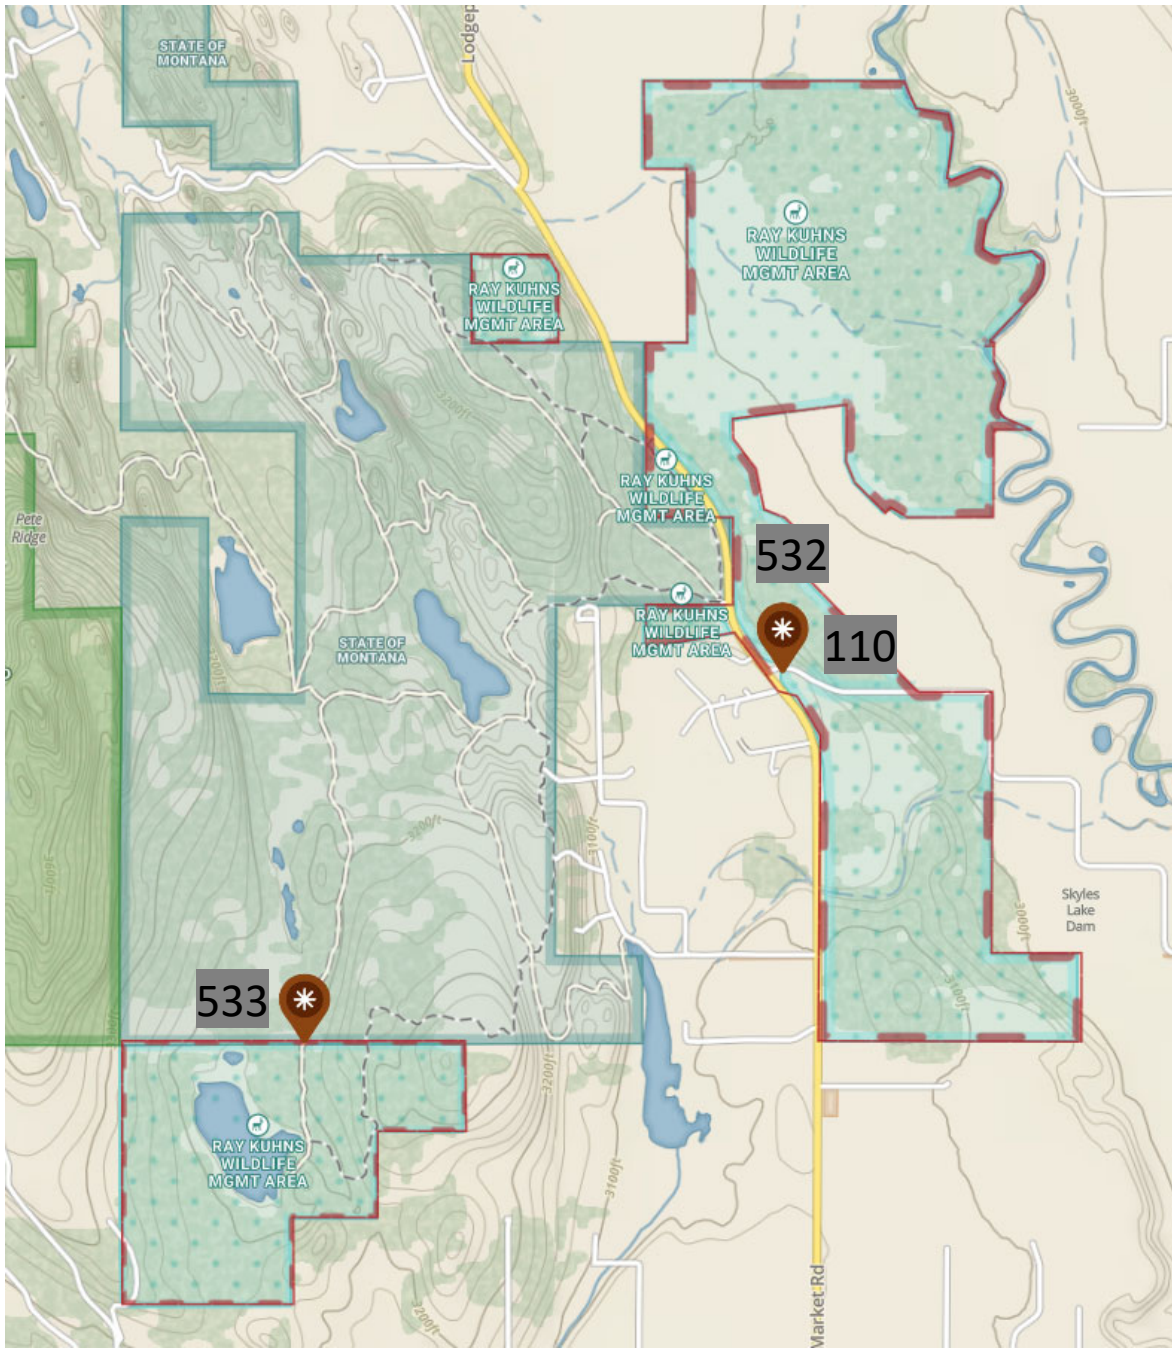

REGION 1 KIOSK/SIGN LOCATIONS

MONTANAFWP

FWP Region	Site Name	Kiosk/Sign Type #	Kiosk/Sign Description	Location (Latitude, Longitude)
1	Ray Kuhns WMA	110	Montana Shaped Entry Monument	48.32809, -114.41941
1	Ray Kuhns WMA	532	72" WMA Kiosk	48.32813, -114.41941
1	Ray Kuhns WMA	533	Single 60" WMA Kiosk	48.31274, -114.44919

Approximate Kiosk Location

Map produced by: FWP Design and Construction

Location Map provided for vicinity reference only. FWP shall stake locations of each kiosk prior to construction or utility locates. Background Imagery from webmap.onxmaps.com

PROPOSED KIOSK/SIGN LOCATION PLAN

Approximate Kiosk Location

Map produced by: FWP Design and Construction

Location Map provided for vicinity reference only. FWP shall stake locations of each kiosk prior to construction or utility locates. Background Imagery from webmap.onxmaps.com